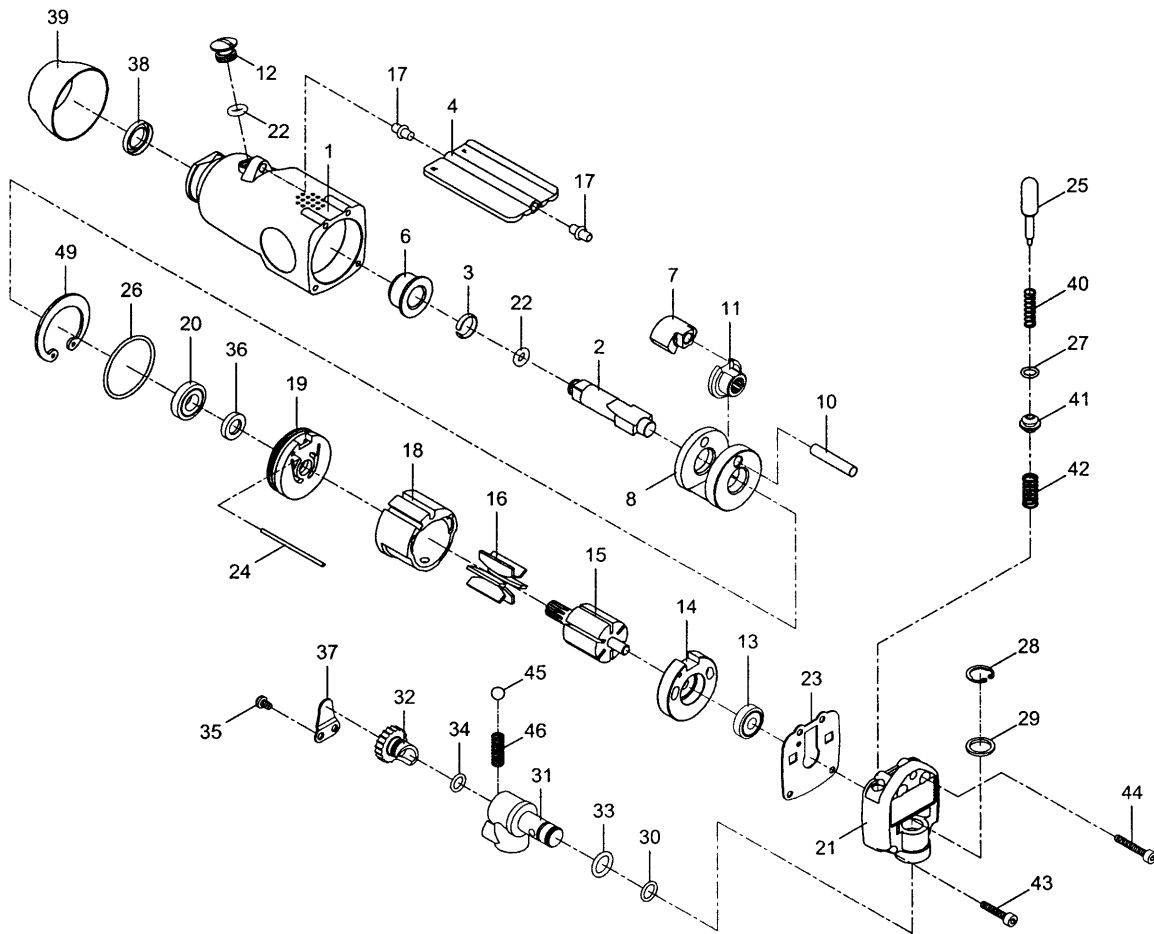

Parts List for 3/8" Butterfly Impact Wrench Model JSM-401

Replacement Parts

Replacement parts are listed on reverse side. To order parts or reach our service department, call 1-800-274-6848 between 7:30 a.m. and 6:00 p.m. (CST), Monday through Friday. Having the Model Number and Serial Number of your product available when you call will allow us to serve you quickly and accurately.

WMH TOOL GROUP

2420 Vantage Drive
Elgin, Illinois 60124
Ph.: 800-274-6848
www.wmhtoolgroup.com

Part No. M-JSM-401
Revision G 7/06
Copyright © WMH Tool Group

Index No.	Part No.	Description	Size	Qty
1	SM-40101	Motor Housing		1
2	SM-40102	Anvil		1
3	SM-40103	Socket Retaining Ring		1
4	SM-40104	Throttle Lever		1
6	SM-40106	Anvil Bushing		1
7	SM-40107	Hammer		1
8	SM-40108	Hammer Cage		1
10	SM-40110	Hammer Pin	Ø6x32L mm	1
11	SM-40111	Cam		1
12	SM-40112	Oil Screw		1
13	BB-626ZZ	Ball Bearing	626ZZ	1
14	SM-40114	Rear End Plate		1
15	SM-40115	Rotor		1
16	SM-40116	Rotor Blade		6
17	SM-40117	Throttle Pin		2
18	SM-40118	Cylinder		1
19	SM-40119	Front End Plate		1
20	BB-R6	Ball Bearing	EE3	1
21	SM-40121	Back Cap		1
22	SM-30107	O-Ring	P4	2
23	SM-40123	Back Cap Gasket		1
24	SM-40124	Motor Pin	Ø2x54L mm	1
25	SM-40125-12	Plunger		2
26	SM-40126	O-Ring	S36	1
27	SM-63036	O-Ring	3.5x1.5 mm	2
28	SM-40128	Snap Ring	ISTW-12	1
29	SM-40129	Washer		1
30	SM-40130	O-Ring	8.8x1.7 mm	2
31	SM-40131	Air Inlet Block		1
32	SM-40132	Regulator		1
33	SM-40133	O-Ring	P11	1
34	SM-40134	O-Ring	7.65x1.78 mm	1
35	SM-40135	Screw	M4x6L	2
36	SM-40136	Oil Seal		1
37	SM-40137	Retainer Plate		1
38	SM-40138	Oil Seal		1
39	SM-40139	Rubber Nose Guard		1
40	SM-40140	Plunger Spring		2
41	SM-40141-12	Valve Seat		2
42	SM-40142	Valve Spring		2
43	SM-40143	Short Cap Screw	M4x20L	2
44	SM-40144	Long Cap Screw	M4x25L	2
45	SB-1/8	Steel Ball	1/8"	1
46	SM-40146	Spring		1
49	SM-40149	Snap Ring	RTW-39	1