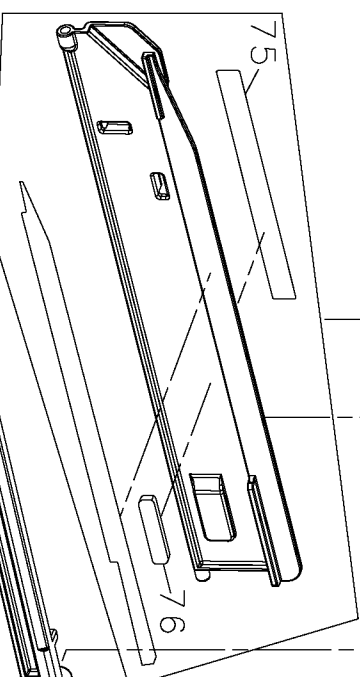

52

51

50

41

190

203

75

76

COPYRIGHT© 2005. All Rights Reserved.

Parts list, pricing, and availability subject to change. Please visit www.dewaltservicenet.com for current parts information.

Parts List for D51431 Type 1

Item Number	Part Number	Description	Qty Required
55	623337-00	MAGAZINE	1
56	000000-00	No Longer Available	1
57	623338-00	PUSHER ASSY.	1
58	623310-00	MAGAZINE SPRING	1
59	623265-00	BRACKET	1
60	623311-00	HEX. SOC. HD. BOLT	2
61	623299-00	HEX. SOC. HD. BOLT	1
63	623309-00	BRACKET	1
64	607156-00	ACORN NUT	1
65	395195-00	BUSHING	1
66	607155-00	ACORN NUT	1
67	623308-00	LOCK NUT	2
68	613090-00	LABEL	1
69	622549-00	NAME PLATE	1
70	619131-00	LABEL	4
71	149138-03	WIRE TIE	1
72	622544-00	WARNING TAG	1
73	608480-00	WARNING LABEL	1
74	000000-00	No Longer Available	1
75	622541-00	WARNING LABEL	1
76	622542-00	WARNING LABEL	1
77	627211-00	SHROUD	1
78	641546-00	SPACER	1
190	629042-01	SAFETY GLASSES	1
203	604407-02	HEX WRENCH	1
203	98000-09	WRENCH,HEX-4MM	1
800	000000-00	No Longer Available	1