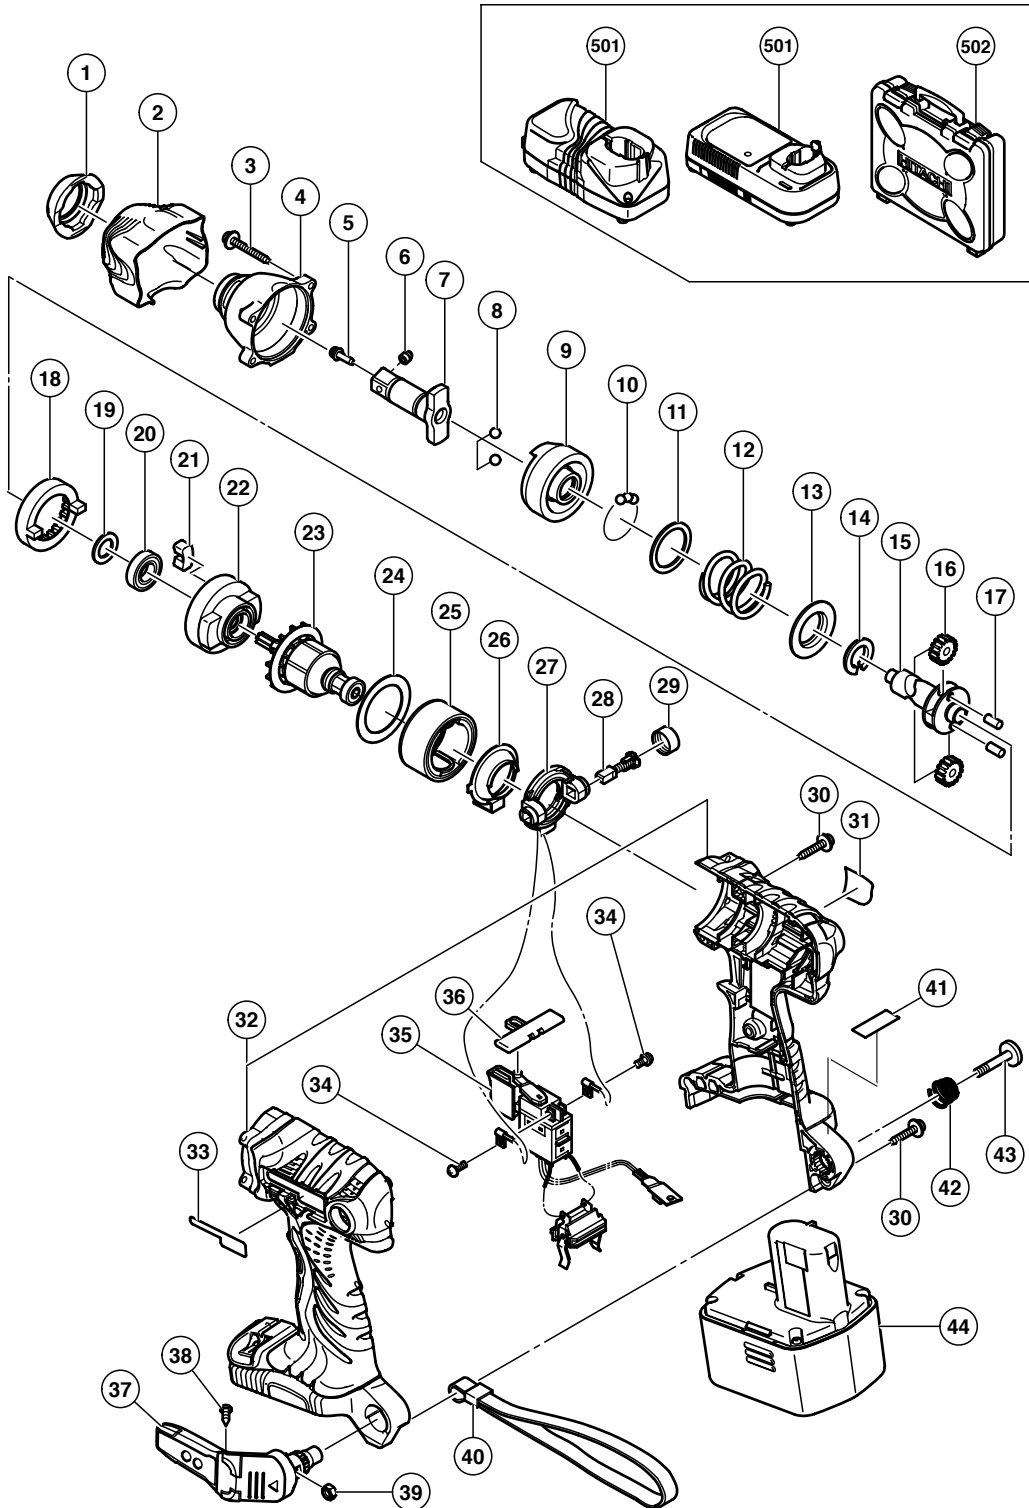

ELECTRIC TOOL PARTS LIST

CORDLESS IMPACT WRENCH Model WR 14DMR

2005 · 7 · 8

(E1)

STANDARD ACCESSORIES

WR 14DMR

ITEM NO.	CODE NO.	DESCRIPTION	NO. USED	REMARKS
* 501		CHARGER (UC 14YFA)	1	
* 501		CHARGER (UC 18YG)	1	
502	323-230	CASE	1	