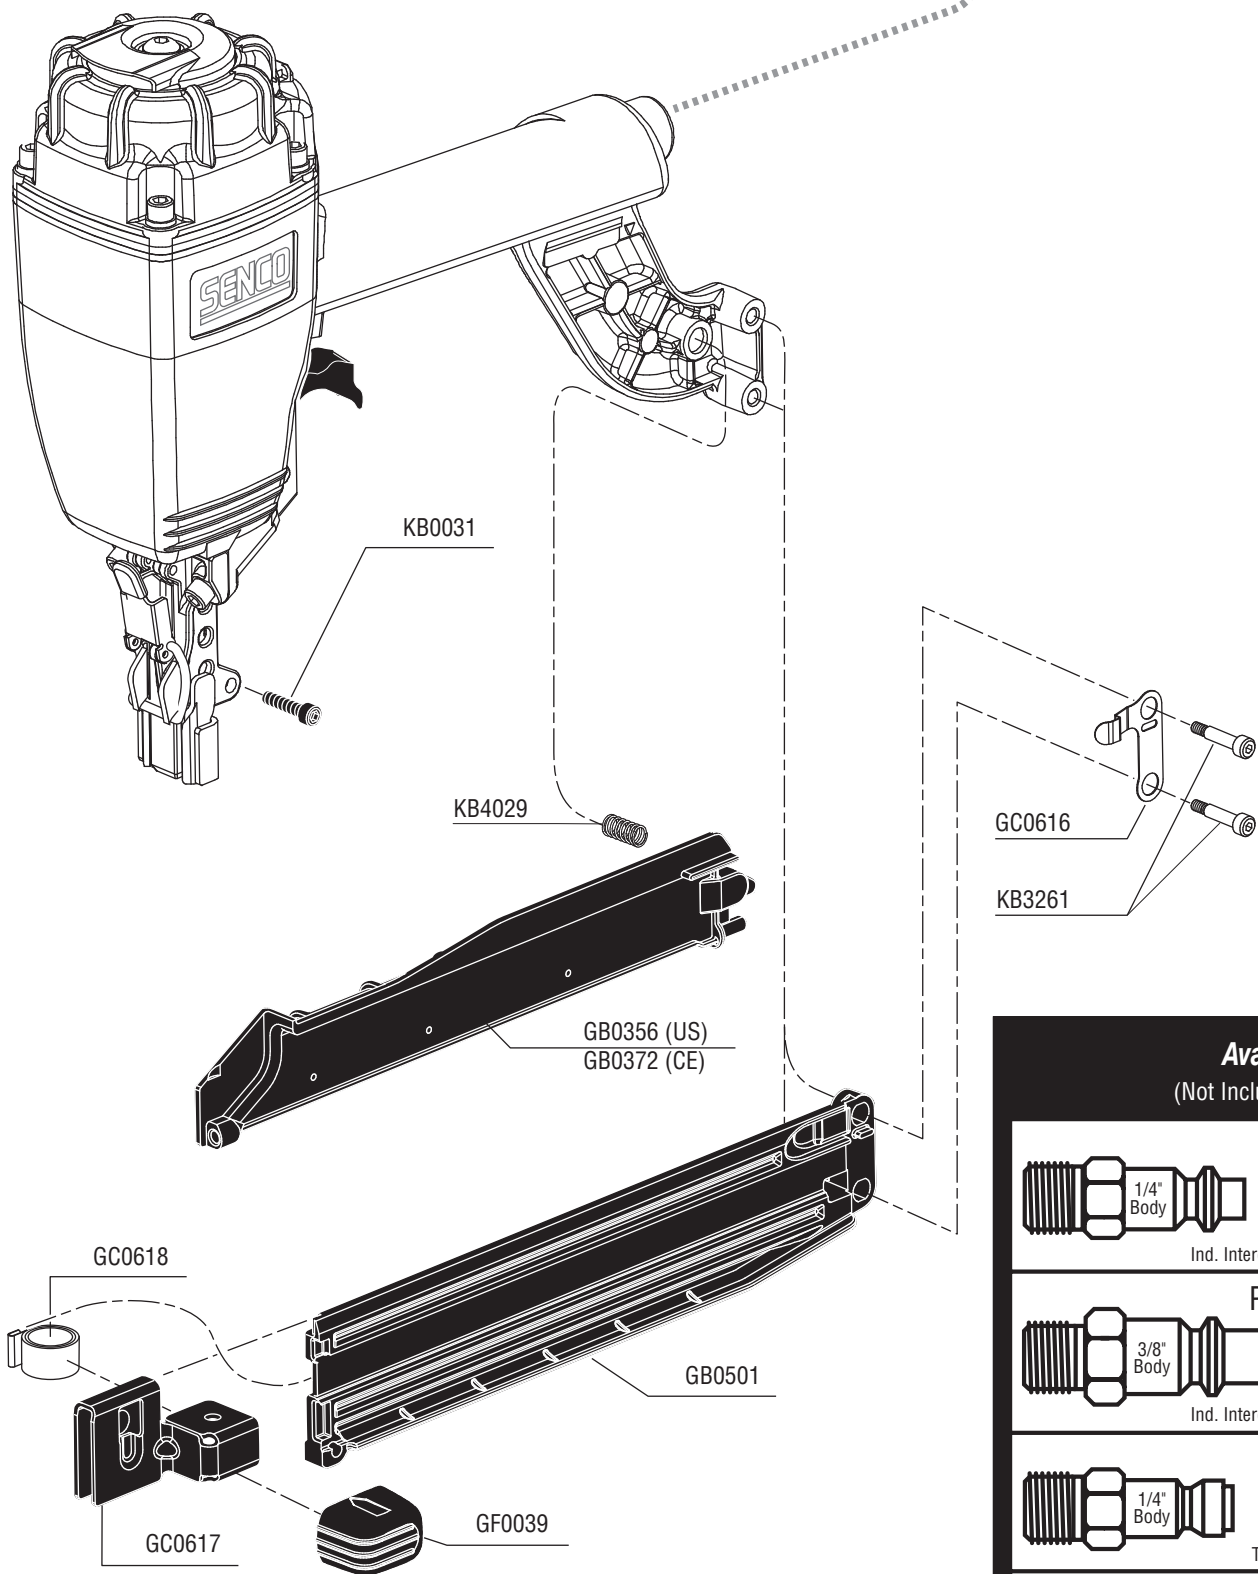

* Does Not Include O-rings
 * No incluye sellos de gomas
 * Ohne Dichtringe
 * Joints exclus

Available Triggers

HA0132

Contact Actuation

HA0104

Single Sequential

SQS55XP

SENCO

NFG066 Revised October 31, 2017 (Replaces 3/1/13) © 2011 by SENCO Brands, Inc. Cincinnati, Ohio 45245 U.S.A.

Available Plugs (Not Included with Tool)

	PC0480
	Ind. Interchange 3/8" NPT
	PC0485 ✓
	Ind. Interchange 3/8" NPT
	PC0469
	Tru-Flate 3/8" NPT
	PC0475 ✓
	Tru-Flate 3/8" NPT