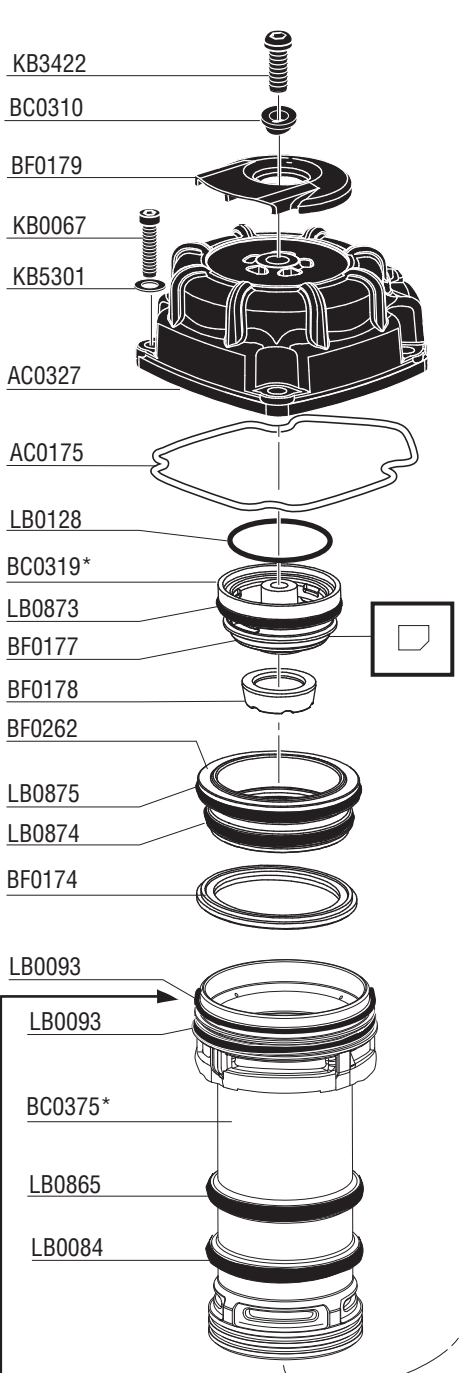

Model	A			
660101	Contact Actuation	EA0136	3/16"	CSK
662001	Contact Actuation	EA0136	3/16"	CSK
662002	Single Sequential	EA0136	3/16"	CSK

* Does Not Include O-rings
* No incluye sellos de gomas
* Ohne Dichtringe
* Joints exclus

Available Triggers

HA0132

Contact Actuation

HA0104

Single Sequential