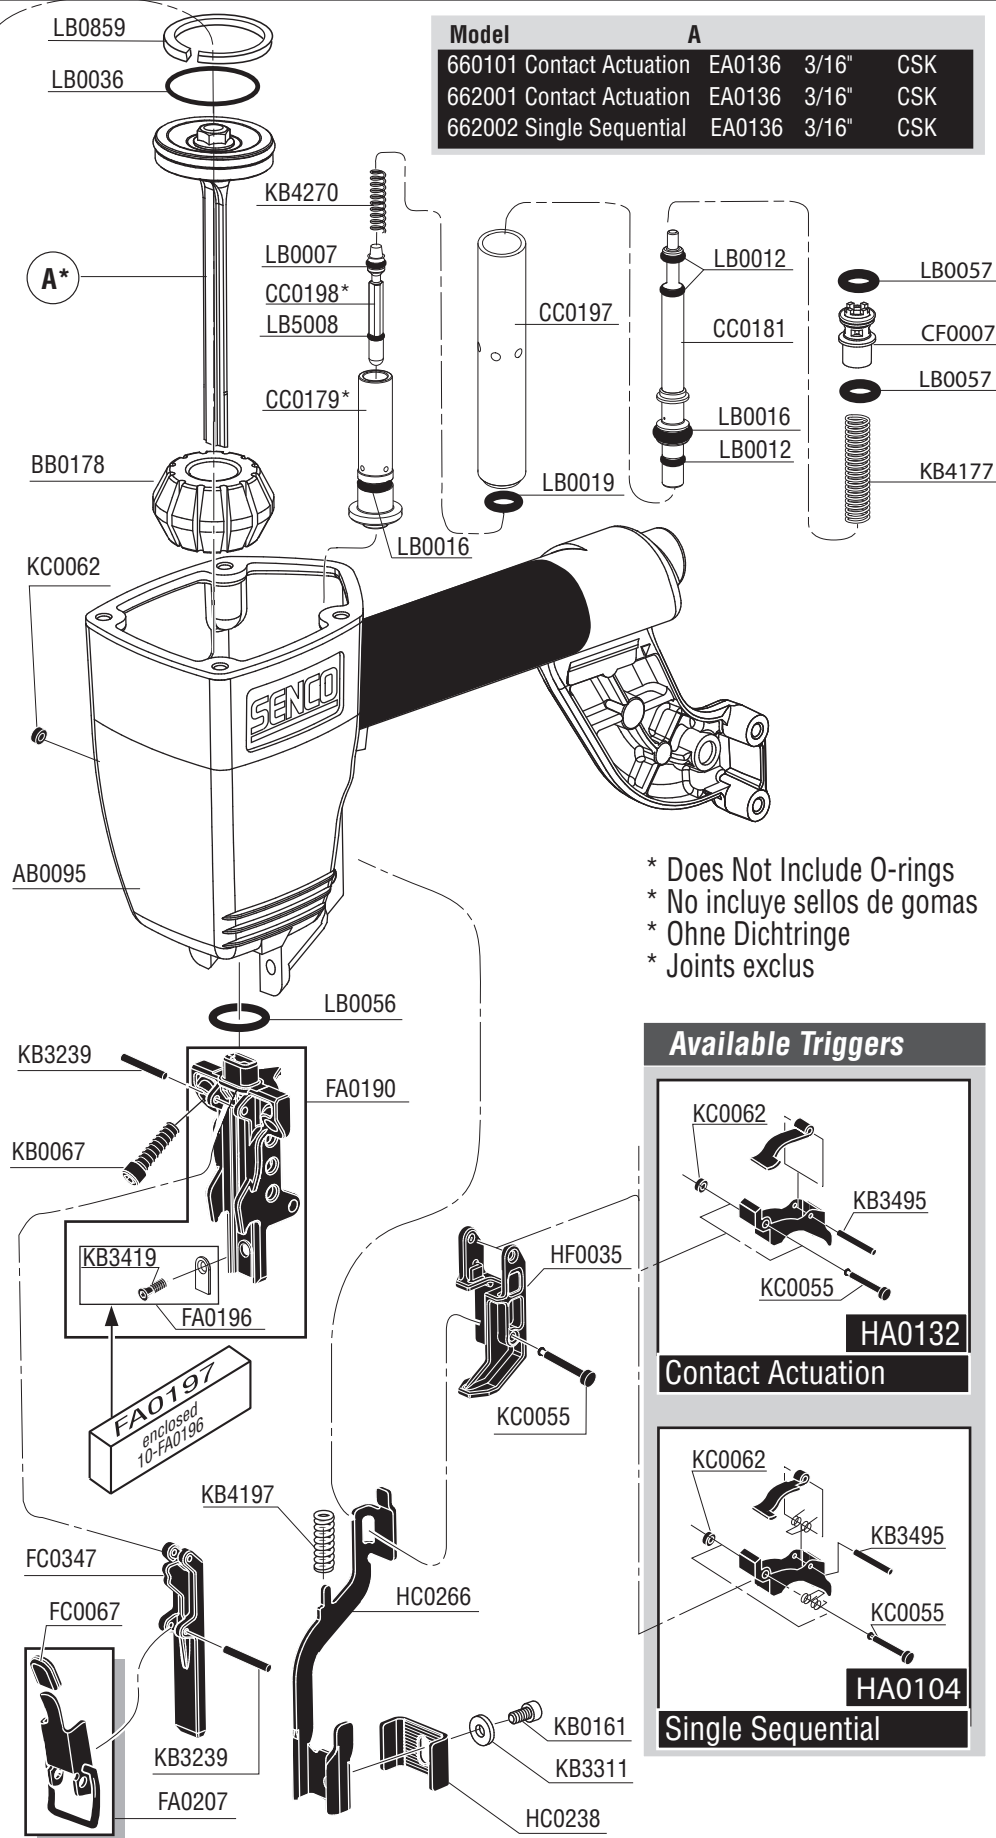

SQS55XP

Parts Reference Guide

Repair Kit
YK0375

* Schematic Drawings inside

Senco Brands Inc.
4270 Ivy Pointe Blvd.
Cincinnati, Ohio 45245
Visit Our Website: www.senco.com
EMEA Website: www.verpa-senco.com

Questions? Comments? call SENCOS's toll-free Action-line: 1-800-543-4596
or e-mail: toolprof@senco.com

Model	A			
660101	Contact Actuation	EA0136	3/16"	CSK
662001	Contact Actuation	EA0136	3/16"	CSK
662002	Single Sequential	EA0136	3/16"	CSK

* Does Not Include O-rings
 * No incluye sellos de gomas
 * Ohne Dichtringe
 * Joints exclus

Available Triggers

HA0132

Contact Actuation

HA0104

Single Sequential

SQS55XP

SENCO

NFG066 Revised October 31, 2017 (Replaces 3/1/13) © 2011 by SENCO Brands, Inc. Cincinnati, Ohio 45245 U.S.A.

Available Plugs (Not Included with Tool)

	PC0480
	Ind. Interchange 3/8" NPT
	PC0485 ✓
	Ind. Interchange 3/8" NPT
	PC0469
	Tru-Flate 3/8" NPT
	PC0475 ✓
	Tru-Flate 3/8" NPT