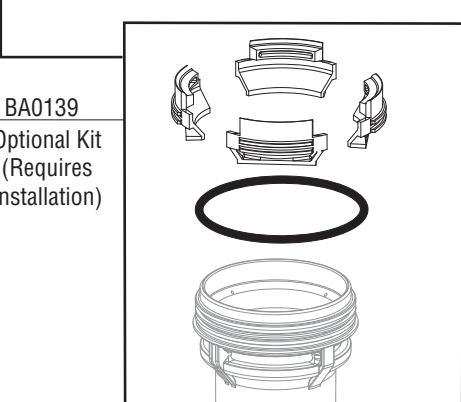

Model	A			
660101	Contact Actuation	EA0136	3/16"	CSK
662001	Contact Actuation	EA0136	3/16"	CSK
662002	Single Sequential	EA0136	3/16"	CSK

* Does Not Include O-rings
* No incluye sellos de gomas
* Ohne Dichtringe
* Joints exclus

Available Triggers

HA0132

Contact Actuation

HA0104

Single Sequential