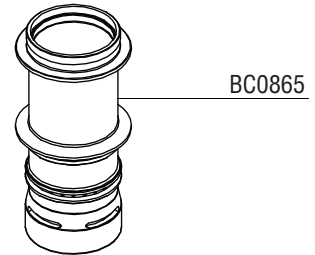

Tool #	Model
7B0001N	Contact-Actuation
7B2001N	Contact-Actuation

A

BC0866 Use with EA0295 P/D Assy
BC0935 Use with EA0379 P/D Assy

Contents Of YK0840 Repair Kit
Contents Of YK0841 Repair Kit