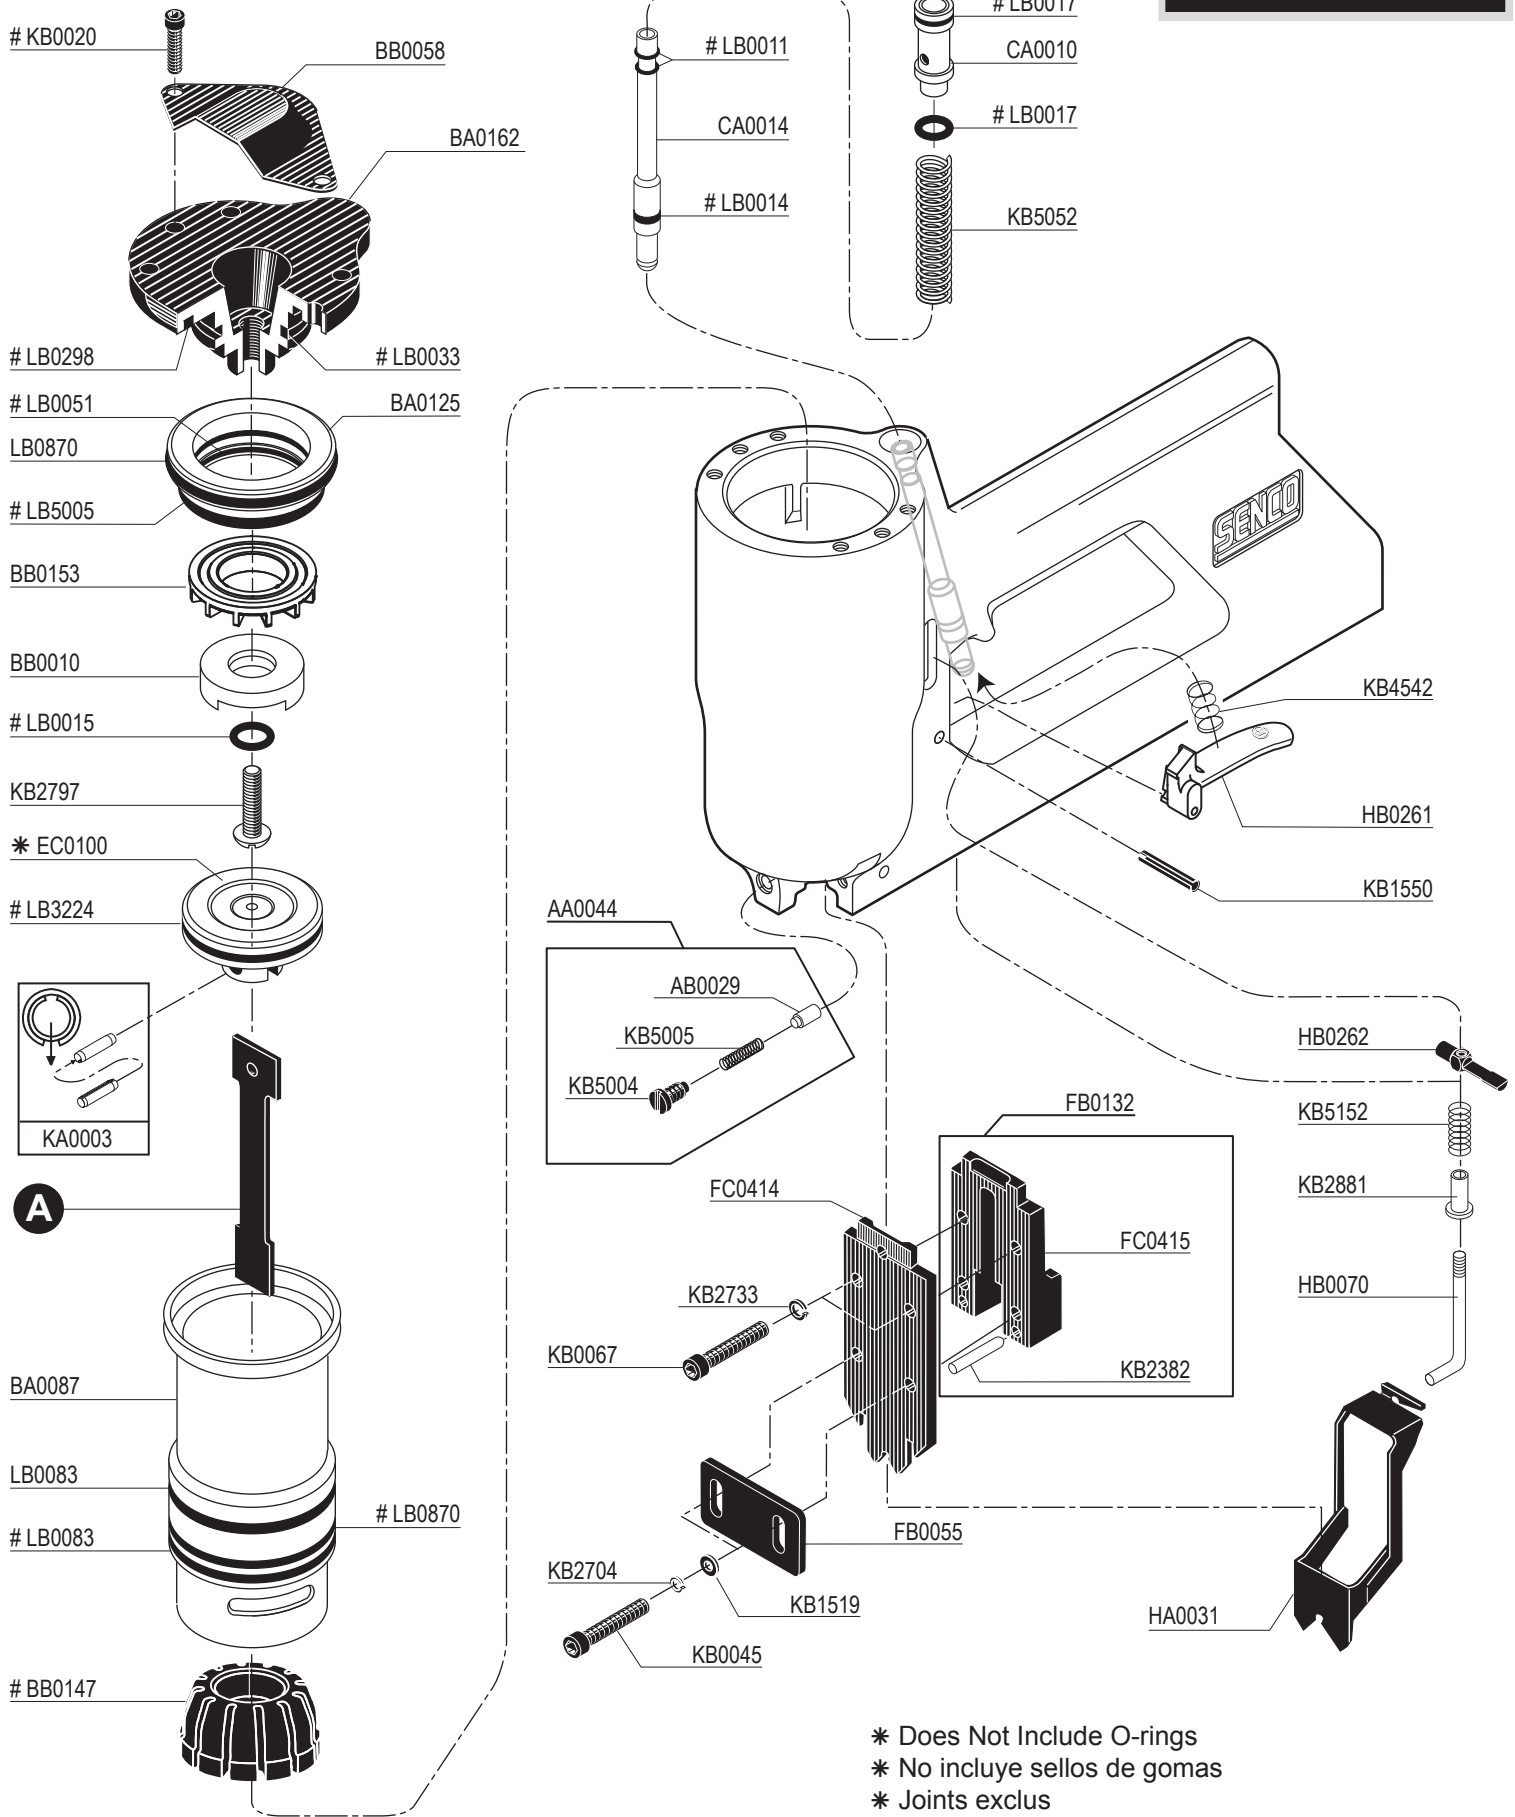

Contents of YK0370 Repair Kit

Tool #		A
220101N Miter	EB0195	
222001N Miter	EB0195	

* Does Not Include O-rings
* No incluye sellos de gomas
* Joints exclus