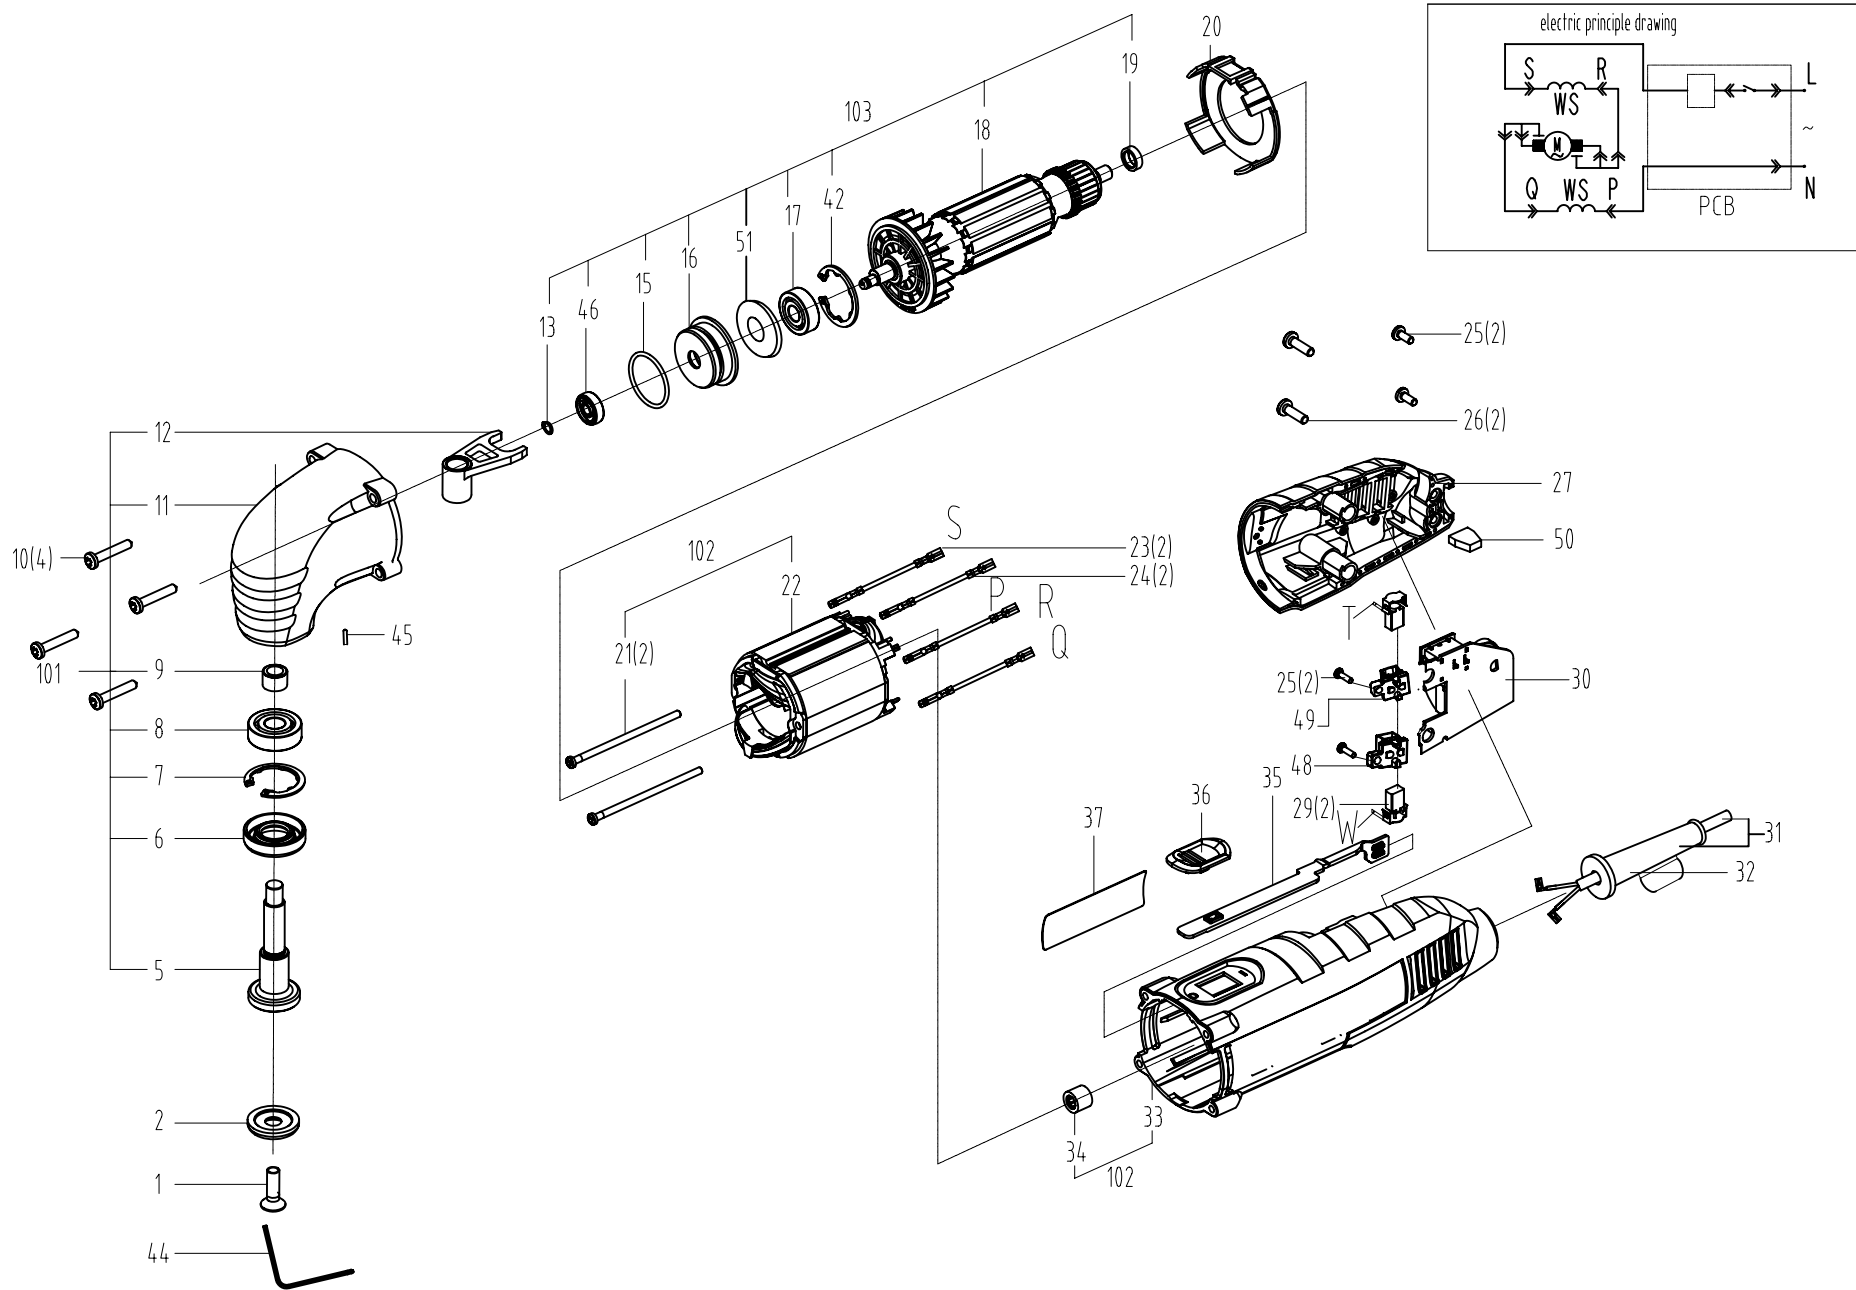

RK5100K

Version:00
Date:081009

Model No.	Position No.	Part No.	remark	description	Qty
RK5100K	1	50016150		screw	1
RK5100K	2	50016151		Flange	1
RK5100K	5	50016152		Spindle	1
RK5100K	6	50016153		Retaining Oil Seals	1
RK5100K	7	50004352		Ring	1
RK5100K	8	50003157		Bearing	1
RK5100K	9	50014347		Bearing	1
RK5100K	10	50002840		Self tapping screw	4
RK5100K	11	50016154		Fore Housing	1
RK5100K	12	50016155		Pendulum Fork	1
RK5100K	13	50003085		Ring	1
RK5100K	15	50013673		O-ring	1
RK5100K	16	50016157		Bracket Support	1
RK5100K	17	50003140		Bearing	1
RK5100K	18	50016945		Armature	1
RK5100K	19	50016159		Dust Proof Ring	1
RK5100K	20	50016161		Wind Baffle Ring	1
RK5100K	21	50002796		Self tapping screw	2
RK5100K	22	50016946		Stator	1
RK5100K	23	50016165		Inner Wire	2
RK5100K	24	50016166		Inner Wire	2
RK5100K	25	50002803		Self tapping screw	4
RK5100K	26	50002833		Self tapping screw	2
RK5100K	27	50016948		Rear Cover	1
RK5100K	29	50016963		Carbon Brush set	1
RK5100K	30	50016949		Power Supply Board	1
RK5100K	31	50016951	for US	Power Cord	1
RK5100K	32	50000718		Cord protector	1
RK5100K	33	50016947		Housing	1
RK5100K	34	50016164		Needle Bearing	1
RK5100K	35	50016175		Switch Lever	1
RK5100K	36	50016952		Trigger	1
RK5100K	37	50016953	for US	Rated Label	1
RK5100K	42	50003082		Ring	1
RK5100K	44	50016178		Spanner	1
RK5100K	45	50016309		Screw	1
RK5100K	46	50016156		Ball Bearing	1
RK5100K	48	50016961		Brush Bracket Assmebly 2	1
RK5100K	49	50016962		Brush Bracket Assmebly 1	1
RK5100K	50	50016160		Proof Ring	1
RK5100K	51	50016944		Washer	1
RK5100K	101	50016179		Transmission Housing Asm	1
RK5100K	102	50016960		Housing Asm	1
RK5100K	103	50016959		Rotor Asm	1