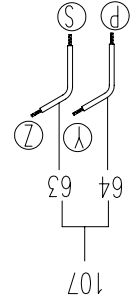

RK2812K2

Version:00
Date:090410

RK2812K2			
Ref #	Part Number	Description	Qty
2	50016353	screw	4
3	50018181	Left/Right Housing	1
4	50015074	Power Supply Board	1
5	50015042	F/R Button	1
8	50018557	Rated Label	1
10	50002805	Self tapping screw	8
15	50002716	Screw	1
16	50018558	Chuck	1
17	50015045	Self Tapping Screw	4
18	50015046	Bearing Cover	1
20	50015047	Adjust collar	1
21	50015048	Clutch Setting Sleeve	1
22	50015049	Compression Spring	6
23	50015050	Support Ring	1
24	50015051	Washer	1
25	50015052	Support Pin	6
26	50018480	Spindle	1
27	50003209	Bearing	1
28	50003090	Ring	1
29	50015055	Position Piece	2
30	50015056	Fore Housing Body	1
31	50003137	Bearing	1
32	50000993	Washer	1
33	50015057	Fixing Ring	1
34	50006000	Roller	5
35	50015058	Transformation Ring	1
36	50015059	Planet Carrier3	1
37	50005992	Planetary gear II	10
38	50015060	Ring Gear	1
39	50006138	Front flange	1
40	50002725	Screw washer assembly	4
41	50018183	Rear Housing	1
42	50018184	Buffle Ring	1
43	50006012	Planet carrier II	1
45	50015063	Shifting Wire	1
46	50005995	Ring gear II	1
47	50006011	Planet carrier I	1
48	50005990	Planetary gear I	5
49	50005991	Ring gear I	1
50	50015064	Washer	1
51	50002731	Screw washer assembly	2
52	50015065	Adapter Ring	1
53	50006043	Motor gear	1

RK2812K2			
Ref #	Part Number	Description	Qty
54	50014944	Dc motor	1
55	50015067	Hoop	1
56	50016887	Switch	1
57	50018193	Terminal Block	1
58	50003025	Hollow pin	1
59	50015458	Compression spring	1
60	50015068	Gear Changing Lever	1
63	50001108	Inner wiring	1
64	50001161	Inner wiring	1
65	50018085	Driving Bit	1
68	50006121	Snubber	2
69	50000974	Washer	2
70	50017223	Spring	1
71	50015629	Washer	1
73	50018086	Fixed Sleeve	1
101	50018559	Battery Pack	2
102	50018466	Charger	1
104	50018481	Output Shaft Set	1
105	50015070	Fore Housing set	1
106	50015085	Motor set	1
107	50018192	Switch Unit	1