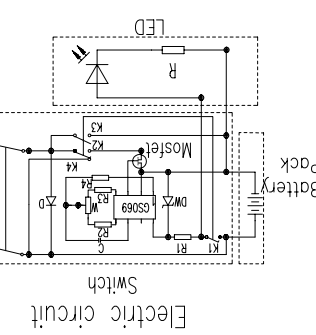

RK2812K2

Version:00
Date:090410

RK2812K2			
Ref #	Part Number	Description	Qty
2	50016353	screw	4
3	50018181	Left/Right Housing	1
4	50015074	Power Supply Board	1
5	50015042	F/R Button	1
8	50018557	Rated Label	1
10	50002805	Self tapping screw	8
15	50002716	Screw	1
16	50018558	Chuck	1
17	50015045	Self Tapping Screw	4
18	50015046	Bearing Cover	1
20	50015047	Adjust collar	1
21	50015048	Clutch Setting Sleeve	1
22	50015049	Compression Spring	6
23	50015050	Support Ring	1
24	50015051	Washer	1
25	50015052	Support Pin	6
26	50018480	Spindle	1
27	50003209	Bearing	1
28	50003090	Ring	1
29	50015055	Position Piece	2
30	50015056	Fore Housing Body	1
31	50003137	Bearing	1
32	50000993	Washer	1
33	50015057	Fixing Ring	1
34	50006000	Roller	5
35	50015058	Transformation Ring	1
36	50015059	Planet Carrier3	1
37	50005992	Planetary gear II	10
38	50015060	Ring Gear	1
39	50006138	Front flange	1
40	50002725	Screw washer assembly	4
41	50018183	Rear Housing	1
42	50018184	Buffle Ring	1
43	50006012	Planet carrier II	1
45	50015063	Shifting Wire	1
46	50005995	Ring gear II	1
47	50006011	Planet carrier I	1
48	50005990	Planetary gear I	5
49	50005991	Ring gear I	1
50	50015064	Washer	1
51	50002731	Screw washer assembly	2
52	50015065	Adapter Ring	1
53	50006043	Motor gear	1

RK2812K2			
Ref #	Part Number	Description	Qty
54	50014944	Dc motor	1
55	50015067	Hoop	1
56	50016887	Switch	1
57	50018193	Terminal Block	1
58	50003025	Hollow pin	1
59	50015458	Compression spring	1
60	50015068	Gear Changing Lever	1
63	50001108	Inner wiring	1
64	50001161	Inner wiring	1
65	50018085	Driving Bit	1
68	50006121	Snubber	2
69	50000974	Washer	2
70	50017223	Spring	1
71	50015629	Washer	1
73	50018086	Fixed Sleeve	1
101	50018559	Battery Pack	2
102	50018466	Charger	1
104	50018481	Output Shaft Set	1
105	50015070	Fore Housing set	1
106	50015085	Motor set	1
107	50018192	Switch Unit	1