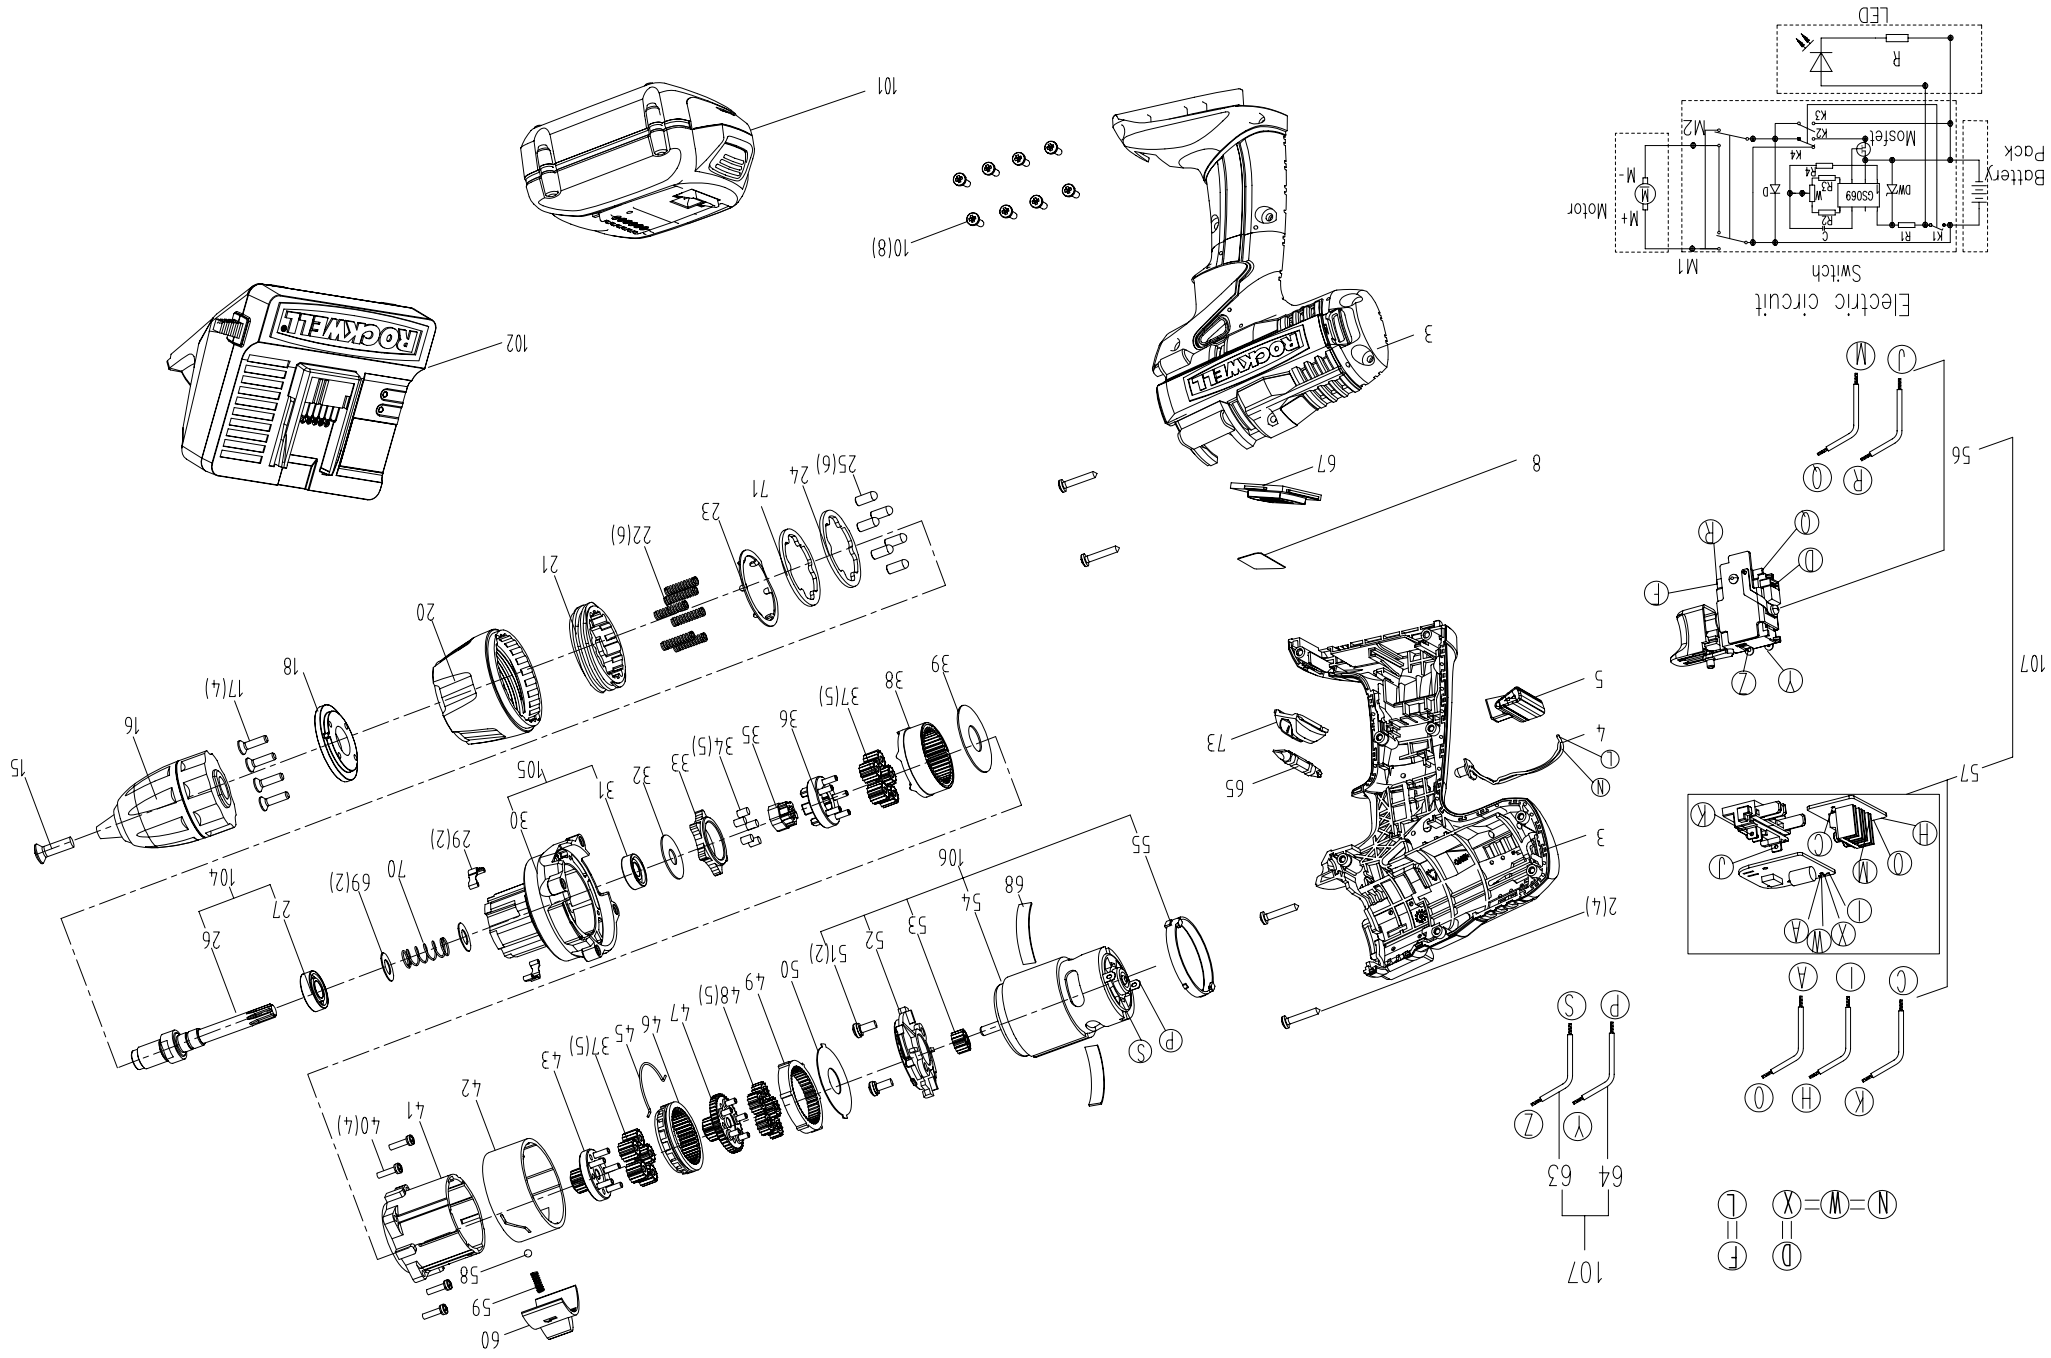

RK2812K2

Version:00
Date:090410

RK2812K2			
Ref #	Part Number	Description	Qty
2	50016353	screw	4
3	50018181	Left/Right Housing	1
4	50015074	Power Supply Board	1
5	50015042	F/R Button	1
8	50018557	Rated Label	1
10	50002805	Self tapping screw	8
15	50002716	Screw	1
16	50018558	Chuck	1
17	50015045	Self Tapping Screw	4
18	50015046	Bearing Cover	1
20	50015047	Adjust collar	1
21	50015048	Clutch Setting Sleeve	1
22	50015049	Compression Spring	6
23	50015050	Support Ring	1
24	50015051	Washer	1
25	50015052	Support Pin	6
26	50018480	Spindle	1
27	50003209	Bearing	1
28	50003090	Ring	1
29	50015055	Position Piece	2
30	50015056	Fore Housing Body	1
31	50003137	Bearing	1
32	50000993	Washer	1
33	50015057	Fixing Ring	1
34	50006000	Roller	5
35	50015058	Transformation Ring	1
36	50015059	Planet Carrier3	1
37	50005992	Planetary gear II	10
38	50015060	Ring Gear	1
39	50006138	Front flange	1
40	50002725	Screw washer assembly	4
41	50018183	Rear Housing	1
42	50018184	Buffle Ring	1
43	50006012	Planet carrier II	1
45	50015063	Shifting Wire	1
46	50005995	Ring gear II	1
47	50006011	Planet carrier I	1
48	50005990	Planetary gear I	5
49	50005991	Ring gear I	1
50	50015064	Washer	1
51	50002731	Screw washer assembly	2
52	50015065	Adapter Ring	1
53	50006043	Motor gear	1

RK2812K2			
Ref #	Part Number	Description	Qty
54	50014944	Dc motor	1
55	50015067	Hoop	1
56	50016887	Switch	1
57	50018193	Terminal Block	1
58	50003025	Hollow pin	1
59	50015458	Compression spring	1
60	50015068	Gear Changing Lever	1
63	50001108	Inner wiring	1
64	50001161	Inner wiring	1
65	50018085	Driving Bit	1
68	50006121	Snubber	2
69	50000974	Washer	2
70	50017223	Spring	1
71	50015629	Washer	1
73	50018086	Fixed Sleeve	1
101	50018559	Battery Pack	2
102	50018466	Charger	1
104	50018481	Output Shaft Set	1
105	50015070	Fore Housing set	1
106	50015085	Motor set	1
107	50018192	Switch Unit	1