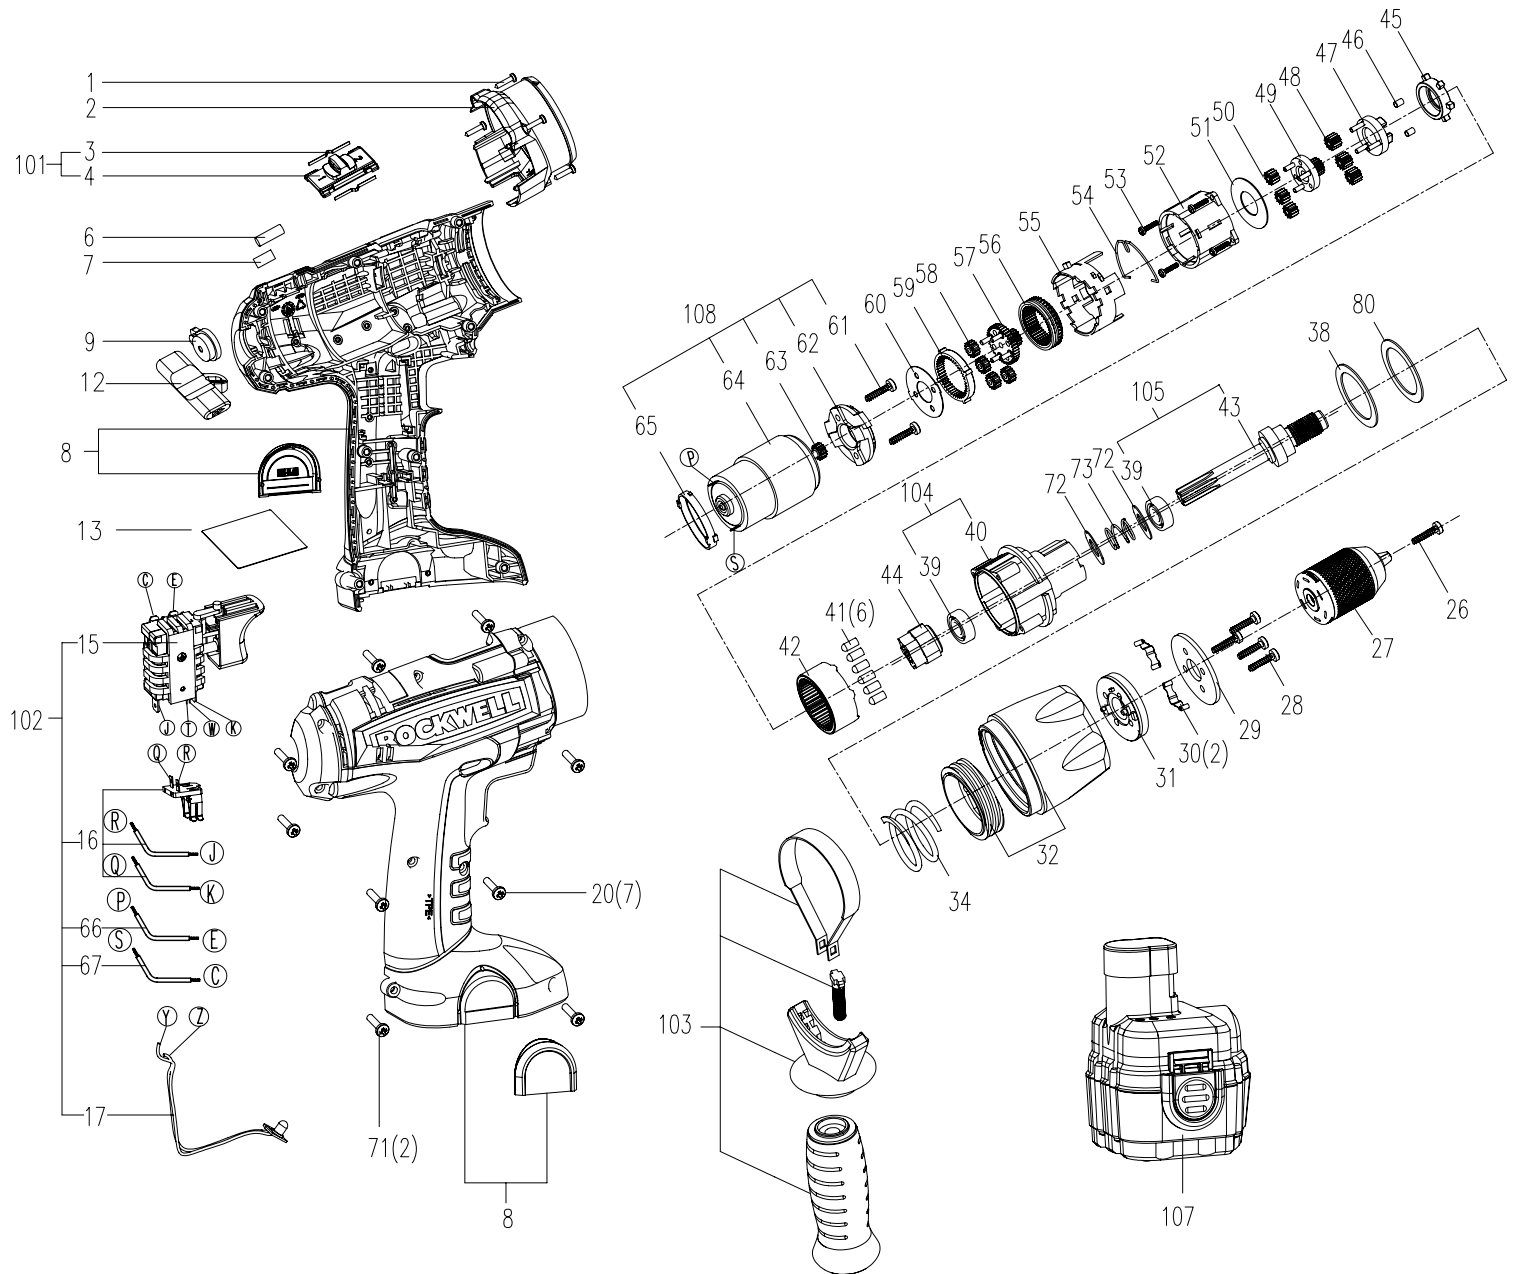

RK2811K2

Version:00
Date:090410

106

107

RK2811K2

Position No.	Part Number	Part Description	Qty
1	50016500	Self tapping screw	4
2	50016454	Deck Cover	1
3	50017083	Gear Changing Spring	2
4	50017084	Gear Changing Lever Body	1
6	50005960	Spirit level	1
7	50016429	Washer	1
8	50018482	Left&Right Housing	1
9	50006311	Spirit level	1
12	50018483	F/R Button	1
13	50018484	Label	1
15	50018485	Switch	1
16	50014963	Terminal block	1
17	50015074	Power Supply Board	1
20	50002805	Self tapping screw	7
26	50002716	Screw	1
27	50018081	Chuck	1
28	50014281	Self tapping screw	4
29	50018362	Bearing Cover	1
30	50015055	Position Piece	2
31	50016993	Limit plate	1
32	50018486	Adjustment Cap	1
34	50005706	Spring	1
38	50006145	Washer III	1
39	50003137	Bearing	2
40	50017624	Fore Housing Body	1
41	50013582	Support pole	6
42	50018487	Ring Gear III	1
43	50017622	Spindle	1
44	50006156	Transfer connector	1
45	50014938	Support ring	1
46	50006000	Roller	5
47	50017626	Planet Carrier III	1
48	50006202	Planetary gear III	3
49	50006200	Planet carrier II	1
50	50006198	Planetary gear II	3
51	50006138	Front flange	1

RK2811K2

Position No.	Part Number	Part Description	Qty
52	50016439	Rear Housing	1
53	50002937	Self tapping screw	4
54	50006128	shifting wire	1
55	50006126	Guiding sleeve	1
56	50006134	Ring gear II	1
57	50006341	Planet carrier I	1
58	50006343	Planetary gear	4
59	50006344	Ring gear I	1
60	50006129	Rear flange	1
61	50002731	Screw washer assembly	2
62	50016457	Adapter Ring	1
63	50006357	Motor gear	1
64	50014944	Dc motor	1
65	50015067	Hoop	1
66	50001160	Inner wiring	1
67	50001221	Inner wiring	1
71	50002813	Self tapping screw	2
72	50000974	Washer	2
73	50017223	Compression spring	1
80	50006144	Washer II	1
101	50017101	Gear Changing Lever	1
102	50018488	Switch Unit	1
103	50016461	Side Handle	1
104	50017623	Fore Housing	1
105	50017621	output shaft set	1
106	50018478	Charger	1
107	50018477	Battery Pack	2
108	50016463	Motor Set	1