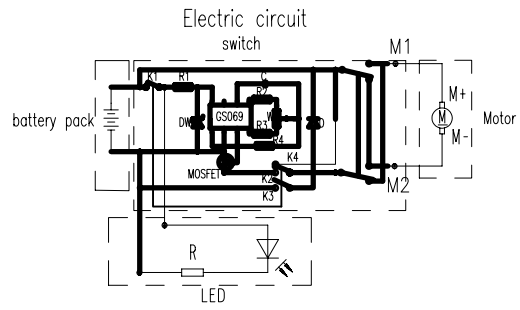

RK2811K2

Version:00
Date:090410

106

107

RK2811K2

Position No.	Part Number	Part Description	Qty
1	50016500	Self tapping screw	4
2	50016454	Deck Cover	1
3	50017083	Gear Changing Spring	2
4	50017084	Gear Changing Lever Body	1
6	50005960	Spirit level	1
7	50016429	Washer	1
8	50018482	Left&Right Housing	1
9	50006311	Spirit level	1
12	50018483	F/R Button	1
13	50018484	Label	1
15	50018485	Switch	1
16	50014963	Terminal block	1
17	50015074	Power Supply Board	1
20	50002805	Self tapping screw	7
26	50002716	Screw	1
27	50018081	Chuck	1
28	50014281	Self tapping screw	4
29	50018362	Bearing Cover	1
30	50015055	Position Piece	2
31	50016993	Limit plate	1
32	50018486	Adjustment Cap	1
34	50005706	Spring	1
38	50006145	Washer III	1
39	50003137	Bearing	2
40	50017624	Fore Housing Body	1
41	50013582	Support pole	6
42	50018487	Ring Gear III	1
43	50017622	Spindle	1
44	50006156	Transfer connector	1
45	50014938	Support ring	1
46	50006000	Roller	5
47	50017626	Planet Carrier III	1
48	50006202	Planetary gear III	3
49	50006200	Planet carrier II	1
50	50006198	Planetary gear II	3
51	50006138	Front flange	1

RK2811K2

Position No.	Part Number	Part Description	Qty
52	50016439	Rear Housing	1
53	50002937	Self tapping screw	4
54	50006128	shifting wire	1
55	50006126	Guiding sleeve	1
56	50006134	Ring gear II	1
57	50006341	Planet carrier I	1
58	50006343	Planetary gear	4
59	50006344	Ring gear I	1
60	50006129	Rear flange	1
61	50002731	Screw washer assembly	2
62	50016457	Adapter Ring	1
63	50006357	Motor gear	1
64	50014944	Dc motor	1
65	50015067	Hoop	1
66	50001160	Inner wiring	1
67	50001221	Inner wiring	1
71	50002813	Self tapping screw	2
72	50000974	Washer	2
73	50017223	Compression spring	1
80	50006144	Washer II	1
101	50017101	Gear Changing Lever	1
102	50018488	Switch Unit	1
103	50016461	Side Handle	1
104	50017623	Fore Housing	1
105	50017621	output shaft set	1
106	50018478	Charger	1
107	50018477	Battery Pack	2
108	50016463	Motor Set	1