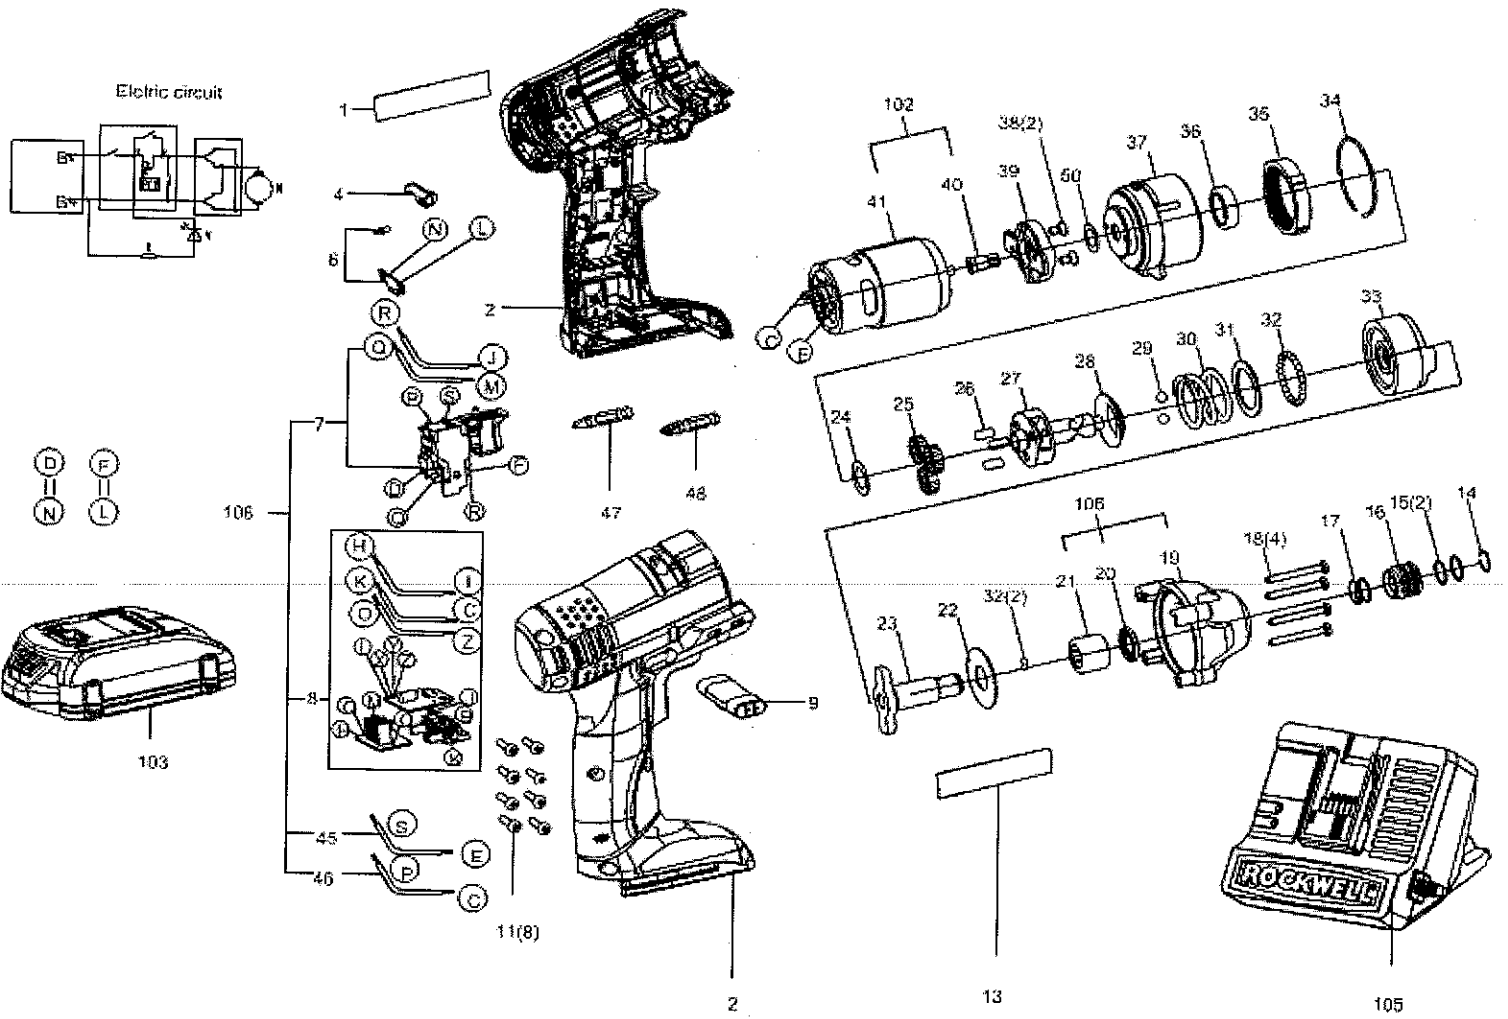

> Close > Print

RK2800K2

Q	Part No	Description	Qty
1	50018461	Brand label	1
2	50018162	Left/Right Housing	1
4	50014570	Light socket	1
6	50014958	Pcb	1
7	50016887	Switch	1
8	50018193	Terminal Block	1
9	50014578	F/R change lever	1
11	50002805	Self tapping screw	8
13	50018462	Rated Label	1
14	50014961	Snap ring	1
15	50014580	Washer	2
16	50014581	Guide sleeve	1
17	50014582	Compression spring	1
18	50014583	Self tapping screw	4
19	50014585	Fore housing	1
20	50014586	Retaining oil seals	1
21	50014587	Needle bearing	1
22	50014588	Washer	2
23	50014589	Spindle	1
24	50014590	Washer	1
25	50016849	Planetary gear	3
26	50014592	Pin	3
27	50014593	Transfer shaft	1
28	50014594	Spring base	1
29	50014595	Steel ball	2
30	50014596	Compression spring	1
31	50014597	Washer	1
32	50014598	Steel ball	27
33	50014599	Hammer	1
34	50014600	Retaining ring	1
35	50016850	Inner gear	1
36	50014602	Ball bearing	1
37	50017915	Gear box body	1
38	50002644	Screw	2
39	50014604	Adapter	1
40	50014572	Pinion	1
41	50014962	Motor	1
45	50018167	Inner Wiring	1
46	50014577	Inner wiring	1
47	50018463	Driving Bits	1
48	50018464	Driving Bits	1
50	50017572	Washer	1
102	50014965	Motor set	1
103	50018465	Battery Pack	2
105	50018466	Charger	1
106	50014584	Fore housing assembly	1
108	50018467	Switch Unit	1