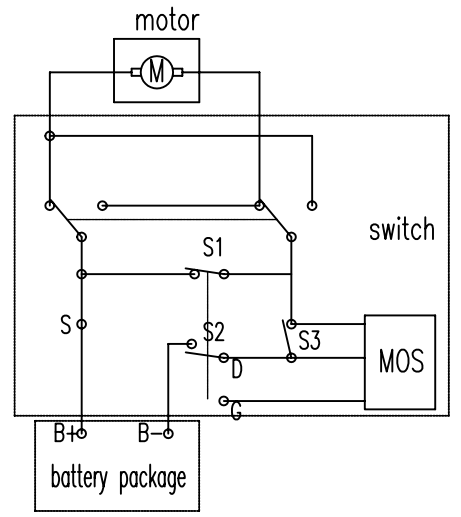

Wiring scheme

RK2722K2

**Version:00
Date:060822**

NO.	Parts Number	Part Description	Quantity
1	2CDT06CPK20004A0	brand label	1
2	2CDT06A0001002A0	left/right housing	1
3	2CDT06A0005000B0	F/R change leVERR	1
101	2CDT06A0200200A0	motor switch unit	1
4	200W0020099001A0	switch	1
5	2CDT06A0420000W0	terminal block	1
30	2CDT06A0006000A0	Snubber	1
31	200W0190014000A0	motor	1
32	2CDT06A0201000W0	pinion	1
54	200T0280137000A0	inter wire	1
55	200T0280138000A0	inter wire	1
56	200T0280135000A0	inter wire	1
57	200T0280136000A0	inter wire	1
6	200T0260001002A0	belt	1
8	200W1100031001A0	double head driver bits	1
	20AD0500301001A0	double head driver bits	1
9	200W4000016000A0	self tapping screw	9
10	2CDT06DPK21009A0	rated lable	1
11	2CDT01A0106000W0	compression spring	1
12	2CDT06A0162000A0	sleeve	1
13	2CDT06A0161002A0	adjust collar	1
14	2CDT06A0117000A1	press plate	1
15	2CDT04A0126000A0	position piece	1
16	2CDT06A0118000A0	press plate	1
17	200W4000010000A0	self tapping screw	4
18	200W106001780SA0	chuck	1
19	200W3100003000A0	screw	1
102	2CDT06A014000A0	shaft unit	1
20	2CDT06A0142000A0	transfer connector	1
21	2CDT06A0141000A0	spindle	1
22	2CDT06A0114000W0	ring gear III	1
23	200W8400003000A0	steel ball	12
24	2CDT06A0122000A0	washer	1
103	2CDT06A015000A0	fore housing unit	1
25	2CDT06A0151000A1	fore housing	1
26	2CDT06A0152000A0	bearing	1
27	2CDT01A0108000A0	washer	2
28	200W8400001000A0	ball φ3	15
29	200W7000015000A0	retaining ring	1