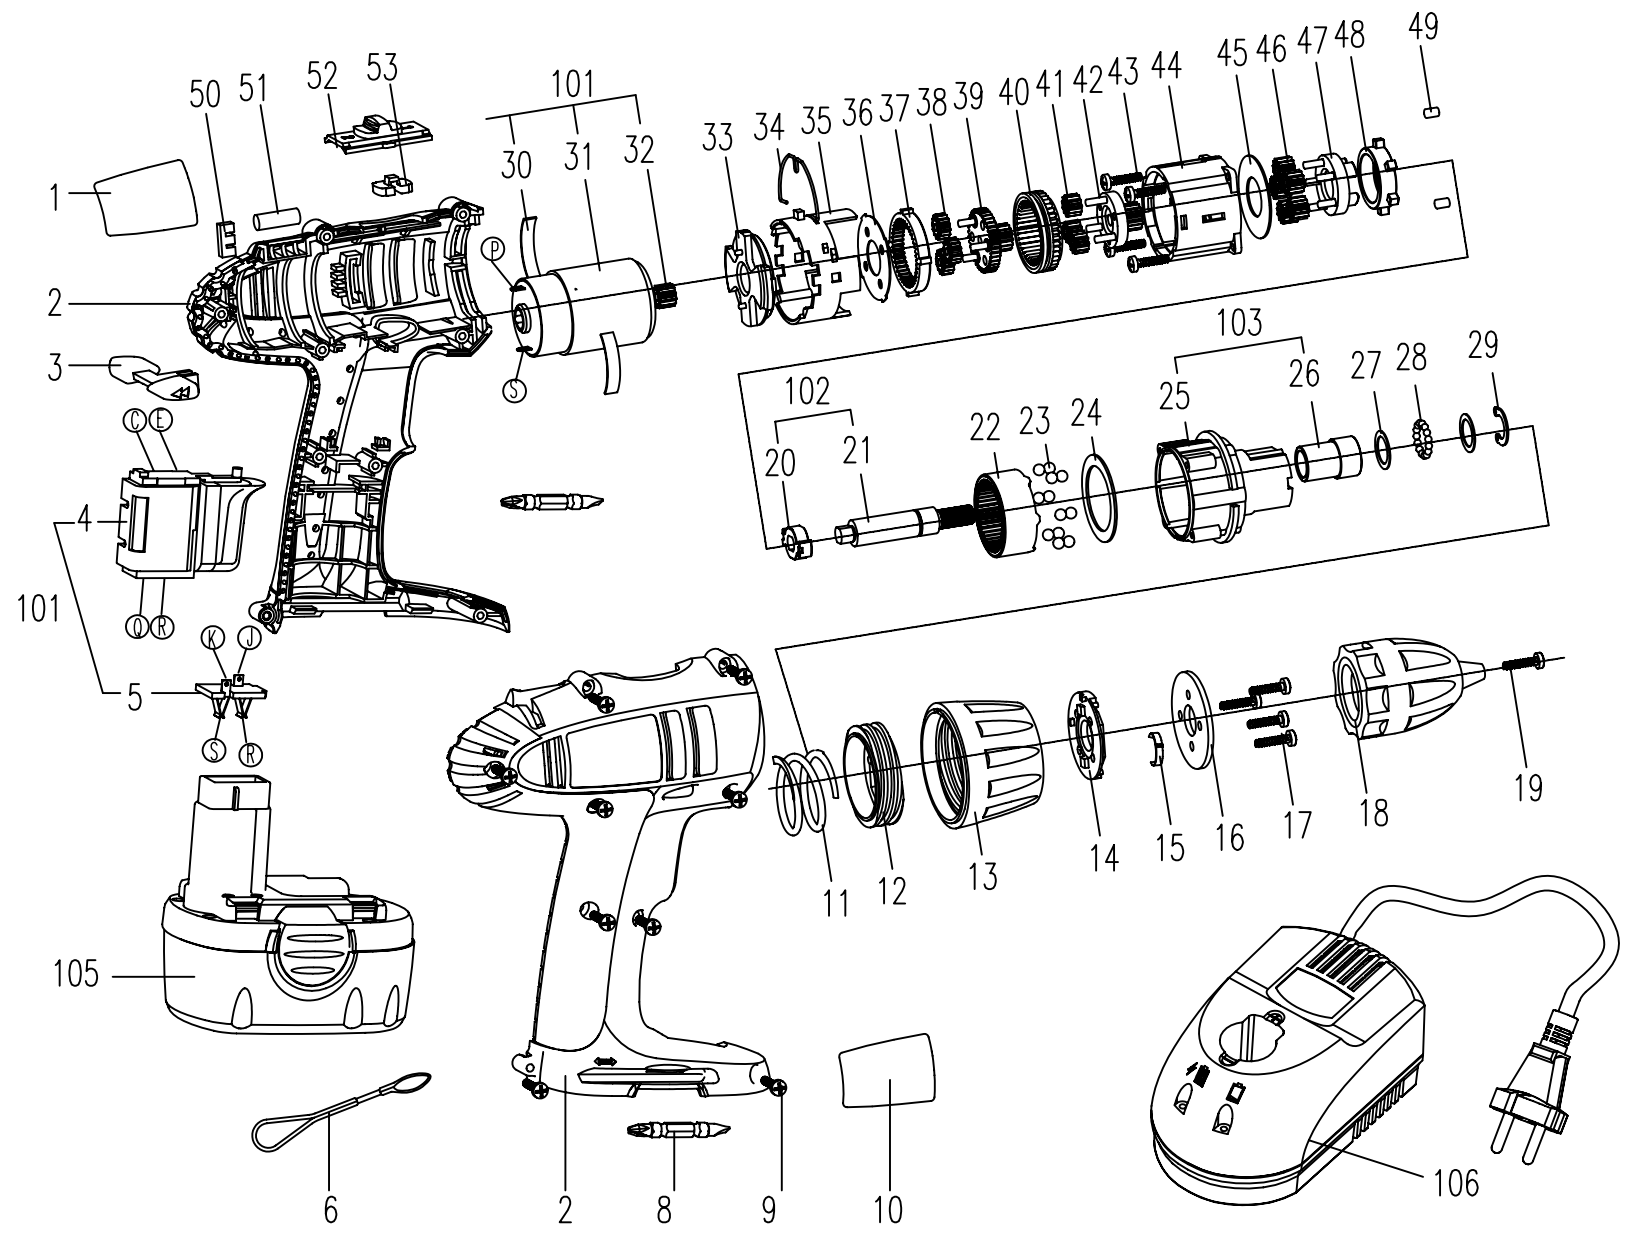

Wiring scheme

RK2722K2

**Version:00
Date:060822**

NO.	Parts Number	Part Description	Quantity
1	2CDT06CPK20004A0	brand label	1
2	2CDT06A0001002A0	left/right housing	1
3	2CDT06A0005000B0	F/R change leVERR	1
101	2CDT06A0200200A0	motor switch unit	1
4	200W0020099001A0	switch	1
5	2CDT06A0420000W0	terminal block	1
30	2CDT06A0006000A0	Snubber	1
31	200W0190014000A0	motor	1
32	2CDT06A0201000W0	pinion	1
54	200T0280137000A0	inter wire	1
55	200T0280138000A0	inter wire	1
56	200T0280135000A0	inter wire	1
57	200T0280136000A0	inter wire	1
6	200T0260001002A0	belt	1
8	200W1100031001A0	double head driver bits	1
	20AD0500301001A0	double head driver bits	1
9	200W4000016000A0	self tapping screw	9
10	2CDT06DPK21009A0	rated lable	1
11	2CDT01A0106000W0	compression spring	1
12	2CDT06A0162000A0	sleeve	1
13	2CDT06A0161002A0	adjust collar	1
14	2CDT06A0117000A1	press plate	1
15	2CDT04A0126000A0	position piece	1
16	2CDT06A0118000A0	press plate	1
17	200W4000010000A0	self tapping screw	4
18	200W106001780SA0	chuck	1
19	200W3100003000A0	screw	1
102	2CDT06A014000A0	shaft unit	1
20	2CDT06A0142000A0	transfer connector	1
21	2CDT06A0141000A0	spindle	1
22	2CDT06A0114000W0	ring gear III	1
23	200W8400003000A0	steel ball	12
24	2CDT06A0122000A0	washer	1
103	2CDT06A015000A0	fore housing unit	1
25	2CDT06A0151000A1	fore housing	1
26	2CDT06A0152000A0	bearing	1
27	2CDT01A0108000A0	washer	2
28	200W8400001000A0	ball φ3	15
29	200W7000015000A0	retaining ring	1