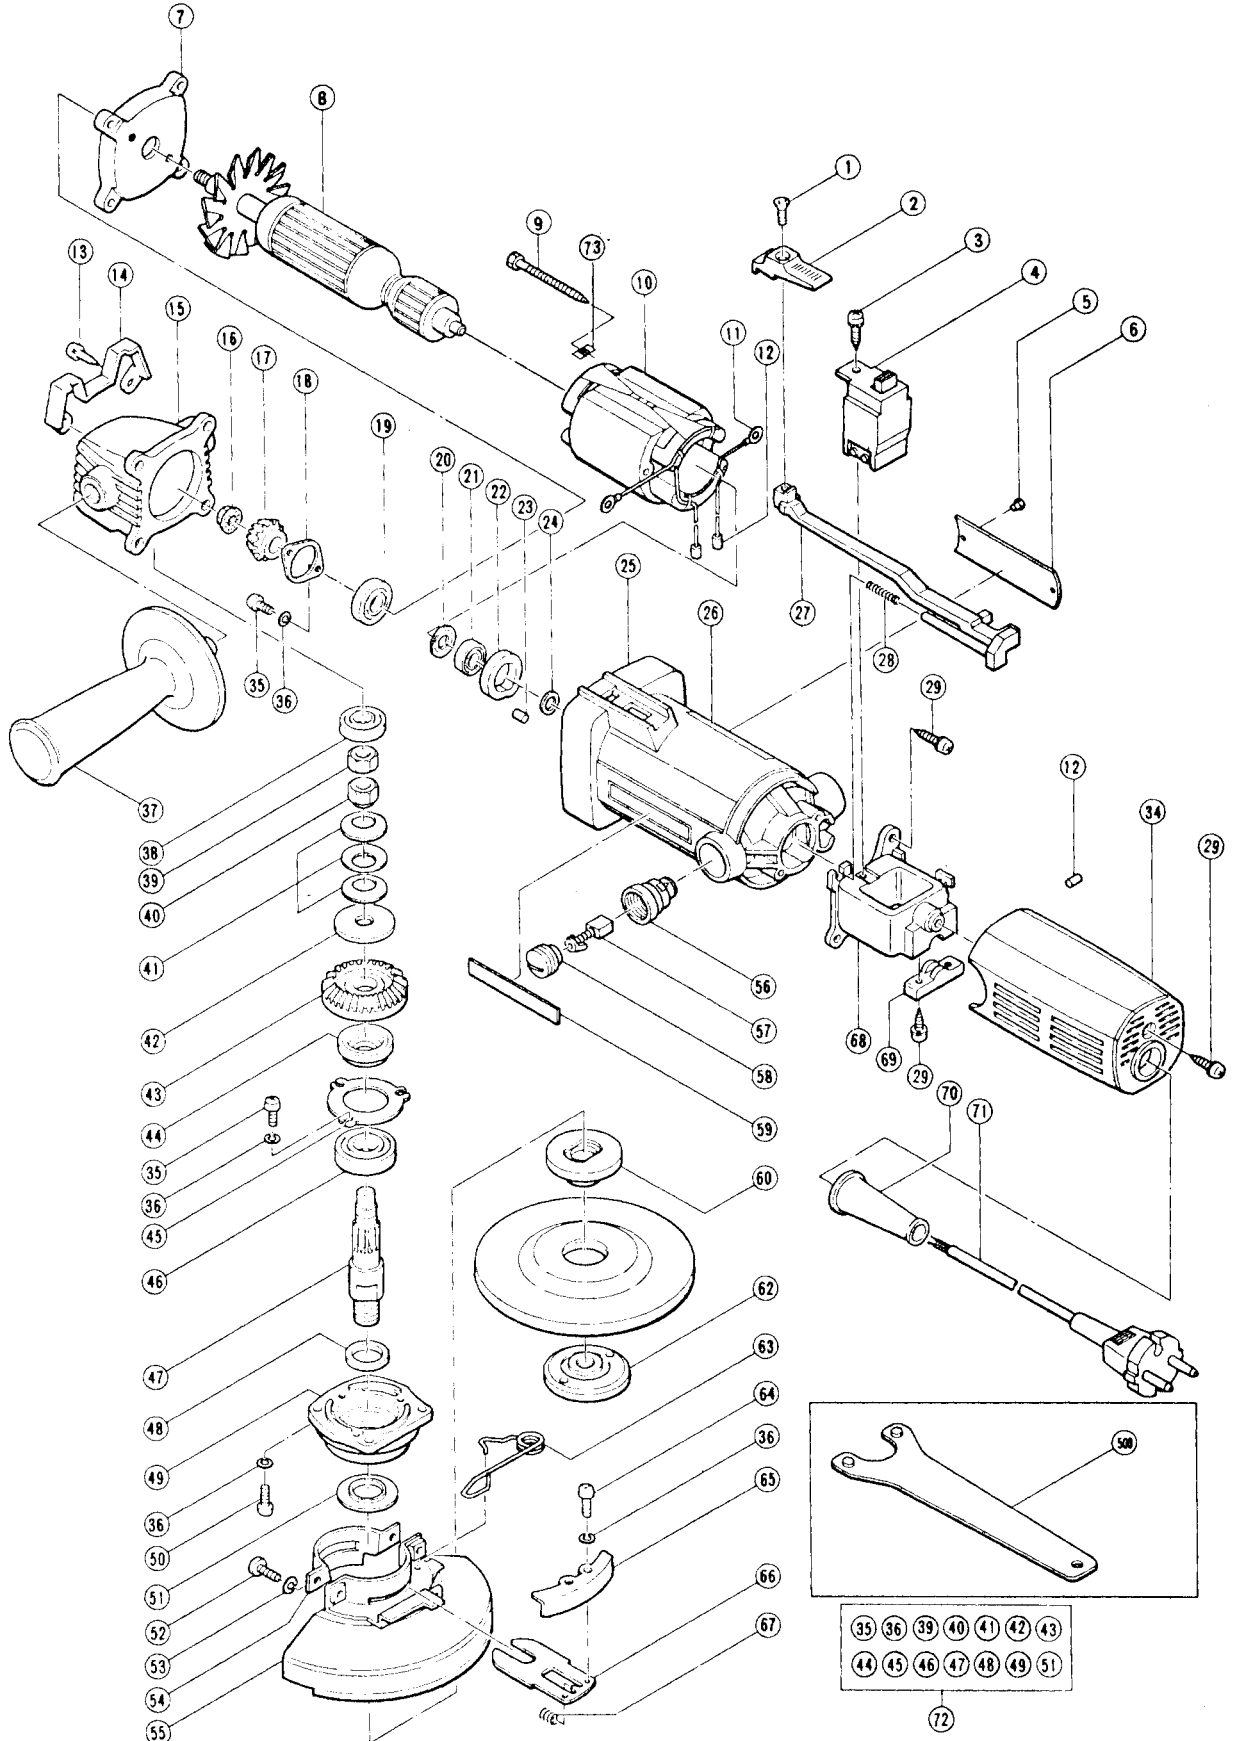

ELECTRIC TOOL PARTS LIST

■ 4 1/2" (115mm) ELECTRIC DISC GRINDER 1981.10.20

Type PDS-115A □

PDS-115A(A1)

PARTS (Prices are subject to change without notice)

PDS-115A(A1)

Item No.	Code No.	Parts Name	Q'ty	Remarks	List Price US\$
1	949323Z	Flat Hd. Screw M4 x 2	1	(10 pcs.)	0.40
2	938312Z	Slide Switch Knob (B)	1		0.40
3	982034Z	⊕ Hd. Tapping Screw M4 x 12	1		0.40
4	980778	Slide Switch	1		8.00
5	932642	Rivet 2.5 x 2.8	2		0.20
6	—	Name Plate	1		—
7	982024Z	Inner Cover	1		1.90
8	982042C	Armature Ass'y 115 V	1		31.00
9	982021Z	Hexagon Tapping Screw M4 x 70	2		0.40
10	982041P	Stator Ass'y 115 V	1	includ. 11, 12	12.70
11	930630	Brush Terminal Ass'y	2		0.40
12	937837Z	Tube (D)	4		0.40
13	982032Z	⊕ Hd. Tapping Screw M5 x 25	4		0.40
14	982031Z	Guard Plate	1		1.70
15	938217	Gear Cover	1		5.10
16	938071	Flange Nut	1	for M6	0.40
17	938047	Pinion	1		4.10
18	937876	Bearing Cover	1		0.40
19	939385	Ball Bearing (608VVC2 PS2-L)	1		2.60
20	980865	Washer (A)	1		0.40
21	939239	Ball Bearing (626VVC2)	1		2.60
22	982023Z	Bearing Bush	1		1.00
23	946362	Bearing Lock	1		0.20
24	980801	Stop Plate	1		0.40
25	982020Z	Housing Ass'y	1	includ. 56	12.70
26	937833Z	Caution Plate	1		0.40
27	937833Z	Slide Bar	1		1.70
28	938299Z	Spring	1		0.40
29	930446	⊕ Hd. Tapping Screw M4 x 16	5		0.40
34	982035Z	Tail Cover	1		2.50
35	949216Z	⊕ Hd. Machine Screw M4 x 10	5	(10 pcs.)	0.40
36	949453Z	Spring Lock Washer	11	for M4 (10 pcs.)	0.40
37	956633	Side Handle	1		2.10
38	939396	Ball Bearing (608ZZC2)	1		2.30
39	982074Z	Nut (B)	1		0.40
40	982073Z	Nut (A)	1		0.40
41	980877	Belleville Spring	3		0.40
42	980334Z	Slip Plate (B)	1		3.20
43	980333Z	Gear	1		10.70
44	982072Z	Slip Plate (A)	1		4.50
45	982030Z	Bearing Cover (B)	1		0.40
46	939390	Ball Bearing (6201VVCM)	1		2.50
47	982071Z	Spindle	1		12.70
48	937135	Felt Packing	1		0.20
49	982029Z	Packing Gland	1		5.80
50	949217Z	⊕ Hd. Machine Screw M4 x 12	4	(10 pcs.)	0.40
51	937136	Fringer	1		0.20
52	949241Z	⊕ Hd. Machine Screw M5 x 20	2	(10 pcs.)	0.40
53	949454Z	Spring Lock Washer	2	(10 pcs.)	0.40
54	982038Z	Set Plate (A)	1		0.40
55	982036Z	Wheel Guard Ass'y	1	includ. 36, 52 ~ 56, 63 ~ 67	8.70
56	937846	Brush Holder	2		1.20
57	999021	Carbon Brush	1		1.50