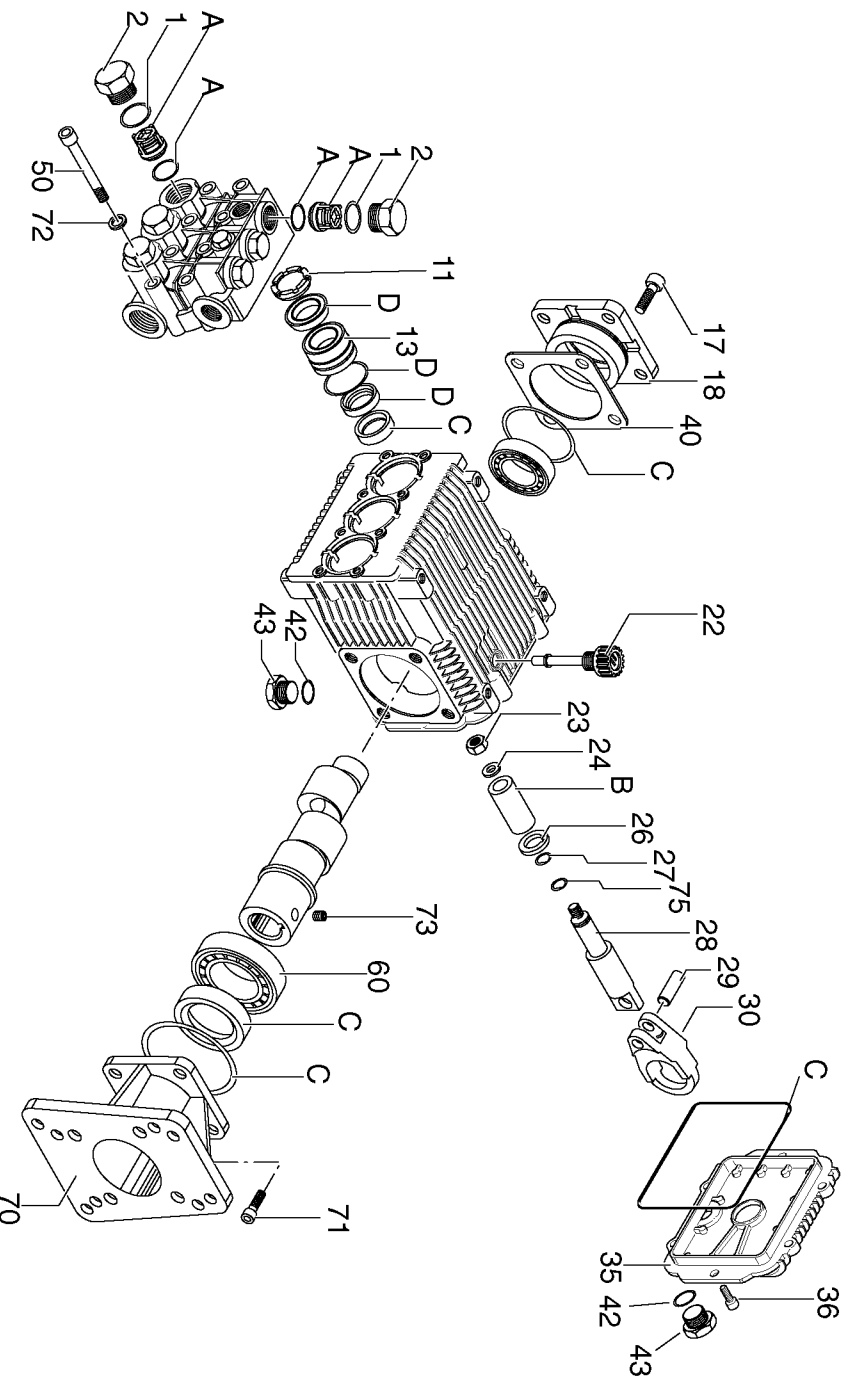

D25116- RKV4G40 - AR - Pump

Parts List for PCK4040SP Type 1

Item Number	Part Number	Description	Qty Required
1	AR-960160	O-RING	1
2	AR-960850	PLUG	1
11	AR-960110	RING SUPPORT	1
13	AR-1380090	GUIDE PISTON	1
17	000000-00	No Longer Available	1
18	AR-1380050	SUPPORT BEARING	1
22	AR-880130	CAP OIL	1
23	AR-962010	NUT	1
24	AR-962000	WASHER	1
26	AR-1380950	SPACER	1
27	AR-600180	O-RING	1
28	AR-1380920	PISTON GUIDING	1
29	AR-1380060	PIN PISTON	1
30	AR-1383020	ROD CONNECTING BRONZ	1
35	AR-1789010	COVER COMPLETE	1
36	AR-1343510	SCREW	1
40	AR-1380530	SHIM 5MM 0	1
40	000000-00	No Longer Available	1
40	AR-1380120	SHIM 1MM 0	1
40	AR-1380130	SHIM 2MM 0	1
42	AR-740290	O-RING	1
43	AR-1989600	PLUG	1
50	AR-820150	SCREW	1
60	AR-1380320	BEARING	1
70	000000-00	No Longer Available	1
71	AR-180030	SCREW	1
72	AR-1381850	WASHER	1

COPYRIGHT© 2005. All Rights Reserved.

Parts list, pricing, and availability subject to change. Please visit www.dewaltservicenet.com for current parts information.

Parts List for PCK4040SP Type 1

Item Number	Part Number	Description	Qty Required
73	AR-820440	SCREW GRUB	1
75	AR-1080401	RING	1
76	AR-1828	KIT VALVE	1
77	AR-2546	KIT PLUNGER	1
78	AR-1856	KIT OIL SEAL	1
79	AR-1857	KIT WATER SEAL	1
100	AR-20992	UNLOADER	1
101	AR-1560580	PLUG KNOB	1
102	000000-00	No Longer Available	1
103	AR-1660210	NUT	1
104	AR-1560400	HANDLE PRESSURE ADJU	1
105	AR-1560420	COVER SPRING	1
106	AR-1080070	PIN	1
107	AR-2260120	SPRING GUIDE	1
108	AR-2260140	PLATE UPPER	1
109	AR-1560350	SPRING	1
110	000000-00	No Longer Available	1
111	AR-2260060	PISTON	1
113	AR-2260040	PISTON GUIDE	1
116	AR-2260450	JET BY-PASS	1
118	AR-2260080	SEAT	1
121	AR-1540272	SCREW	1
123	AR-1540170	JET	1
124	AR-1560140	SPRING	1
126	AR-1560111	NIPPLE 3/8	1
127	000000-00	No Longer Available	1
131	AR-2260420	SCREW	1