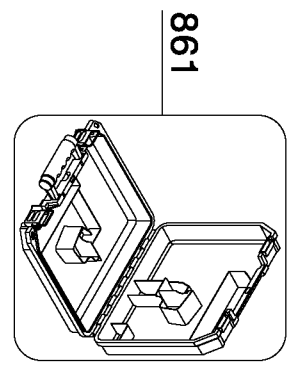

866

871

861

Parts List for PC1800D Type 1

Item Number	Part Number	Description	Qty Required
1	90542494	DRILL	1
2	90535667	KEYLESS CHUCK	1
3	5103096-01	SCREW	1
4	90530641	ACTUATOR FWR/REV	1
861	90532919	KIT BOX	1
866	PC18B	BATTERY PACK	1
866	90543485	18V BATTERY	1
871	90550550-02	CHARGER	1
871	90545445	CHARGER	1