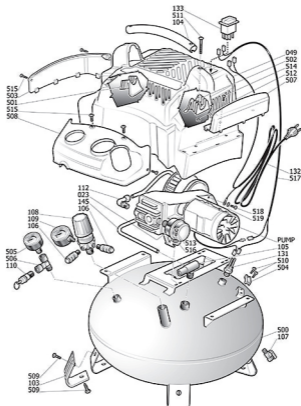

PC1280 1 1/2 HP Electric Air Compressor

Parts Reference Guide

Item	Code	Description for PARTS LIST	Qty	Item	Code	Description for PARTS LIST	Qty
023	9054006	AIR FILTER	1	503	9038778	PLASTIC POCKET	1
049	9038777	SHROUD	1	504	9064009	LOCK CABLE	1
103	9038773	RUBBER FOOT	4	505	9052150	GAUGE 1.5"	1
104	9083713	HANDLE	1	506	9050512	T" (FFM) CONNECTION	1
105	9048104	CHECK VALVE	1	507	9038779	CORD HOOK	1
106	9047086	QUICK COUPLING	2	508	9038774	CONTROL PANEL	1
107	9047052	DRAINING VALVE	1	509	9115012	SCREW 6X16 TE	8
108	9051181	PRESSURE REGULATOR	1	510	9142592	SCREW PARKER AB 3.9X16	2
109	9052149	GAUGE 2"	1	511	9104186	SCREW 6X50 TBEI	2
110	9049115	SAFETY VALVE	1	512	9412055	NUT M6	2
112	9050601	ELBOW	1	513	9101094	SCREW 6X14 TCEI	3
131	9063227	PRESSURE SWITCH	1	514	9104148	SCREW 6X20 TBEI	4
132	9412185	CORD WITH PLUG	1	515	9142772	SCREW PARKER AB 4.2X16	6
133	9414765	POWER SWITCH	1	516	9131654	WASHER 6X12X1.5	3
145	9043500	SENDING PIPE	1	517	9065704	CABLE 2 WIRES	1
500	9413443086	AIR TANK	1	518	9114042	SCREW 4X8	1
501	9038775	HANDLE LOCKER (RIGHT)	1	519	9134300	WASHER M4	1
502	9038776	HANDLE LOCKER (LEFT)	1	PUMP	9417021	PUMP QL197 V120	1