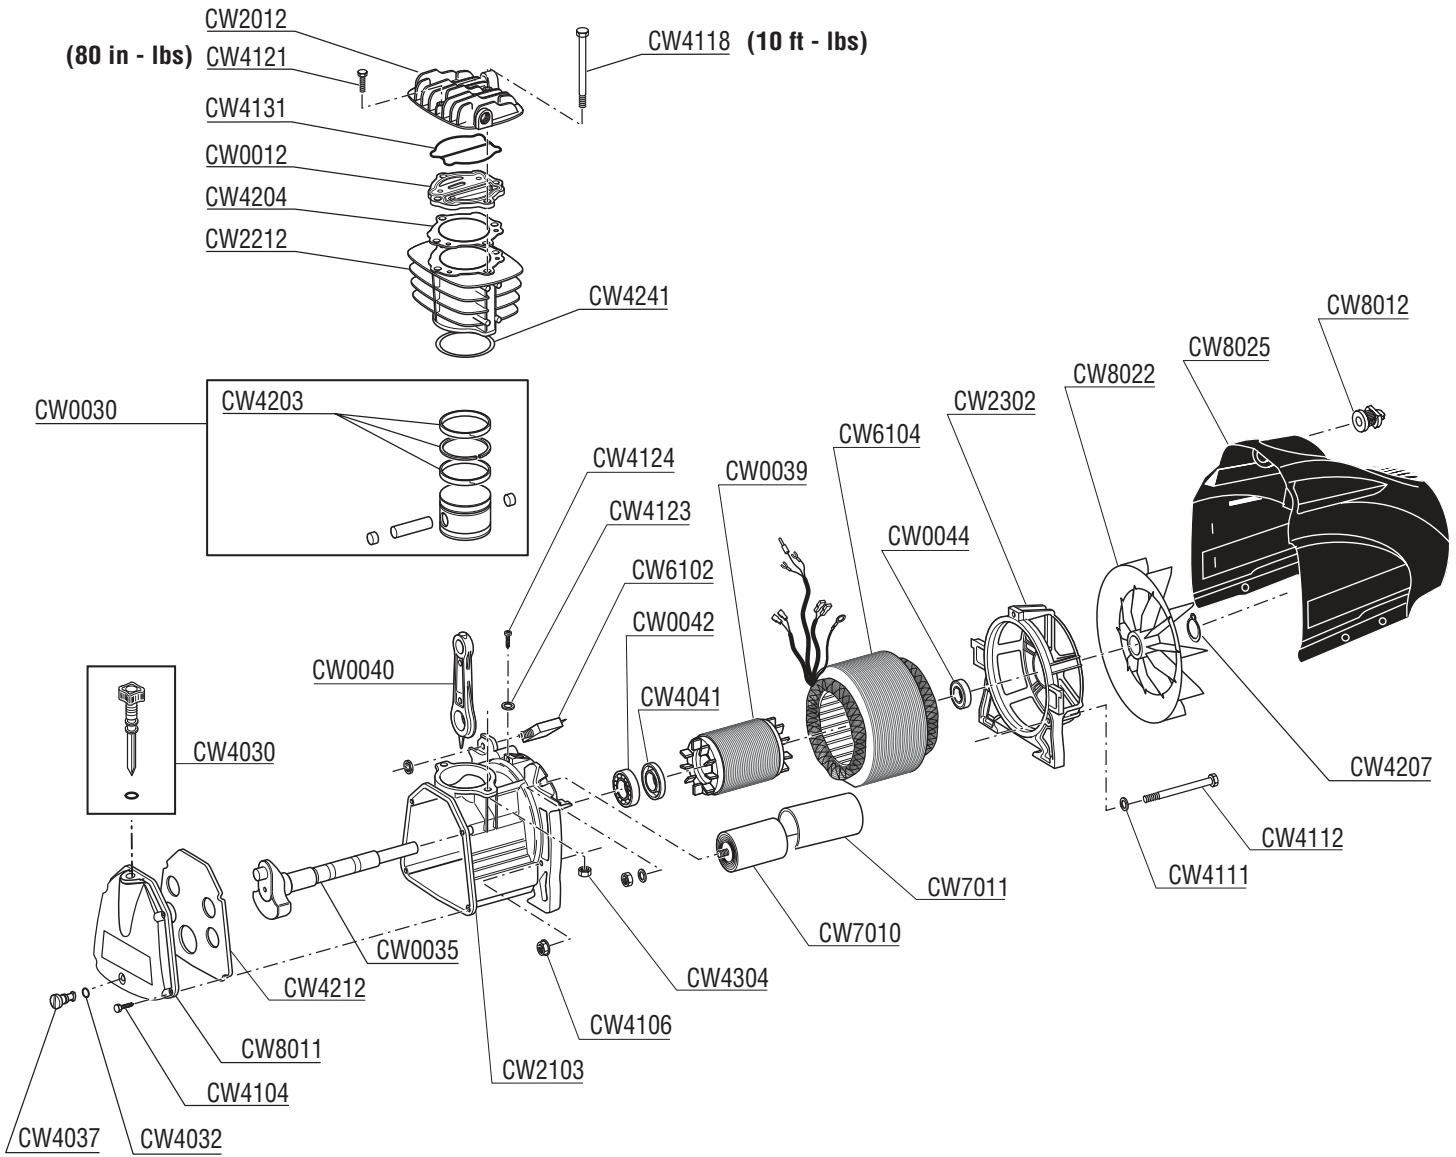

PC1130 Electric Compressor

Parts Reference Guide

*** Schematic drawings inside**

SENCO PRODUCTS, INC.
8485 Broadwell Road.
Cincinnati, Oh. 45244
www.senco.com

Questions? Comments? call Senco's toll-free Action-line:
1-800-543-4596 (North & South America only)
or e-mail: toolprof@senco.com

PC1130 Electric Compressor

SENCO®

PC1130 Electric Compressor

SENCO®

PC1130 Electric Compressor

REPLACEMENT PARTSLIST • LISTA DE PARTES DE REPUESTO • ERSATSTEILE-LISTE • LISTE DE PIÈCES DE RECHANGE

PART NO.	DESCRIPTION	DESCRIPCIÓN	BESCHREIBUNG	DÉSIGNATION
CW0012	VALVE PLATE			
CW0030	COMPLETE PISTON			
CW0035	CRANKSHAFT			
CW0039	ROTOR			
CW0040	CONNECTING ROD			
CW0042	BEARING			
CW0044	BEARING			
CW1130	PUMP SF2500 120V/60Hz			
CW2012	HEAD			
CW2103	CRANKCASE			
CW2212	CYLINDER			
CW2302	REAR COVER			
CW2310	TANK			
CW2320	ISOLATOR			
CW4023	DRAIN VALVE			
CW4030	DIPSTICK ASSY			
CW4032	O-RING			
CW4037	SCREW			
CW4041	SEAL RING			
CW4050	DISCHARGE TUBE			
CW4055	SEAL			
CW4062	NIPPLE			
CW4066	RELIEF VALVE			
CW4070	CHECK VALVE			
CW4076	LOCKNUT			
CW4077	LOCKNUT			
CW4078	COMPRESSION FITTING			
CW4080	COMPRESSION FITTING			
CW4081	RILSAN TUBE			
CW4085	TAPPING SCREW			
CW4090	COLD START VALVE			
CW4091	T-FITTING			
CW4104	SCREW			
CW4106	NUT			
CW4108	NUT			
CW4111	LOCKWASHER			
CW4112	SCREW			
CW4118	SCREW			
CW4121	SCREW			
CW4123	LOCKWASHER			
CW4124	TAPPING SCREW			
CW4131	HEAD GASKET			
CW4139	NIPPLE			
CW4204	CYLINDER GASKET			
CW4203	PISTON RING KIT			
CW4207	CIRCLIP			
CW4212	COVER GASKET			
CW4241	O-RING			
CW4304	NUT			
CW6102	OVERLOAD CUT-OUT			
CW6104	WOUND STATOR			
CW6112	POWER CABLE			
CW7010	CAPACITOR			
CW7011	CAPACITOR COVER			
CW8011	FRONT COVER			
CW8012	FILTER ELEMENT			
CW8022	FAN			
CW8025	SHROUD			
CW8026	GRIP			
CW8027	VIBRATION DAMPER			
CW9100	REGULATOR			
PC0051	TANK GAUGE			
PC0057	REGULATOR GAUGE			
PC0479	PLUG			
PC0901	QUICK COUPLER			