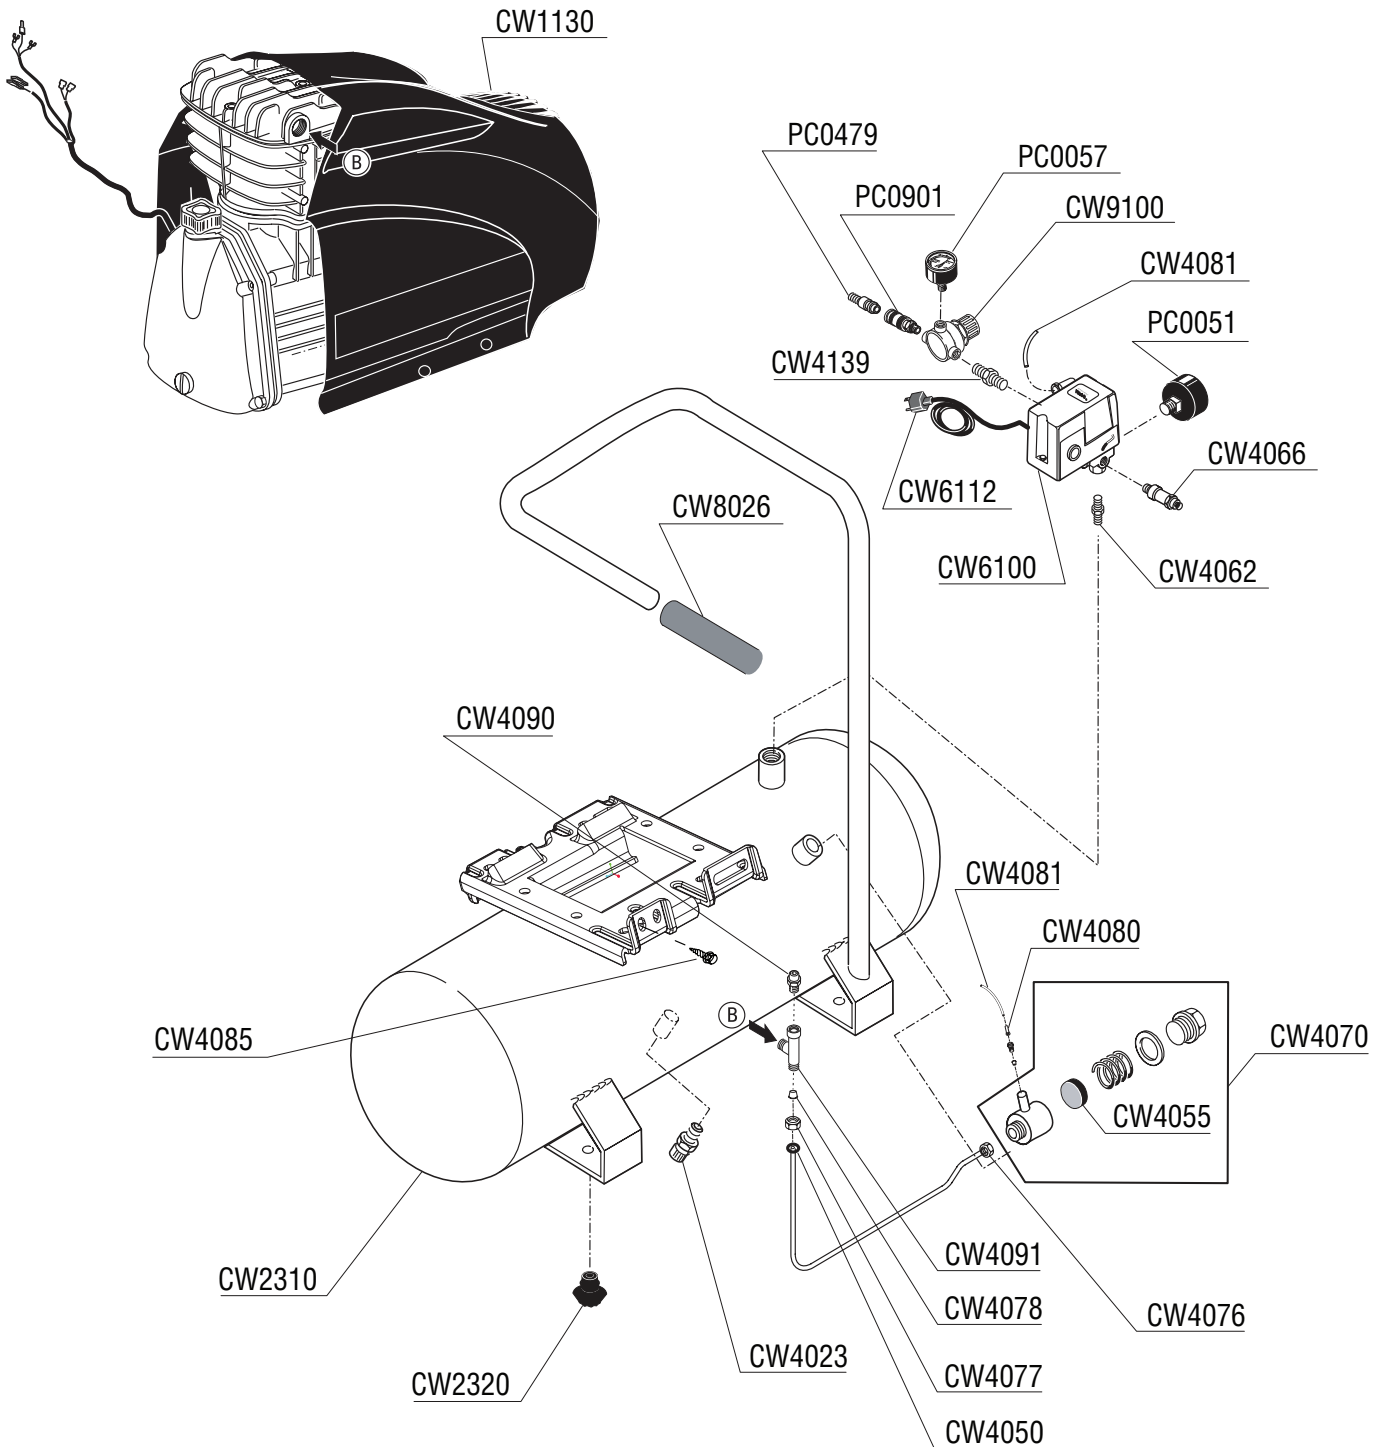

PC1130 Electric Compressor

Parts Reference Guide

*** Schematic drawings inside**

SENCO PRODUCTS, INC.
8485 Broadwell Road.
Cincinnati, Oh. 45244
www.senco.com

Questions? Comments? call Senco's toll-free Action-line:
1-800-543-4596 (North & South America only)
or e-mail: toolprof@senco.com

PC1130 Electric Compressor

SENCO®

PC1130 Electric Compressor

SENCO®

PC1130 Electric Compressor

REPLACEMENT PARTSLIST • LISTA DE PARTES DE REPUESTO • ERSATSTEILE-LISTE • LISTE DE PIÈCES DE RECHANGE

PART NO.	DESCRIPTION	DESCRIPCIÓN	BESCHREIBUNG	DÉSIGNATION
CW0012	VALVE PLATE			
CW0030	COMPLETE PISTON			
CW0035	CRANKSHAFT			
CW0039	ROTOR			
CW0040	CONNECTING ROD			
CW0042	BEARING			
CW0044	BEARING			
CW1130	PUMP SF2500 120V/60Hz			
CW2012	HEAD			
CW2103	CRANKCASE			
CW2212	CYLINDER			
CW2302	REAR COVER			
CW2310	TANK			
CW2320	ISOLATOR			
CW4023	DRAIN VALVE			
CW4030	DIPSTICK ASSY			
CW4032	O-RING			
CW4037	SCREW			
CW4041	SEAL RING			
CW4050	DISCHARGE TUBE			
CW4055	SEAL			
CW4062	NIPPLE			
CW4066	RELIEF VALVE			
CW4070	CHECK VALVE			
CW4076	LOCKNUT			
CW4077	LOCKNUT			
CW4078	COMPRESSION FITTING			
CW4080	COMPRESSION FITTING			
CW4081	RILSAN TUBE			
CW4085	TAPPING SCREW			
CW4090	COLD START VALVE			
CW4091	T-FITTING			
CW4104	SCREW			
CW4106	NUT			
CW4108	NUT			
CW4111	LOCKWASHER			
CW4112	SCREW			
CW4118	SCREW			
CW4121	SCREW			
CW4123	LOCKWASHER			
CW4124	TAPPING SCREW			
CW4131	HEAD GASKET			
CW4139	NIPPLE			
CW4204	CYLINDER GASKET			
CW4203	PISTON RING KIT			
CW4207	CIRCLIP			
CW4212	COVER GASKET			
CW4241	O-RING			
CW4304	NUT			
CW6102	OVERLOAD CUT-OUT			
CW6104	WOUND STATOR			
CW6112	POWER CABLE			
CW7010	CAPACITOR			
CW7011	CAPACITOR COVER			
CW8011	FRONT COVER			
CW8012	FILTER ELEMENT			
CW8022	FAN			
CW8025	SHROUD			
CW8026	GRIP			
CW8027	VIBRATION DAMPER			
CW9100	REGULATOR			
PC0051	TANK GAUGE			
PC0057	REGULATOR GAUGE			
PC0479	PLUG			
PC0901	QUICK COUPLER			