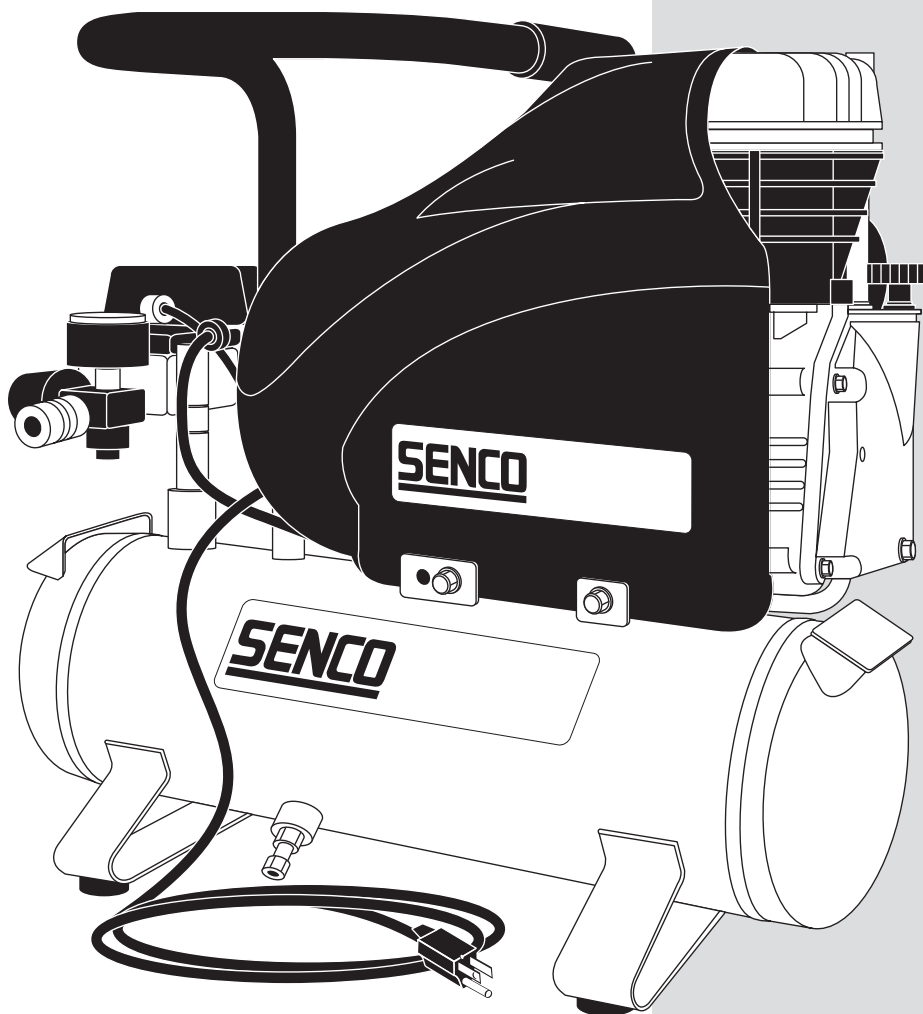

PC1130 Electric Compressor

Parts Reference Guide

*** Schematic drawings inside**

SENCO PRODUCTS, INC.
8485 Broadwell Road.
Cincinnati, Oh. 45244
www.senco.com

Questions? Comments? call Senco's toll-free Action-line:
1-800-543-4596 (North & South America only)
or e-mail: toolprof@senco.com

PC1130 Electric Compressor

SENCO®

PC1130 Electric Compressor

SENCO®

PC1130 Electric Compressor

REPLACEMENT PARTSLIST • LISTA DE PARTES DE REPUESTO • ERSATSTEILE-LISTE • LISTE DE PIÈCES DE RECHANGE

PART NO.	DESCRIPTION	DESCRIPCIÓN	BESCHREIBUNG	DÉSIGNATION
CW0012	VALVE PLATE			
CW0030	COMPLETE PISTON			
CW0035	CRANKSHAFT			
CW0039	ROTOR			
CW0040	CONNECTING ROD			
CW0042	BEARING			
CW0044	BEARING			
CW1130	PUMP SF2500 120V/60Hz			
CW2012	HEAD			
CW2103	CRANKCASE			
CW2212	CYLINDER			
CW2302	REAR COVER			
CW2310	TANK			
CW2320	ISOLATOR			
CW4023	DRAIN VALVE			
CW4030	DIPSTICK ASSY			
CW4032	O-RING			
CW4037	SCREW			
CW4041	SEAL RING			
CW4050	DISCHARGE TUBE			
CW4055	SEAL			
CW4062	NIPPLE			
CW4066	RELIEF VALVE			
CW4070	CHECK VALVE			
CW4076	LOCKNUT			
CW4077	LOCKNUT			
CW4078	COMPRESSION FITTING			
CW4080	COMPRESSION FITTING			
CW4081	RILSAN TUBE			
CW4085	TAPPING SCREW			
CW4090	COLD START VALVE			
CW4091	T-FITTING			
CW4104	SCREW			
CW4106	NUT			
CW4108	NUT			
CW4111	LOCKWASHER			
CW4112	SCREW			
CW4118	SCREW			
CW4121	SCREW			
CW4123	LOCKWASHER			
CW4124	TAPPING SCREW			
CW4131	HEAD GASKET			
CW4139	NIPPLE			
CW4204	CYLINDER GASKET			
CW4203	PISTON RING KIT			
CW4207	CIRCLIP			
CW4212	COVER GASKET			
CW4241	O-RING			
CW4304	NUT			
CW6102	OVERLOAD CUT-OUT			
CW6104	WOUND STATOR			
CW6112	POWER CABLE			
CW7010	CAPACITOR			
CW7011	CAPACITOR COVER			
CW8011	FRONT COVER			
CW8012	FILTER ELEMENT			
CW8022	FAN			
CW8025	SHROUD			
CW8026	GRIP			
CW8027	VIBRATION DAMPER			
CW9100	REGULATOR			
PC0051	TANK GAUGE			
PC0057	REGULATOR GAUGE			
PC0479	PLUG			
PC0901	QUICK COUPLER			