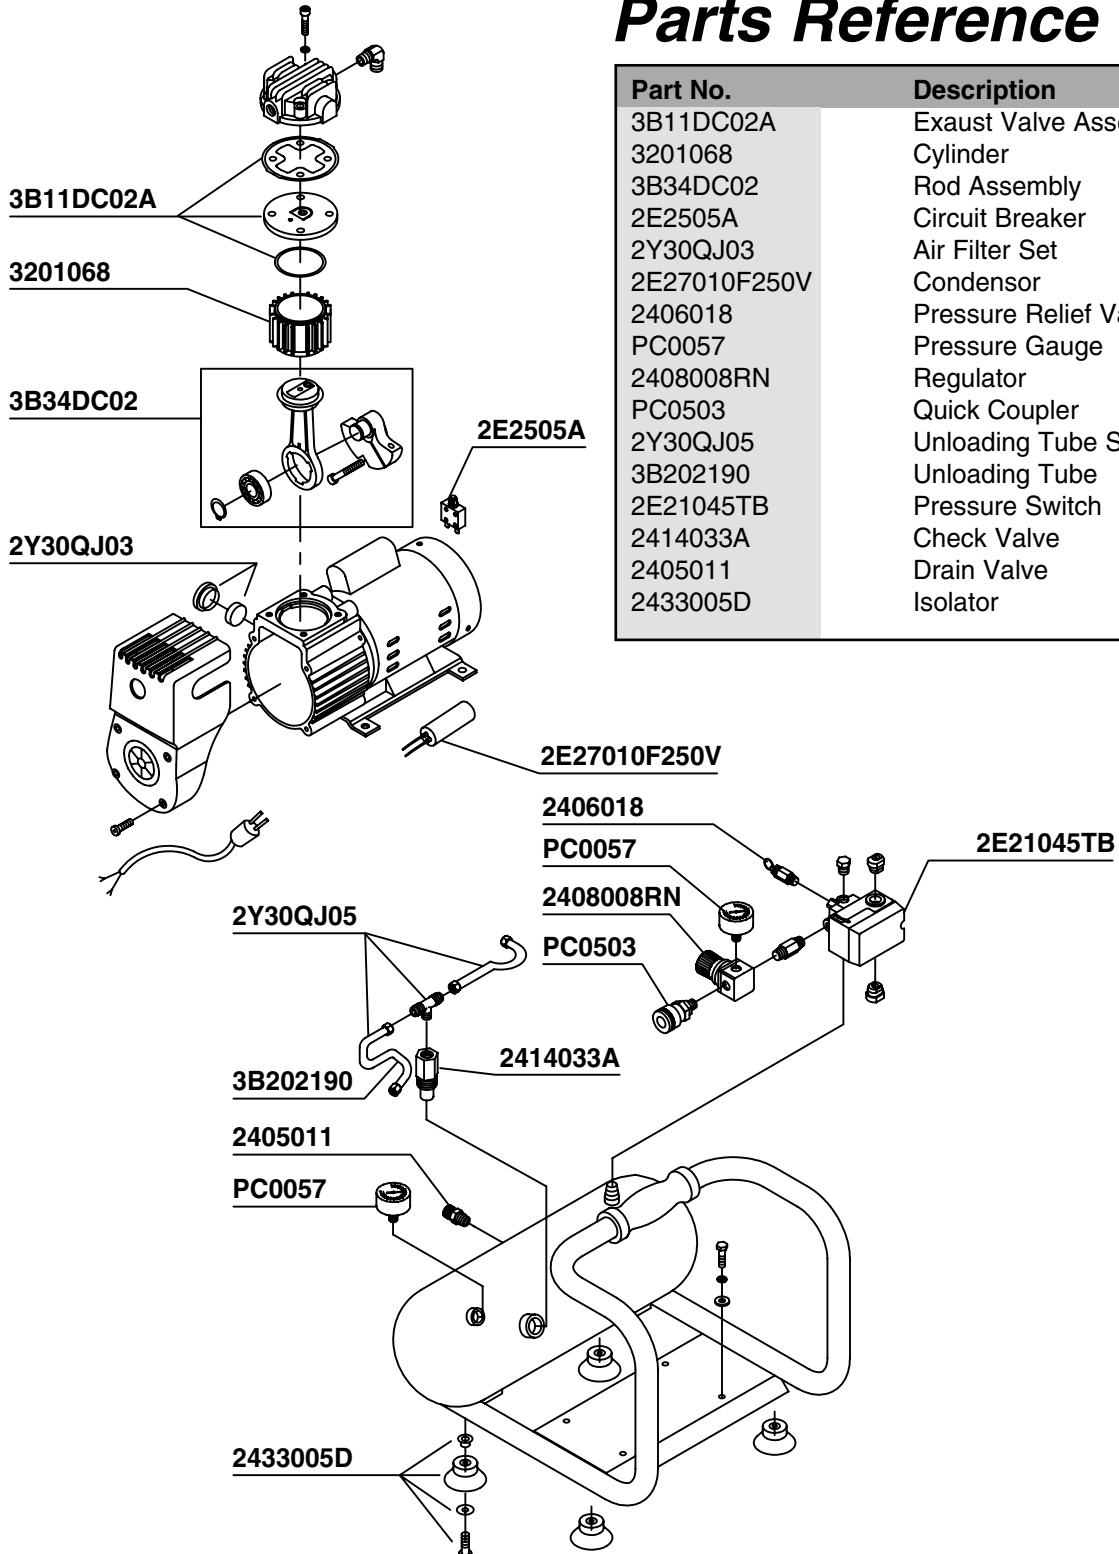

PC1010 1/2 HP Electric Air Compressor

Parts Reference Guide

Part No.	Description
3B11DC02A	Exhaust Valve Assembly
3201068	Cylinder
3B34DC02	Rod Assembly
2E2505A	Circuit Breaker
2Y30QJ03	Air Filter Set
2E27010F250V	Condensator
2406018	Pressure Relief Valve
PC0057	Pressure Gauge
2408008RN	Regulator
PC0503	Quick Coupler
2Y30QJ05	Unloading Tube Set
3B202190	Unloading Tube
2E21045TB	Pressure Switch
2414033A	Check Valve
2405011	Drain Valve
2433005D	Isolator