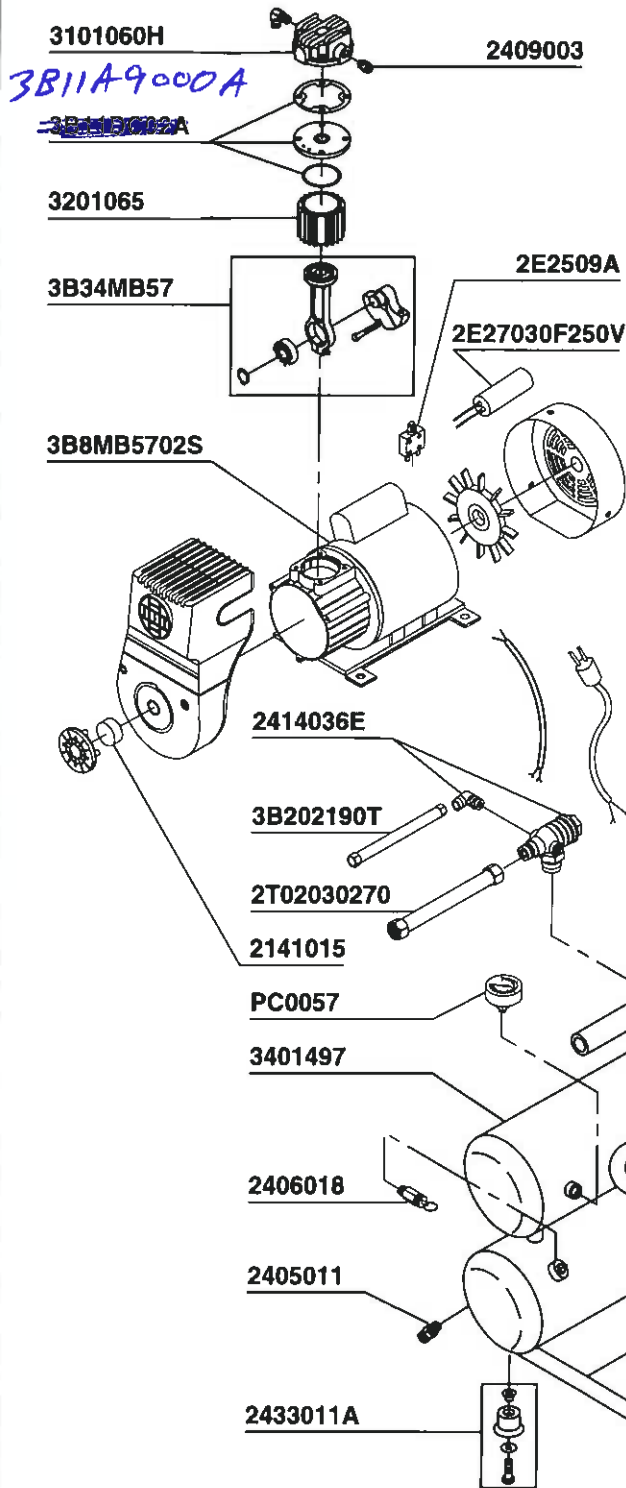

PC0968 Electric Air Compressor

Parts Reference Guide

Part No.	Description
3101060H	Cylinder Head
2409003	Cold Start Valve
3B11A9000A	Exhaust Valve Assembly
3201065	Cylinder
3B34MB57	Piston Rod Assembly
3B8MB5702S	Motor
2E27030F250V	Running Capacitor
2E2509A	Breaker
2141015	Filter Element
3401497	Air Tank
2433011A	Isolators
2405011	Drain Valve
2414036E	Check Valve Set
3B202190T	Unloading Tube
2T02030270	Discharge Tube
2E21013TBQJ	Pressure Switch
2406018	Pressure Relief Valve
PC0503	Quick Coupler
PC0057	Pressure Gauge
2408008LN	Regulator

© 2005 by Senco Products, Inc.

PC0968 Revised Date: 11805 (Replaces 12/15/04) 2005 by SENC0 Products, Inc. Cincinnati, OH 45244-USA

Questions? Comments? call SENC0's toll-free Action-line: 1-800-543-4596 or e-mail: toolprof@senco.com