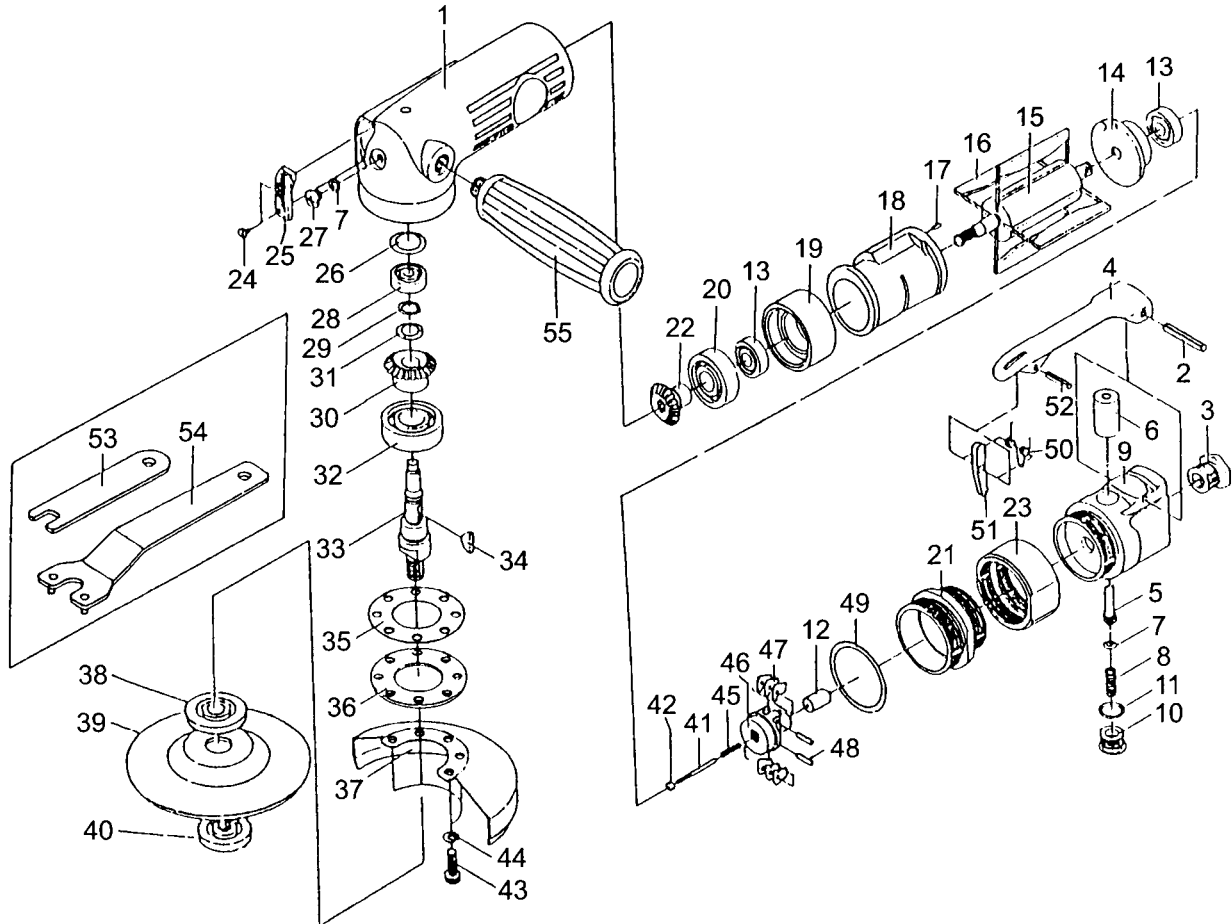

JET

EQUIPMENT & TOOLS

JSM-619 & JSM-6195B

Parts List for JET JSM-619 & JSM-6195B

Index No.	Part No.	Description	Size	Quantity
1.....	SM-61901	Motor Housing		1
2.....	SM-61902	Spring Pin		1
3.....	SM-30103	Air Inlet Bushing (connection)		1
4.....	SM-61904	Trigger		1
5.....	SM-61905	Valve Stem		1
6.....	SM-61906	Bushing		1
7.....	SM-61907	O-ring		2
8.....	SM-61908	Valve Spring		1
9.....	SM-61909	Throttle Valve Housing		1