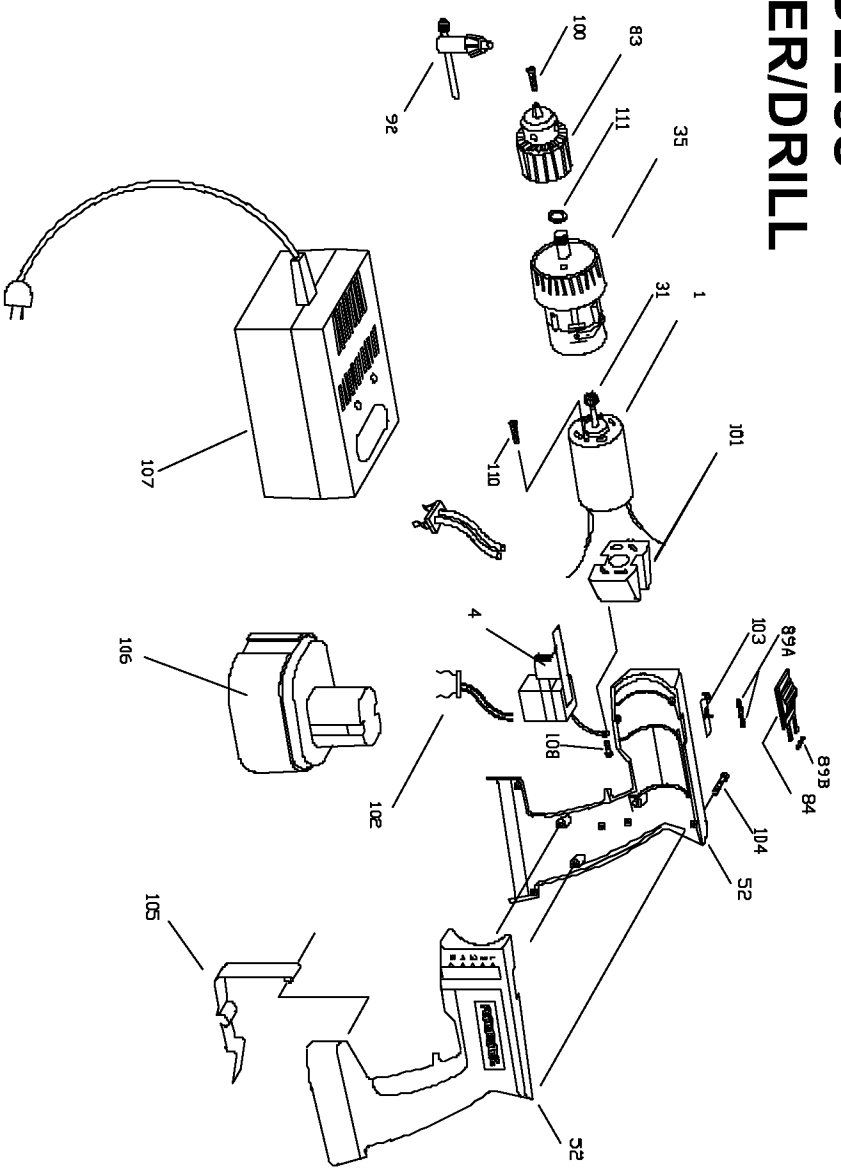

PORTER-CABLE CORDLESS DRIVER/DRILL

WARNING: Electrical repairs should only be attempted by trained repairmen. Contact the nearest Porter-Cable Service Center or other competent repair center.

852

Parts List for J-852 Type 2

Item Number	Part Number	Description	Qty Required
1	000000-00	No Longer Available	1
4	698955	SWITCH ASSY	1
31	875359	PINION GEAR	1
35	882673	SHIFT YOKE	1
35	875358	GEAR BOX/CLUTCH ASSY	1
52	000000-00	No Longer Available	1
52	882673	SHIFT YOKE	1
83	692074	CHUCK PKG.	1
84	882673	SHIFT YOKE	1
89	000000-00	No Longer Available	1
92	826226	KEY	1
100	875380	SCREW	1
101	000000-00	No Longer Available	1
102	698948	CONTACT/LEAD ASSY	1
104	888993	SCREW	10
105	698946	CLIP	1
106	000000-00	No Longer Available	1
107	000000-00	No Longer Available	1
108	000000-00	No Longer Available	1
110	000000-00	No Longer Available	1
111	698159	SPACER	1
856	698950	BIT	1
856	000000-00	No Longer Available	1
861	000000-00	No Longer Available	1
861	000000-00	No Longer Available	1