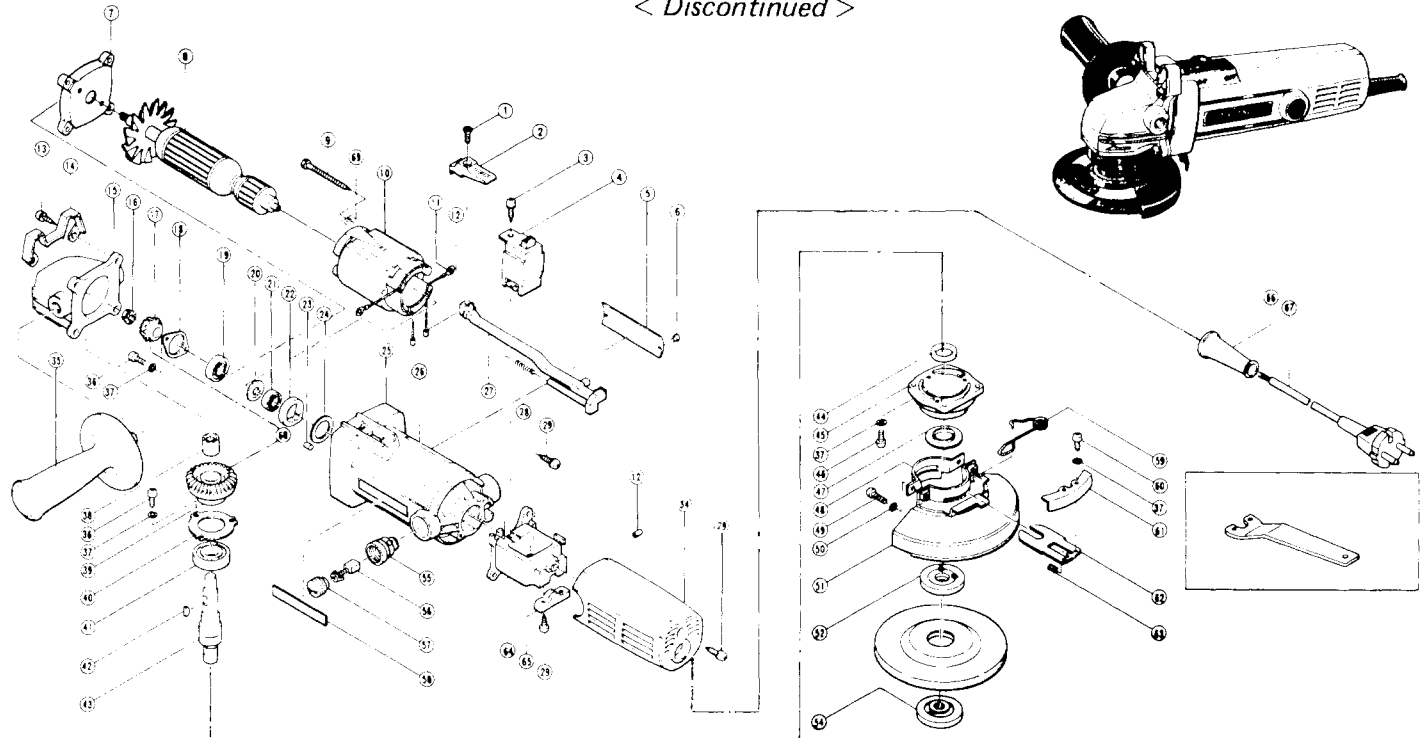

HITACHI

4" DISC GRINDER

Model G 10

< Discontinued >

ITEM NO.	PART NO.	NO. USED	DESCRIPTION	SUPPLY QTY	ITEM NO.	PART NO.	NO. USED	DESCRIPTION	SUPPLY QTY
1	949323	1	Flat Head. Screw M4×12	10	38	982027	1	Needle Bearing HK1010	
2	938312	1	Slide Switch Knob (B)		39	938046	1	Gear	
3	982034	1	Tapping Screw D4×12		40	982030Z	1	Bearing Cover (B)	
4	980778	1	Slide Switch		41	6201VV	1	Ball Bearing 6201VVCMP2S	
5	—	1	Name Plate		42	940220	1	Woodruff Key 2.5×8	
6	932642	2	Rivet 2.5×2.8		43	982300Z	1	Spindle	
7	982024	1	Inner Cover		44	937135	1	Felt Packing	
8	360009C	1	Armature		45	982029Z	1	Packing Gland	
9	982021	2	Hexagon Tapping Screw D4×70		46	949217	4	Machine Screw M4×12	10
10	982041P	1	Stator Assembly (includes item 11,12)		47	937136	1	Fringer	
11	930630	2	Brush Terminal		48	982038Z	1	Set Plate (A)	
12	981373	4	Tube (D)		49	949241	2	Machine Screw M5×20	10
13	982032	4	Tapping Screw D5×25		50	949454	2	Spring Washer M5	10
14	982031Z	1	Guard Plate		51	982304Z	1	Wheel Guard Assembly (includes Item 37,48-50,59-63)	
15	982026Z	1	Gear Cover		52	936517	1	Wheel Washer	
16	938071	1	Flange Nut M6		54	936583Z	1	Wheel Nut	
17	938047	1	Pinion		55	937846	2	Brush Holder	
18	937876	1	Bearing Cover		56	999021	2	Carbon Brush	2
19	608VVM	1	Ball Bearing 608VVMC2EPS2L		56 A	999084	2	Auto Stop Carbon Brush	2
20	980865	1	Washer (A)		57	937847	2	Brush Cap	
21	626VVM	1	Ball Bearing 626VVMC2ERPS2L		58	957561	1	HITACHI Label	
22	982023Z	1	Bearing Brush		59	982046Z	1	Stopper	
23	931701	1	Bearing Lock		60	949214	2	Machine Screw M4×6	10
24	980801	1	Stop Plate		61	982040Z	1	Push Plate	
25	982020Z	1	Housing Assembly (includes item 55)		62	982302Z	1	Lock Plate	
26	937833Z	1	Caution Plate		63	982039Z	1	Spring	
27	982033Z	1	Slide Bar		64	982044	1	Switch Holder	
28	938299Z	1	Spring		65	960266	1	Cord Clip	
29	930446	3	Tapping Screw D4×16 w / Washer		66	938051	1	Cord Armor	
34	982035Z	1	Tail Cover		67	500240Z	1	Cord	
35	956633	1	Slide Handle		68	938045	1	Gear Assembly (includes Item 17,39)	
36	949216	5	Machine Screw M4×10	10	69	960107	2	Special Washer	
37	949453	11	Spring Washer M4	10					