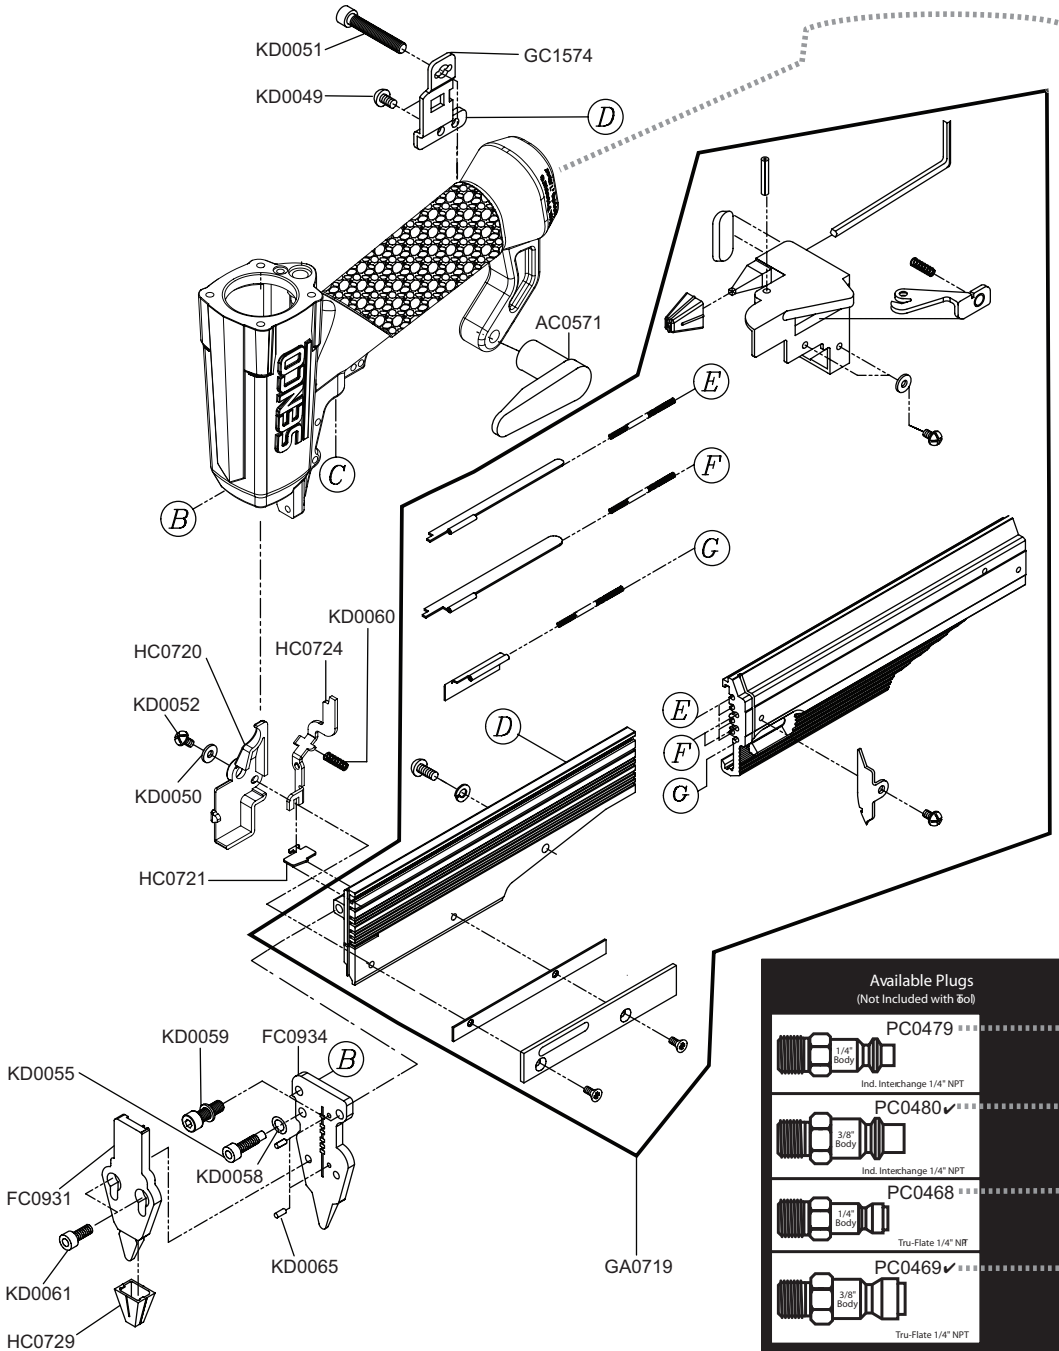

Micro Pinner

FinishPro® 23SXP

Available Plugs
(Not Included with tool)

	PC0479
Ind. Interchange 1/4" NPT	
	PC0480
Ind. Interchange 1/4" NPT	
	PC0468
Tru-Flate 1/4" NPT	
	PC0469
Tru-Flate 1/4" NPT	

4 Recommended Plugs
Plugs shown smaller than actual size