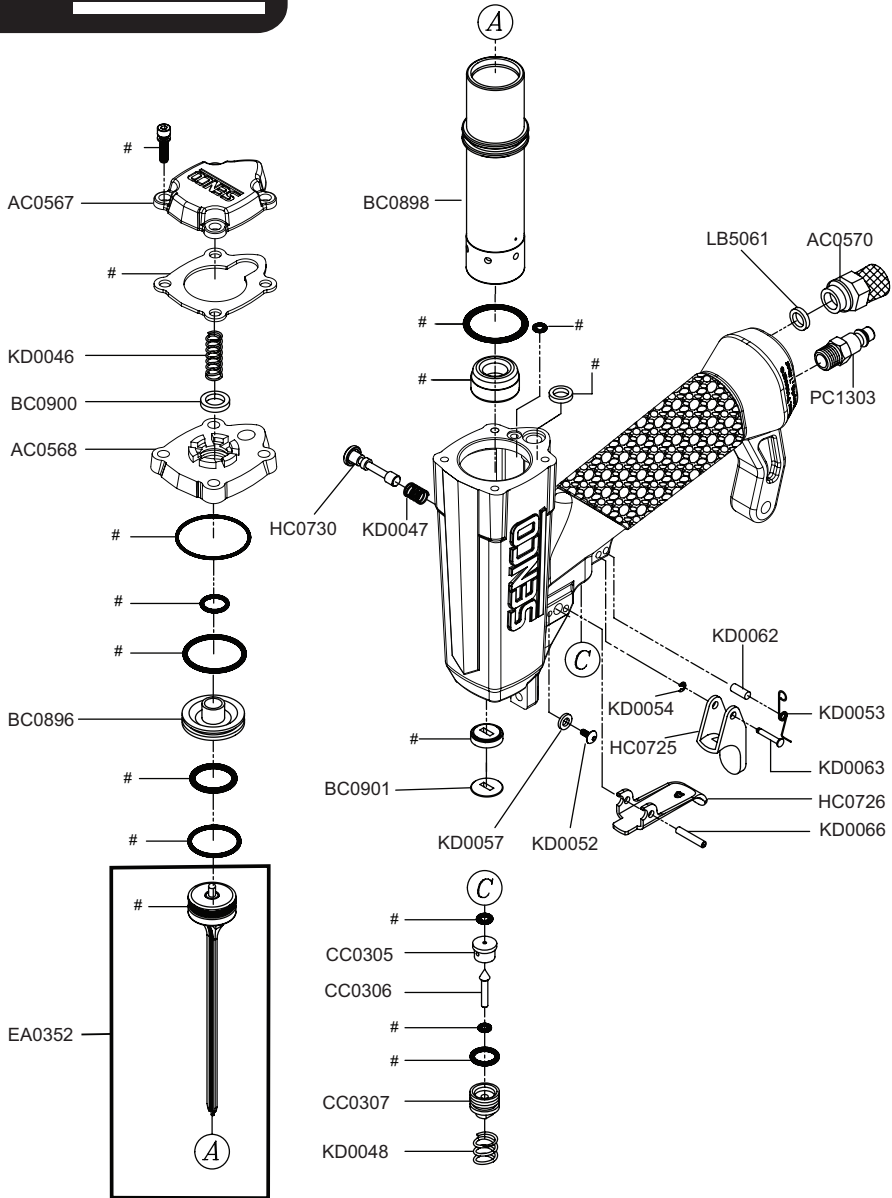

### Guía de referencia de piezas

# Micro Pinner

**FinishPro® 23LXP**

Available Plugs  
(Not Included with Tool)

	PC0479
1/4" Body	Ind. Interchange 1/4" NPT
	PC0480
3/8" Body	Ind. Interchange 1/4" NPT
	PC0468
1/4" Body	Tru-Flate 1/4" NPT
	PC0469
3/8" Body	Tru-Flate 1/4" NPT