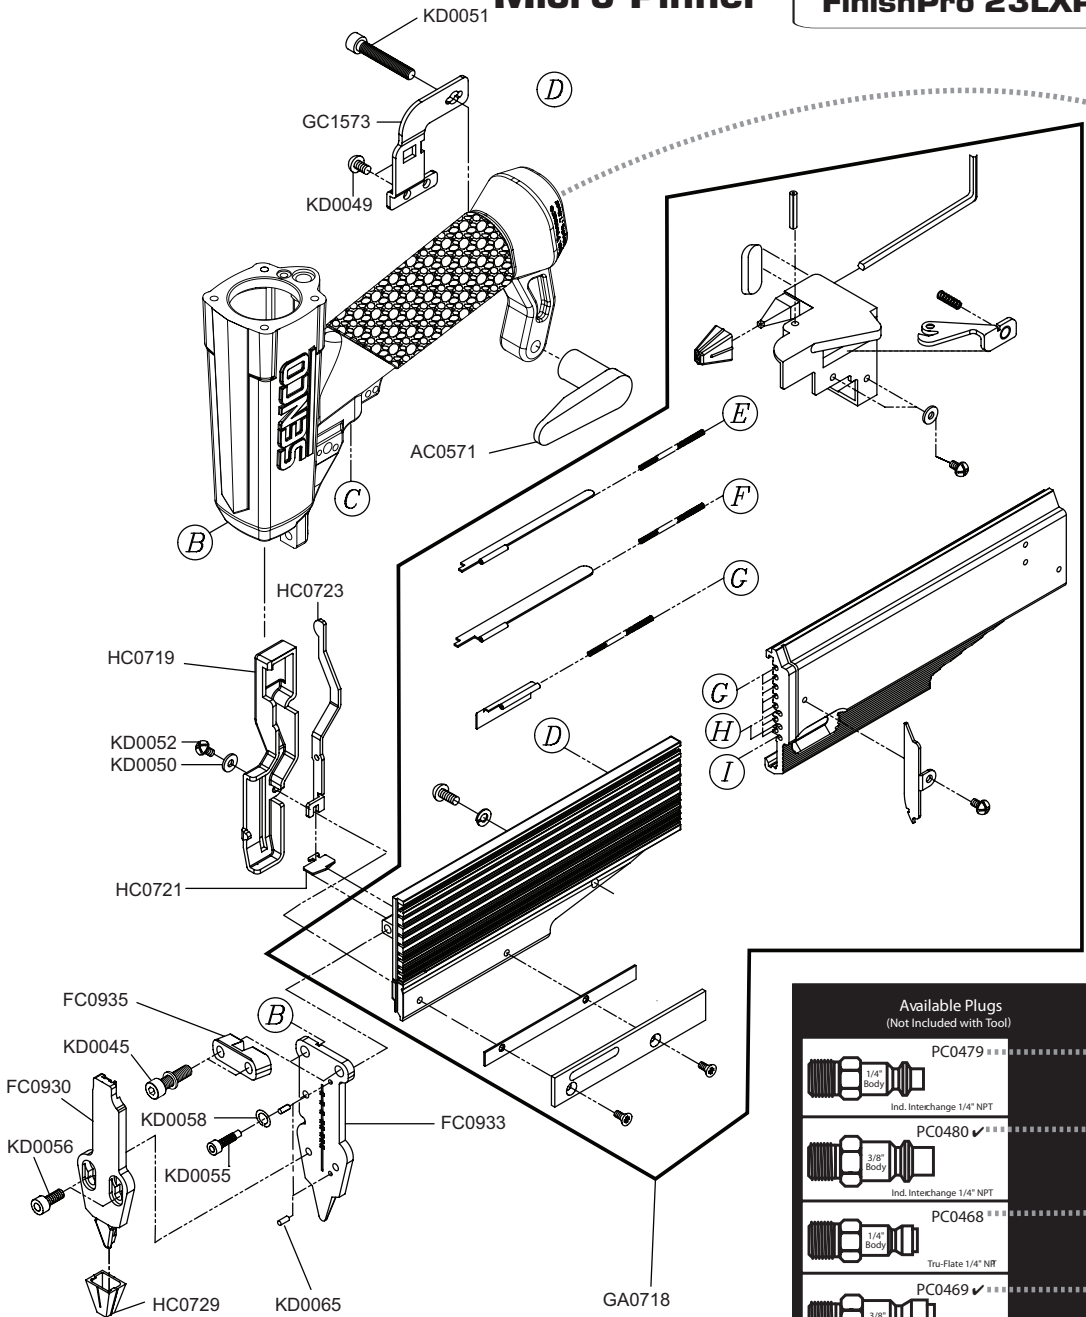

# Micro Pinner

**FinishPro® 23LXP**

Available Plugs  
(Not Included with Tool)

	PC0479
1/4" Body	Ind. Interchange 1/4" NPT
	PC0480
3/8" Body	Ind. Interchange 1/4" NPT
	PC0468
1/4" Body	Tru-Flate 1/4" NPT
	PC0469
3/8" Body	Tru-Flate 1/4" NPT