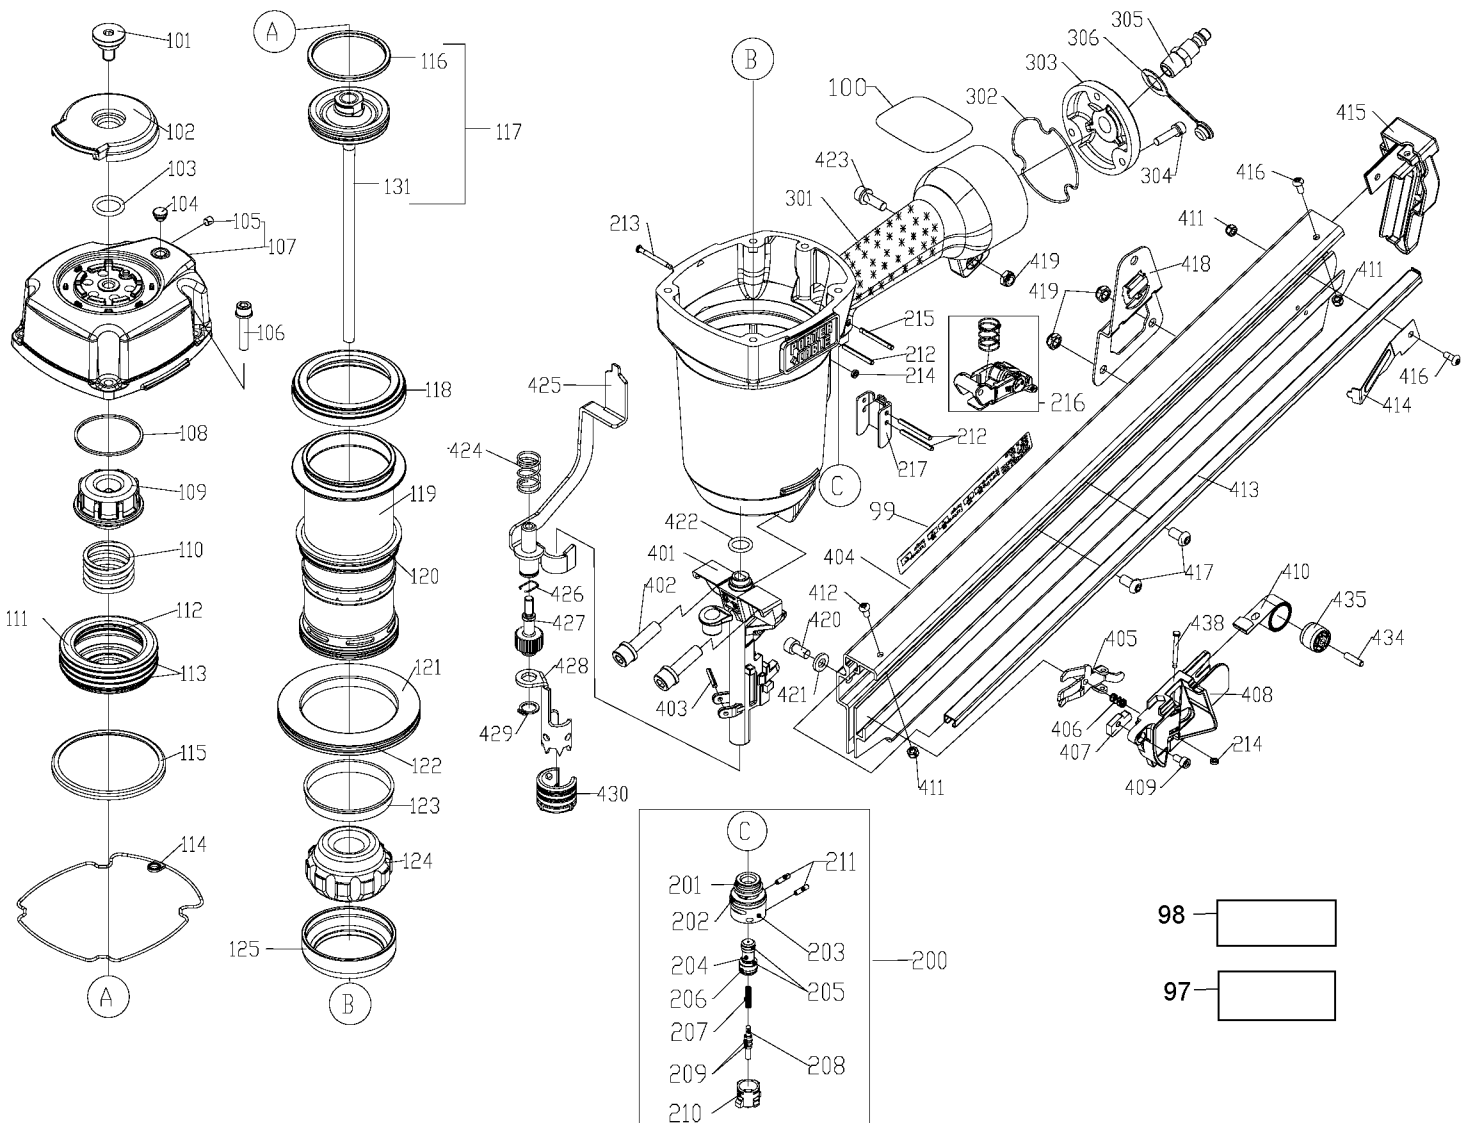

PORTER-CABLE

ROUND HEAD FRAMING NAILER

WARNING: Repairs should only be attempted by trained repairmen. Contact the nearest Porter-Cable Service Center or other competent repair center.

FR350A

Parts List for FR350A Type 1

Item Number	Part Number	Description	Qty Required
97	N020361	WARNING LABEL	1
98	N020362	NAME PLATE	1
99	903334	LABEL	1
100	904673	WARNING LABEL	1
101	910757	BUSHING-EXHAUST DEFL	1
102	897316	DEFLECTOR	1
103	904269	O-RING (16 X 3)(3016	1
104	886148	GROMMET	1
105	883912	SET SCREW	10
106	897318	BOLT	10
107	A08651	CAP	1
108	910759	WASHER- BEARING (STE	1
109	A03849	PISTON STOP	1
110	910761	SPRING	1
111	A08650	HEAD VALVE PISTON	1
112	910763	QUAD RING (47.04 X3.	1
113	910764	O-RING (61.5 X 3.1)	1
114	910765	GASKET-HOUSING CAP	1
115	897338	SEAT-PRESS RING	1
116	908928	PISTON RING	1
117	60095	DRIVER KIT	1
117	910458	AS/A DRIVER KIT	1
117	911019	DRIVER ASSY	1
118	910767	COLLAR - PU	1
119	910768	CYLINDER	1
120	910769	O-RING (62 X 3.0)	1
121	910770	CYLINDER SPACER	1

COPYRIGHT© 2005. All Rights Reserved.

Parts list, pricing, and availability subject to change. Please visit www.dewaltservicenet.com for current parts information.