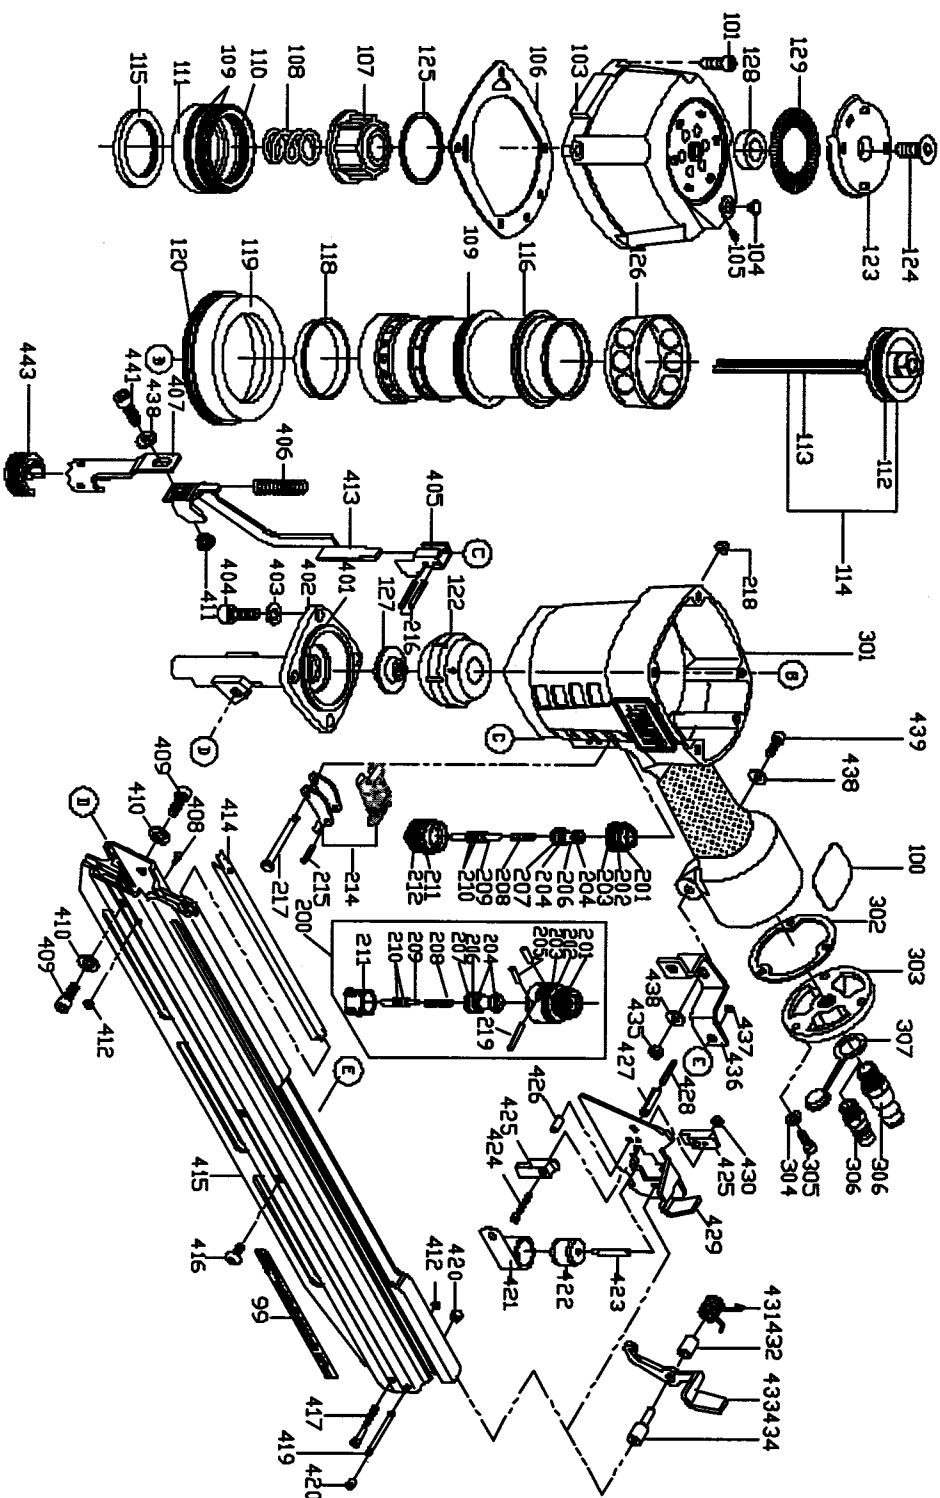

## Parts List for FC350 Type 2

Item Number	Part Number	Description	Qty Required
99	903331	INFORMATION PLATE	1
99	903331	INFORMATION PLATE	1
100	904673	WARNING LABEL	1
101	898306	BOLT	1
103	000000-00	No Longer Available	1
104	886148	GROMMET	1
105	883912	SET SCREW	1
106	000000-00	No Longer Available	1
107	901901	PISTON STOP AFTER	1
108	A02668	COMPRESSION SPRING	1
109	886081	O-RING	2
110	886082	O-RING	1
111	A02667	HEAD VALVE PISTON	1
112	887905	O-RING	1
113	908650	DRIVER	1
114	903770	DRIVER MAINT KIT	1
114	903770	DRIVER MAINT KIT	1
115	886108	HD VLV SEAL	1
116	890723	CYLINDER	1
118	886168	CHECK RING	1
119	886156	CYLINDER SPACER	1
120	886100	O-RING	1
122	886157	BUMPER	1
123	886146	DEFLECTOR	1
124	886431	SCREW T2	1
125	886149	WASHER	1
126	886206	PRESS RING	1

## Parts List for FC350 Type 2

Item Number	Part Number	Description	Qty Required
127	886432	DRIVER GUIDE	1
128	886433	RUBBER PAD	1
129	886541	MUFFLER	1
200	A08368	SS/A TRIGGER VALVE K	1
201	897340	O-RING	1
201	883831	O-RING	1
202	897342	CAP	1
202	883934	BREATHER VALVE	1
203	897341	O-RING	1
203	883935	O-RING	1
204	883936	O-RING	1
205	897374	PIN (3X12)	1
206	883937	TRIGGER VALVE	1
207	883938	O-RING	1
208	883939	PLUNGER SPRING	1
209	897346	PLUNGER	1
209	883940	PLUNGER	1
210	883848	O-RING	2
211	897347	VALVE	1
211	883941	TRIGGER CAP	1
212	883942	O-RING	1
214	000000-00	No Longer Available	1
214	000000-00	No Longer Available	1
214	5140030-10	RESTRICTIVE TRIGGER	1
214	5140030-09	BOTTOM FIRE TRIGGER	1
215	883945	ROLLED PIN	1
216	883884	ROLLED PIN	1