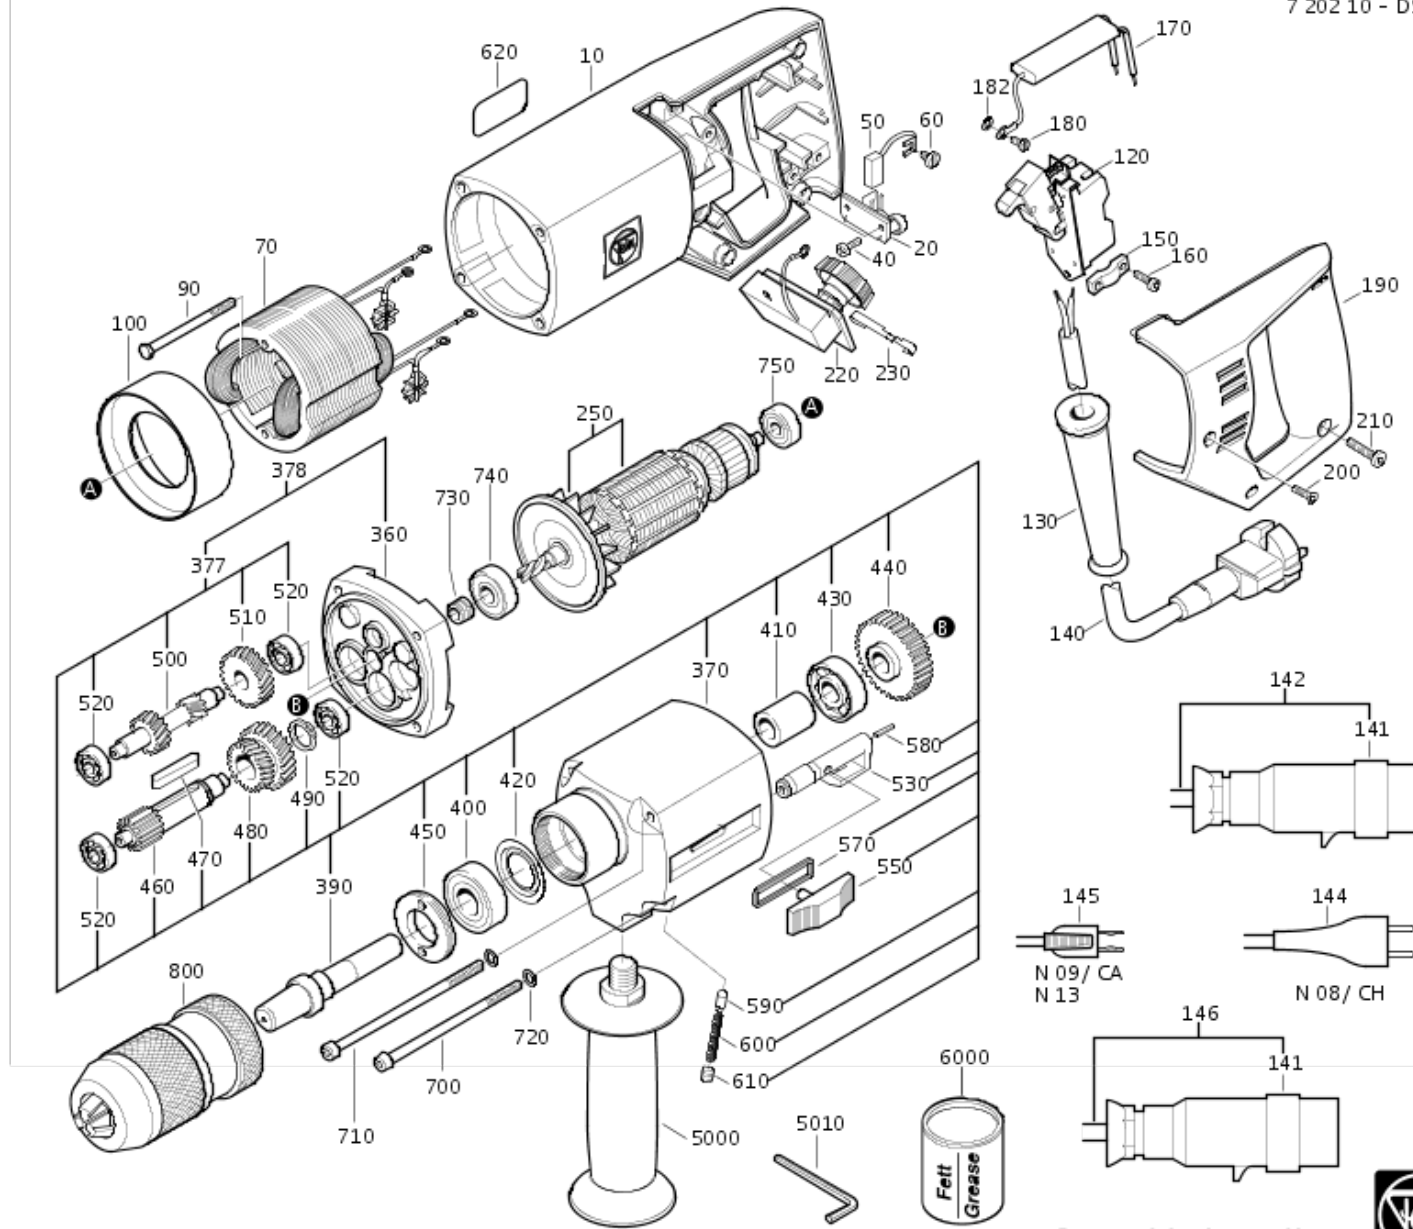

Type:
Part no.:

DS 648 (50Hz,110V)
72020300114

7 202 03 - DS 648
7 202 10 - DSe 648

Powered by innovation