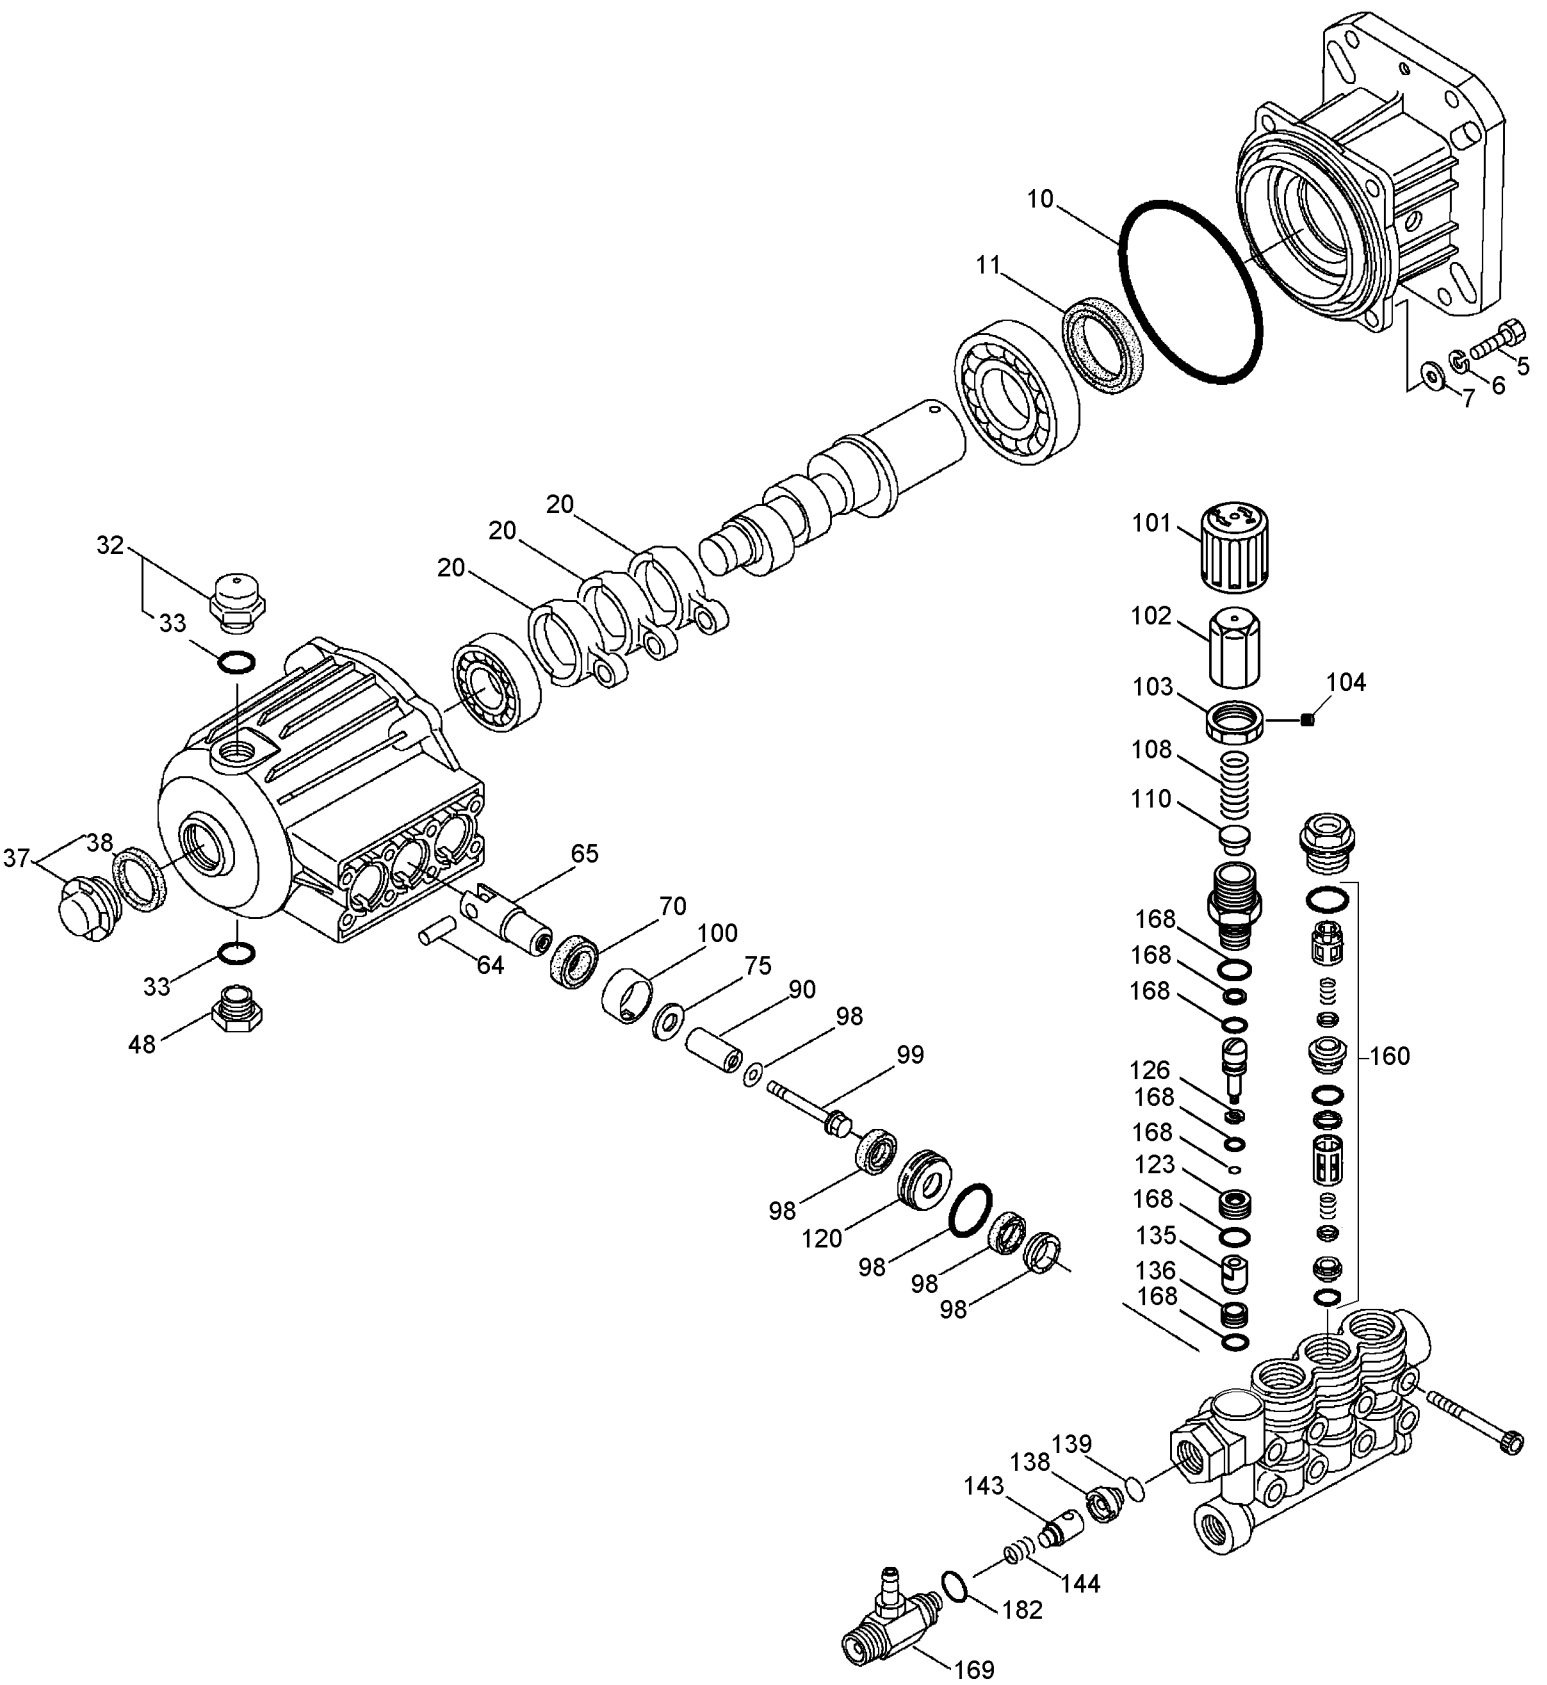

Parts List for DP3850 Type 1

Item Number	Part Number	Description	Qty Required
5	5140046-15	SCREW	4
6	429898-05	LOCKWASHER,M8	4
7	1356534	FLAT WASHER	4
10	5140046-16	O-RING	1
11	5140043-87	OIL SEAL	1
20	5140046-17	CONNECTING ROD	3
32	A03525	CAP OIL FILLER CAT 5	1
33	P186	ORING CAT 14179	2
37	92241	GAUGE	1
38	P262	SEAL SIGHTGLASS OIL	1
48	A03527	PLUG DRAIN CAT 44842	1
64	5140046-18	PIN	3
65	5140046-19	ROD	3
70	V155	SEAL OIL CAT 47215	3
75	5140046-20	SLINGER	3
90	5140046-21	PLUNGER	3
98	5140046-22	SEAL KIT	3
99	5140046-23	RETAINER	3
100	5140046-24	RETAINER	3
101	5140046-05	HANDLE	1
102	5140046-28	CAP	1
103	5140046-29	LOCKING NUT	1
104	5140046-30	SET SCREW	1
108	5140046-31	SPRING	1
110	5140046-33	SPRING RETAINER	1
120	5140046-25	SEAL	3
123	5140046-34	VALVE RETAINER	1

COPYRIGHT© 2005. All Rights Reserved.

Parts list, pricing, and availability subject to change. Please visit www.dewaltservicenet.com for current parts information.