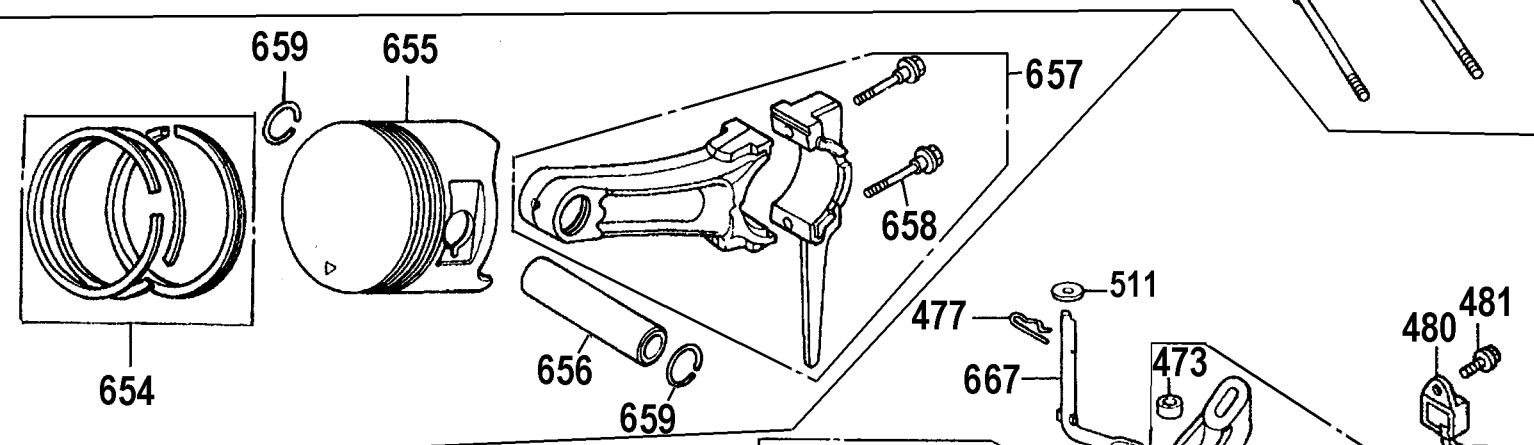

Parts List for DP3850 Type 1

Item Number	Part Number	Description	Qty Required
5	5140046-15	SCREW	4
6	429898-05	LOCKWASHER,M8	4
7	1356534	FLAT WASHER	4
10	5140046-16	O-RING	1
11	5140043-87	OIL SEAL	1
20	5140046-17	CONNECTING ROD	3
32	A03525	CAP OIL FILLER CAT 5	1
33	P186	ORING CAT 14179	2
37	92241	GAUGE	1
38	P262	SEAL SIGHTGLASS OIL	1
48	A03527	PLUG DRAIN CAT 44842	1
64	5140046-18	PIN	3
65	5140046-19	ROD	3
70	V155	SEAL OIL CAT 47215	3
75	5140046-20	SLINGER	3
90	5140046-21	PLUNGER	3
98	5140046-22	SEAL KIT	3
99	5140046-23	RETAINER	3
100	5140046-24	RETAINER	3
101	5140046-05	HANDLE	1
102	5140046-28	CAP	1
103	5140046-29	LOCKING NUT	1
104	5140046-30	SET SCREW	1
108	5140046-31	SPRING	1
110	5140046-33	SPRING RETAINER	1
120	5140046-25	SEAL	3
123	5140046-34	VALVE RETAINER	1

COPYRIGHT© 2005. All Rights Reserved.

Parts list, pricing, and availability subject to change. Please visit www.dewaltservicenet.com for current parts information.