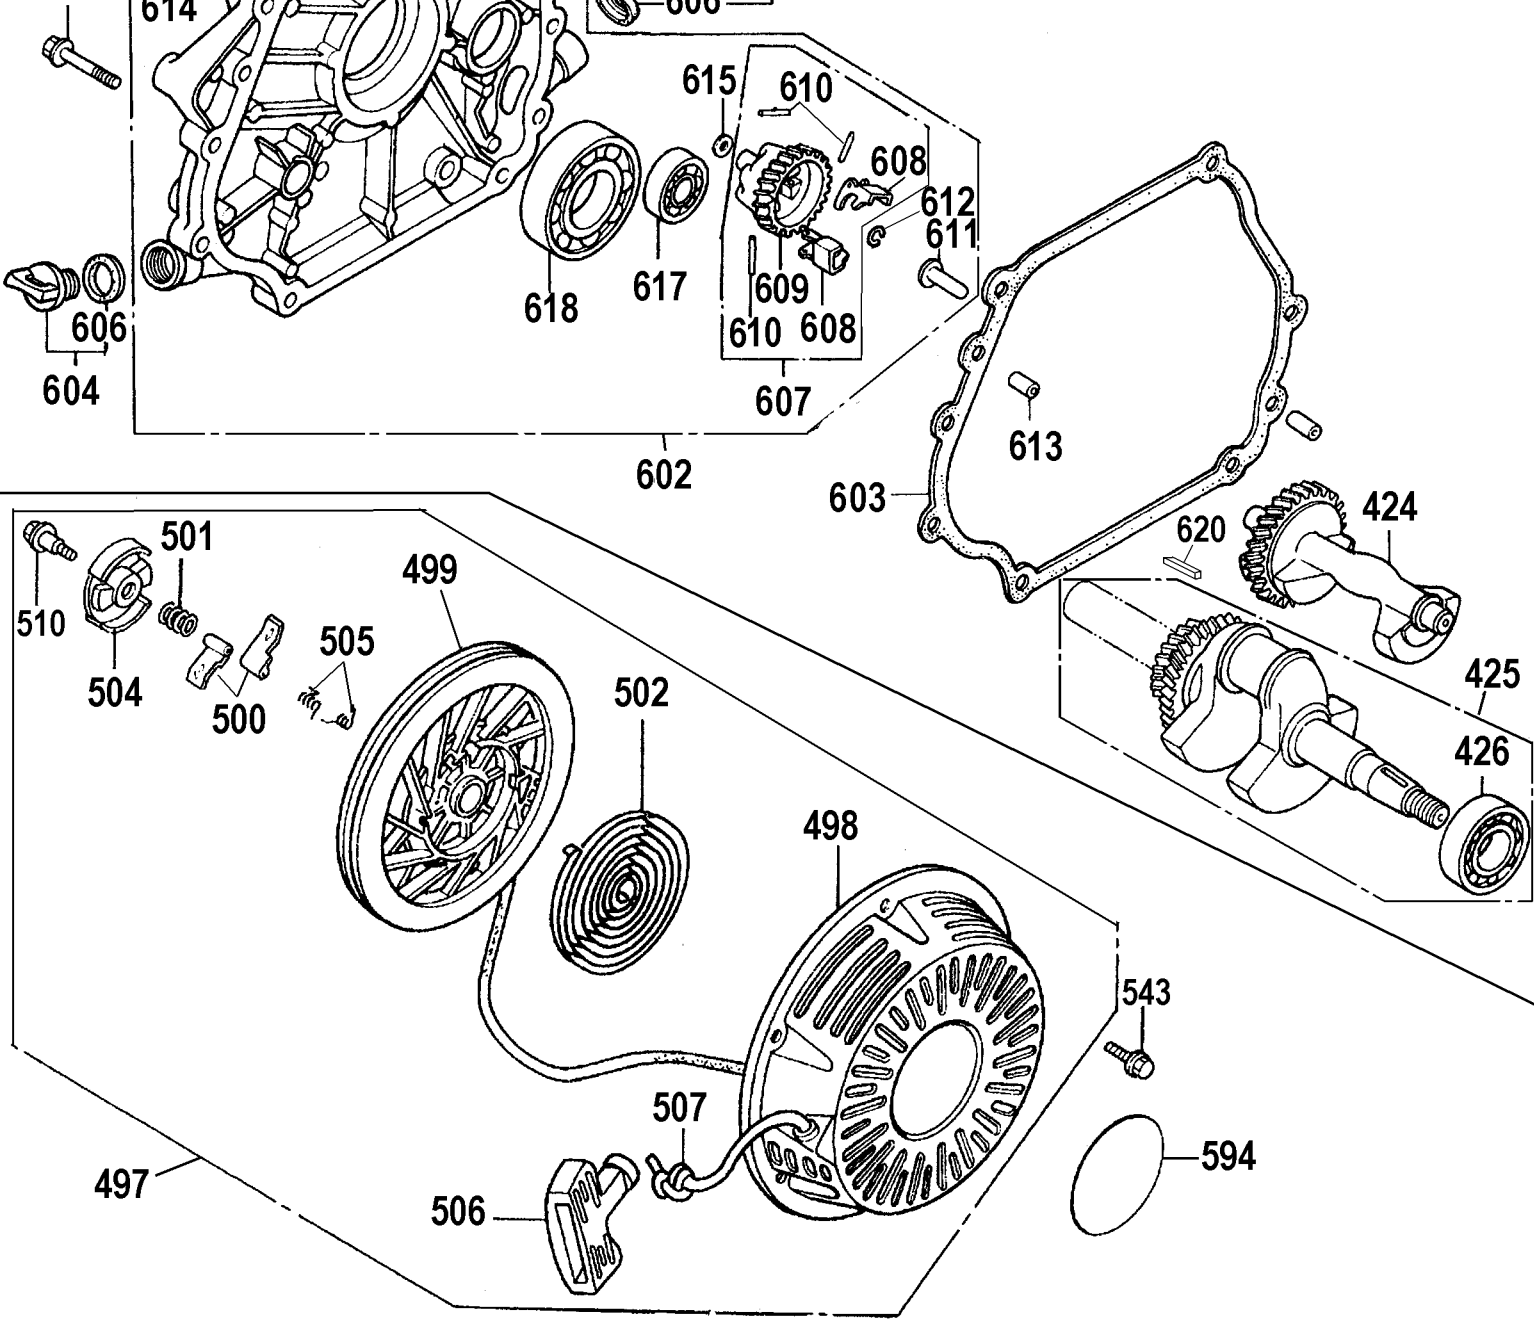

Parts List for DP3850 Type 1

Item Number	Part Number	Description	Qty Required
5	5140046-15	SCREW	4
6	429898-05	LOCKWASHER,M8	4
7	1356534	FLAT WASHER	4
10	5140046-16	O-RING	1
11	5140043-87	OIL SEAL	1
20	5140046-17	CONNECTING ROD	3
32	A03525	CAP OIL FILLER CAT 5	1
33	P186	ORING CAT 14179	2
37	92241	GAUGE	1
38	P262	SEAL SIGHTGLASS OIL	1
48	A03527	PLUG DRAIN CAT 44842	1
64	5140046-18	PIN	3
65	5140046-19	ROD	3
70	V155	SEAL OIL CAT 47215	3
75	5140046-20	SLINGER	3
90	5140046-21	PLUNGER	3
98	5140046-22	SEAL KIT	3
99	5140046-23	RETAINER	3
100	5140046-24	RETAINER	3
101	5140046-05	HANDLE	1
102	5140046-28	CAP	1
103	5140046-29	LOCKING NUT	1
104	5140046-30	SET SCREW	1
108	5140046-31	SPRING	1
110	5140046-33	SPRING RETAINER	1
120	5140046-25	SEAL	3
123	5140046-34	VALVE RETAINER	1

COPYRIGHT© 2005. All Rights Reserved.

Parts list, pricing, and availability subject to change. Please visit www.dewaltservicenet.com for current parts information.