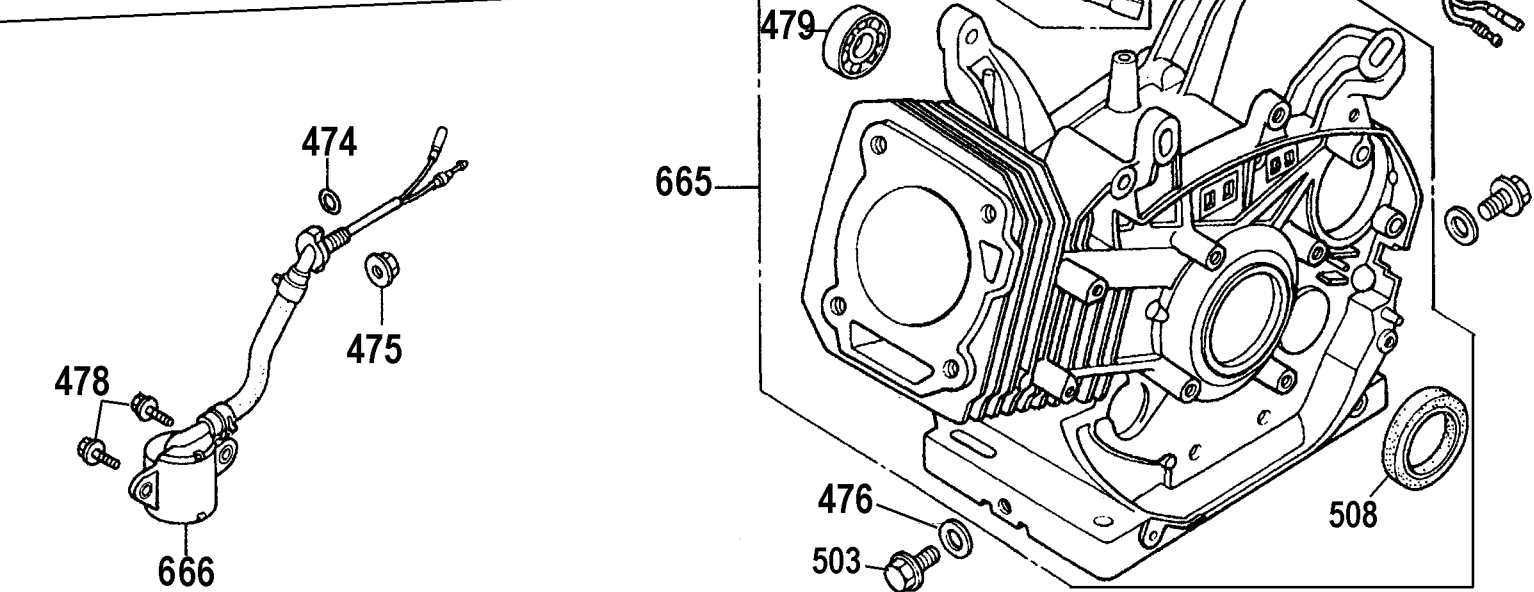

Parts List for DP3850 Type 1

Item Number	Part Number	Description	Qty Required
5	5140046-15	SCREW	4
6	429898-05	LOCKWASHER,M8	4
7	1356534	FLAT WASHER	4
10	5140046-16	O-RING	1
11	5140043-87	OIL SEAL	1
20	5140046-17	CONNECTING ROD	3
32	A03525	CAP OIL FILLER CAT 5	1
33	P186	ORING CAT 14179	2
37	92241	GAUGE	1
38	P262	SEAL SIGHTGLASS OIL	1
48	A03527	PLUG DRAIN CAT 44842	1
64	5140046-18	PIN	3
65	5140046-19	ROD	3
70	V155	SEAL OIL CAT 47215	3
75	5140046-20	SLINGER	3
90	5140046-21	PLUNGER	3
98	5140046-22	SEAL KIT	3
99	5140046-23	RETAINER	3
100	5140046-24	RETAINER	3
101	5140046-05	HANDLE	1
102	5140046-28	CAP	1
103	5140046-29	LOCKING NUT	1
104	5140046-30	SET SCREW	1
108	5140046-31	SPRING	1
110	5140046-33	SPRING RETAINER	1
120	5140046-25	SEAL	3
123	5140046-34	VALVE RETAINER	1

COPYRIGHT© 2005. All Rights Reserved.

Parts list, pricing, and availability subject to change. Please visit www.dewaltservicenet.com for current parts information.