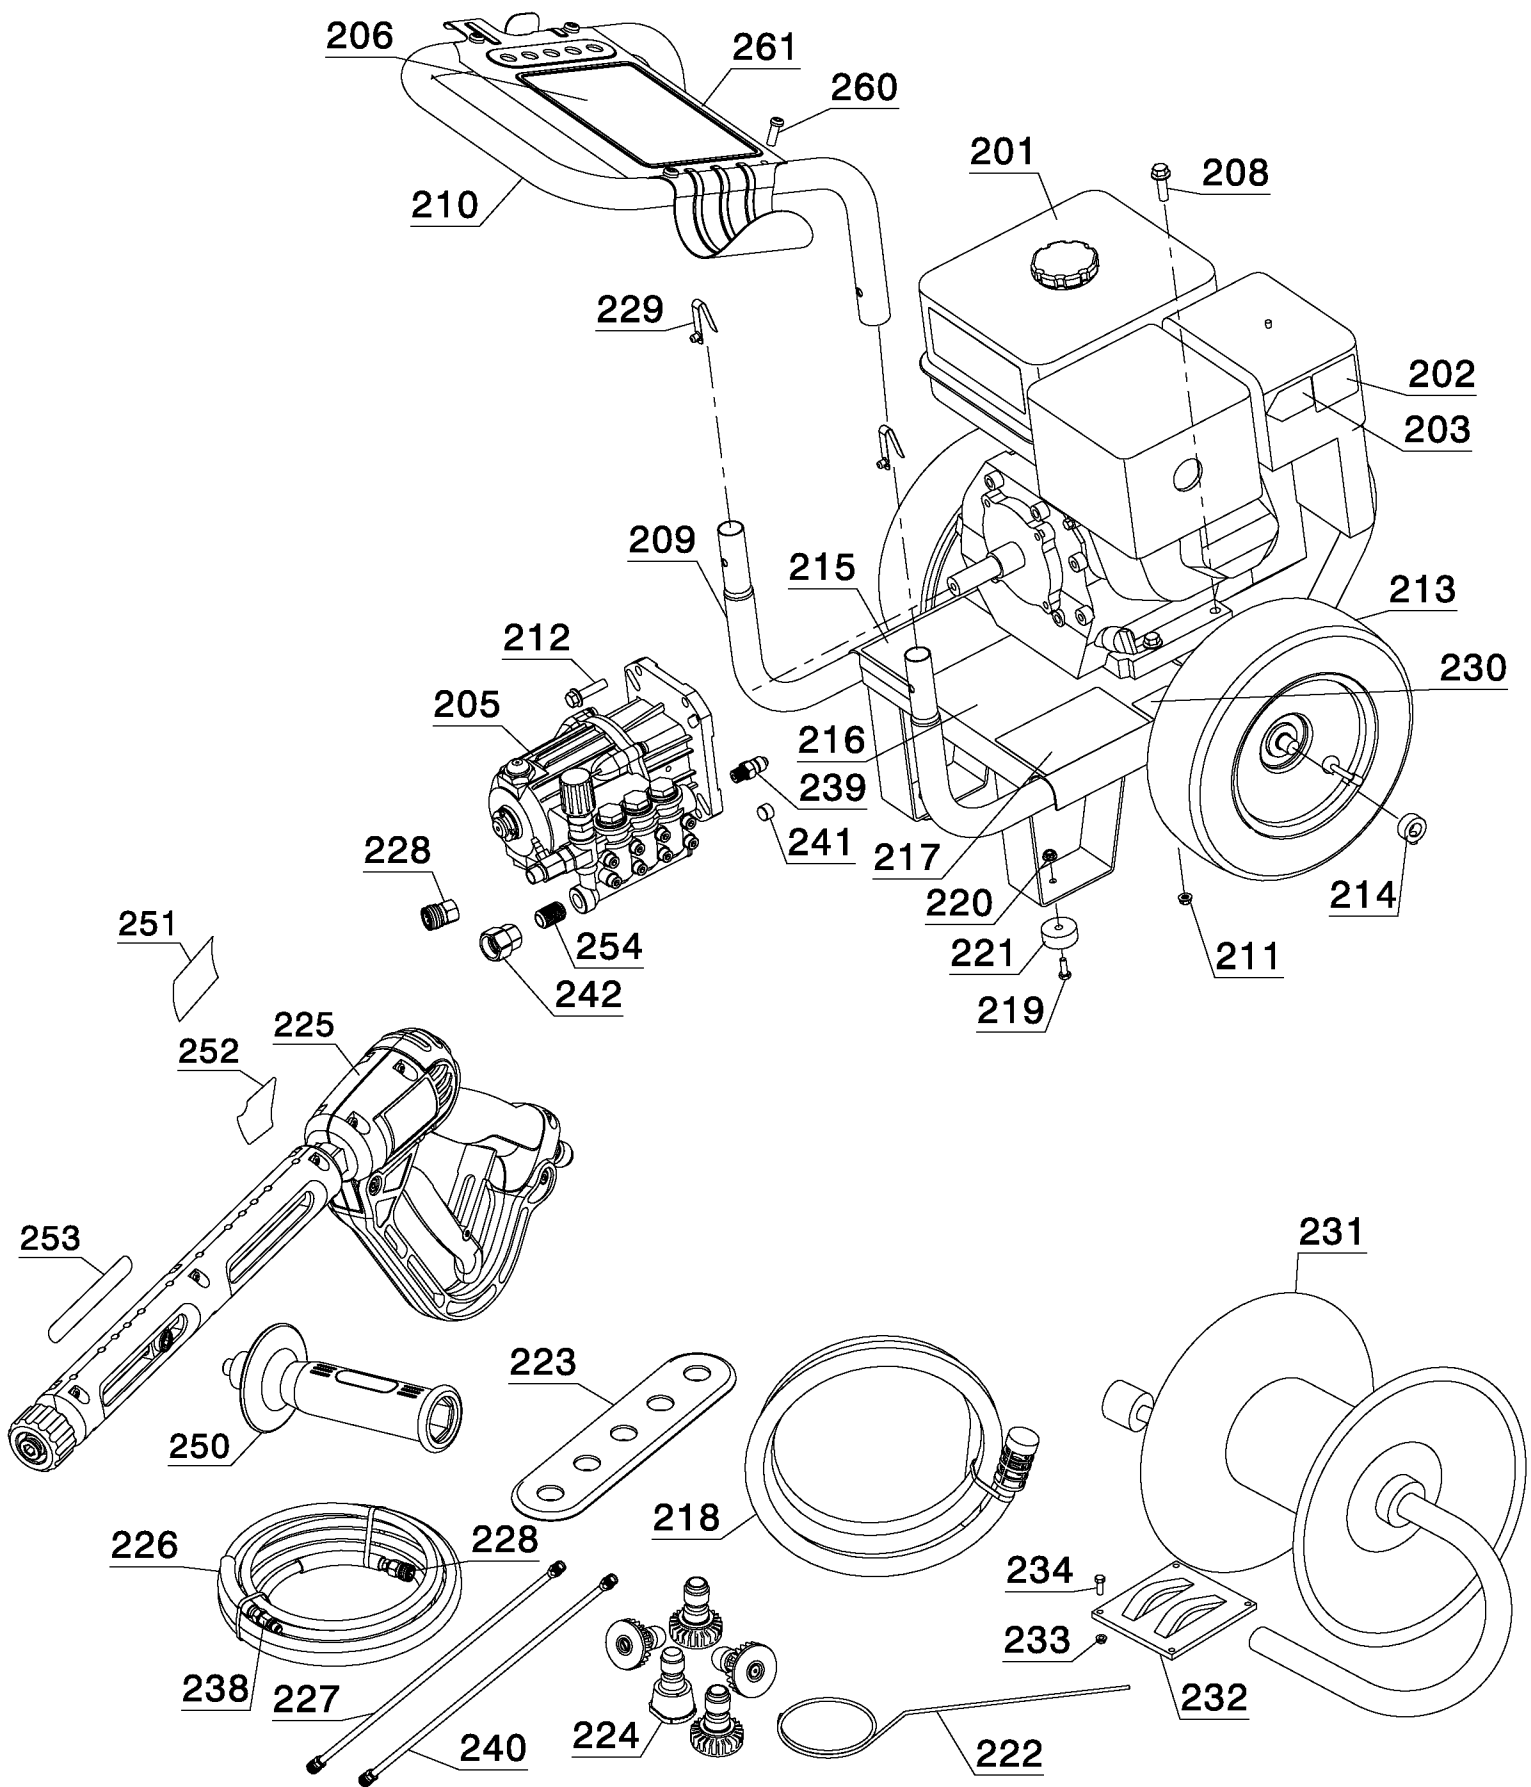

Parts List for DP3850 Type 1

Item Number	Part Number	Description	Qty Required
5	5140046-15	SCREW	4
6	429898-05	LOCKWASHER,M8	4
7	1356534	FLAT WASHER	4
10	5140046-16	O-RING	1
11	5140043-87	OIL SEAL	1
20	5140046-17	CONNECTING ROD	3
32	A03525	CAP OIL FILLER CAT 5	1
33	P186	ORING CAT 14179	2
37	92241	GAUGE	1
38	P262	SEAL SIGHTGLASS OIL	1
48	A03527	PLUG DRAIN CAT 44842	1
64	5140046-18	PIN	3
65	5140046-19	ROD	3
70	V155	SEAL OIL CAT 47215	3
75	5140046-20	SLINGER	3
90	5140046-21	PLUNGER	3
98	5140046-22	SEAL KIT	3
99	5140046-23	RETAINER	3
100	5140046-24	RETAINER	3
101	5140046-05	HANDLE	1
102	5140046-28	CAP	1
103	5140046-29	LOCKING NUT	1
104	5140046-30	SET SCREW	1
108	5140046-31	SPRING	1
110	5140046-33	SPRING RETAINER	1
120	5140046-25	SEAL	3
123	5140046-34	VALVE RETAINER	1

COPYRIGHT© 2005. All Rights Reserved.

Parts list, pricing, and availability subject to change. Please visit www.dewaltservicenetwork.com for current parts information.