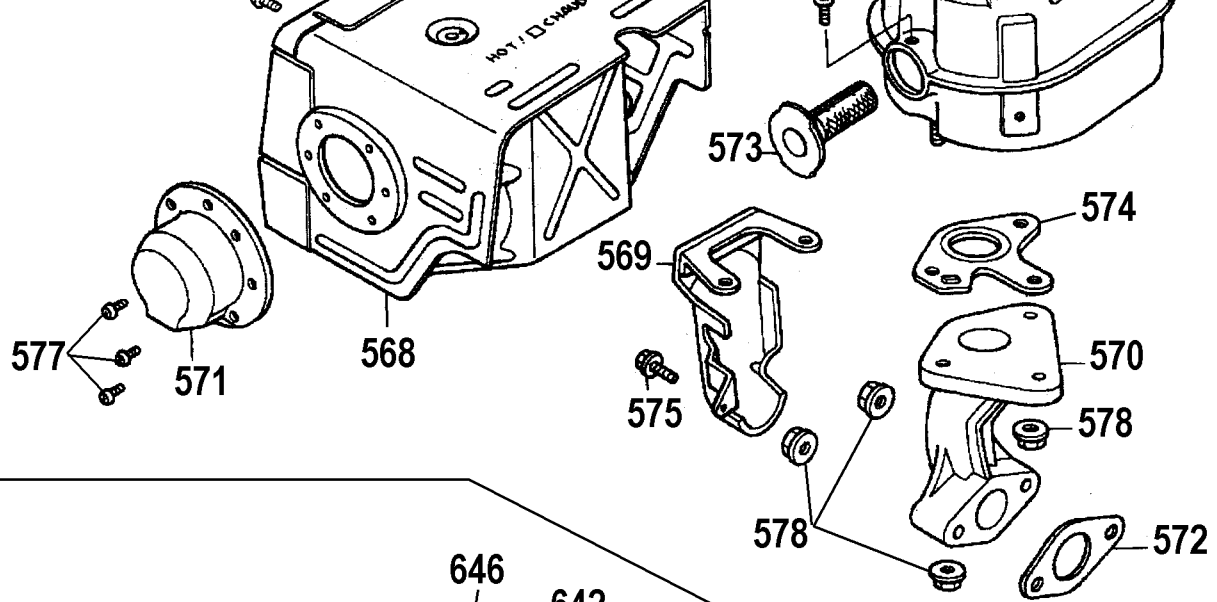

Parts List for DP3850 Type 1

Item Number	Part Number	Description	Qty Required
5	5140046-15	SCREW	4
6	429898-05	LOCKWASHER,M8	4
7	1356534	FLAT WASHER	4
10	5140046-16	O-RING	1
11	5140043-87	OIL SEAL	1
20	5140046-17	CONNECTING ROD	3
32	A03525	CAP OIL FILLER CAT 5	1
33	P186	ORING CAT 14179	2
37	92241	GAUGE	1
38	P262	SEAL SIGHTGLASS OIL	1
48	A03527	PLUG DRAIN CAT 44842	1
64	5140046-18	PIN	3
65	5140046-19	ROD	3
70	V155	SEAL OIL CAT 47215	3
75	5140046-20	SLINGER	3
90	5140046-21	PLUNGER	3
98	5140046-22	SEAL KIT	3
99	5140046-23	RETAINER	3
100	5140046-24	RETAINER	3
101	5140046-05	HANDLE	1
102	5140046-28	CAP	1
103	5140046-29	LOCKING NUT	1
104	5140046-30	SET SCREW	1
108	5140046-31	SPRING	1
110	5140046-33	SPRING RETAINER	1
120	5140046-25	SEAL	3
123	5140046-34	VALVE RETAINER	1

COPYRIGHT© 2005. All Rights Reserved.

Parts list, pricing, and availability subject to change. Please visit www.dewaltservicenetwork.com for current parts information.