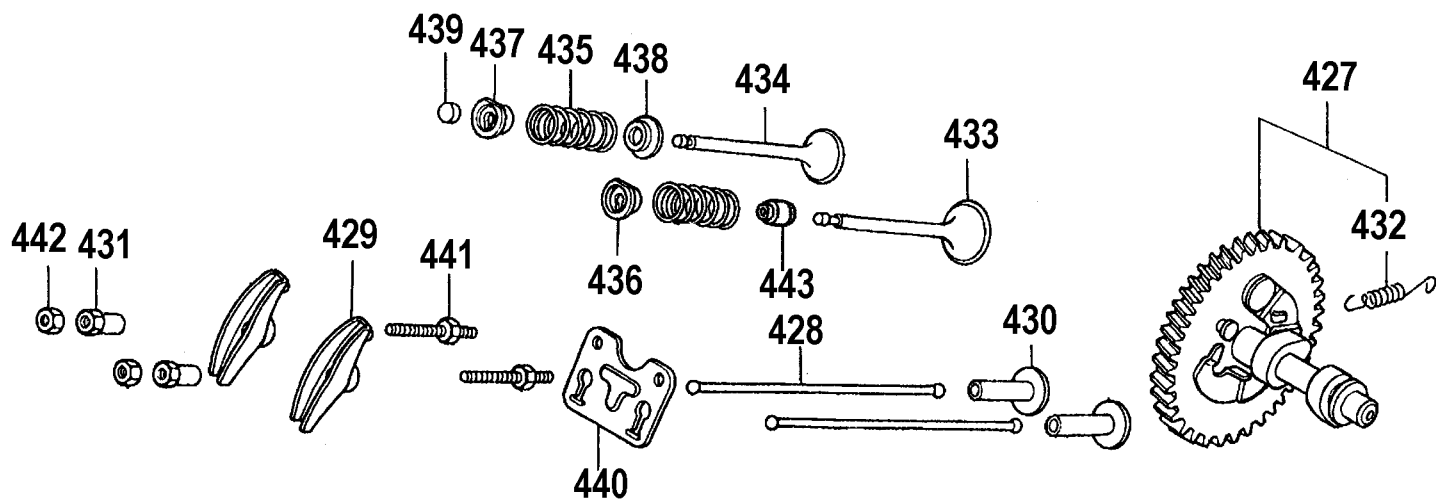

Parts List for DP3850 Type 1

Item Number	Part Number	Description	Qty Required
5	5140046-15	SCREW	4
6	429898-05	LOCKWASHER,M8	4
7	1356534	FLAT WASHER	4
10	5140046-16	O-RING	1
11	5140043-87	OIL SEAL	1
20	5140046-17	CONNECTING ROD	3
32	A03525	CAP OIL FILLER CAT 5	1
33	P186	ORING CAT 14179	2
37	92241	GAUGE	1
38	P262	SEAL SIGHTGLASS OIL	1
48	A03527	PLUG DRAIN CAT 44842	1
64	5140046-18	PIN	3
65	5140046-19	ROD	3
70	V155	SEAL OIL CAT 47215	3
75	5140046-20	SLINGER	3
90	5140046-21	PLUNGER	3
98	5140046-22	SEAL KIT	3
99	5140046-23	RETAINER	3
100	5140046-24	RETAINER	3
101	5140046-05	HANDLE	1
102	5140046-28	CAP	1
103	5140046-29	LOCKING NUT	1
104	5140046-30	SET SCREW	1
108	5140046-31	SPRING	1
110	5140046-33	SPRING RETAINER	1
120	5140046-25	SEAL	3
123	5140046-34	VALVE RETAINER	1

COPYRIGHT© 2005. All Rights Reserved.

Parts list, pricing, and availability subject to change. Please visit www.dewaltservicenet.com for current parts information.