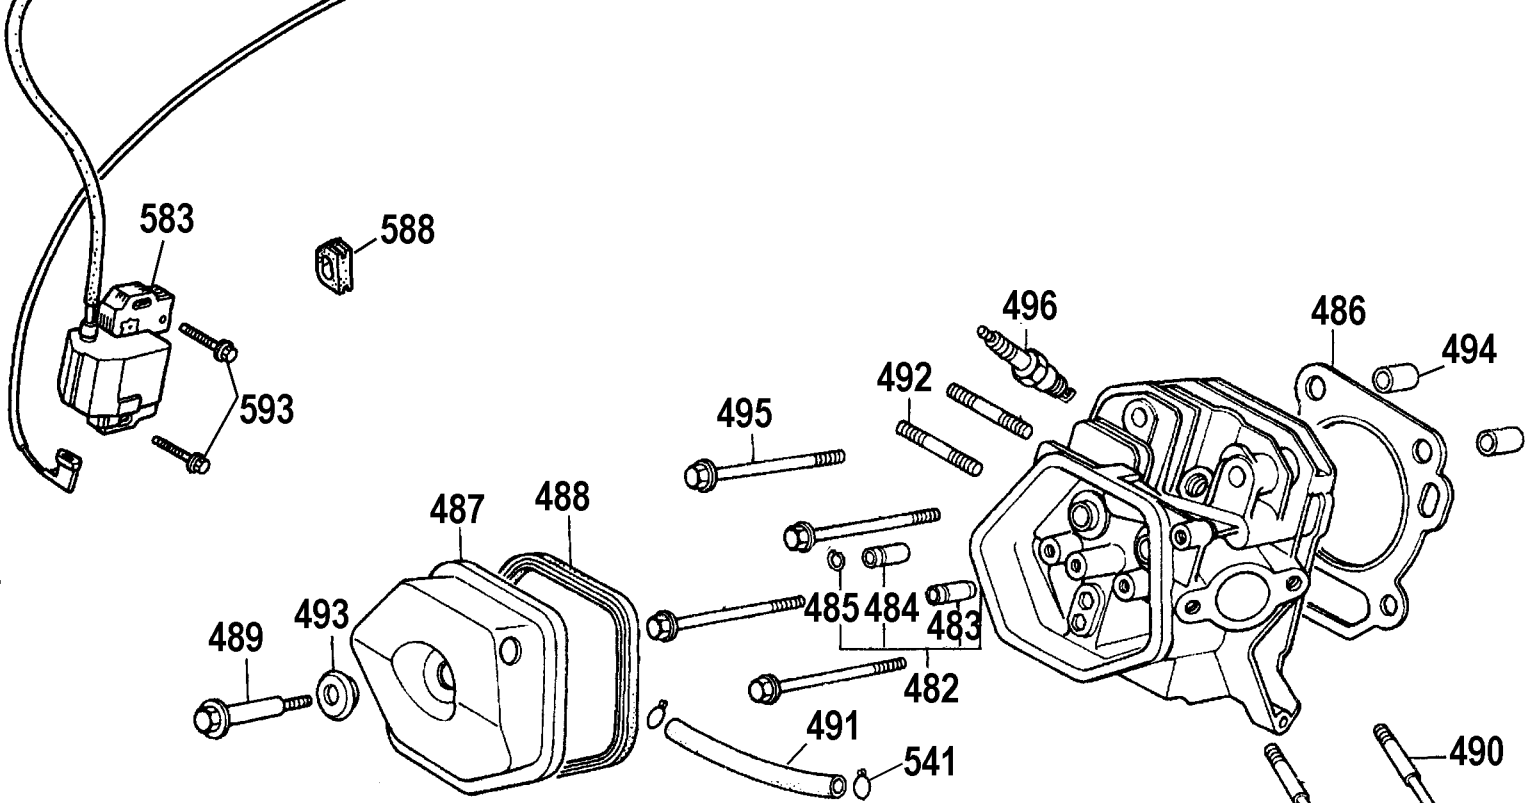

Parts List for DP3850 Type 1

Item Number	Part Number	Description	Qty Required
5	5140046-15	SCREW	4
6	429898-05	LOCKWASHER,M8	4
7	1356534	FLAT WASHER	4
10	5140046-16	O-RING	1
11	5140043-87	OIL SEAL	1
20	5140046-17	CONNECTING ROD	3
32	A03525	CAP OIL FILLER CAT 5	1
33	P186	ORING CAT 14179	2
37	92241	GAUGE	1
38	P262	SEAL SIGHTGLASS OIL	1
48	A03527	PLUG DRAIN CAT 44842	1
64	5140046-18	PIN	3
65	5140046-19	ROD	3
70	V155	SEAL OIL CAT 47215	3
75	5140046-20	SLINGER	3
90	5140046-21	PLUNGER	3
98	5140046-22	SEAL KIT	3
99	5140046-23	RETAINER	3
100	5140046-24	RETAINER	3
101	5140046-05	HANDLE	1
102	5140046-28	CAP	1
103	5140046-29	LOCKING NUT	1
104	5140046-30	SET SCREW	1
108	5140046-31	SPRING	1
110	5140046-33	SPRING RETAINER	1
120	5140046-25	SEAL	3
123	5140046-34	VALVE RETAINER	1

COPYRIGHT© 2005. All Rights Reserved.

Parts list, pricing, and availability subject to change. Please visit www.dewaltservicenet.com for current parts information.