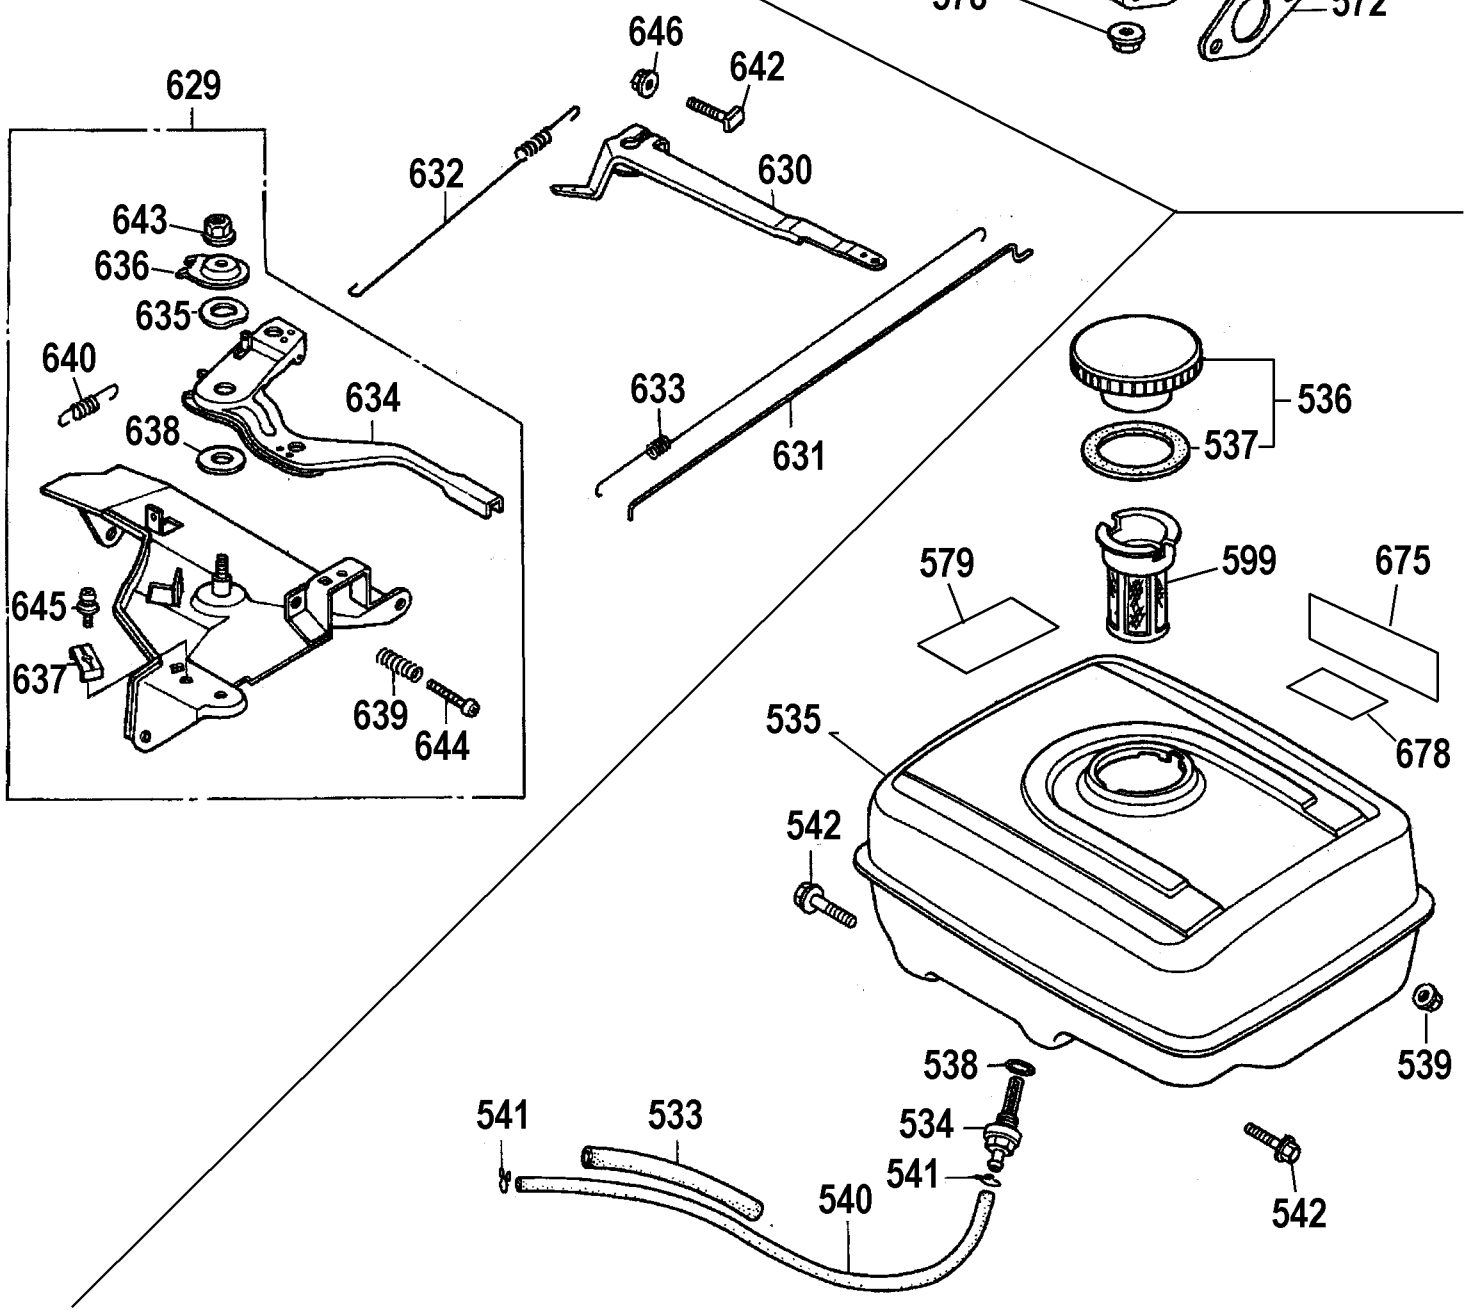

Parts List for DP3850 Type 1

Item Number	Part Number	Description	Qty Required
5	5140046-15	SCREW	4
6	429898-05	LOCKWASHER,M8	4
7	1356534	FLAT WASHER	4
10	5140046-16	O-RING	1
11	5140043-87	OIL SEAL	1
20	5140046-17	CONNECTING ROD	3
32	A03525	CAP OIL FILLER CAT 5	1
33	P186	ORING CAT 14179	2
37	92241	GAUGE	1
38	P262	SEAL SIGHTGLASS OIL	1
48	A03527	PLUG DRAIN CAT 44842	1
64	5140046-18	PIN	3
65	5140046-19	ROD	3
70	V155	SEAL OIL CAT 47215	3
75	5140046-20	SLINGER	3
90	5140046-21	PLUNGER	3
98	5140046-22	SEAL KIT	3
99	5140046-23	RETAINER	3
100	5140046-24	RETAINER	3
101	5140046-05	HANDLE	1
102	5140046-28	CAP	1
103	5140046-29	LOCKING NUT	1
104	5140046-30	SET SCREW	1
108	5140046-31	SPRING	1
110	5140046-33	SPRING RETAINER	1
120	5140046-25	SEAL	3
123	5140046-34	VALVE RETAINER	1

COPYRIGHT© 2005. All Rights Reserved.

Parts list, pricing, and availability subject to change. Please visit www.dewaltservicenetwork.com for current parts information.