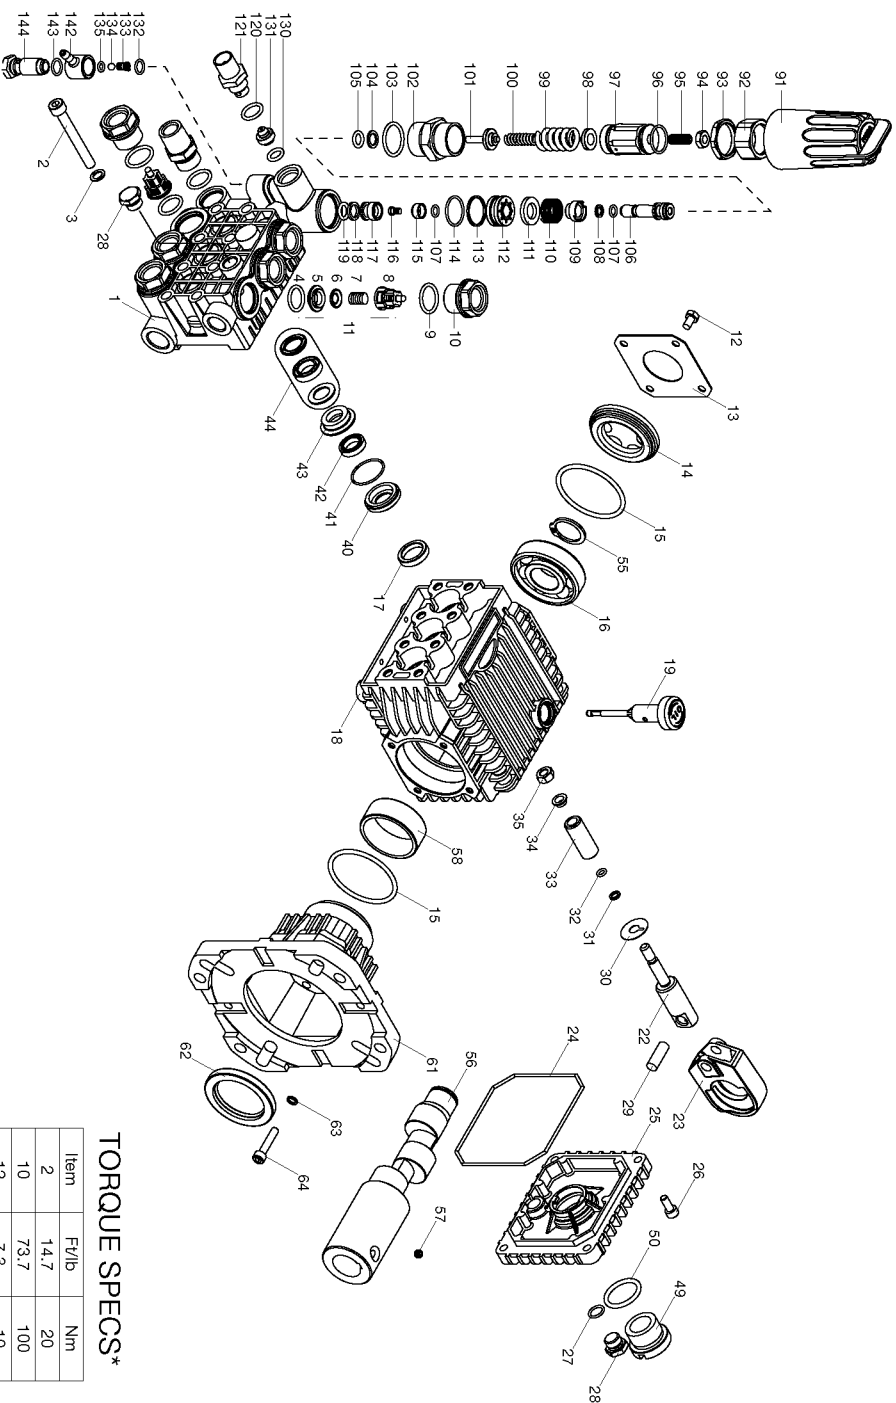

A08042 - TX1510 - PUMP - GENERAL

TORQUE SPECS*

Item	Ft/lb	Nm
2	14.7	20
10	73.7	100
12	7.3	10
26	7.3	10
28	14.7	20
35	11.0	15
64	7.3	10

*Decrease torque by 20% if threads are lubricated.

Parts List for DP3750IC Type 1

Item Number	Part Number	Description	Qty Required
1	A03496	PUMP	1
2	A08896	SCREW	8
3	P313	WASHER LOCK GEN 9670	8
4	A08927	KIT VALVE	1
5	A08927	KIT VALVE	1
6	A08927	KIT VALVE	1
7	A08927	KIT VALVE	1
8	A08927	KIT VALVE	1
9	A08904	ORING	6
10	A08905	CAP VALVE	6
11	A08927	KIT VALVE	1
12	15713	SCREW .250-20X.50 GE	8
13	15898	COVER BEARING	1
14	A08906	INDICATOR OIL LEVEL	1
15	15727	ORING	2
16	A03496	PUMP	1
17	A08928	KIT OIL SEAL	1
18	A03496	PUMP	1
19	P467	DIPSTICK	1
22	A08907	GUIDE PLUNGER	3
23	A08908	ROD CONNECTING	3
24	A08909	ORING COVER	1
25	A08910	COVER REAR CRANKCASE	1
26	A08911	SCREW	1
27	A08912	ORING	1
28	A08913	PLUG	2
29	A08914	PIN CON ROD	3

COPYRIGHT© 2005. All Rights Reserved.

Parts list, pricing, and availability subject to change. Please visit www.dewaltservicenet.com for current parts information.

Parts List for DP3750IC Type 1

Item Number	Part Number	Description	Qty Required
131	A08926	NOZZLE	1
132	A08935	INJECTOR CHEMICAL	1
133	A08935	INJECTOR CHEMICAL	1
134	A08935	INJECTOR CHEMICAL	1
135	A08935	INJECTOR CHEMICAL	1
142	A08935	INJECTOR CHEMICAL	1
143	A08935	INJECTOR CHEMICAL	1
144	A08935	INJECTOR CHEMICAL	1
201	A08642	ENGINE	1
202	000000-00	No Longer Available	1
203	A14552	LABEL HOT SURFACE	1
205	A03496	PUMP	1
205	A03496	PUMP	1
206	A13857	LABEL WARNING	1
208	A11349	BOLT .375-16X1.25 FL	4
209	000000-00	No Longer Available	1
210	000000-00	No Longer Available	1
211	A18466	NUT	4
212	18300	BOLT .375-16X1.75 FL	4
213	A00253	TIRE PNEU 12 X 4 STU	2
214	D30249	COLLER AXLE SET SCRE	2
215	A16267	LABEL WARNING	1
216	A16268	LABEL WARNING	1
217	A16269	LABEL WARNING	1
218	5140126-36	HOSE ASSY CHEMICAL	1
218	1000001689	HIGH PRESSURE HOSE	1
219	D21436	SCREW .250-20X.750 U	1