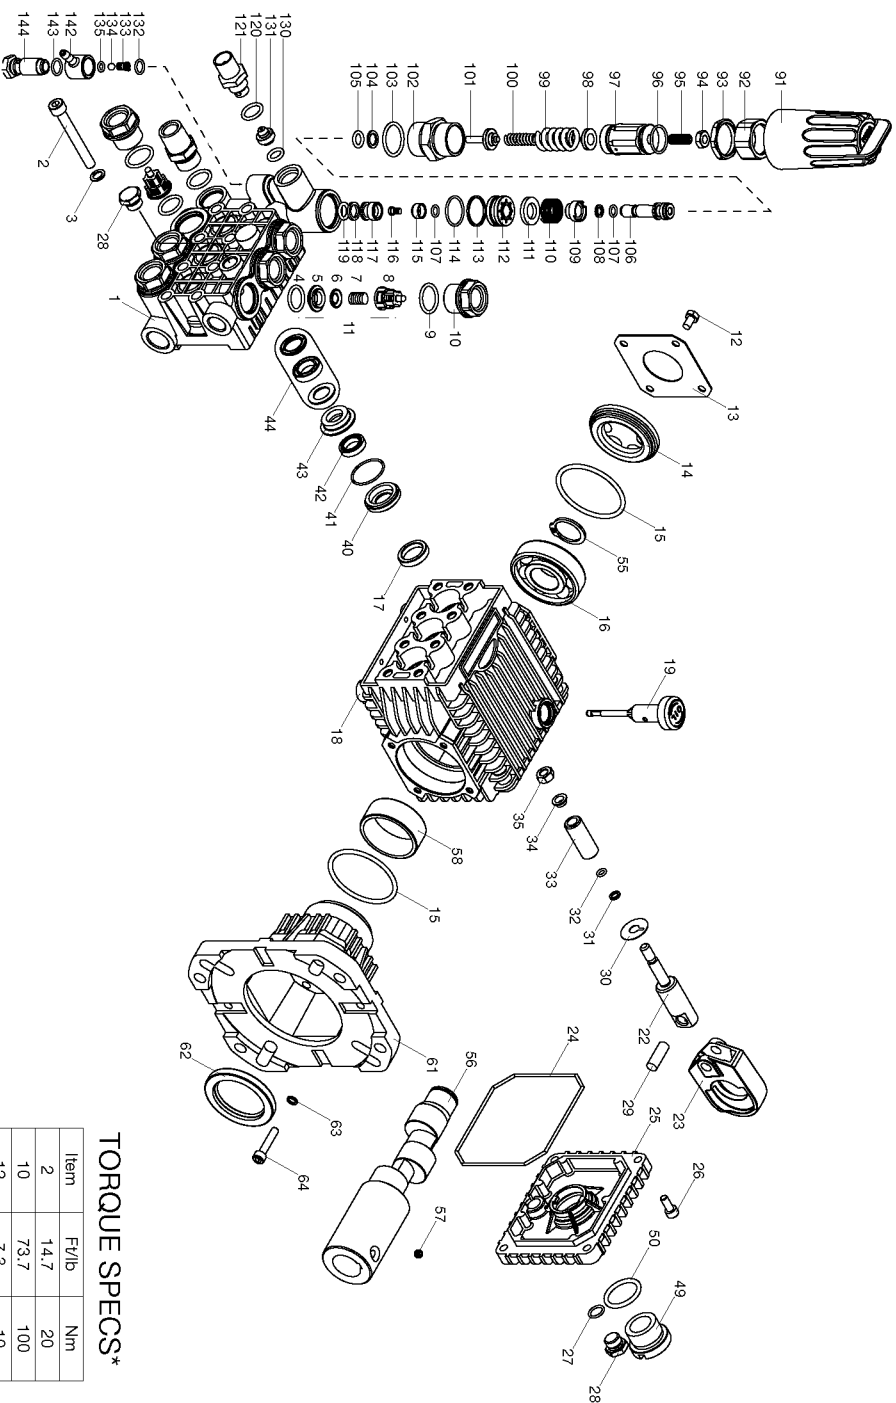

# A08042 - TX1510 - PUMP - GENERAL

## TORQUE SPECS\*

Item	Ft/lb	Nm
2	14.7	20
10	73.7	100
12	7.3	10
26	7.3	10
28	14.7	20
35	11.0	15
64	7.3	10

\*Decrease torque by 20% if threads are lubricated.

## Parts List for DP3750HR Type 1

Item Number	Part Number	Description	Qty Required
1	A03496	PUMP	1
2	A08896	SCREW	8
3	P313	WASHER LOCK GEN 9670	8
4	A08927	KIT VALVE	1
5	A08927	KIT VALVE	1
6	A08927	KIT VALVE	1
7	A08927	KIT VALVE	1
8	A08927	KIT VALVE	1
9	A08904	ORING	6
10	A08905	CAP VALVE	6
11	A08927	KIT VALVE	1
12	15713	SCREW .250-20X.50 GE	8
13	15898	COVER BEARING	1
14	A08906	INDICATOR OIL LEVEL	1
15	15727	ORING	2
16	A03496	PUMP	1
17	A08928	KIT OIL SEAL	1
18	A03496	PUMP	1
19	P467	DIPSTICK	1
22	A08907	GUIDE PLUNGER	3
23	A08908	ROD CONNECTING	3
24	A08909	ORING COVER	1
25	A08910	COVER REAR CRANKCASE	1
26	A08911	SCREW	1
27	A08912	ORING	1
28	A08913	PLUG	2
29	A08914	PIN CON ROD	3

## Parts List for DP3750HR Type 1

Item Number	Part Number	Description	Qty Required
435	285803-16	SPRING	2
436	285803-17	RETAINER	1
437	285803-18	RETAINER	1
438	285803-19	SEAT	1
439	285803-20	ROTATOR VALVE	1
440	285803-21	PLATE	1
441	285800-27	BOLT	2
442	285800-28	NUT	2
443	285803-22	SEAL	1
447	285805-51	GASKET SET	1
448	285803-76	VALVE SET	1
449	285803-77	FLOAT SET	1
450	285805-61	CHAMBER SET	1
451	285800-51	SET SCREW	1
452	285800-52	SET SCREW	1
453	285800-53	SET SCREW	1
454	285806-82	CHOKE SET	1
455	285806-83	CARBURETOR	1
456	285800-56	SCREW	1
457	285806-84	NOZZLE	1
458	285800-58	O-RING	1
459	285806-85	INSULATOR	1
460	285806-05	GASKET	1
461	285805-56	SPACER	1
462	285806-04	GASKET	1
463	285800-63	LEVER	1
464	285800-64	LEVER	1