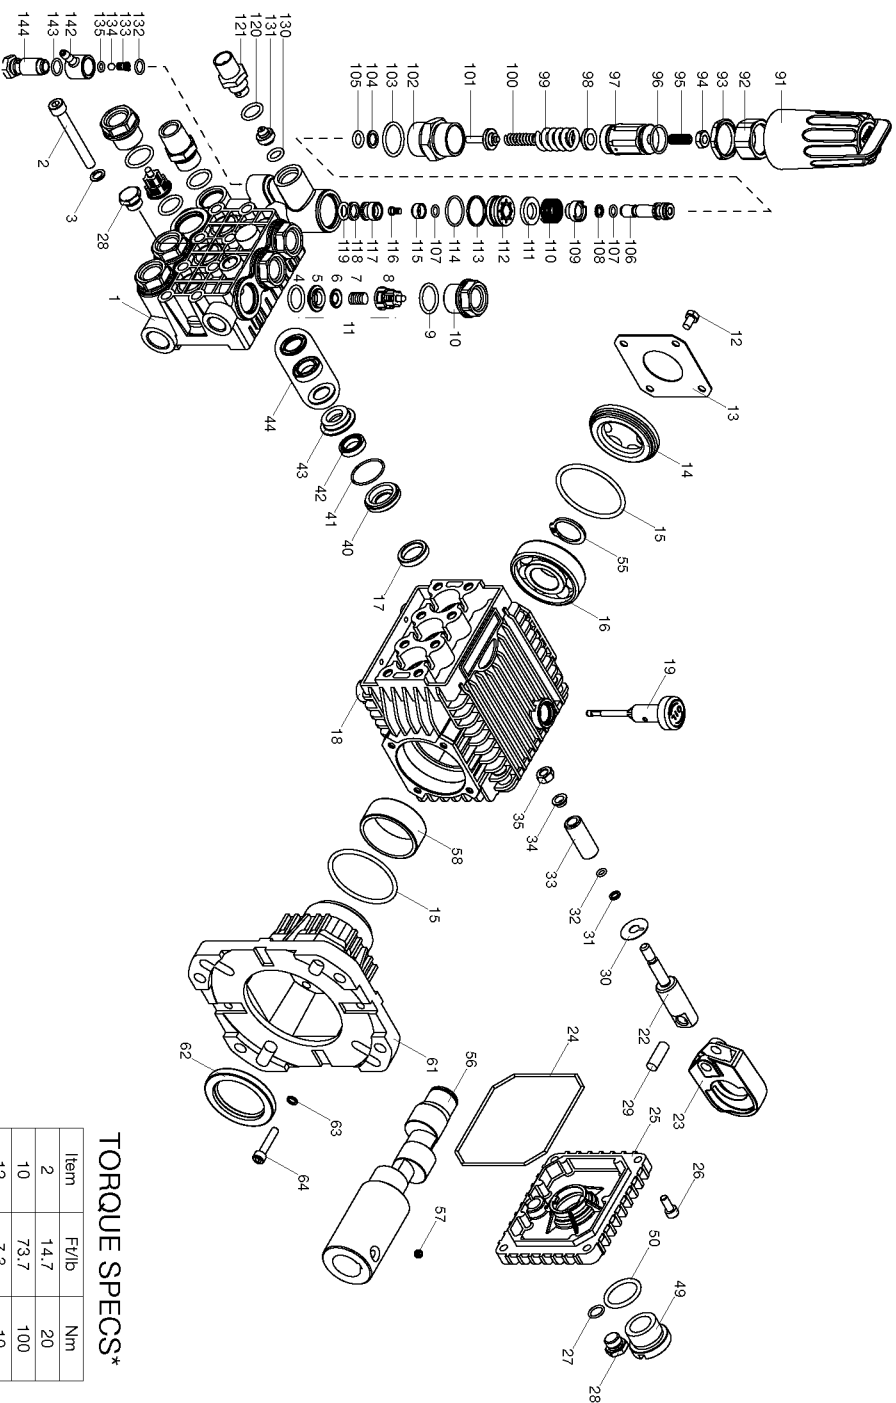

# A08042 - TX1510 - PUMP - GENERAL

## TORQUE SPECS\*

Item	Ft/lb	Nm
2	14.7	20
10	73.7	100
12	7.3	10
26	7.3	10
28	14.7	20
35	11.0	15
64	7.3	10

\*Decrease torque by 20% if threads are lubricated.

## Parts List for DP3750 Type 1

Item Number	Part Number	Description	Qty Required
1	A03496	PUMP	1
2	A08896	SCREW	8
3	P313	WASHER LOCK GEN 9670	8
4	A08927	KIT VALVE	1
5	A08927	KIT VALVE	1
6	A08927	KIT VALVE	1
7	A08927	KIT VALVE	1
8	A08927	KIT VALVE	1
9	A08904	ORING	6
10	A08905	CAP VALVE	6
11	A08927	KIT VALVE	1
12	15713	SCREW .250-20X.50 GE	8
13	15898	COVER BEARING	1
14	A08906	INDICATOR OIL LEVEL	1
15	15727	ORING	2
16	A03496	PUMP	1
17	A08928	KIT OIL SEAL	1
18	A03496	PUMP	1
19	P467	DIPSTICK	1
22	A08907	GUIDE PLUNGER	3
23	A08908	ROD CONNECTING	3
24	A08909	ORING COVER	1
25	A08910	COVER REAR CRANKCASE	1
26	A08911	SCREW	1
27	A08912	ORING	1
28	A08913	PLUG	2
29	A08914	PIN CON ROD	3

## Parts List for DP3750 Type 1

Item Number	Part Number	Description	Qty Required
131	A08926	NOZZLE	1
132	A08935	INJECTOR CHEMICAL	1
133	A08935	INJECTOR CHEMICAL	1
134	A08935	INJECTOR CHEMICAL	1
135	A08935	INJECTOR CHEMICAL	1
142	A08935	INJECTOR CHEMICAL	1
143	A08935	INJECTOR CHEMICAL	1
144	A08935	INJECTOR CHEMICAL	1
201	A08642	ENGINE	1
202	000000-00	No Longer Available	1
203	A14552	LABEL HOT SURFACE	1
205	A03496	PUMP	1
205	A03496	PUMP	1
206	A13857	LABEL WARNING	1
208	A11349	BOLT .375-16X1.25 FL	4
209	000000-00	No Longer Available	1
210	000000-00	No Longer Available	1
211	A18466	NUT	4
212	18300	BOLT .375-16X1.75 FL	4
213	A00253	TIRE PNEU 12 X 4 STU	2
214	D30249	COLLER AXLE SET SCRE	2
215	A16267	LABEL WARNING	1
216	A16268	LABEL WARNING	1
217	A16269	LABEL WARNING	1
218	5140126-36	HOSE ASSY CHEMICAL	1
218	1000001689	HIGH PRESSURE HOSE	1
219	D21436	SCREW .250-20X.750 U	2