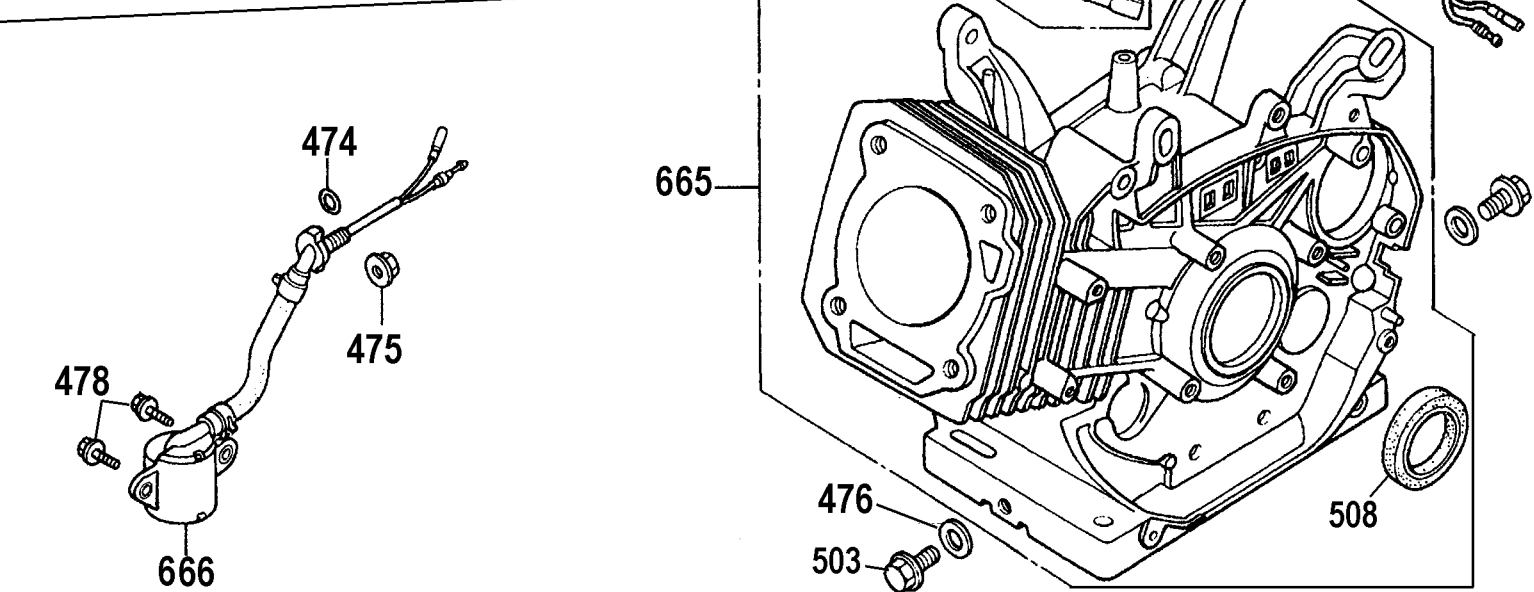

Parts List for DP3400 Type 1

Item Number	Part Number	Description	Qty Required
1	A16004	PUMP ASSEMBLY	1
2	A08896	SCREW	8
3	P313	WASHER LOCK GEN 9670	8
9	A08904	ORING	6
10	A08905	CAP VALVE	6
11	A08927	KIT VALVE	1
12	15713	SCREW .250-20X.50 GE	8
13	15898	COVER BEARING	1
14	A08906	INDICATOR OIL LEVEL	1
15	15727	ORING	2
17	A08928	KIT OIL SEAL	1
19	P467	DIPSTICK	1
22	A08907	GUIDE PLUNGER	3
23	A08908	ROD CONNECTING	3
24	A08909	ORING COVER	1
25	A08910	COVER REAR CRANKCASE	1
26	A08911	SCREW	1
27	A08912	ORING	1
28	A08913	PLUG	2
29	A08914	PIN CON ROD	3
30	A08915	FLINGER WASHER	3
31	A08916	RING ANTI EXTRUSION	3
32	A08917	ORING	3
33	P619	PLUNGER CERAMIC GEN	3
34	A08918	BUSHING	3
35	15838	NUT PLUNGER GEN 9222	3
40	A08930	RETAINER	3

COPYRIGHT© 2005. All Rights Reserved.

Parts list, pricing, and availability subject to change. Please visit www.dewaltservicenet.com for current parts information.