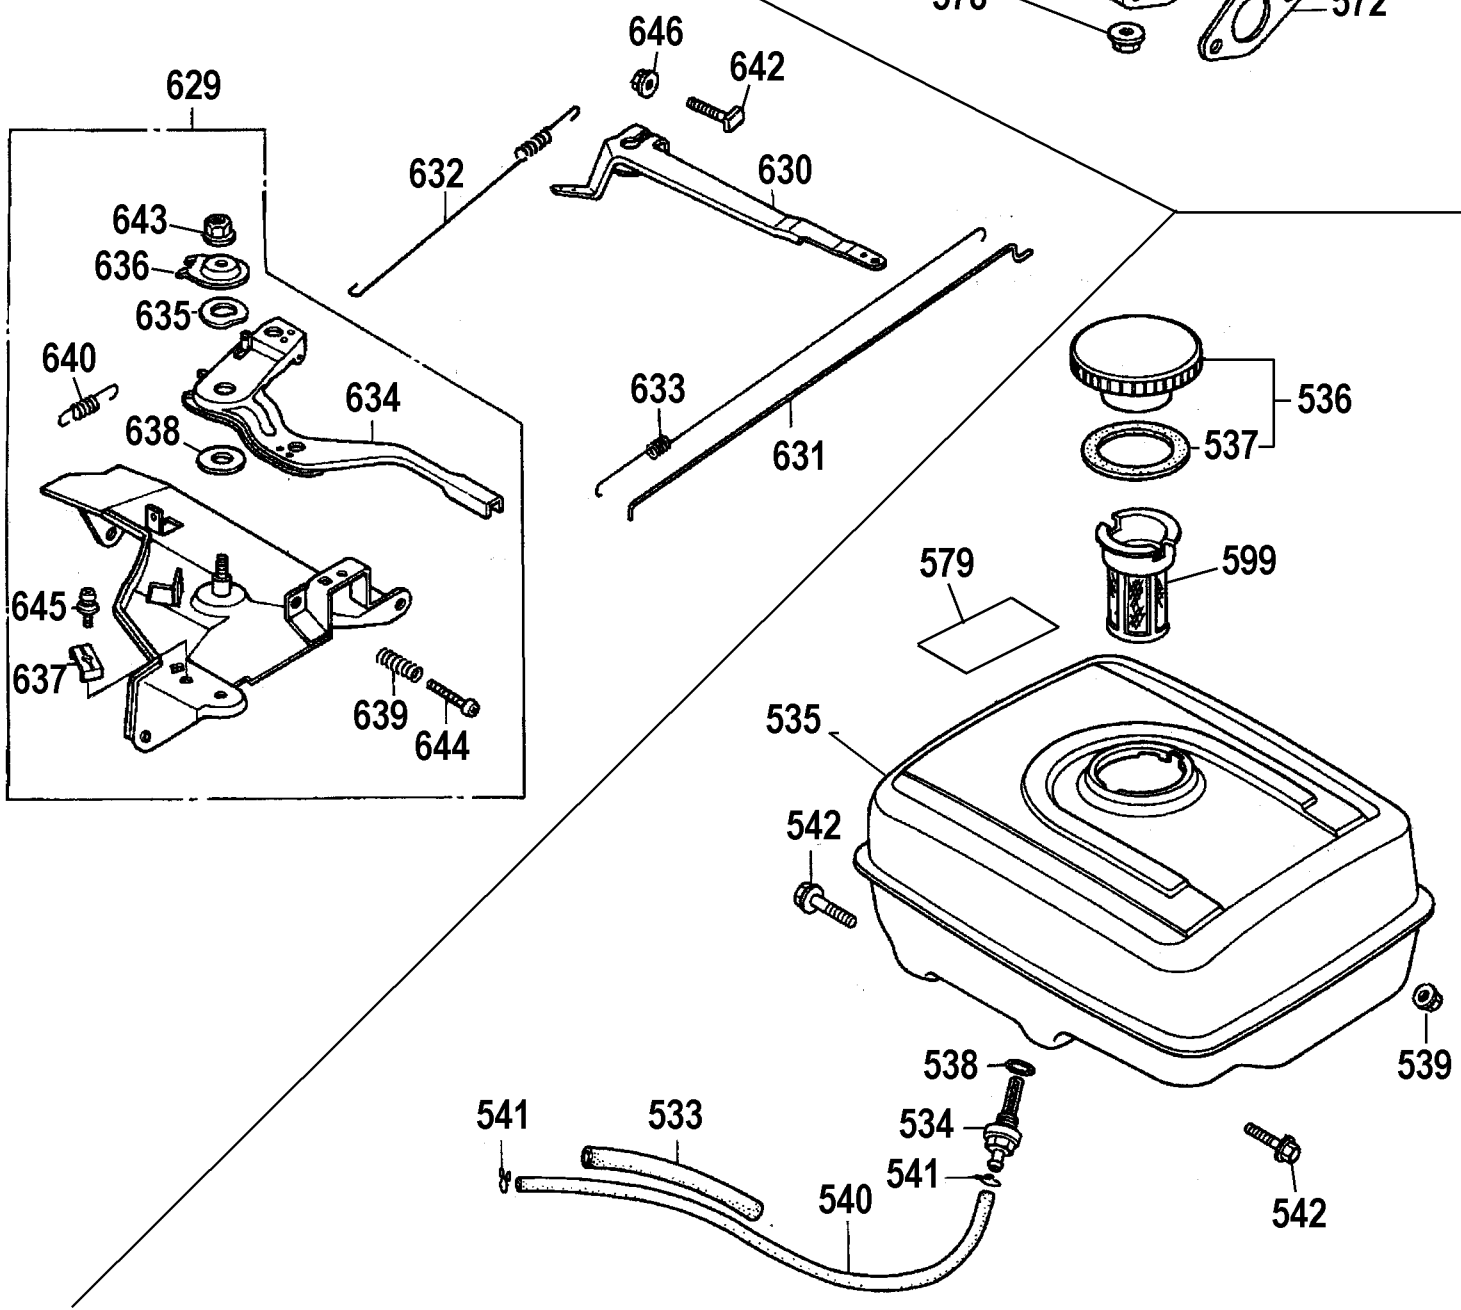

Parts List for DP3400 Type 1

Item Number	Part Number	Description	Qty Required
1	A16004	PUMP ASSEMBLY	1
2	A08896	SCREW	8
3	P313	WASHER LOCK GEN 9670	8
9	A08904	ORING	6
10	A08905	CAP VALVE	6
11	A08927	KIT VALVE	1
12	15713	SCREW .250-20X.50 GE	8
13	15898	COVER BEARING	1
14	A08906	INDICATOR OIL LEVEL	1
15	15727	ORING	2
17	A08928	KIT OIL SEAL	1
19	P467	DIPSTICK	1
22	A08907	GUIDE PLUNGER	3
23	A08908	ROD CONNECTING	3
24	A08909	ORING COVER	1
25	A08910	COVER REAR CRANKCASE	1
26	A08911	SCREW	1
27	A08912	ORING	1
28	A08913	PLUG	2
29	A08914	PIN CON ROD	3
30	A08915	FLINGER WASHER	3
31	A08916	RING ANTI EXTRUSION	3
32	A08917	ORING	3
33	P619	PLUNGER CERAMIC GEN	3
34	A08918	BUSHING	3
35	15838	NUT PLUNGER GEN 9222	3
40	A08930	RETAINER	3

COPYRIGHT© 2005. All Rights Reserved.

Parts list, pricing, and availability subject to change. Please visit www.dewaltservicenet.com for current parts information.