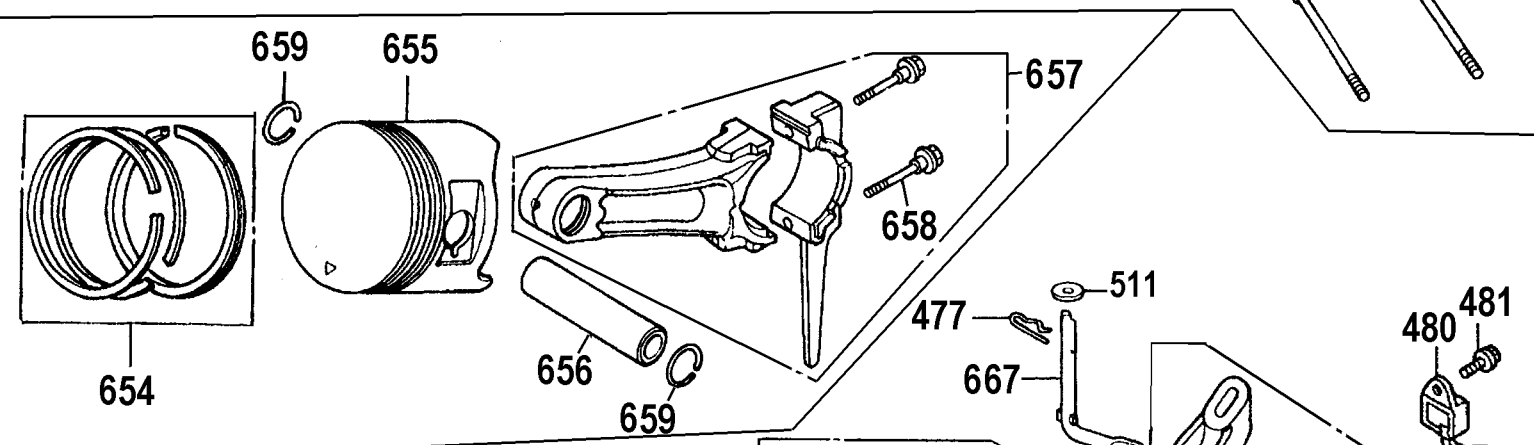

Parts List for DP3400 Type 1

Item Number	Part Number	Description	Qty Required
1	A16004	PUMP ASSEMBLY	1
2	A08896	SCREW	8
3	P313	WASHER LOCK GEN 9670	8
9	A08904	ORING	6
10	A08905	CAP VALVE	6
11	A08927	KIT VALVE	1
12	15713	SCREW .250-20X.50 GE	8
13	15898	COVER BEARING	1
14	A08906	INDICATOR OIL LEVEL	1
15	15727	ORING	2
17	A08928	KIT OIL SEAL	1
19	P467	DIPSTICK	1
22	A08907	GUIDE PLUNGER	3
23	A08908	ROD CONNECTING	3
24	A08909	ORING COVER	1
25	A08910	COVER REAR CRANKCASE	1
26	A08911	SCREW	1
27	A08912	ORING	1
28	A08913	PLUG	2
29	A08914	PIN CON ROD	3
30	A08915	FLINGER WASHER	3
31	A08916	RING ANTI EXTRUSION	3
32	A08917	ORING	3
33	P619	PLUNGER CERAMIC GEN	3
34	A08918	BUSHING	3
35	15838	NUT PLUNGER GEN 9222	3
40	A08930	RETAINER	3

COPYRIGHT© 2005. All Rights Reserved.

Parts list, pricing, and availability subject to change. Please visit www.dewaltservicenet.com for current parts information.