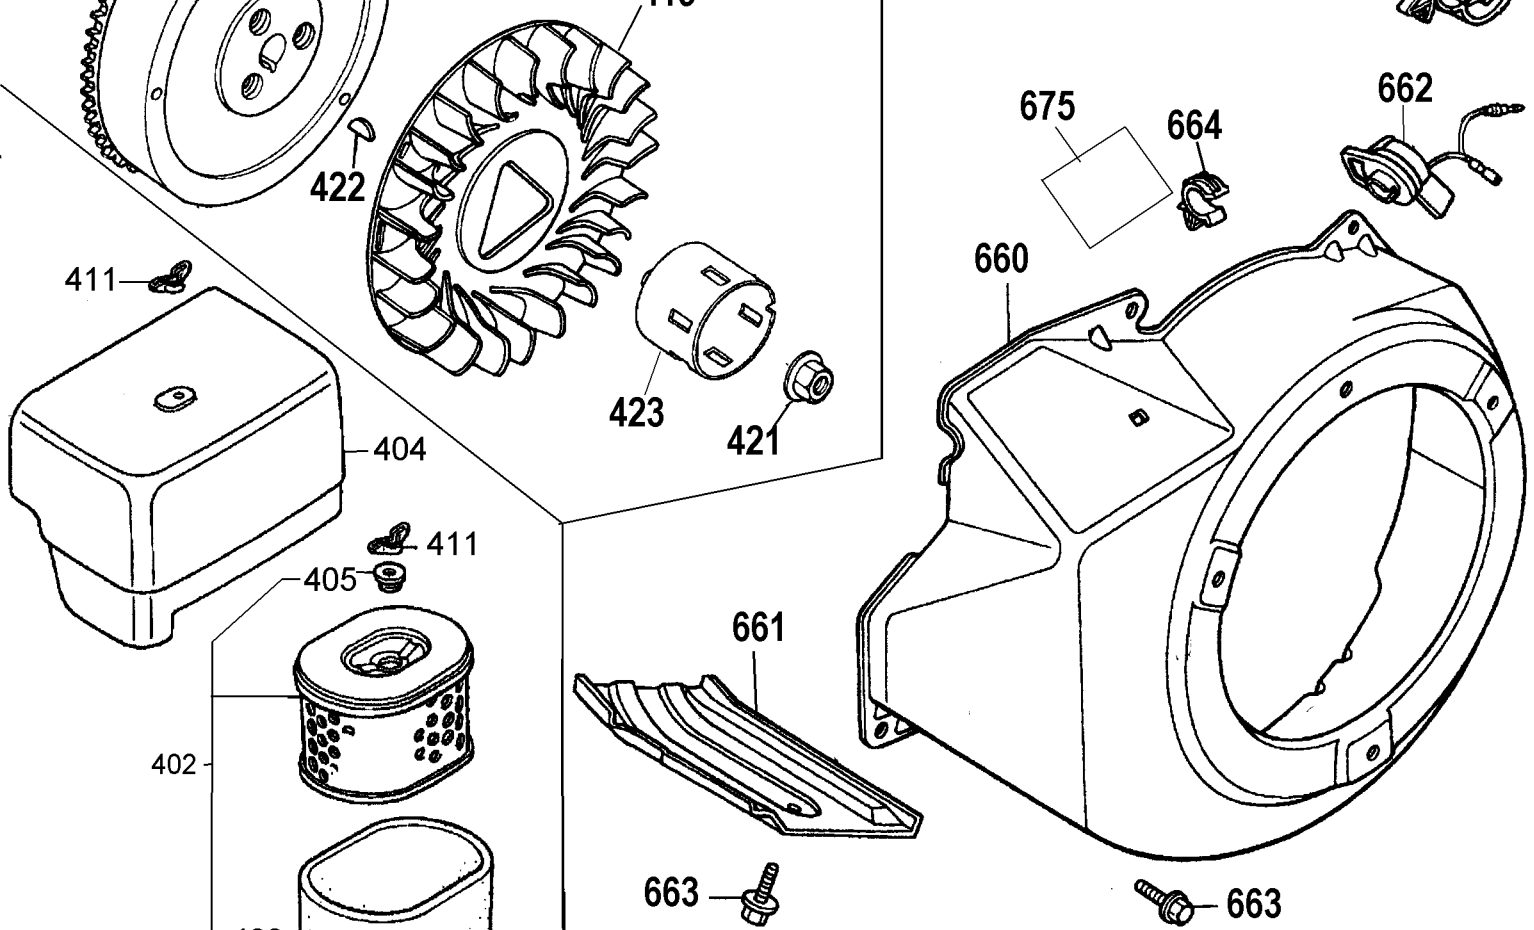

Parts List for DP3400 Type 1

Item Number	Part Number	Description	Qty Required
1	A16004	PUMP ASSEMBLY	1
2	A08896	SCREW	8
3	P313	WASHER LOCK GEN 9670	8
9	A08904	ORING	6
10	A08905	CAP VALVE	6
11	A08927	KIT VALVE	1
12	15713	SCREW .250-20X.50 GE	8
13	15898	COVER BEARING	1
14	A08906	INDICATOR OIL LEVEL	1
15	15727	ORING	2
17	A08928	KIT OIL SEAL	1
19	P467	DIPSTICK	1
22	A08907	GUIDE PLUNGER	3
23	A08908	ROD CONNECTING	3
24	A08909	ORING COVER	1
25	A08910	COVER REAR CRANKCASE	1
26	A08911	SCREW	1
27	A08912	ORING	1
28	A08913	PLUG	2
29	A08914	PIN CON ROD	3
30	A08915	FLINGER WASHER	3
31	A08916	RING ANTI EXTRUSION	3
32	A08917	ORING	3
33	P619	PLUNGER CERAMIC GEN	3
34	A08918	BUSHING	3
35	15838	NUT PLUNGER GEN 9222	3
40	A08930	RETAINER	3

COPYRIGHT© 2005. All Rights Reserved.

Parts list, pricing, and availability subject to change. Please visit www.dewaltservicenet.com for current parts information.