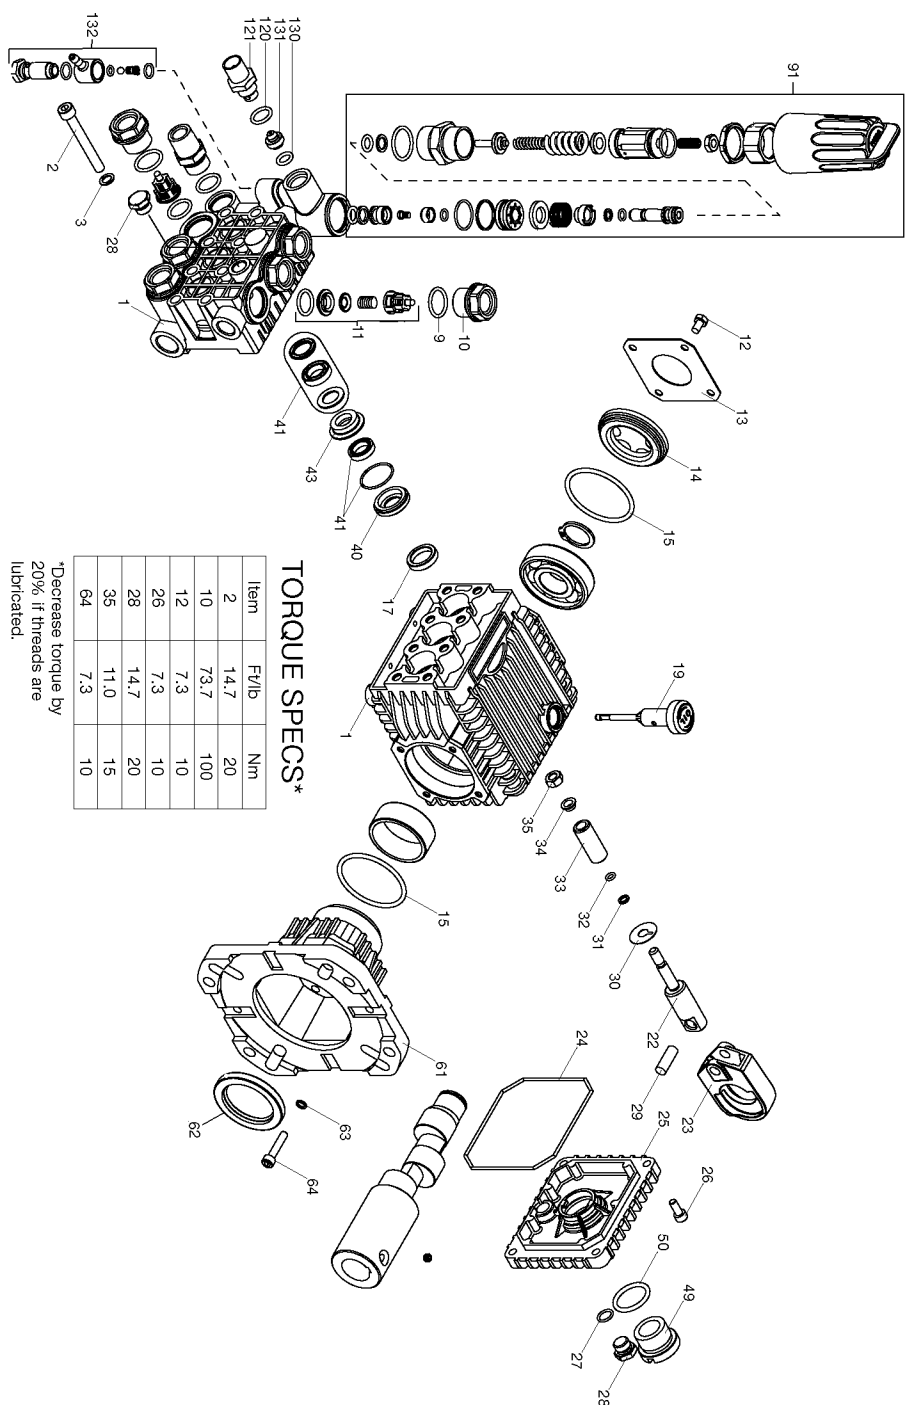

TORQUE SPECS*

Item	Ft/Lb	Nm
2	14.7	20
10	73.7	100
12	7.3	10
26	7.3	10
28	14.7	20
35	11.0	15
64	7.3	10

*Decrease torque by 20% if threads are lubricated.