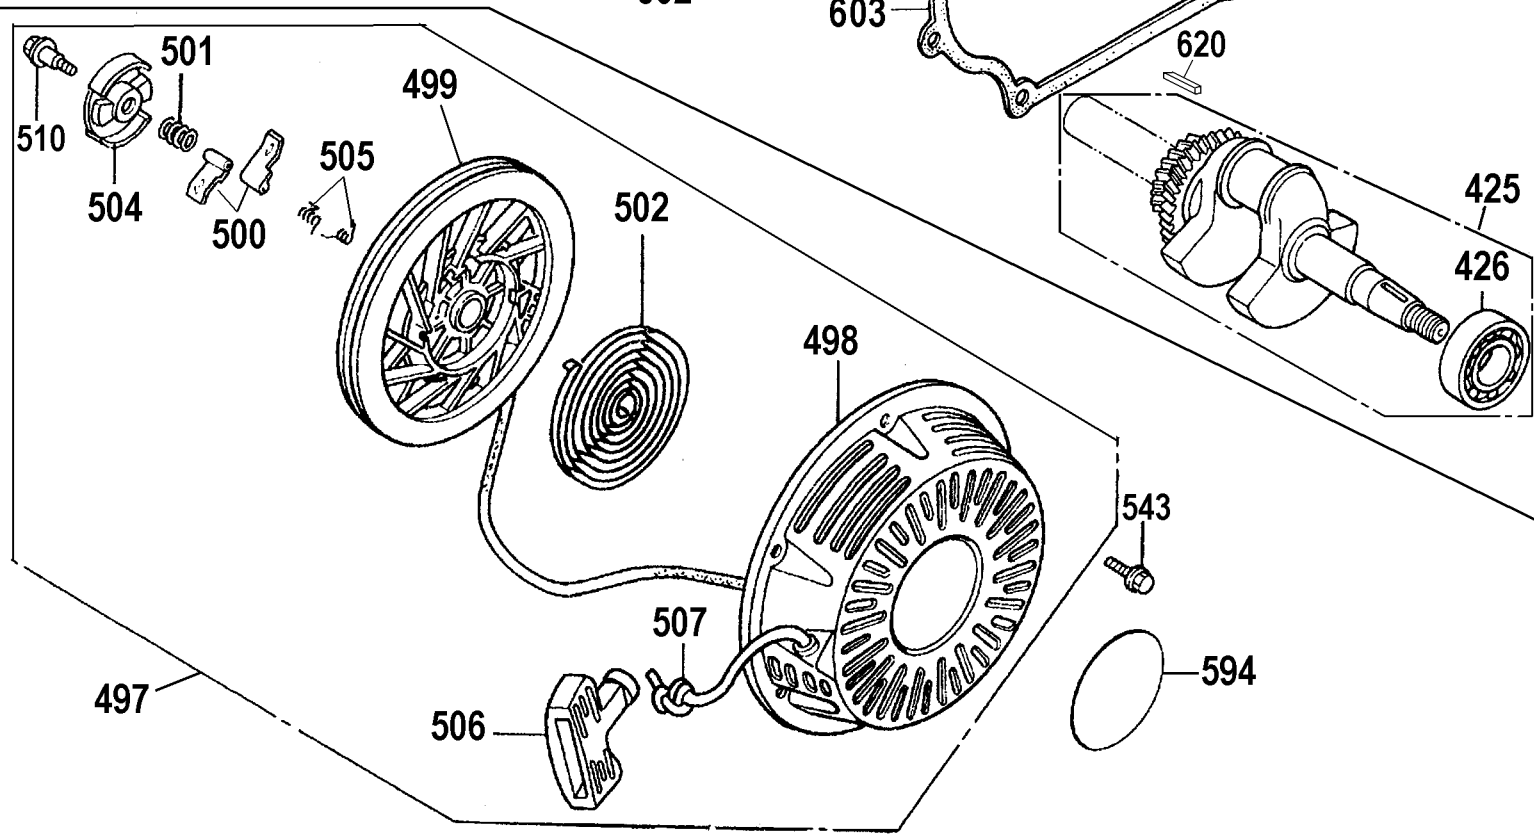

Parts List for DP3400 Type 1

Item Number	Part Number	Description	Qty Required
1	A16004	PUMP ASSEMBLY	1
2	A08896	SCREW	8
3	P313	WASHER LOCK GEN 9670	8
9	A08904	ORING	6
10	A08905	CAP VALVE	6
11	A08927	KIT VALVE	1
12	15713	SCREW .250-20X.50 GE	8
13	15898	COVER BEARING	1
14	A08906	INDICATOR OIL LEVEL	1
15	15727	ORING	2
17	A08928	KIT OIL SEAL	1
19	P467	DIPSTICK	1
22	A08907	GUIDE PLUNGER	3
23	A08908	ROD CONNECTING	3
24	A08909	ORING COVER	1
25	A08910	COVER REAR CRANKCASE	1
26	A08911	SCREW	1
27	A08912	ORING	1
28	A08913	PLUG	2
29	A08914	PIN CON ROD	3
30	A08915	FLINGER WASHER	3
31	A08916	RING ANTI EXTRUSION	3
32	A08917	ORING	3
33	P619	PLUNGER CERAMIC GEN	3
34	A08918	BUSHING	3
35	15838	NUT PLUNGER GEN 9222	3
40	A08930	RETAINER	3

COPYRIGHT© 2005. All Rights Reserved.

Parts list, pricing, and availability subject to change. Please visit www.dewaltservicenet.com for current parts information.