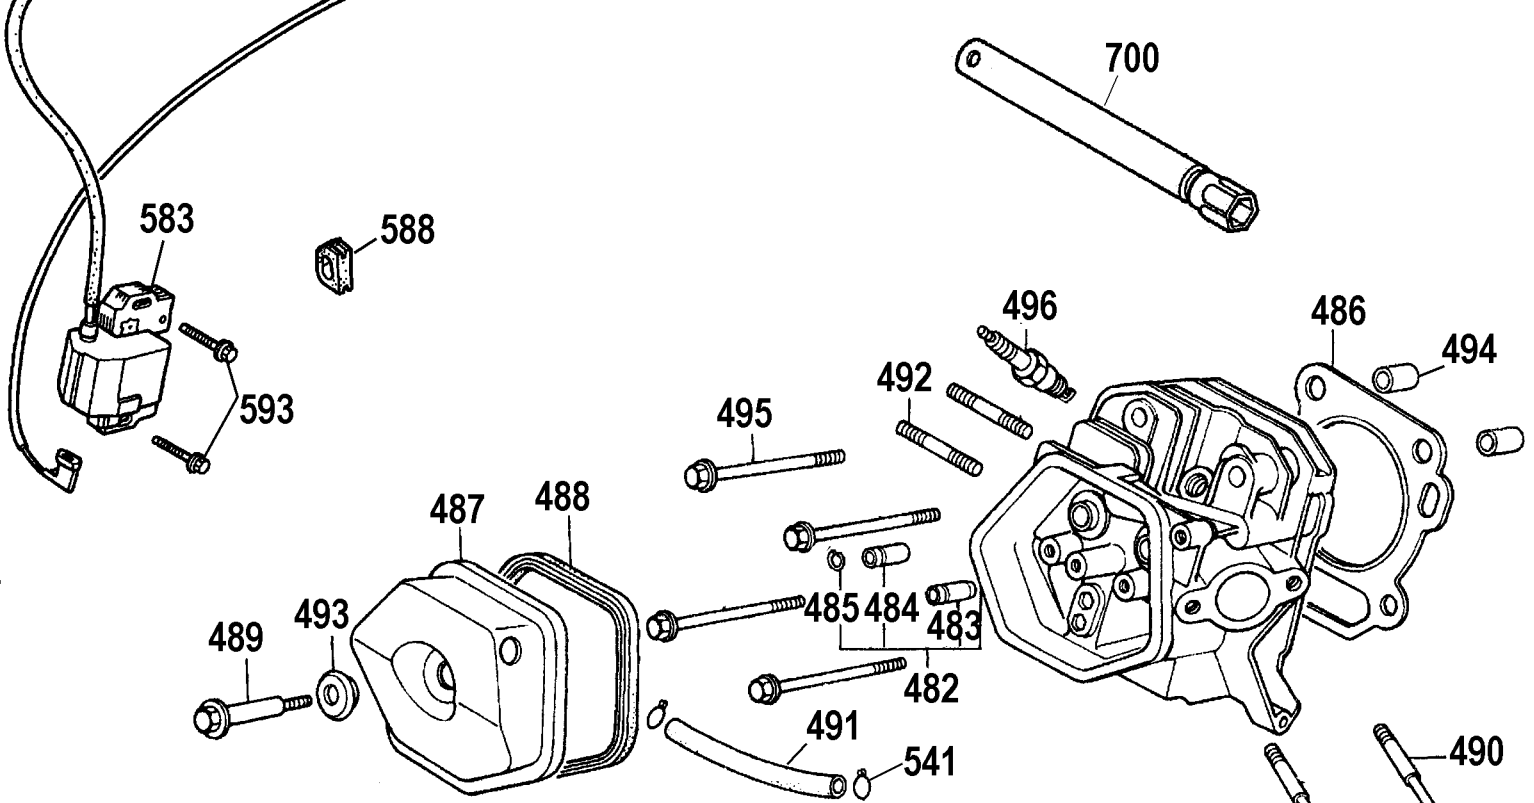

Parts List for DP3400 Type 1

Item Number	Part Number	Description	Qty Required
1	A16004	PUMP ASSEMBLY	1
2	A08896	SCREW	8
3	P313	WASHER LOCK GEN 9670	8
9	A08904	ORING	6
10	A08905	CAP VALVE	6
11	A08927	KIT VALVE	1
12	15713	SCREW .250-20X.50 GE	8
13	15898	COVER BEARING	1
14	A08906	INDICATOR OIL LEVEL	1
15	15727	ORING	2
17	A08928	KIT OIL SEAL	1
19	P467	DIPSTICK	1
22	A08907	GUIDE PLUNGER	3
23	A08908	ROD CONNECTING	3
24	A08909	ORING COVER	1
25	A08910	COVER REAR CRANKCASE	1
26	A08911	SCREW	1
27	A08912	ORING	1
28	A08913	PLUG	2
29	A08914	PIN CON ROD	3
30	A08915	FLINGER WASHER	3
31	A08916	RING ANTI EXTRUSION	3
32	A08917	ORING	3
33	P619	PLUNGER CERAMIC GEN	3
34	A08918	BUSHING	3
35	15838	NUT PLUNGER GEN 9222	3
40	A08930	RETAINER	3

COPYRIGHT© 2005. All Rights Reserved.

Parts list, pricing, and availability subject to change. Please visit www.dewaltservicenet.com for current parts information.