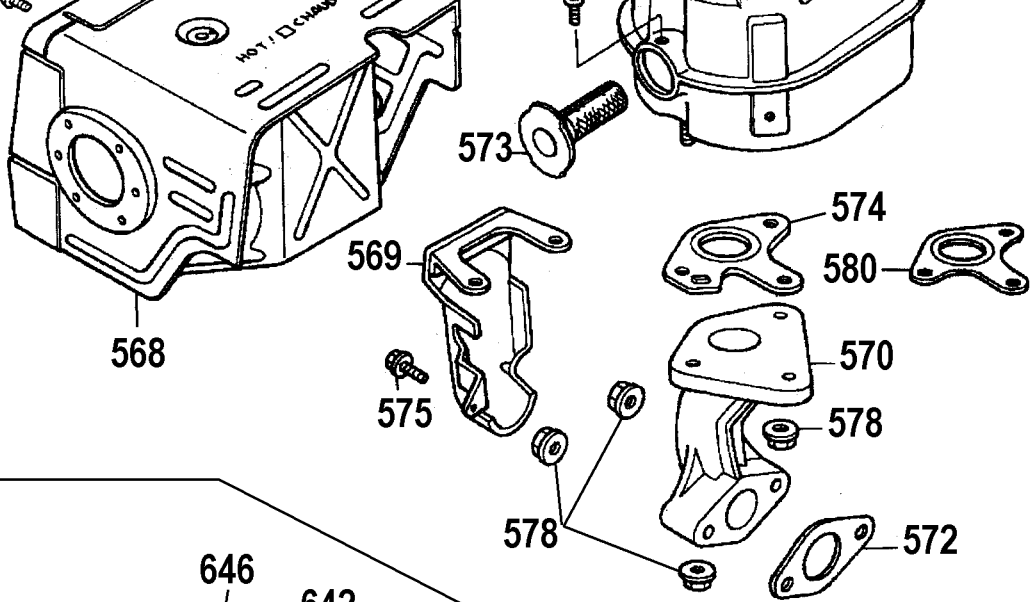

Parts List for DP3400 Type 1

Item Number	Part Number	Description	Qty Required
1	A16004	PUMP ASSEMBLY	1
2	A08896	SCREW	8
3	P313	WASHER LOCK GEN 9670	8
9	A08904	ORING	6
10	A08905	CAP VALVE	6
11	A08927	KIT VALVE	1
12	15713	SCREW .250-20X.50 GE	8
13	15898	COVER BEARING	1
14	A08906	INDICATOR OIL LEVEL	1
15	15727	ORING	2
17	A08928	KIT OIL SEAL	1
19	P467	DIPSTICK	1
22	A08907	GUIDE PLUNGER	3
23	A08908	ROD CONNECTING	3
24	A08909	ORING COVER	1
25	A08910	COVER REAR CRANKCASE	1
26	A08911	SCREW	1
27	A08912	ORING	1
28	A08913	PLUG	2
29	A08914	PIN CON ROD	3
30	A08915	FLINGER WASHER	3
31	A08916	RING ANTI EXTRUSION	3
32	A08917	ORING	3
33	P619	PLUNGER CERAMIC GEN	3
34	A08918	BUSHING	3
35	15838	NUT PLUNGER GEN 9222	3
40	A08930	RETAINER	3

COPYRIGHT© 2005. All Rights Reserved.

Parts list, pricing, and availability subject to change. Please visit www.dewaltservicenet.com for current parts information.