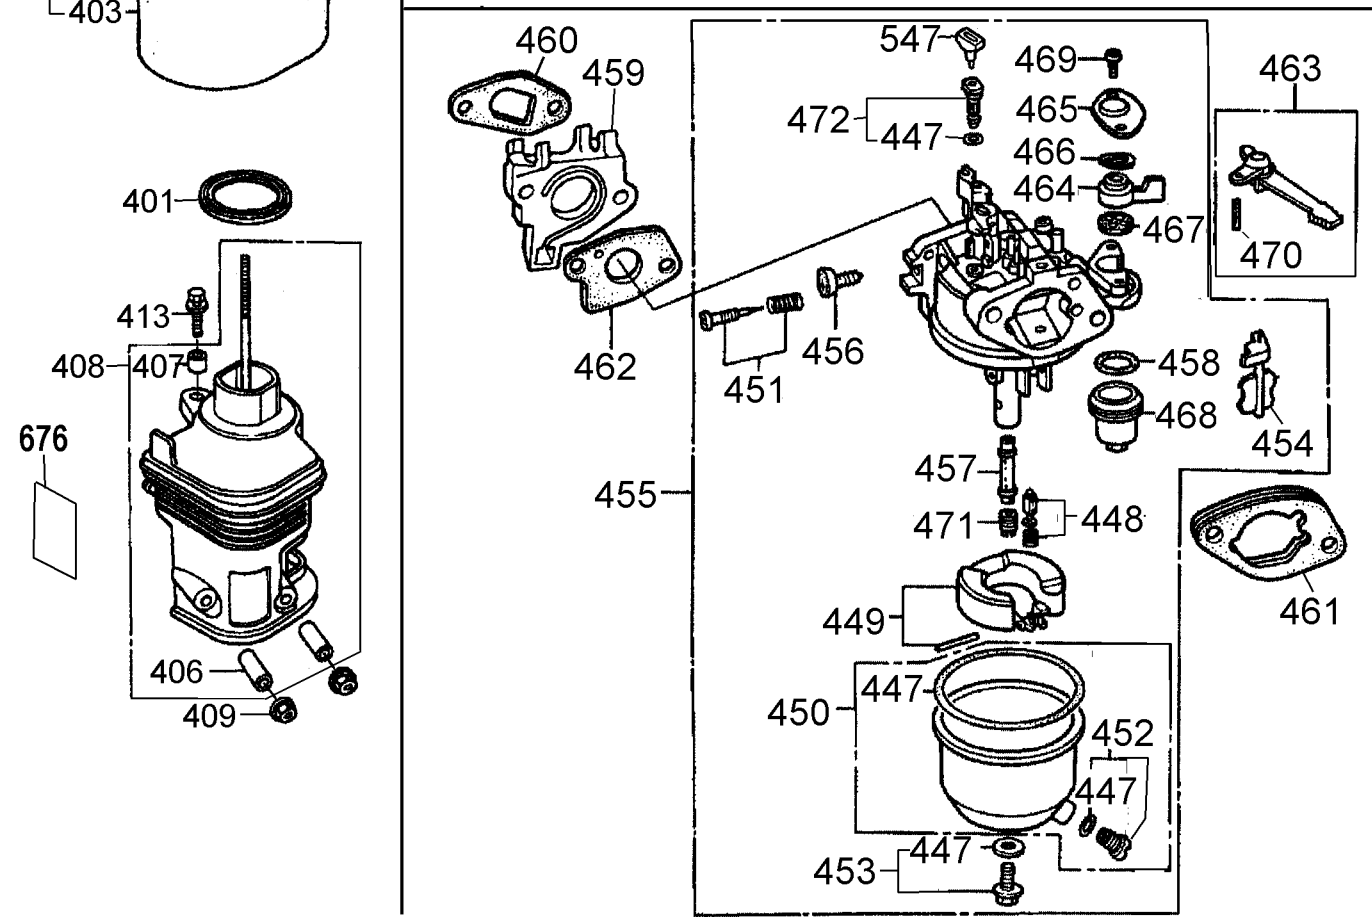

Parts List for DP3400 Type 1

Item Number	Part Number	Description	Qty Required
1	A16004	PUMP ASSEMBLY	1
2	A08896	SCREW	8
3	P313	WASHER LOCK GEN 9670	8
9	A08904	ORING	6
10	A08905	CAP VALVE	6
11	A08927	KIT VALVE	1
12	15713	SCREW .250-20X.50 GE	8
13	15898	COVER BEARING	1
14	A08906	INDICATOR OIL LEVEL	1
15	15727	ORING	2
17	A08928	KIT OIL SEAL	1
19	P467	DIPSTICK	1
22	A08907	GUIDE PLUNGER	3
23	A08908	ROD CONNECTING	3
24	A08909	ORING COVER	1
25	A08910	COVER REAR CRANKCASE	1
26	A08911	SCREW	1
27	A08912	ORING	1
28	A08913	PLUG	2
29	A08914	PIN CON ROD	3
30	A08915	FLINGER WASHER	3
31	A08916	RING ANTI EXTRUSION	3
32	A08917	ORING	3
33	P619	PLUNGER CERAMIC GEN	3
34	A08918	BUSHING	3
35	15838	NUT PLUNGER GEN 9222	3
40	A08930	RETAINER	3

COPYRIGHT© 2005. All Rights Reserved.

Parts list, pricing, and availability subject to change. Please visit www.dewaltservicenet.com for current parts information.