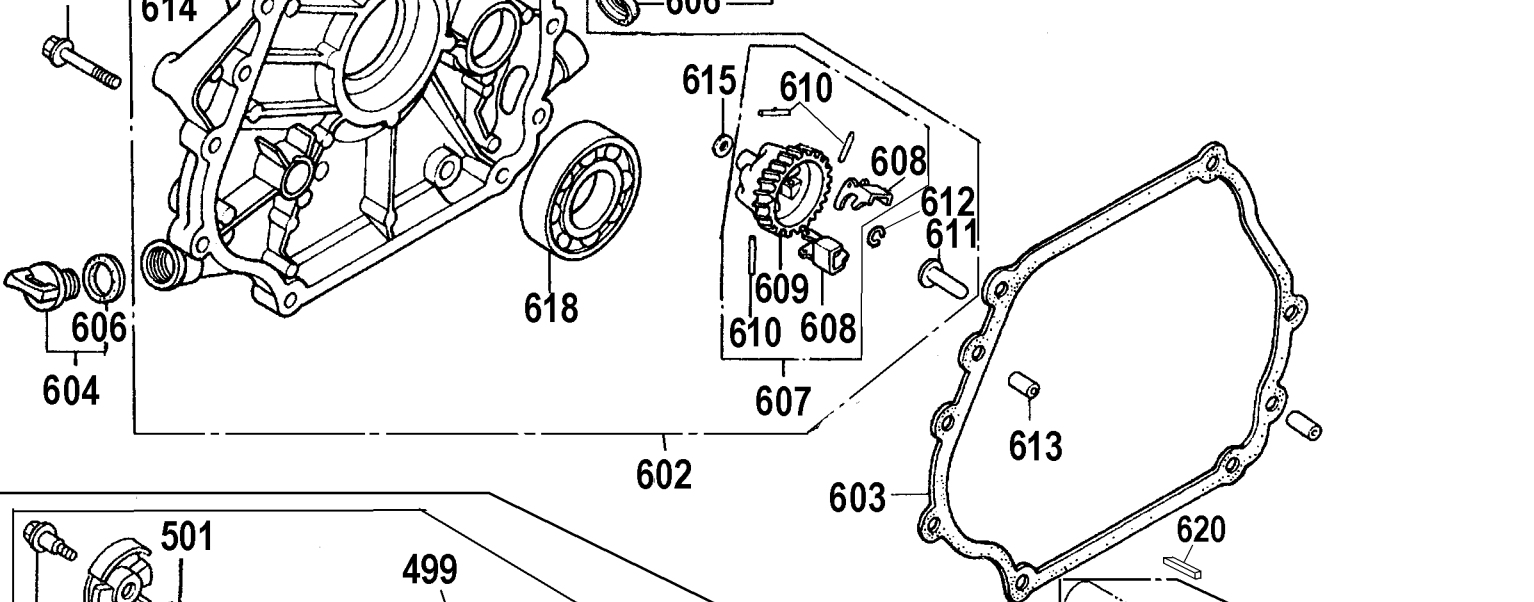

Parts List for DP3400 Type 1

Item Number	Part Number	Description	Qty Required
1	A16004	PUMP ASSEMBLY	1
2	A08896	SCREW	8
3	P313	WASHER LOCK GEN 9670	8
9	A08904	ORING	6
10	A08905	CAP VALVE	6
11	A08927	KIT VALVE	1
12	15713	SCREW .250-20X.50 GE	8
13	15898	COVER BEARING	1
14	A08906	INDICATOR OIL LEVEL	1
15	15727	ORING	2
17	A08928	KIT OIL SEAL	1
19	P467	DIPSTICK	1
22	A08907	GUIDE PLUNGER	3
23	A08908	ROD CONNECTING	3
24	A08909	ORING COVER	1
25	A08910	COVER REAR CRANKCASE	1
26	A08911	SCREW	1
27	A08912	ORING	1
28	A08913	PLUG	2
29	A08914	PIN CON ROD	3
30	A08915	FLINGER WASHER	3
31	A08916	RING ANTI EXTRUSION	3
32	A08917	ORING	3
33	P619	PLUNGER CERAMIC GEN	3
34	A08918	BUSHING	3
35	15838	NUT PLUNGER GEN 9222	3
40	A08930	RETAINER	3

COPYRIGHT© 2005. All Rights Reserved.

Parts list, pricing, and availability subject to change. Please visit www.dewaltservicenet.com for current parts information.