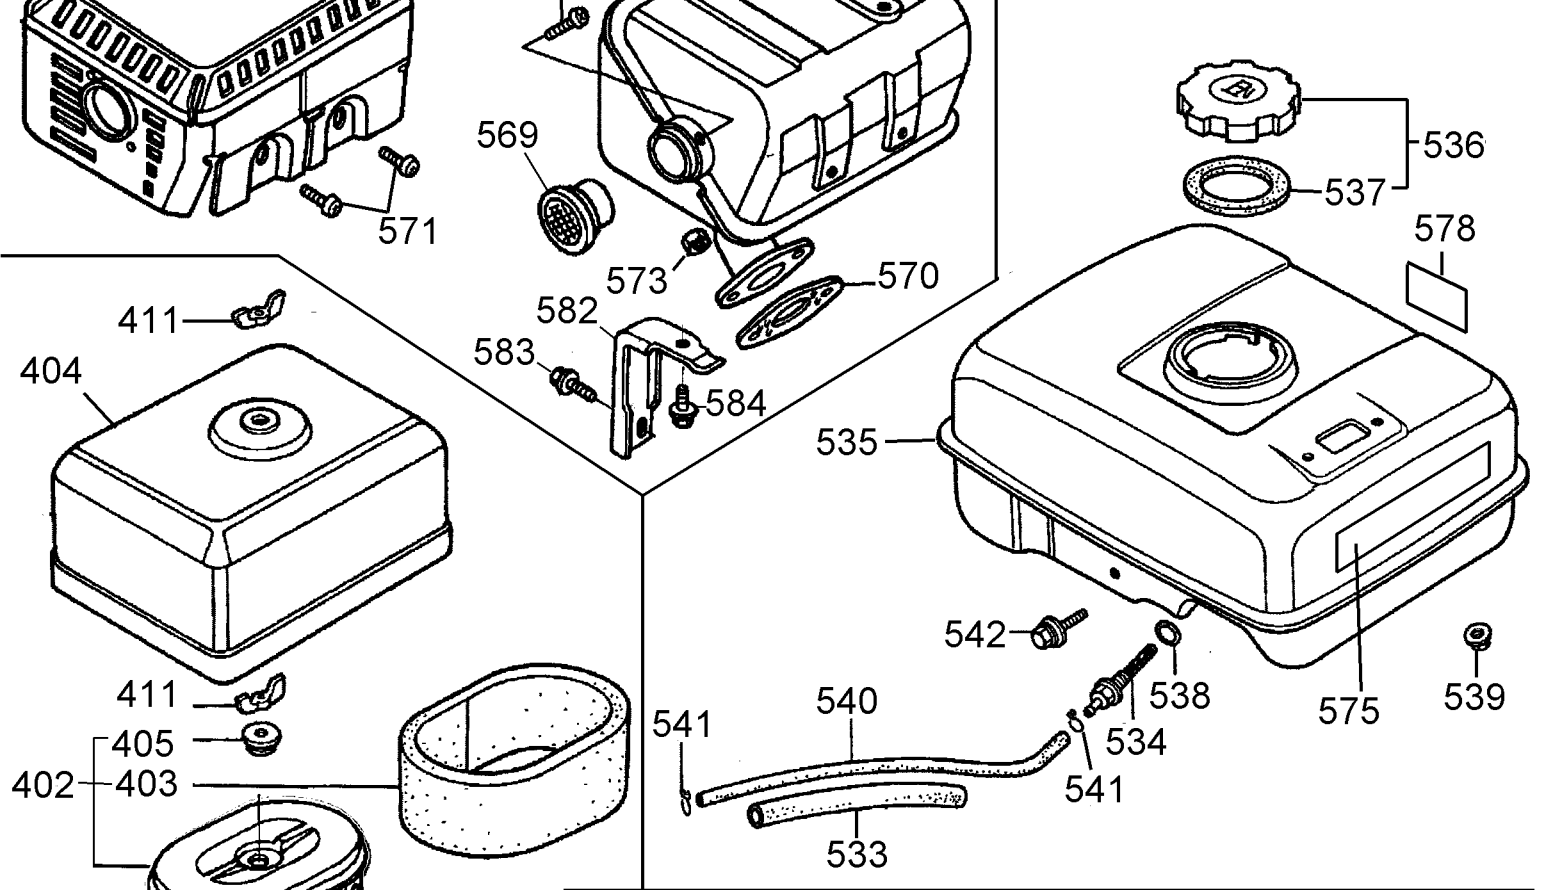

Parts List for DP2800 Type 1

Item Number	Part Number	Description	Qty Required
1	A03521	KIT SEAL CAT 30530	1
2	A03522	KIT VALVE CAT 33057	1
3	15294	KEY	1
4	A11349	BOLT .375-16X1.25 FL	1
5	15905	SCREW M6X12 HEX CAT	3
8	A08865	BARE PUMP	1
10	15789	ORING CAT	1
11	15496	SEAL OIL CAT 55337	1
20	A03523	ROD CONNECTING CAT 5	3
32	A03525	CAP OIL FILLER CAT 5	1
33	P186	ORING CAT 14179	2
37	92241	GAUGE	1
38	P262	SEAL SIGHTGLASS OIL	1
48	A03527	PLUG DRAIN CAT 44842	1
64	V178	PIN CONNECTING ROD C	3
65	5140029-47	ROD	3
70	V155	SEAL OIL CAT 47215	3
90	A03529	PLUNGER M16X27 CAT 5	1
99	A03530	RETAINER PLUNGER M6X	3
100	A03532	RETAINER SEAL CAT 46	3
120	A03533	CASE SEAL CAT 547357	3
121	V153	ORING/SEAL CASE BN 2	3
160	A03534	O-RING INLET VALVE S	3
161	A03535	SEAT INLET CAT 54517	3
174	A03536	PLUG VALVE CAT 46759	3
193	A03537	SCREW HSH M6X60 CAT	8
201	A13751	ENGINE	1

COPYRIGHT© 2005. All Rights Reserved.

Parts list, pricing, and availability subject to change. Please visit www.dewaltservicenet.com for current parts information.