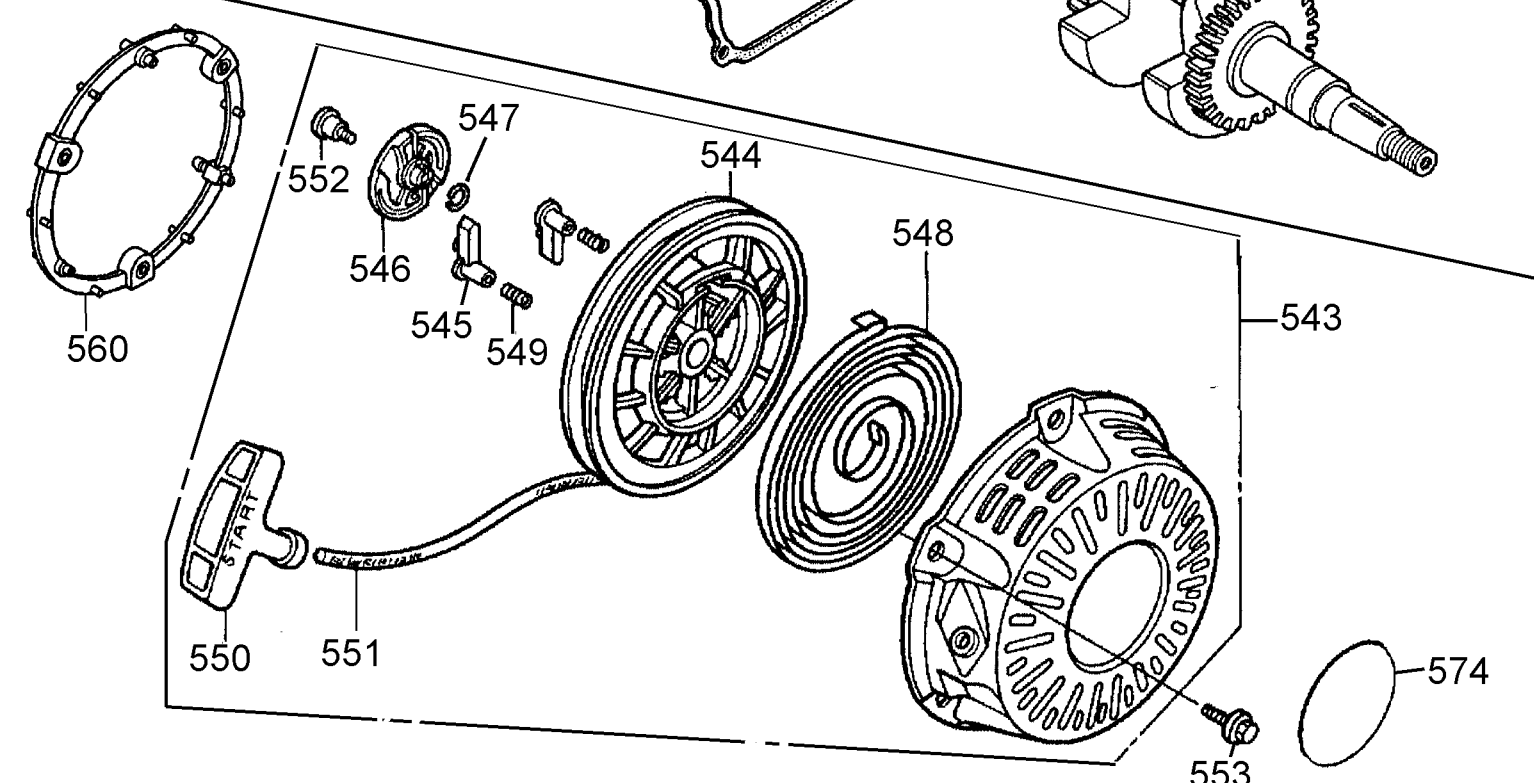

Parts List for DP2800 Type 1

Item Number	Part Number	Description	Qty Required
1	A03521	KIT SEAL CAT 30530	1
2	A03522	KIT VALVE CAT 33057	1
3	15294	KEY	1
4	A11349	BOLT .375-16X1.25 FL	1
5	15905	SCREW M6X12 HEX CAT	3
8	A08865	BARE PUMP	1
10	15789	ORING CAT	1
11	15496	SEAL OIL CAT 55337	1
20	A03523	ROD CONNECTING CAT 5	3
32	A03525	CAP OIL FILLER CAT 5	1
33	P186	ORING CAT 14179	2
37	92241	GAUGE	1
38	P262	SEAL SIGHTGLASS OIL	1
48	A03527	PLUG DRAIN CAT 44842	1
64	V178	PIN CONNECTING ROD C	3
65	5140029-47	ROD	3
70	V155	SEAL OIL CAT 47215	3
90	A03529	PLUNGER M16X27 CAT 5	1
99	A03530	RETAINER PLUNGER M6X	3
100	A03532	RETAINER SEAL CAT 46	3
120	A03533	CASE SEAL CAT 547357	3
121	V153	ORING/SEAL CASE BN 2	3
160	A03534	O-RING INLET VALVE S	3
161	A03535	SEAT INLET CAT 54517	3
174	A03536	PLUG VALVE CAT 46759	3
193	A03537	SCREW HSH M6X60 CAT	8
201	A13751	ENGINE	1

COPYRIGHT© 2005. All Rights Reserved.

Parts list, pricing, and availability subject to change. Please visit www.dewaltservicenetwork.com for current parts information.