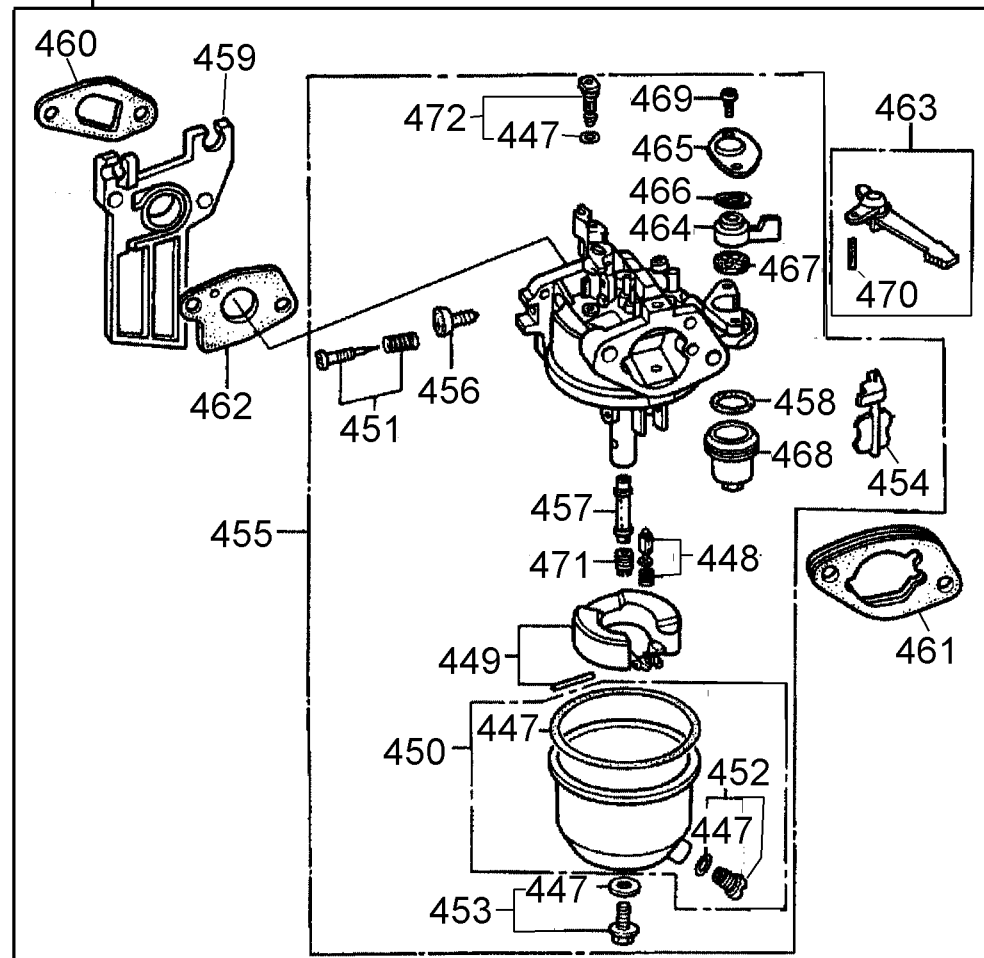

COPYRIGHT© 2005. All Rights Reserved.

Parts list, pricing, and availability subject to change. Please visit www.dewaltservicenet.com for current parts information.

Parts List for DP2800 Type 1

Item Number	Part Number	Description	Qty Required
540	285801-40	HOSE	1
541	285801-41	CLIP	2
542	285807-39	BOLT	1
543	285806-79	STARTER ASSY.	1
544	285801-44	REEL	1
545	285801-45	RATCHET	2
546	285801-46	GUIDE	1
547	285801-47	SPRING	1
548	285801-48	SPRING	1
549	285801-49	SPRING	2
550	285801-50	KNOB	1
551	285805-10	ROPE	1
551	285801-51	ROPE	1
552	285801-52	SCREW	1
553	285807-29	BOLT	3
554	285806-60	RING SET	1
554	285806-61	RING SET	1
554	285806-58	RING SET	1
554	285806-59	RING SET	1
555	285807-49	PISTON	1
555	285807-48	PISTON	1
555	285807-45	PISTON	1
556	285801-62	PIN	1
557	285801-64	CON ROD ASSY	1
557	285801-63	CON ROD ASSY	1
558	285801-65	BOLT	2
559	285801-66	CLIP	1

COPYRIGHT© 2005. All Rights Reserved.

Parts list, pricing, and availability subject to change. Please visit www.dewaltservicenet.com for current parts information.

Parts List for DP2800 Type 1

Item Number	Part Number	Description	Qty Required
1	A03521	KIT SEAL CAT 30530	1
2	A03522	KIT VALVE CAT 33057	1
3	15294	KEY	1
4	A11349	BOLT .375-16X1.25 FL	1
5	15905	SCREW M6X12 HEX CAT	3
8	A08865	BARE PUMP	1
10	15789	ORING CAT	1
11	15496	SEAL OIL CAT 55337	1
20	A03523	ROD CONNECTING CAT 5	3
32	A03525	CAP OIL FILLER CAT 5	1
33	P186	ORING CAT 14179	2
37	92241	GAUGE	1
38	P262	SEAL SIGHTGLASS OIL	1
48	A03527	PLUG DRAIN CAT 44842	1
64	V178	PIN CONNECTING ROD C	3
65	5140029-47	ROD	3
70	V155	SEAL OIL CAT 47215	3
90	A03529	PLUNGER M16X27 CAT 5	1
99	A03530	RETAINER PLUNGER M6X	3
100	A03532	RETAINER SEAL CAT 46	3
120	A03533	CASE SEAL CAT 547357	3
121	V153	ORING/SEAL CASE BN 2	3
160	A03534	O-RING INLET VALVE S	3
161	A03535	SEAT INLET CAT 54517	3
174	A03536	PLUG VALVE CAT 46759	3
193	A03537	SCREW HSH M6X60 CAT	8
201	A13751	ENGINE	1