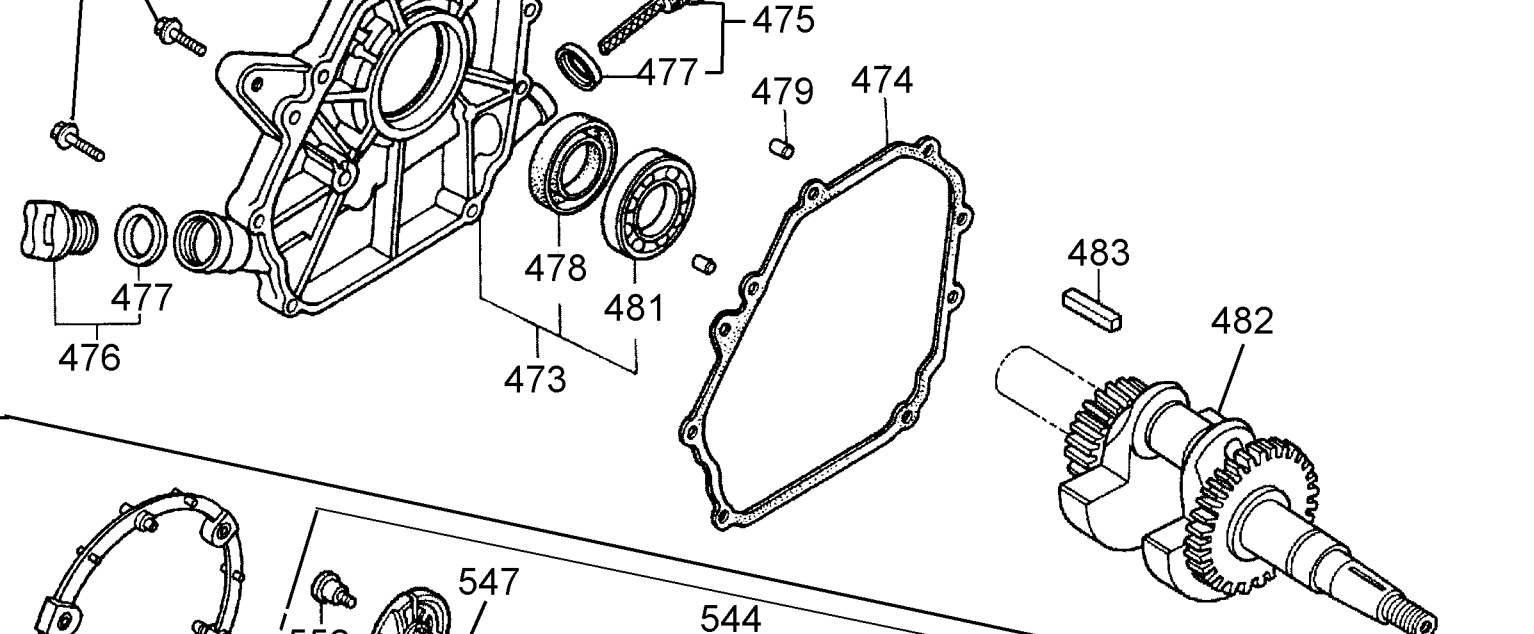

Parts List for DP2800 Type 1

Item Number	Part Number	Description	Qty Required
1	A03521	KIT SEAL CAT 30530	1
2	A03522	KIT VALVE CAT 33057	1
3	15294	KEY	1
4	A11349	BOLT .375-16X1.25 FL	1
5	15905	SCREW M6X12 HEX CAT	3
8	A08865	BARE PUMP	1
10	15789	ORING CAT	1
11	15496	SEAL OIL CAT 55337	1
20	A03523	ROD CONNECTING CAT 5	3
32	A03525	CAP OIL FILLER CAT 5	1
33	P186	ORING CAT 14179	2
37	92241	GAUGE	1
38	P262	SEAL SIGHTGLASS OIL	1
48	A03527	PLUG DRAIN CAT 44842	1
64	V178	PIN CONNECTING ROD C	3
65	5140029-47	ROD	3
70	V155	SEAL OIL CAT 47215	3
90	A03529	PLUNGER M16X27 CAT 5	1
99	A03530	RETAINER PLUNGER M6X	3
100	A03532	RETAINER SEAL CAT 46	3
120	A03533	CASE SEAL CAT 547357	3
121	V153	ORING/SEAL CASE BN 2	3
160	A03534	O-RING INLET VALVE S	3
161	A03535	SEAT INLET CAT 54517	3
174	A03536	PLUG VALVE CAT 46759	3
193	A03537	SCREW HSH M6X60 CAT	8
201	A13751	ENGINE	1

COPYRIGHT© 2005. All Rights Reserved.

Parts list, pricing, and availability subject to change. Please visit www.dewaltservicenetwork.com for current parts information.