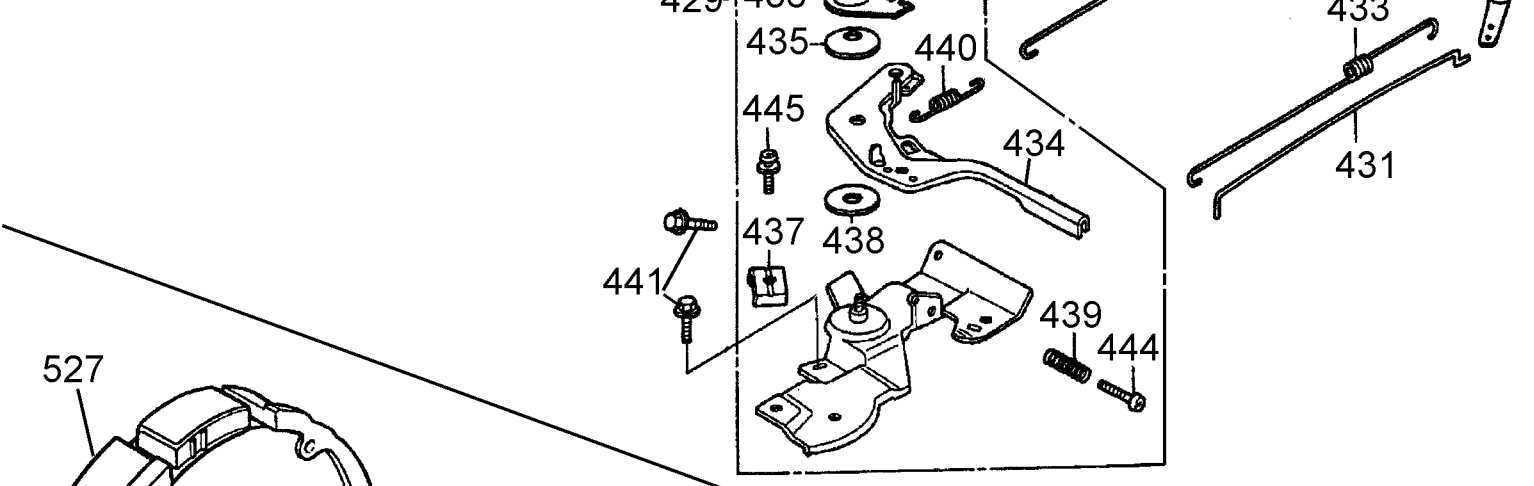

Parts List for DP2800 Type 1

Item Number	Part Number	Description	Qty Required
1	A03521	KIT SEAL CAT 30530	1
2	A03522	KIT VALVE CAT 33057	1
3	15294	KEY	1
4	A11349	BOLT .375-16X1.25 FL	1
5	15905	SCREW M6X12 HEX CAT	3
8	A08865	BARE PUMP	1
10	15789	ORING CAT	1
11	15496	SEAL OIL CAT 55337	1
20	A03523	ROD CONNECTING CAT 5	3
32	A03525	CAP OIL FILLER CAT 5	1
33	P186	ORING CAT 14179	2
37	92241	GAUGE	1
38	P262	SEAL SIGHTGLASS OIL	1
48	A03527	PLUG DRAIN CAT 44842	1
64	V178	PIN CONNECTING ROD C	3
65	5140029-47	ROD	3
70	V155	SEAL OIL CAT 47215	3
90	A03529	PLUNGER M16X27 CAT 5	1
99	A03530	RETAINER PLUNGER M6X	3
100	A03532	RETAINER SEAL CAT 46	3
120	A03533	CASE SEAL CAT 547357	3
121	V153	ORING/SEAL CASE BN 2	3
160	A03534	O-RING INLET VALVE S	3
161	A03535	SEAT INLET CAT 54517	3
174	A03536	PLUG VALVE CAT 46759	3
193	A03537	SCREW HSH M6X60 CAT	8
201	A13751	ENGINE	1

COPYRIGHT© 2005. All Rights Reserved.

Parts list, pricing, and availability subject to change. Please visit www.dewaltservicenet.com for current parts information.