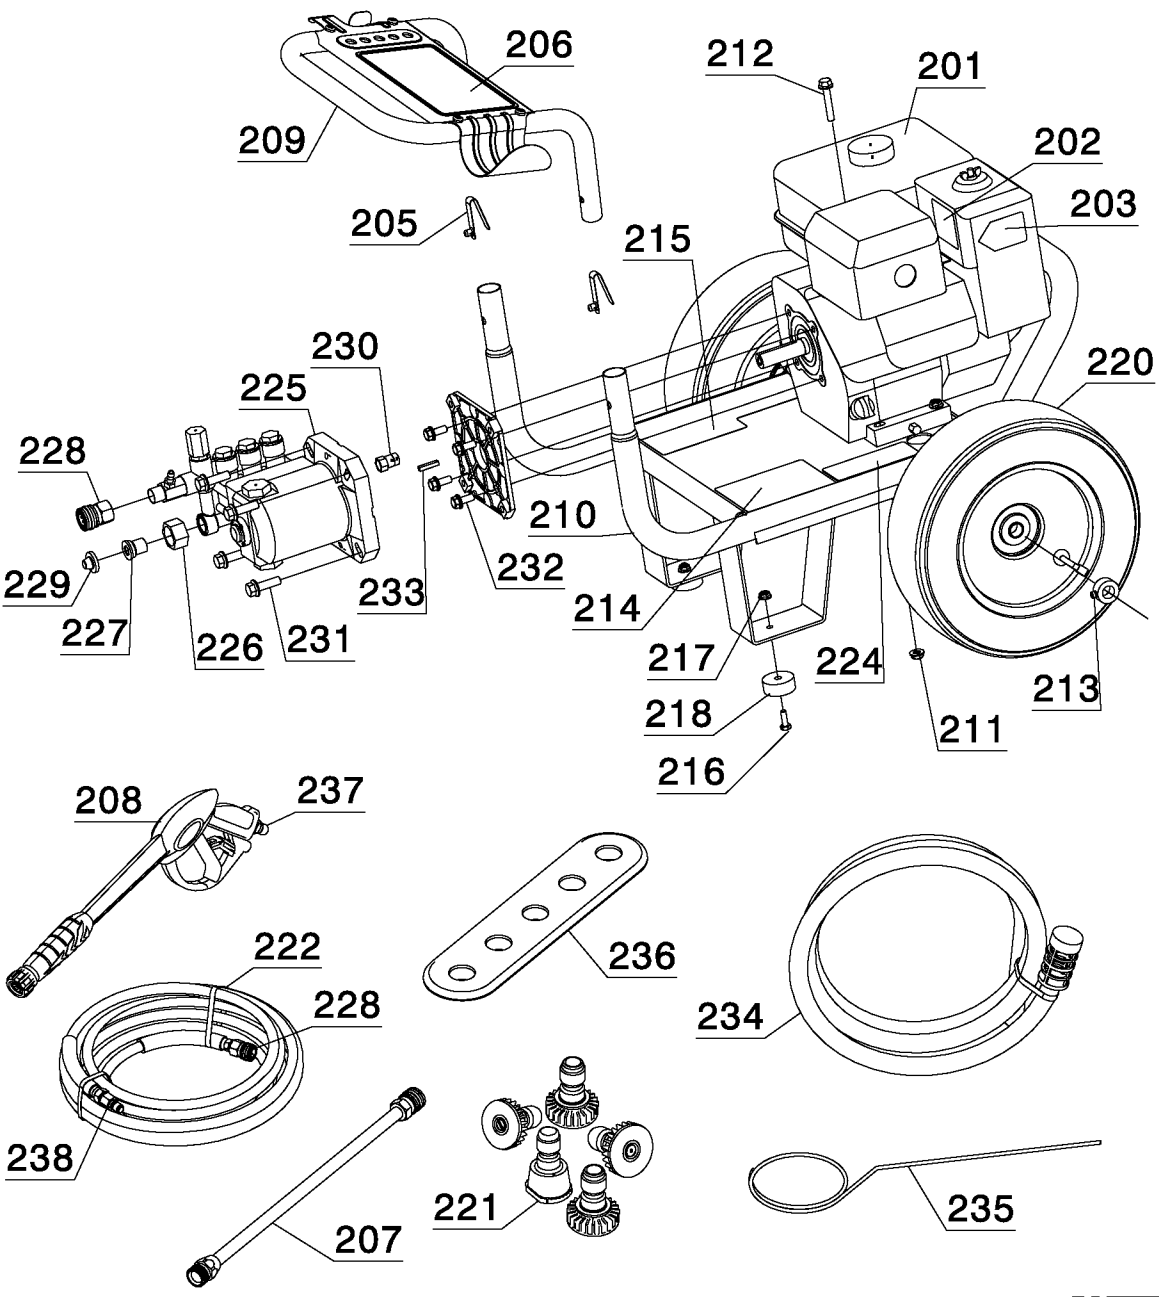

Parts List for DP2800 Type 1

Item Number	Part Number	Description	Qty Required
1	A03521	KIT SEAL CAT 30530	1
2	A03522	KIT VALVE CAT 33057	1
3	15294	KEY	1
4	A11349	BOLT .375-16X1.25 FL	1
5	15905	SCREW M6X12 HEX CAT	3
8	A08865	BARE PUMP	1
10	15789	ORING CAT	1
11	15496	SEAL OIL CAT 55337	1
20	A03523	ROD CONNECTING CAT 5	3
32	A03525	CAP OIL FILLER CAT 5	1
33	P186	ORING CAT 14179	2
37	92241	GAUGE	1
38	P262	SEAL SIGHTGLASS OIL	1
48	A03527	PLUG DRAIN CAT 44842	1
64	V178	PIN CONNECTING ROD C	3
65	5140029-47	ROD	3
70	V155	SEAL OIL CAT 47215	3
90	A03529	PLUNGER M16X27 CAT 5	1
99	A03530	RETAINER PLUNGER M6X	3
100	A03532	RETAINER SEAL CAT 46	3
120	A03533	CASE SEAL CAT 547357	3
121	V153	ORING/SEAL CASE BN 2	3
160	A03534	O-RING INLET VALVE S	3
161	A03535	SEAT INLET CAT 54517	3
174	A03536	PLUG VALVE CAT 46759	3
193	A03537	SCREW HSH M6X60 CAT	8
201	A13751	ENGINE	1

COPYRIGHT© 2005. All Rights Reserved.

Parts list, pricing, and availability subject to change. Please visit www.dewaltservicenet.com for current parts information.