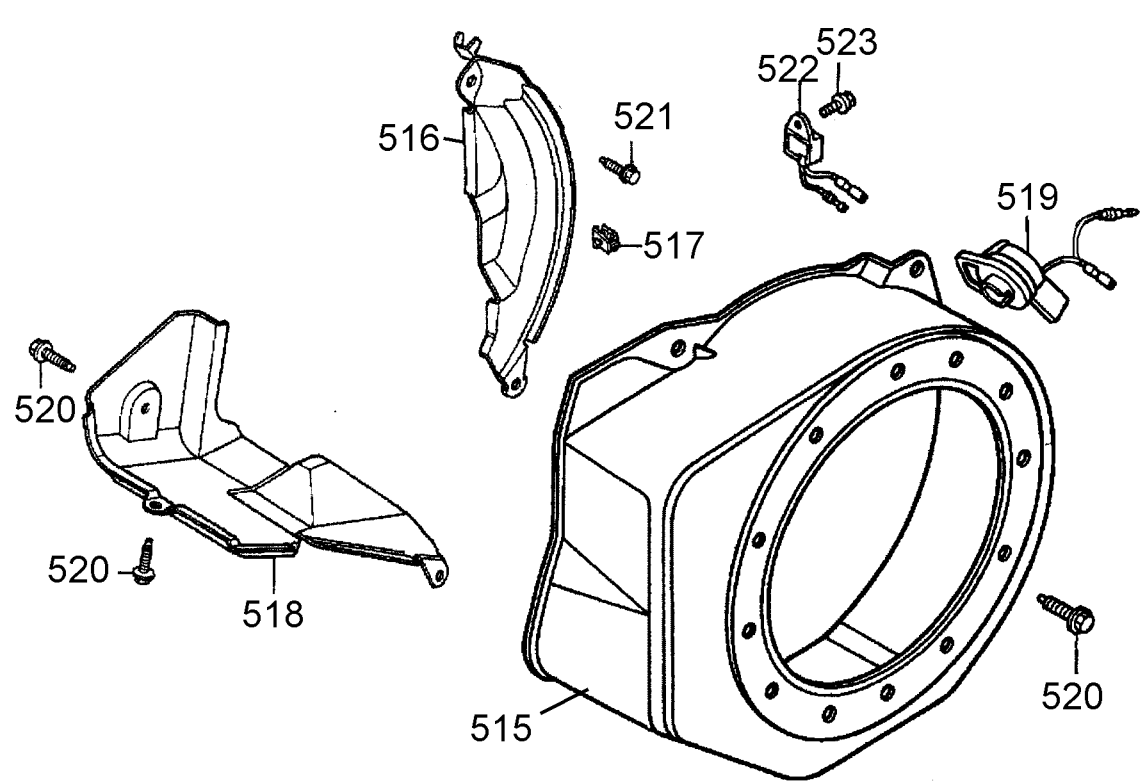

Parts List for DP2800 Type 1

Item Number	Part Number	Description	Qty Required
1	A03521	KIT SEAL CAT 30530	1
2	A03522	KIT VALVE CAT 33057	1
3	15294	KEY	1
4	A11349	BOLT .375-16X1.25 FL	1
5	15905	SCREW M6X12 HEX CAT	3
8	A08865	BARE PUMP	1
10	15789	ORING CAT	1
11	15496	SEAL OIL CAT 55337	1
20	A03523	ROD CONNECTING CAT 5	3
32	A03525	CAP OIL FILLER CAT 5	1
33	P186	ORING CAT 14179	2
37	92241	GAUGE	1
38	P262	SEAL SIGHTGLASS OIL	1
48	A03527	PLUG DRAIN CAT 44842	1
64	V178	PIN CONNECTING ROD C	3
65	5140029-47	ROD	3
70	V155	SEAL OIL CAT 47215	3
90	A03529	PLUNGER M16X27 CAT 5	1
99	A03530	RETAINER PLUNGER M6X	3
100	A03532	RETAINER SEAL CAT 46	3
120	A03533	CASE SEAL CAT 547357	3
121	V153	ORING/SEAL CASE BN 2	3
160	A03534	O-RING INLET VALVE S	3
161	A03535	SEAT INLET CAT 54517	3
174	A03536	PLUG VALVE CAT 46759	3
193	A03537	SCREW HSH M6X60 CAT	8
201	A13751	ENGINE	1

COPYRIGHT© 2005. All Rights Reserved.

Parts list, pricing, and availability subject to change. Please visit www.dewaltservicenet.com for current parts information.