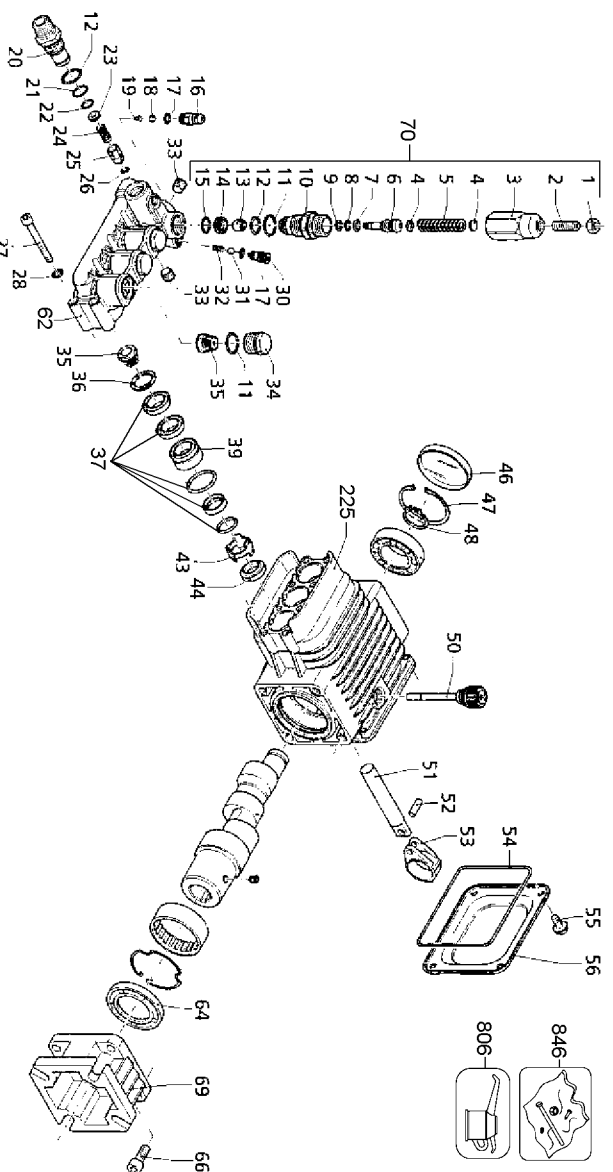

Parts List for DP2800A Type 2

Item Number	Part Number	Description	Qty Required
1	AR-1980300	NUT	1
2	AR-2760420	GRUB SCREW	1
3	AR-1980540	KNOB	1
4	AR-1980220	SPRING PLATE	2
5	AR-2760410	SPRING	1
6	AR-2760400	VALVE PISTON	1
7	AR-2260100	O-RING	1
8	AR-660190	O-RING	1
9	AR-2760210	RING	1
10	AR-2760050	PISTON GUIDE	1
11	AR-1200690	O-RING	1
12	AR-394280	O-RING	2
13	AR-2260070	JET BY-PASS	1
14	AR-2760090	SEAT	1
15	AR-770140	O-RING INLET	1
16	AR-1982520	HOSE NIPPLE	1
17	AR-480480	O-RING	1
18	AR-1250280	BALL	1
19	AR-1560520	SPRING	1
20	AR-2760230	DETERGENT INJECTOR	1
21	AR-2760270	O-RING	1
22	AR-1470210	O-RING	1
23	AR-2760120	INSERT	1
24	AR-2760200	SPRING	1
25	AR-2760130	JET	1
26	AR-1460430	O-RING	1
27	AR-801080	BOLT	8

COPYRIGHT© 2005. All Rights Reserved.

Parts list, pricing, and availability subject to change. Please visit www.dewaltservicenet.com for current parts information.