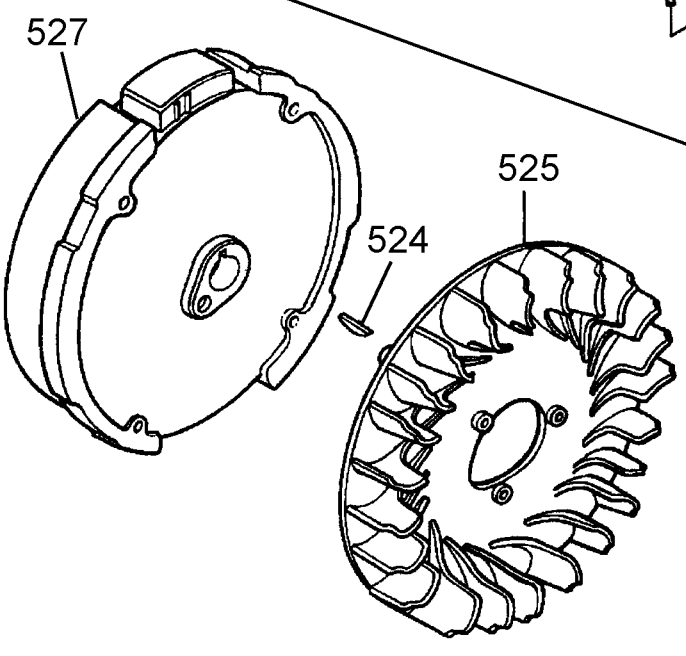

Parts List for DP2800A Type 2

Item Number	Part Number	Description	Qty Required
1	AR-1980300	NUT	1
2	AR-2760420	GRUB SCREW	1
3	AR-1980540	KNOB	1
4	AR-1980220	SPRING PLATE	2
5	AR-2760410	SPRING	1
6	AR-2760400	VALVE PISTON	1
7	AR-2260100	O-RING	1
8	AR-660190	O-RING	1
9	AR-2760210	RING	1
10	AR-2760050	PISTON GUIDE	1
11	AR-1200690	O-RING	1
12	AR-394280	O-RING	2
13	AR-2260070	JET BY-PASS	1
14	AR-2760090	SEAT	1
15	AR-770140	O-RING INLET	1
16	AR-1982520	HOSE NIPPLE	1
17	AR-480480	O-RING	1
18	AR-1250280	BALL	1
19	AR-1560520	SPRING	1
20	AR-2760230	DETERGENT INJECTOR	1
21	AR-2760270	O-RING	1
22	AR-1470210	O-RING	1
23	AR-2760120	INSERT	1
24	AR-2760200	SPRING	1
25	AR-2760130	JET	1
26	AR-1460430	O-RING	1
27	AR-801080	BOLT	8

COPYRIGHT© 2005. All Rights Reserved.

Parts list, pricing, and availability subject to change. Please visit www.dewaltservicenetwork.com for current parts information.