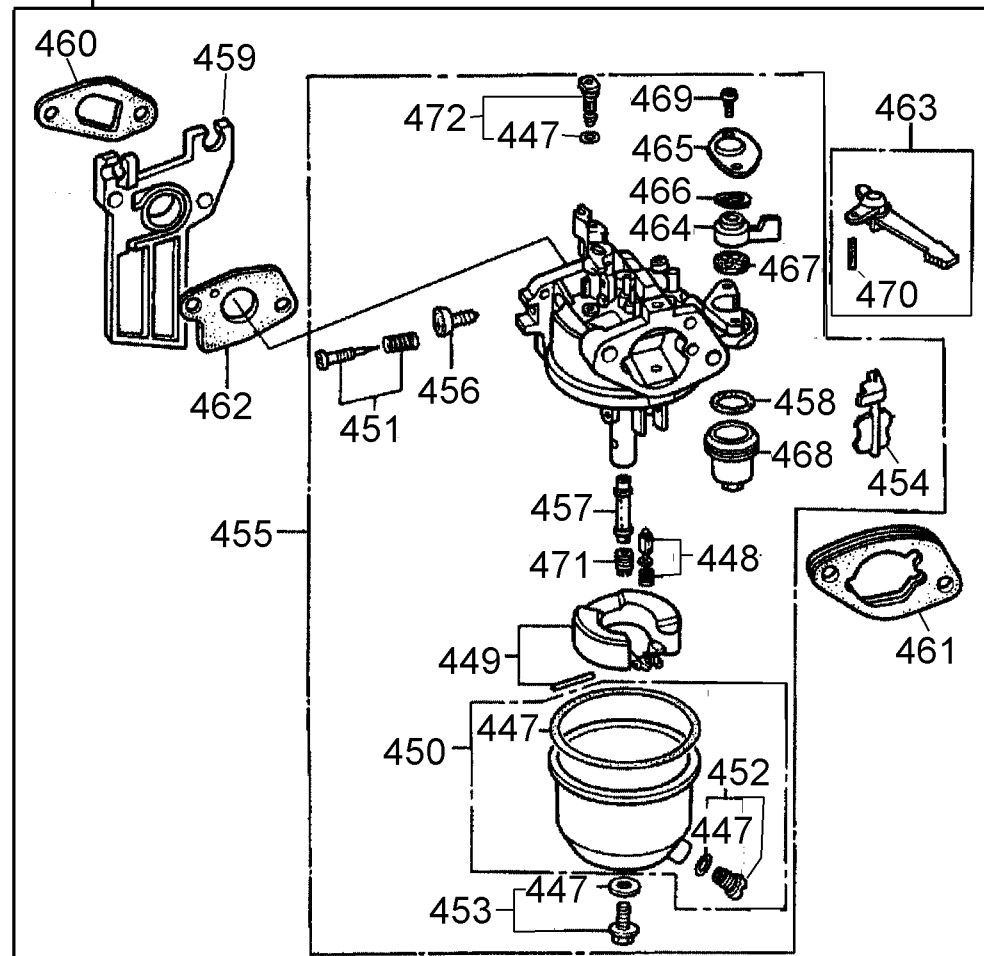

Parts List for DP2800A Type 2

Item Number	Part Number	Description	Qty Required
1	AR-1980300	NUT	1
2	AR-2760420	GRUB SCREW	1
3	AR-1980540	KNOB	1
4	AR-1980220	SPRING PLATE	2
5	AR-2760410	SPRING	1
6	AR-2760400	VALVE PISTON	1
7	AR-2260100	O-RING	1
8	AR-660190	O-RING	1
9	AR-2760210	RING	1
10	AR-2760050	PISTON GUIDE	1
11	AR-1200690	O-RING	1
12	AR-394280	O-RING	2
13	AR-2260070	JET BY-PASS	1
14	AR-2760090	SEAT	1
15	AR-770140	O-RING INLET	1
16	AR-1982520	HOSE NIPPLE	1
17	AR-480480	O-RING	1
18	AR-1250280	BALL	1
19	AR-1560520	SPRING	1
20	AR-2760230	DETERGENT INJECTOR	1
21	AR-2760270	O-RING	1
22	AR-1470210	O-RING	1
23	AR-2760120	INSERT	1
24	AR-2760200	SPRING	1
25	AR-2760130	JET	1
26	AR-1460430	O-RING	1
27	AR-801080	BOLT	8

COPYRIGHT© 2005. All Rights Reserved.

Parts list, pricing, and availability subject to change. Please visit www.dewaltservicenet.com for current parts information.