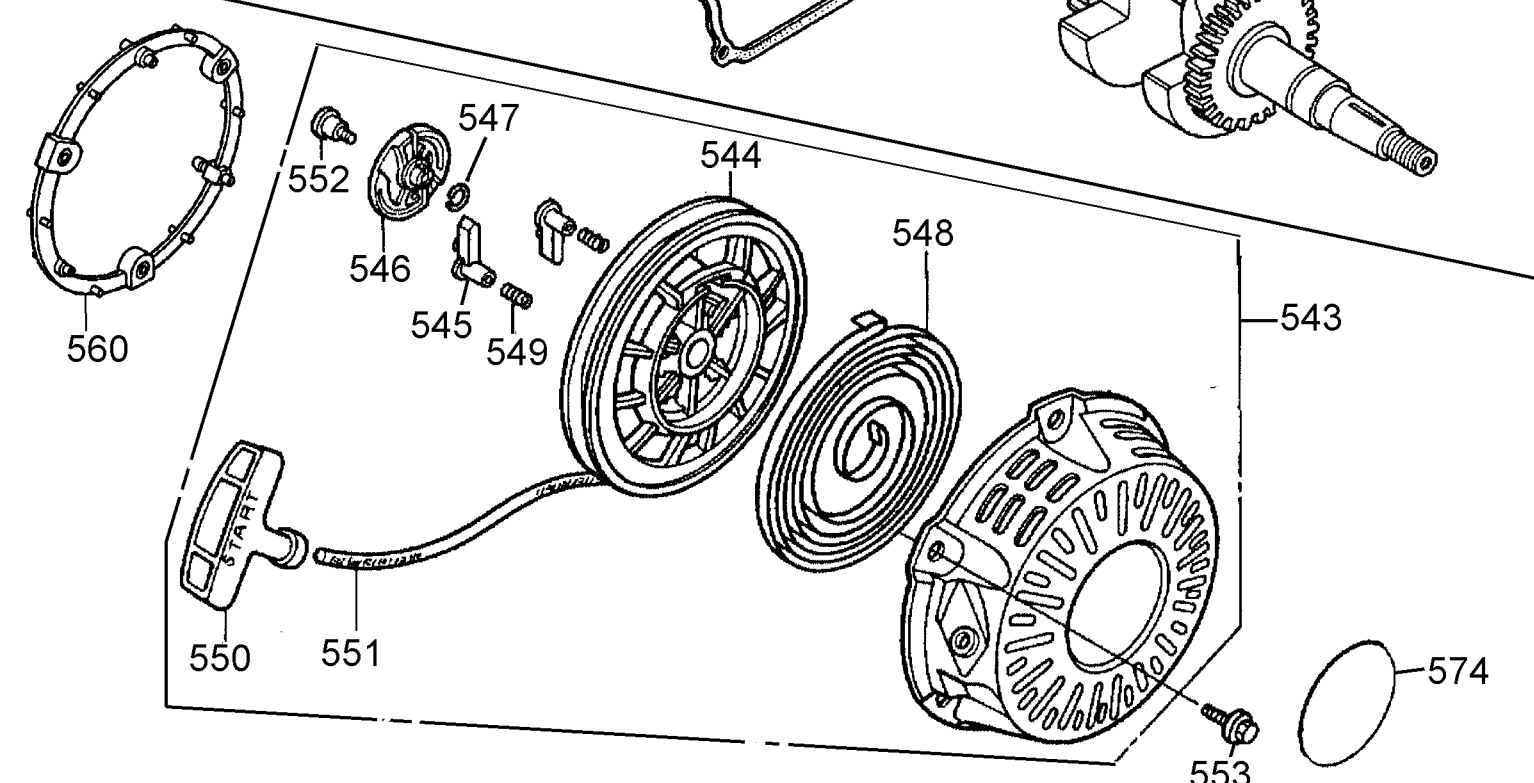

Parts List for DP2800A Type 2

Item Number	Part Number	Description	Qty Required
1	AR-1980300	NUT	1
2	AR-2760420	GRUB SCREW	1
3	AR-1980540	KNOB	1
4	AR-1980220	SPRING PLATE	2
5	AR-2760410	SPRING	1
6	AR-2760400	VALVE PISTON	1
7	AR-2260100	O-RING	1
8	AR-660190	O-RING	1
9	AR-2760210	RING	1
10	AR-2760050	PISTON GUIDE	1
11	AR-1200690	O-RING	1
12	AR-394280	O-RING	2
13	AR-2260070	JET BY-PASS	1
14	AR-2760090	SEAT	1
15	AR-770140	O-RING INLET	1
16	AR-1982520	HOSE NIPPLE	1
17	AR-480480	O-RING	1
18	AR-1250280	BALL	1
19	AR-1560520	SPRING	1
20	AR-2760230	DETERGENT INJECTOR	1
21	AR-2760270	O-RING	1
22	AR-1470210	O-RING	1
23	AR-2760120	INSERT	1
24	AR-2760200	SPRING	1
25	AR-2760130	JET	1
26	AR-1460430	O-RING	1
27	AR-801080	BOLT	8

COPYRIGHT© 2005. All Rights Reserved.

Parts list, pricing, and availability subject to change. Please visit www.dewaltservicenet.com for current parts information.