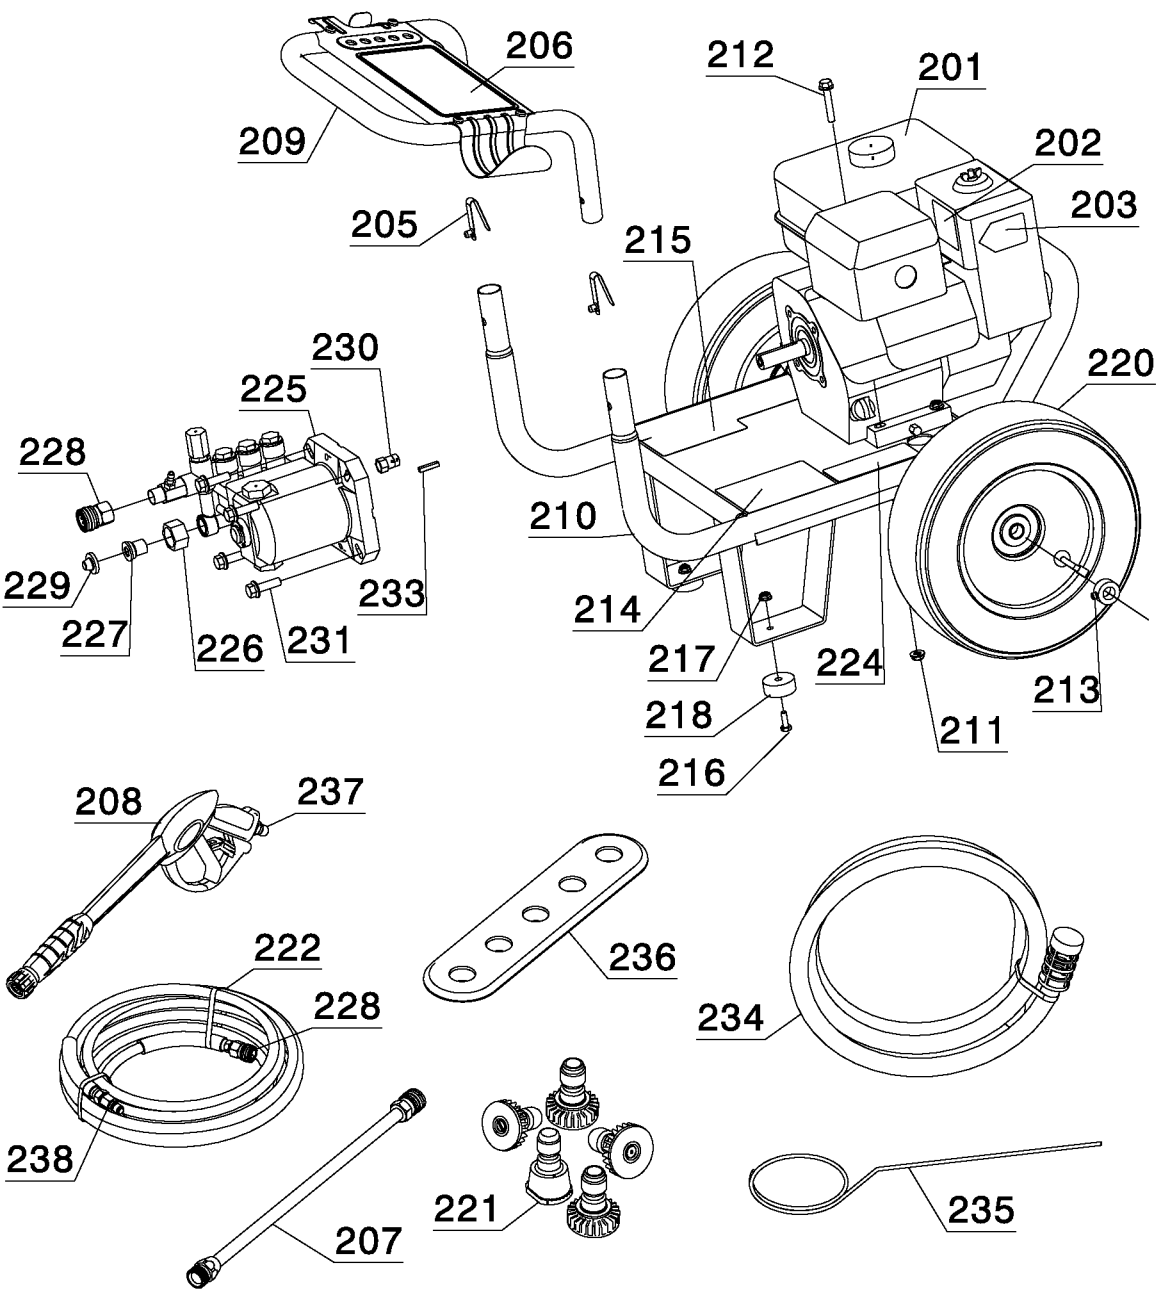

Parts List for DP2800A Type 2

Item Number	Part Number	Description	Qty Required
1	AR-1980300	NUT	1
2	AR-2760420	GRUB SCREW	1
3	AR-1980540	KNOB	1
4	AR-1980220	SPRING PLATE	2
5	AR-2760410	SPRING	1
6	AR-2760400	VALVE PISTON	1
7	AR-2260100	O-RING	1
8	AR-660190	O-RING	1
9	AR-2760210	RING	1
10	AR-2760050	PISTON GUIDE	1
11	AR-1200690	O-RING	1
12	AR-394280	O-RING	2
13	AR-2260070	JET BY-PASS	1
14	AR-2760090	SEAT	1
15	AR-770140	O-RING INLET	1
16	AR-1982520	HOSE NIPPLE	1
17	AR-480480	O-RING	1
18	AR-1250280	BALL	1
19	AR-1560520	SPRING	1
20	AR-2760230	DETERGENT INJECTOR	1
21	AR-2760270	O-RING	1
22	AR-1470210	O-RING	1
23	AR-2760120	INSERT	1
24	AR-2760200	SPRING	1
25	AR-2760130	JET	1
26	AR-1460430	O-RING	1
27	AR-801080	BOLT	8

COPYRIGHT© 2005. All Rights Reserved.

Parts list, pricing, and availability subject to change. Please visit www.dewaltservicenet.com for current parts information.