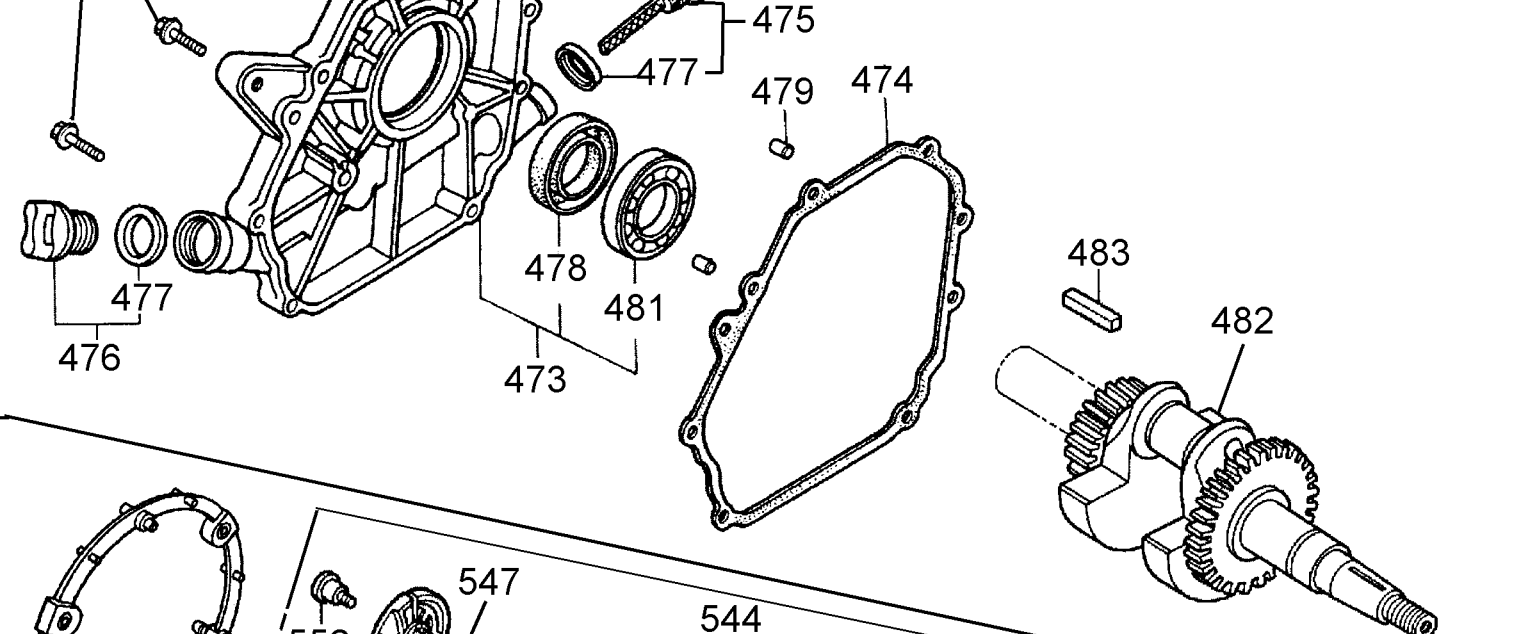

Parts List for DP2800A Type 2

Item Number	Part Number	Description	Qty Required
1	AR-1980300	NUT	1
2	AR-2760420	GRUB SCREW	1
3	AR-1980540	KNOB	1
4	AR-1980220	SPRING PLATE	2
5	AR-2760410	SPRING	1
6	AR-2760400	VALVE PISTON	1
7	AR-2260100	O-RING	1
8	AR-660190	O-RING	1
9	AR-2760210	RING	1
10	AR-2760050	PISTON GUIDE	1
11	AR-1200690	O-RING	1
12	AR-394280	O-RING	2
13	AR-2260070	JET BY-PASS	1
14	AR-2760090	SEAT	1
15	AR-770140	O-RING INLET	1
16	AR-1982520	HOSE NIPPLE	1
17	AR-480480	O-RING	1
18	AR-1250280	BALL	1
19	AR-1560520	SPRING	1
20	AR-2760230	DETERGENT INJECTOR	1
21	AR-2760270	O-RING	1
22	AR-1470210	O-RING	1
23	AR-2760120	INSERT	1
24	AR-2760200	SPRING	1
25	AR-2760130	JET	1
26	AR-1460430	O-RING	1
27	AR-801080	BOLT	8

COPYRIGHT© 2005. All Rights Reserved.

Parts list, pricing, and availability subject to change. Please visit www.dewaltservicenet.com for current parts information.