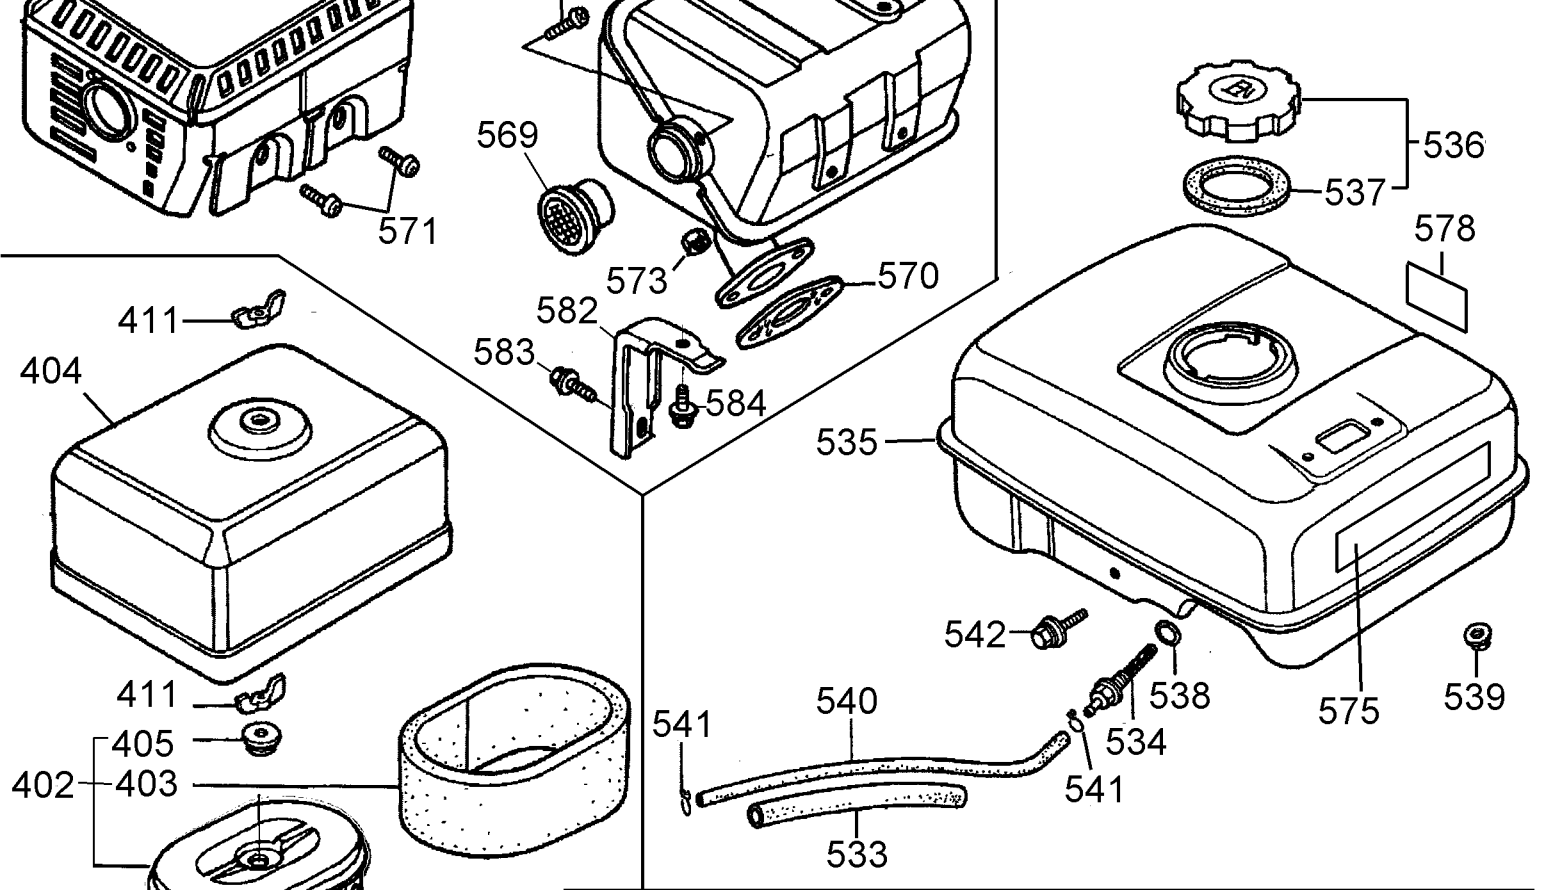

Parts List for DP2800A Type 2

Item Number	Part Number	Description	Qty Required
1	AR-1980300	NUT	1
2	AR-2760420	GRUB SCREW	1
3	AR-1980540	KNOB	1
4	AR-1980220	SPRING PLATE	2
5	AR-2760410	SPRING	1
6	AR-2760400	VALVE PISTON	1
7	AR-2260100	O-RING	1
8	AR-660190	O-RING	1
9	AR-2760210	RING	1
10	AR-2760050	PISTON GUIDE	1
11	AR-1200690	O-RING	1
12	AR-394280	O-RING	2
13	AR-2260070	JET BY-PASS	1
14	AR-2760090	SEAT	1
15	AR-770140	O-RING INLET	1
16	AR-1982520	HOSE NIPPLE	1
17	AR-480480	O-RING	1
18	AR-1250280	BALL	1
19	AR-1560520	SPRING	1
20	AR-2760230	DETERGENT INJECTOR	1
21	AR-2760270	O-RING	1
22	AR-1470210	O-RING	1
23	AR-2760120	INSERT	1
24	AR-2760200	SPRING	1
25	AR-2760130	JET	1
26	AR-1460430	O-RING	1
27	AR-801080	BOLT	8

COPYRIGHT© 2005. All Rights Reserved.

Parts list, pricing, and availability subject to change. Please visit www.dewaltservicenet.com for current parts information.