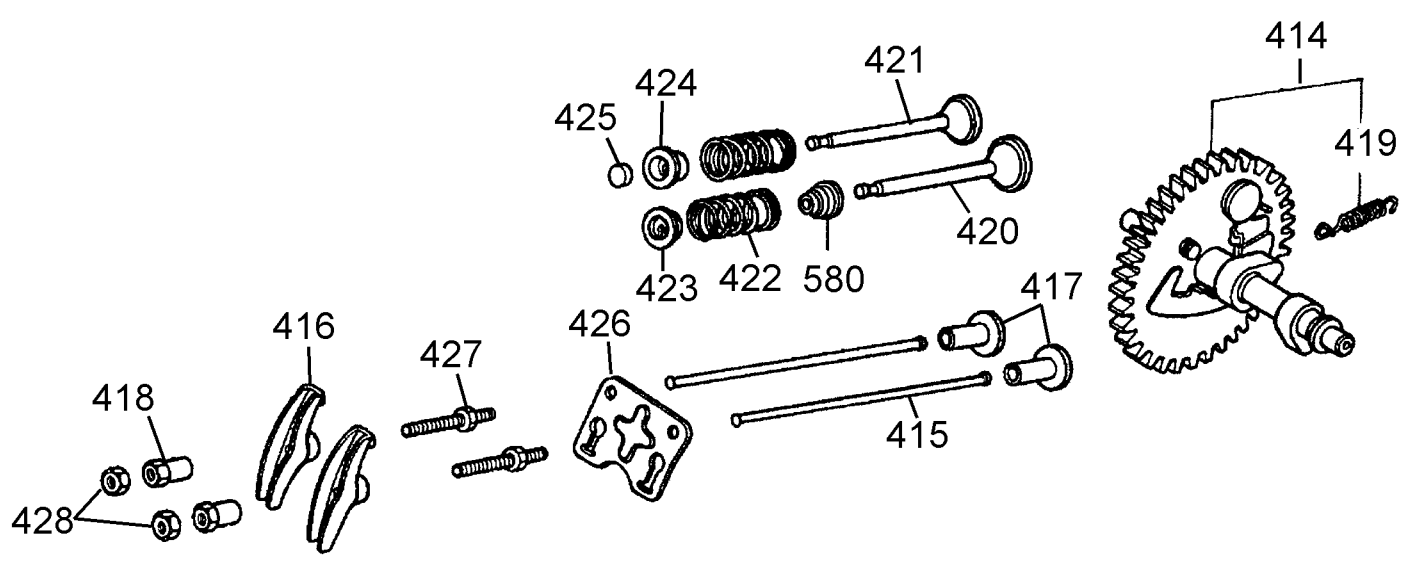

Parts List for DP2800A Type 2

Item Number	Part Number	Description	Qty Required
1	AR-1980300	NUT	1
2	AR-2760420	GRUB SCREW	1
3	AR-1980540	KNOB	1
4	AR-1980220	SPRING PLATE	2
5	AR-2760410	SPRING	1
6	AR-2760400	VALVE PISTON	1
7	AR-2260100	O-RING	1
8	AR-660190	O-RING	1
9	AR-2760210	RING	1
10	AR-2760050	PISTON GUIDE	1
11	AR-1200690	O-RING	1
12	AR-394280	O-RING	2
13	AR-2260070	JET BY-PASS	1
14	AR-2760090	SEAT	1
15	AR-770140	O-RING INLET	1
16	AR-1982520	HOSE NIPPLE	1
17	AR-480480	O-RING	1
18	AR-1250280	BALL	1
19	AR-1560520	SPRING	1
20	AR-2760230	DETERGENT INJECTOR	1
21	AR-2760270	O-RING	1
22	AR-1470210	O-RING	1
23	AR-2760120	INSERT	1
24	AR-2760200	SPRING	1
25	AR-2760130	JET	1
26	AR-1460430	O-RING	1
27	AR-801080	BOLT	8

COPYRIGHT© 2005. All Rights Reserved.

Parts list, pricing, and availability subject to change. Please visit www.dewaltservicenet.com for current parts information.