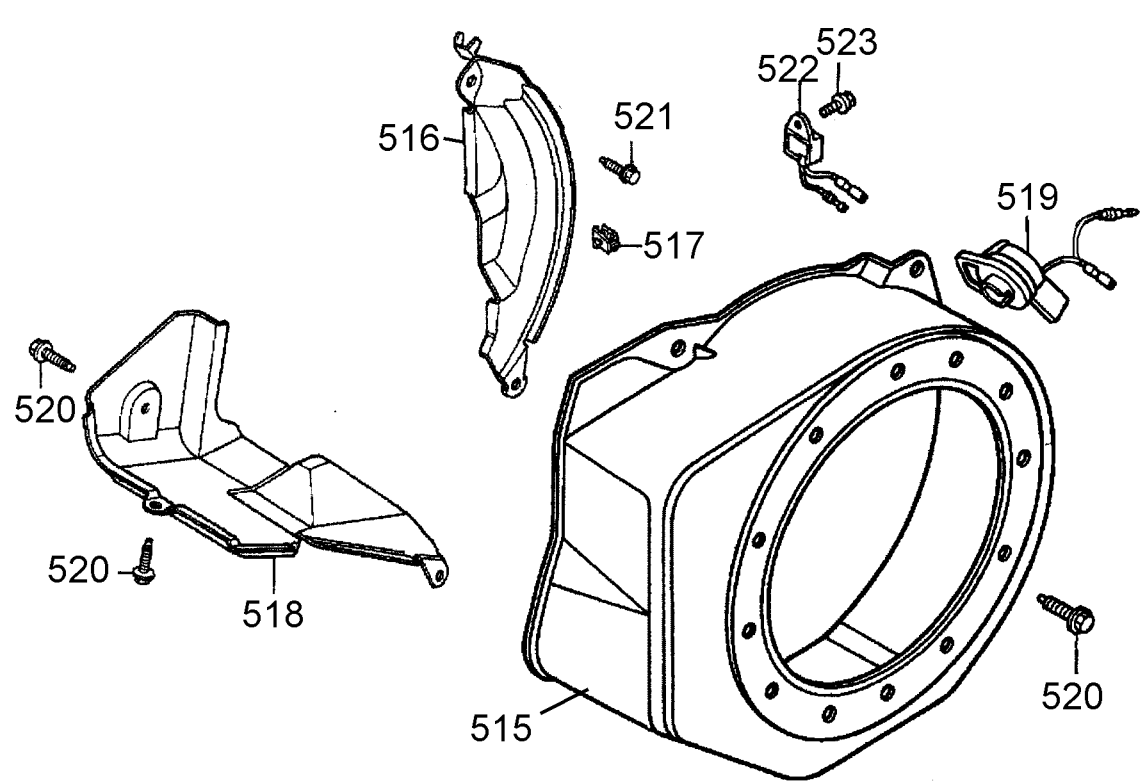

Parts List for DP2800A Type 2

Item Number	Part Number	Description	Qty Required
1	AR-1980300	NUT	1
2	AR-2760420	GRUB SCREW	1
3	AR-1980540	KNOB	1
4	AR-1980220	SPRING PLATE	2
5	AR-2760410	SPRING	1
6	AR-2760400	VALVE PISTON	1
7	AR-2260100	O-RING	1
8	AR-660190	O-RING	1
9	AR-2760210	RING	1
10	AR-2760050	PISTON GUIDE	1
11	AR-1200690	O-RING	1
12	AR-394280	O-RING	2
13	AR-2260070	JET BY-PASS	1
14	AR-2760090	SEAT	1
15	AR-770140	O-RING INLET	1
16	AR-1982520	HOSE NIPPLE	1
17	AR-480480	O-RING	1
18	AR-1250280	BALL	1
19	AR-1560520	SPRING	1
20	AR-2760230	DETERGENT INJECTOR	1
21	AR-2760270	O-RING	1
22	AR-1470210	O-RING	1
23	AR-2760120	INSERT	1
24	AR-2760200	SPRING	1
25	AR-2760130	JET	1
26	AR-1460430	O-RING	1
27	AR-801080	BOLT	8

COPYRIGHT© 2005. All Rights Reserved.

Parts list, pricing, and availability subject to change. Please visit www.dewaltservicenetwork.com for current parts information.