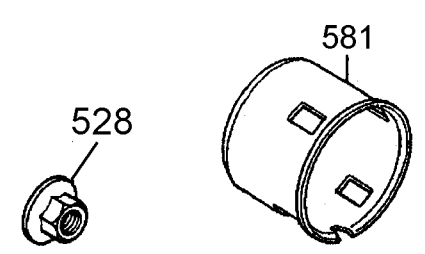

Parts List for DP2800A Type 2

Item Number	Part Number	Description	Qty Required
1	AR-1980300	NUT	1
2	AR-2760420	GRUB SCREW	1
3	AR-1980540	KNOB	1
4	AR-1980220	SPRING PLATE	2
5	AR-2760410	SPRING	1
6	AR-2760400	VALVE PISTON	1
7	AR-2260100	O-RING	1
8	AR-660190	O-RING	1
9	AR-2760210	RING	1
10	AR-2760050	PISTON GUIDE	1
11	AR-1200690	O-RING	1
12	AR-394280	O-RING	2
13	AR-2260070	JET BY-PASS	1
14	AR-2760090	SEAT	1
15	AR-770140	O-RING INLET	1
16	AR-1982520	HOSE NIPPLE	1
17	AR-480480	O-RING	1
18	AR-1250280	BALL	1
19	AR-1560520	SPRING	1
20	AR-2760230	DETERGENT INJECTOR	1
21	AR-2760270	O-RING	1
22	AR-1470210	O-RING	1
23	AR-2760120	INSERT	1
24	AR-2760200	SPRING	1
25	AR-2760130	JET	1
26	AR-1460430	O-RING	1
27	AR-801080	BOLT	8

COPYRIGHT© 2005. All Rights Reserved.

Parts list, pricing, and availability subject to change. Please visit www.dewaltservicenetwork.com for current parts information.