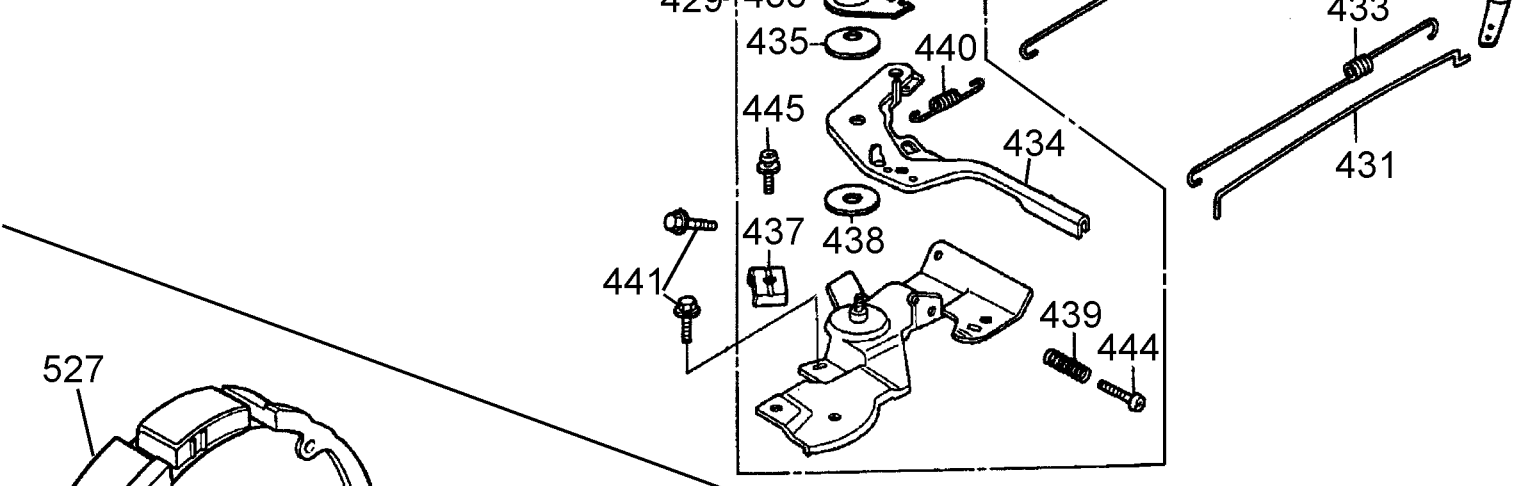

Parts List for DP2800A Type 2

Item Number	Part Number	Description	Qty Required
1	AR-1980300	NUT	1
2	AR-2760420	GRUB SCREW	1
3	AR-1980540	KNOB	1
4	AR-1980220	SPRING PLATE	2
5	AR-2760410	SPRING	1
6	AR-2760400	VALVE PISTON	1
7	AR-2260100	O-RING	1
8	AR-660190	O-RING	1
9	AR-2760210	RING	1
10	AR-2760050	PISTON GUIDE	1
11	AR-1200690	O-RING	1
12	AR-394280	O-RING	2
13	AR-2260070	JET BY-PASS	1
14	AR-2760090	SEAT	1
15	AR-770140	O-RING INLET	1
16	AR-1982520	HOSE NIPPLE	1
17	AR-480480	O-RING	1
18	AR-1250280	BALL	1
19	AR-1560520	SPRING	1
20	AR-2760230	DETERGENT INJECTOR	1
21	AR-2760270	O-RING	1
22	AR-1470210	O-RING	1
23	AR-2760120	INSERT	1
24	AR-2760200	SPRING	1
25	AR-2760130	JET	1
26	AR-1460430	O-RING	1
27	AR-801080	BOLT	8

COPYRIGHT© 2005. All Rights Reserved.

Parts list, pricing, and availability subject to change. Please visit www.dewaltservicenetwork.com for current parts information.