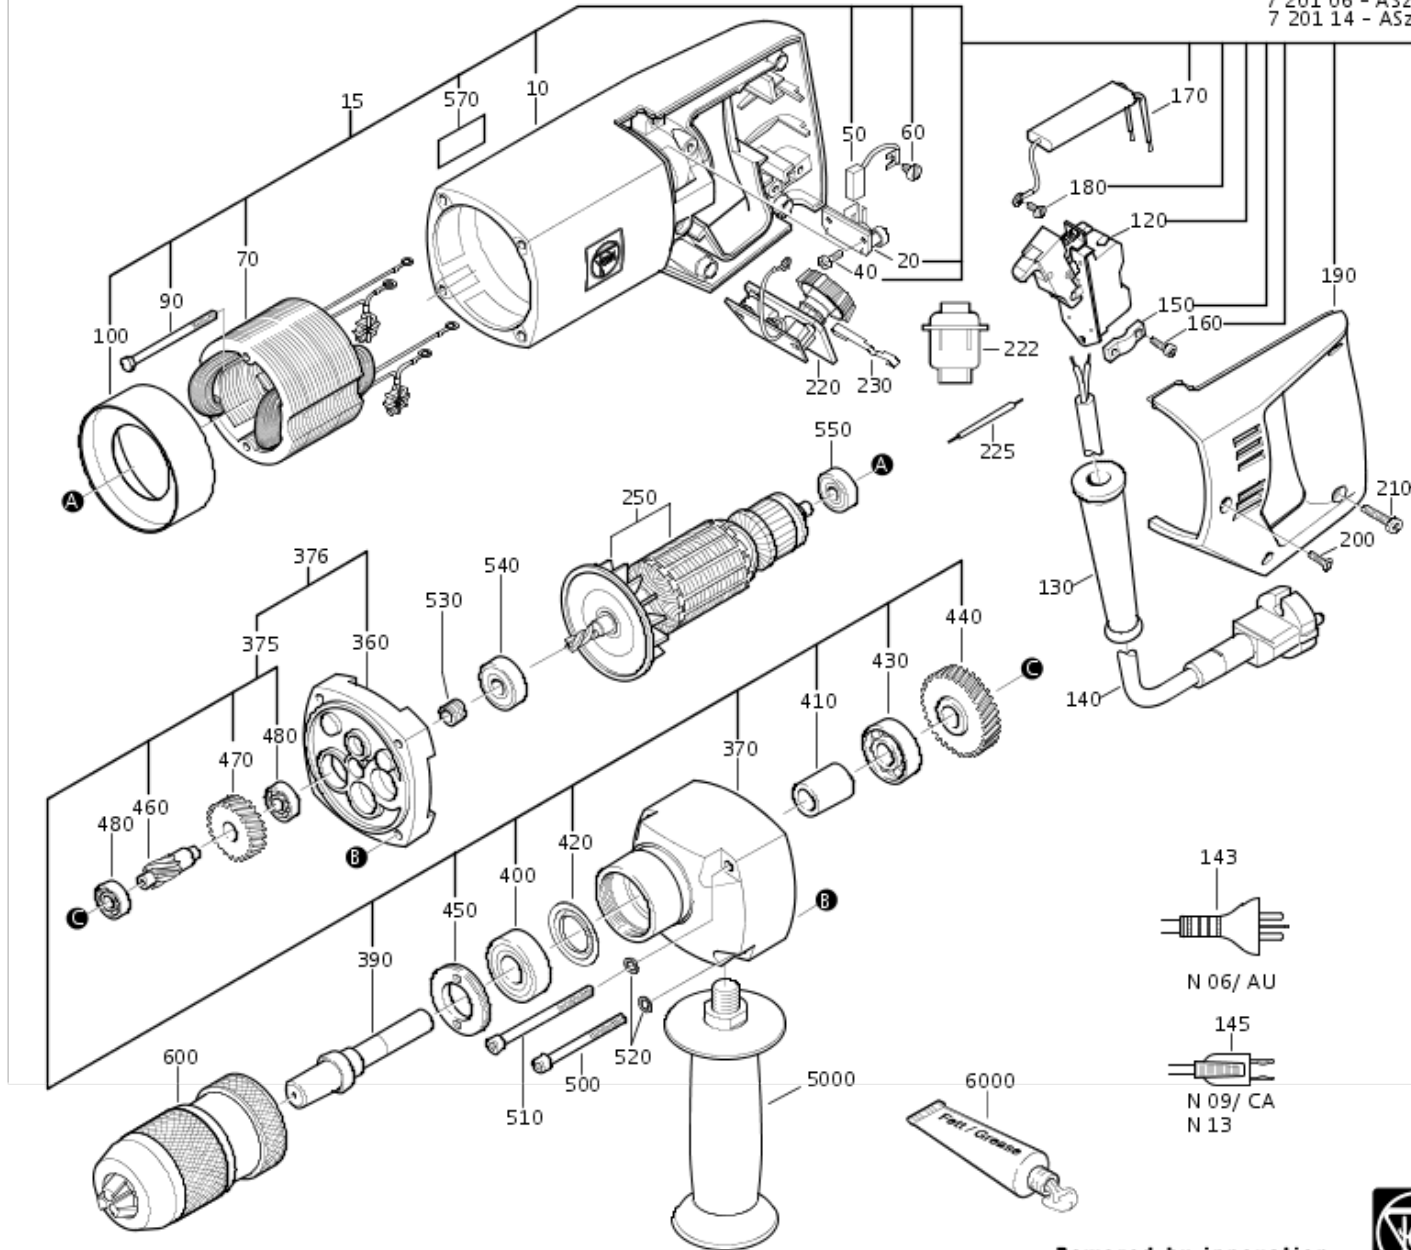

Type:
Part no.:

ASze 648 a (60Hz,110V)
72011413111

7 201 06 - ASz 648 a
7 201 14 - ASze 648 a

Powered by innovation