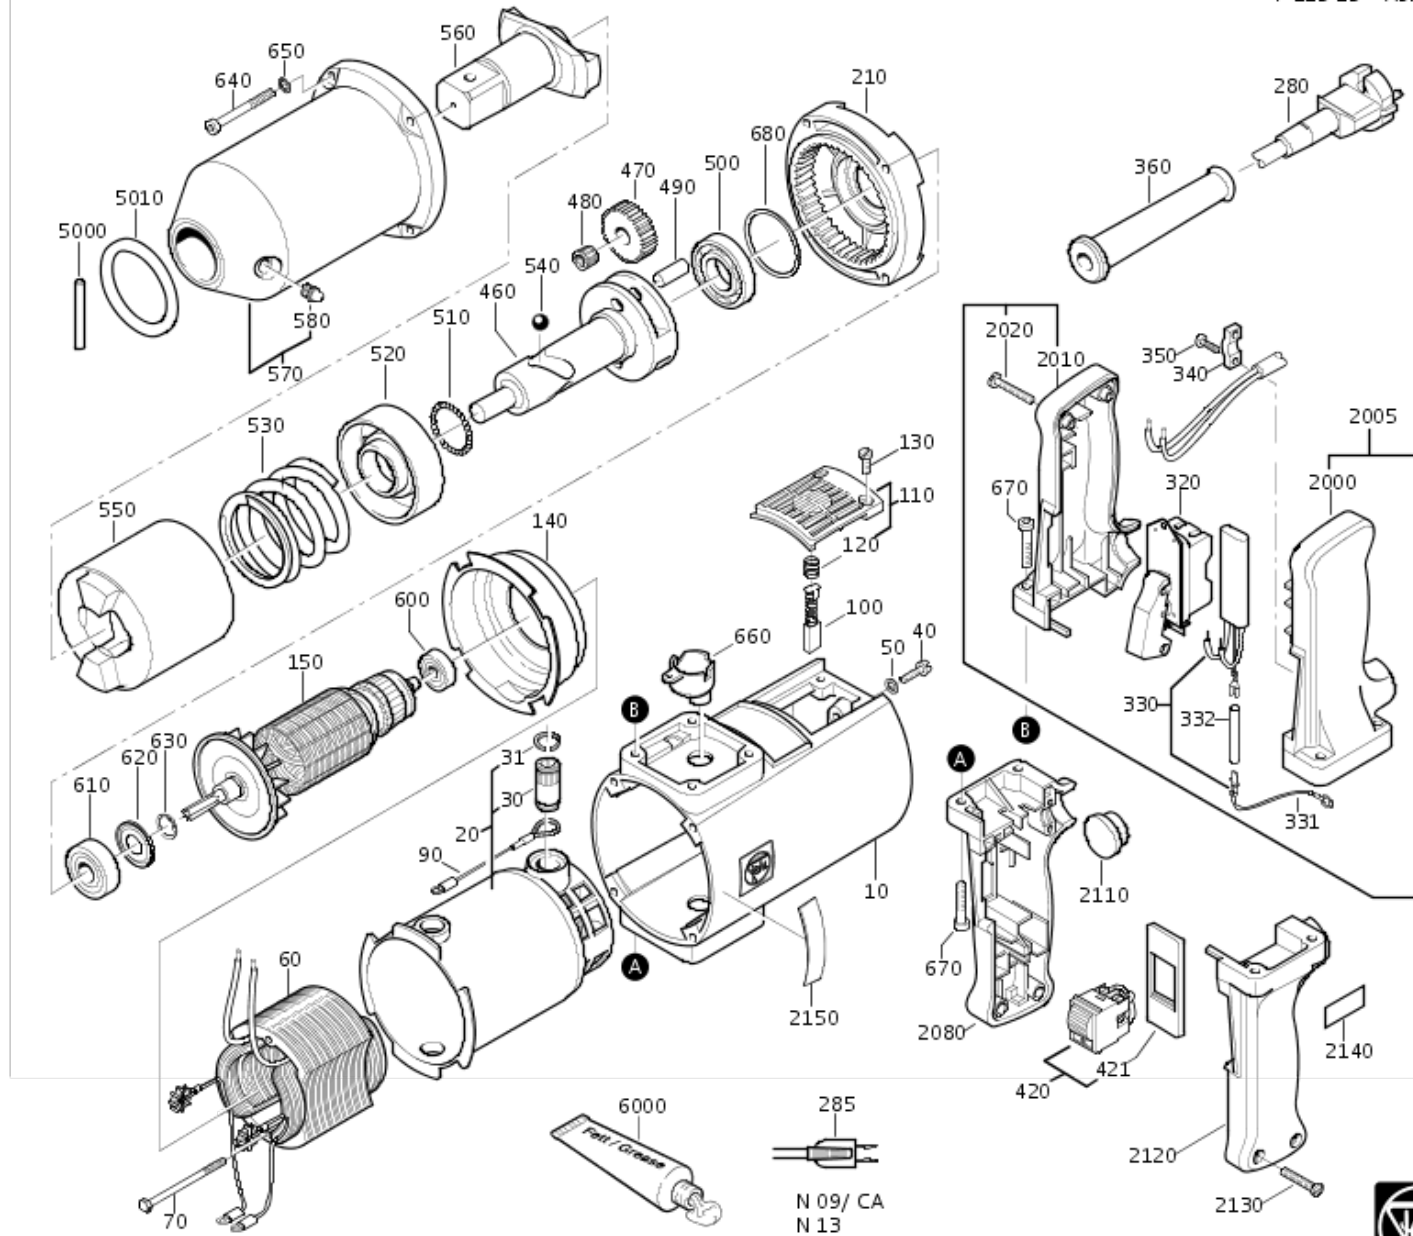

Type:
Part no.:

ASb 658-1 (60Hz,110V)
72152513119

7 215 25 - ASb 658-1

Powered by innovation