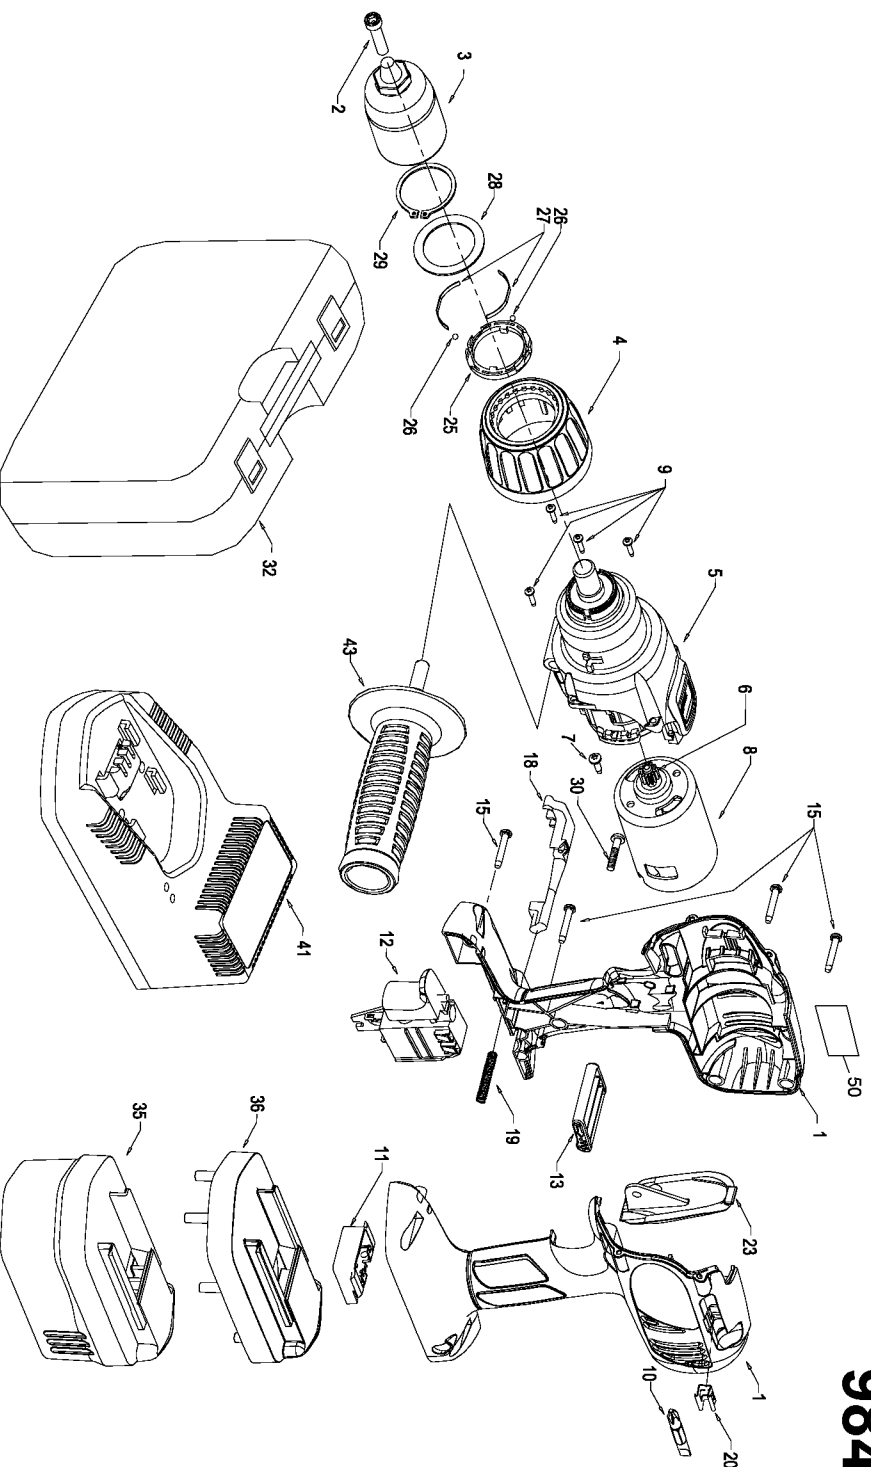

PORTER-CABLE BATTERY DRILLS

WARNING: Electrical repairs should only be attempted by trained repairmen. Contact the nearest Porter-Cable Service Center or other competent repair center.

966
978
984

Parts List for 9984 Type 1

Item Number	Part Number	Description	Qty Required
1	000000-00	No Longer Available	1
2	894098	SCREW	10
3	330075-91	KEYLESS CHUCK	1
4	000000-00	No Longer Available	1
5	000000-00	No Longer Available	1
6	891238	PINION	1
7	889199	SCREW-CHEESE HD	10
8	000000-00	No Longer Available	1
9	907365	SCREW	10
10	895517	DRIVER BIT	1
11	000000-00	No Longer Available	1
12	892667	SWITCH	1
13	000000-00	No Longer Available	1
15	888993	SCREW	10
18	891352	RELEASE BUTTON	1
19	891353	SPRING	10
20	892955	CLIP	1
23	000000-00	No Longer Available	1
23	000000-00	No Longer Available	1
23	907471	MEDIUM GRIP	1
25	907442	PLASTIC RING	1
26	907440	BALL	1
27	907441	SPRING	10
28	907443	WASHER	10
29	000000-00	No Longer Available	10
30	000000-00	No Longer Available	10
32	905413	CARRYING CASE	1

COPYRIGHT© 2005. All Rights Reserved.

Parts list, pricing, and availability subject to change. Please visit www.dewaltservicenet.com for current parts information.

Parts List for 9984 Type 1

Item Number	Part Number	Description	Qty Required
32	905339	CARRYING CASE	1
35	5140070-56	19.2V BATTERY	1
35	5140070-56	19.2V BATTERY	1
36	000000-00	No Longer Available	1
41	8924	UNIVERSAL CHARGER	1
43	905271	SIDE HANDLE	1
50	A23758	SPEC PLATE	1