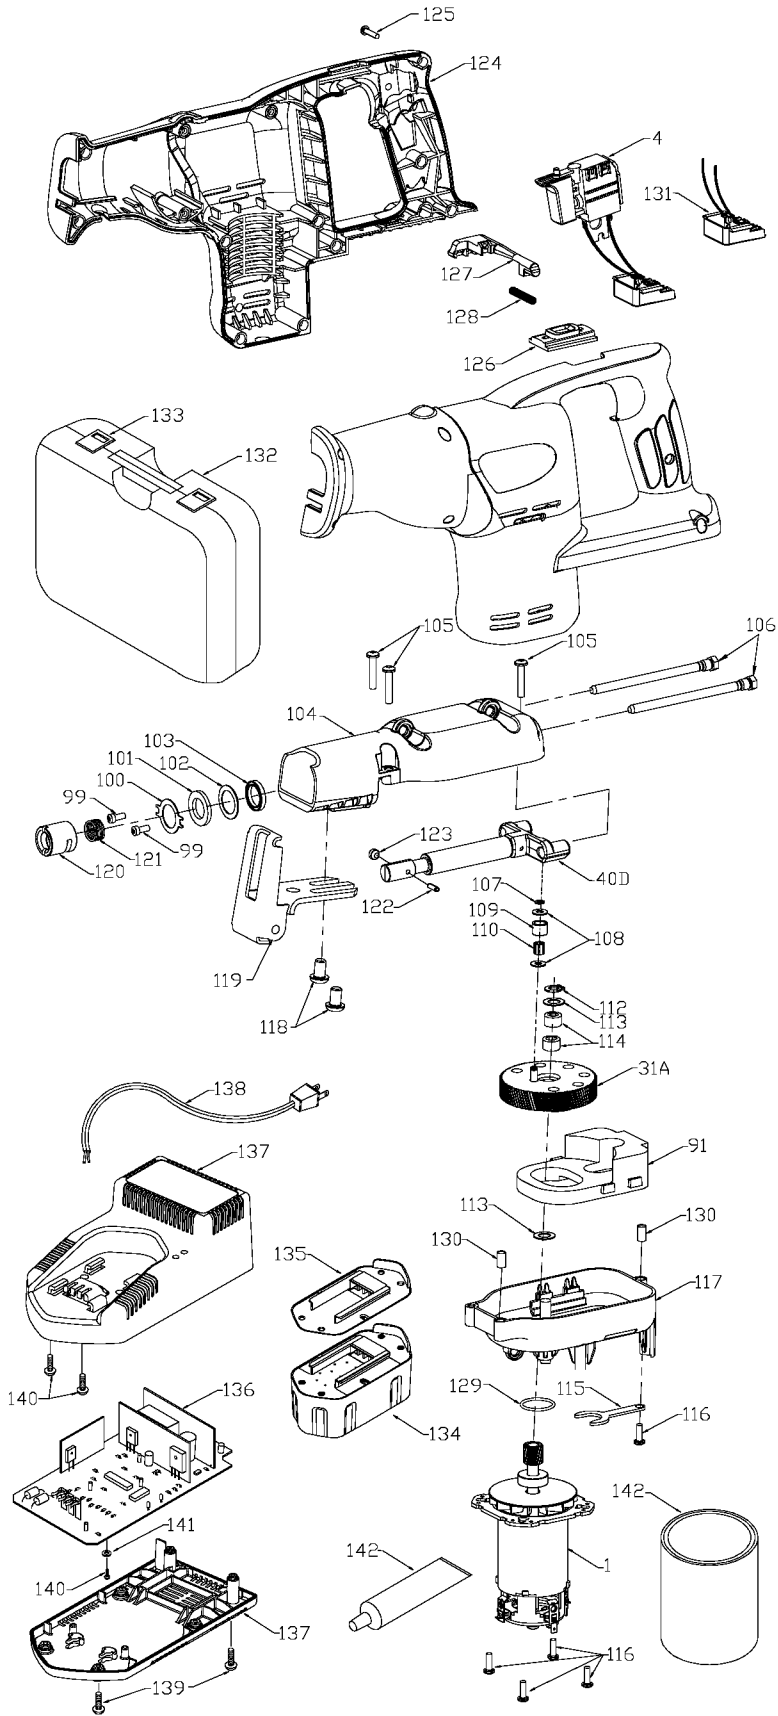

# PORTER-CABLE BATTERY TIGER SAW

Contact the nearest Porter-Cable Service Center or other competent repair center.

## Parts List for 9837 Type 2

Item Number	Part Number	Description	Qty Required
1	000000-00	No Longer Available	1
4	890316	SWITCH	1
31	D897835	GEAR	1
40	897837	RECIP SHAFT	1
91	893738	COUNTERWEIGHT	1
99	882255	SCREW	10
100	879458	PLATE	1
101	879457	FELT SEAL	1
102	684931	WASHER	10
103	902998	SEAL	1
104	897838	HOUSING	1
105	887348	SCREW	10
106	890335	GUIDE	1
107	693991	RETAINING RING	1
108	858792	WASHER	1
109	861509	BLADE ROLLER	1
110	858779	BEARING	1
112	847564	SNAP RING	1
113	847769	WASHER	10
114	859293	BEARING	1
115	893836	RETAINER	1
116	883485	SCREW	10
117	897834	LOWER HOUSING	1
118	849235	SCREW	10
119	891672SV	SHOE & BRACKET ASSY.	1
120	897774	COLLAR	1
121	648924-00	SPRING	1

## Parts List for 9837 Type 2

Item Number	Part Number	Description	Qty Required
122	884696	RETAINER KIT	1
123	648594-00	CLAMP PIN	1
124	897839	HANDLE SET	1
125	893792	SCREW	10
126	895334	BUTTON	1
127	891352	RELEASE BUTTON	1
128	891353	SPRING	1
129	697029	O-RING	1
130	894601	TUBE	1
131	894662	CONTACT PLATE	1
132	000000-00	No Longer Available	1
132	890344	CARRYING CASE	1
133	887712	LATCH CARRYING CASE	1
133	890390	LATCH	1
134	5140070-56	19.2V BATTERY	1
134	5140070-56	19.2V BATTERY	1
135	000000-00	No Longer Available	1
135	903970	SS/A-CHARGER 230V/19	1
135	8924	UNIVERSAL CHARGER	1
135	901562	BATTERY TOP	1
136	8924	UNIVERSAL CHARGER	1
136	000000-00	No Longer Available	1
137	894812	HOUSING	1
137	8924	UNIVERSAL CHARGER	1
138	000000-00	No Longer Available	1
138	000000-00	No Longer Available	1
139	000000-00	No Longer Available	10

## Parts List for 9837 Type 2

Item Number	Part Number	Description	Qty Required
139	861810	SCREW	10
140	000000-00	No Longer Available	1
141	895781	WASHER	10
142	875914	TUBE GREASE	1
142	875667	LUBRICANT-4LBS	1
856	689032	CONNECTOR	1