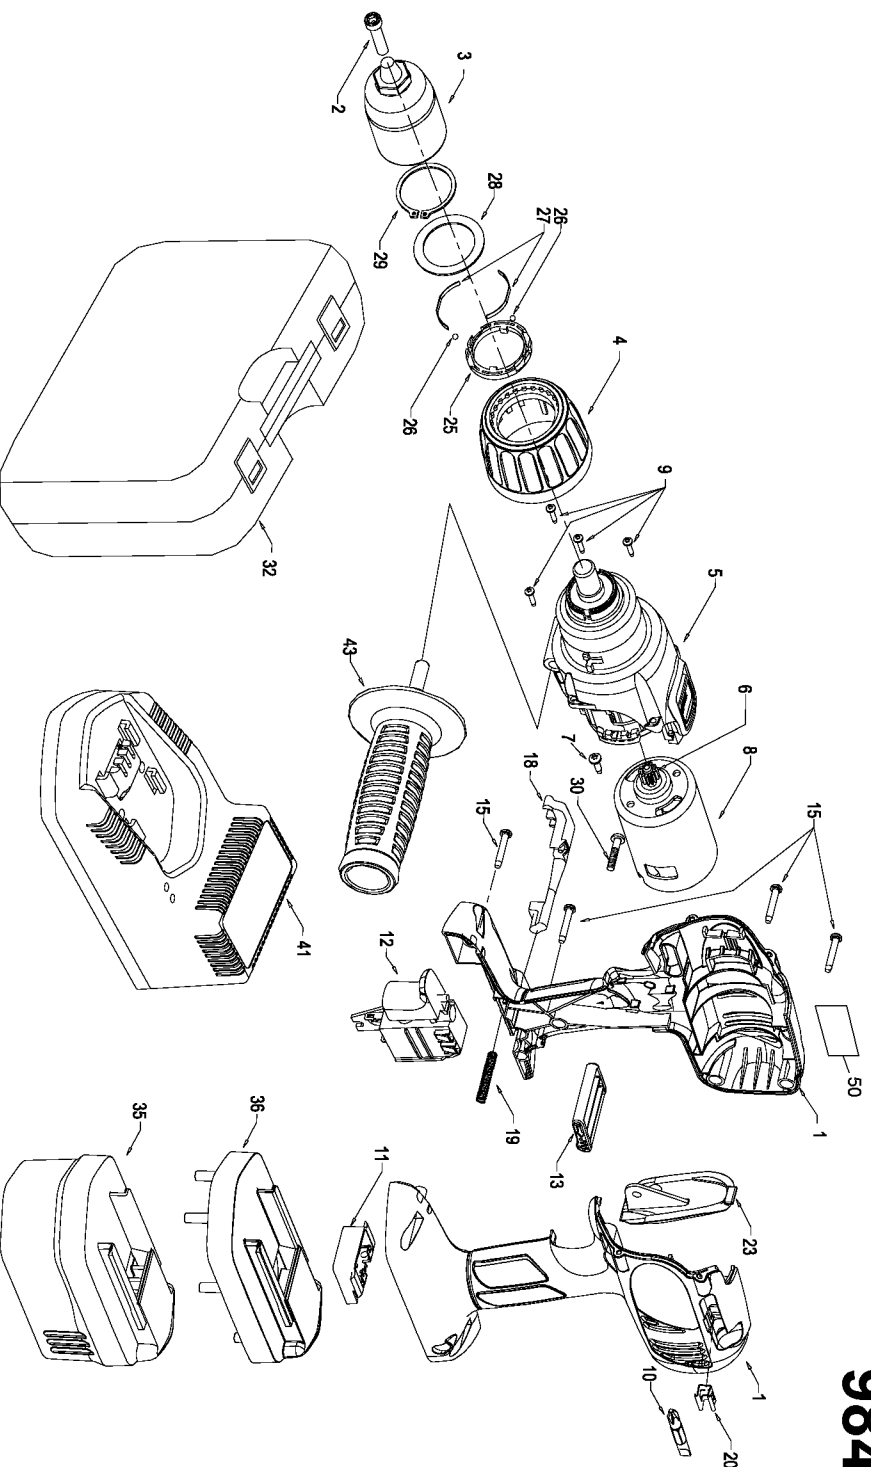

PORTER-CABLE BATTERY DRILLS

WARNING: Electrical repairs should only be attempted by trained repairmen. Contact the nearest Porter-Cable Service Center or other competent repair center.

966
978
984

Parts List for 9978 Type 1

Item Number	Part Number	Description	Qty Required
1	905388	HANDLE SET	1
2	894098	SCREW	10
3	330075-91	KEYLESS CHUCK	1
4	000000-00	No Longer Available	1
5	000000-00	No Longer Available	1
6	891238	PINION	1
7	889199	SCREW-CHEESE HD	10
8	000000-00	No Longer Available	1
9	907365	SCREW	10
10	895517	DRIVER BIT	1
11	000000-00	No Longer Available	1
12	893101	SWITCH	1
13	000000-00	No Longer Available	1
15	888993	SCREW	10
18	891352	RELEASE BUTTON	1
19	891353	SPRING	10
20	892955	CLIP	1
23	000000-00	No Longer Available	1
23	000000-00	No Longer Available	1
23	907471	MEDIUM GRIP	1
25	907442	PLASTIC RING	1
26	907440	BALL	1
27	907441	SPRING	10
28	907443	WASHER	10
29	000000-00	No Longer Available	10
30	000000-00	No Longer Available	10
32	905291	CARRYING CASE	1

COPYRIGHT© 2005. All Rights Reserved.

Parts list, pricing, and availability subject to change. Please visit www.dewaltservicenet.com for current parts information.

Parts List for 9978 Type 1

Item Number	Part Number	Description	Qty Required
35	000000-00	No Longer Available	1
36	901561	BATTERY TOP	1
41	8924	UNIVERSAL CHARGER	1
43	905271	SIDE HANDLE	1
50	000000-00	No Longer Available	1