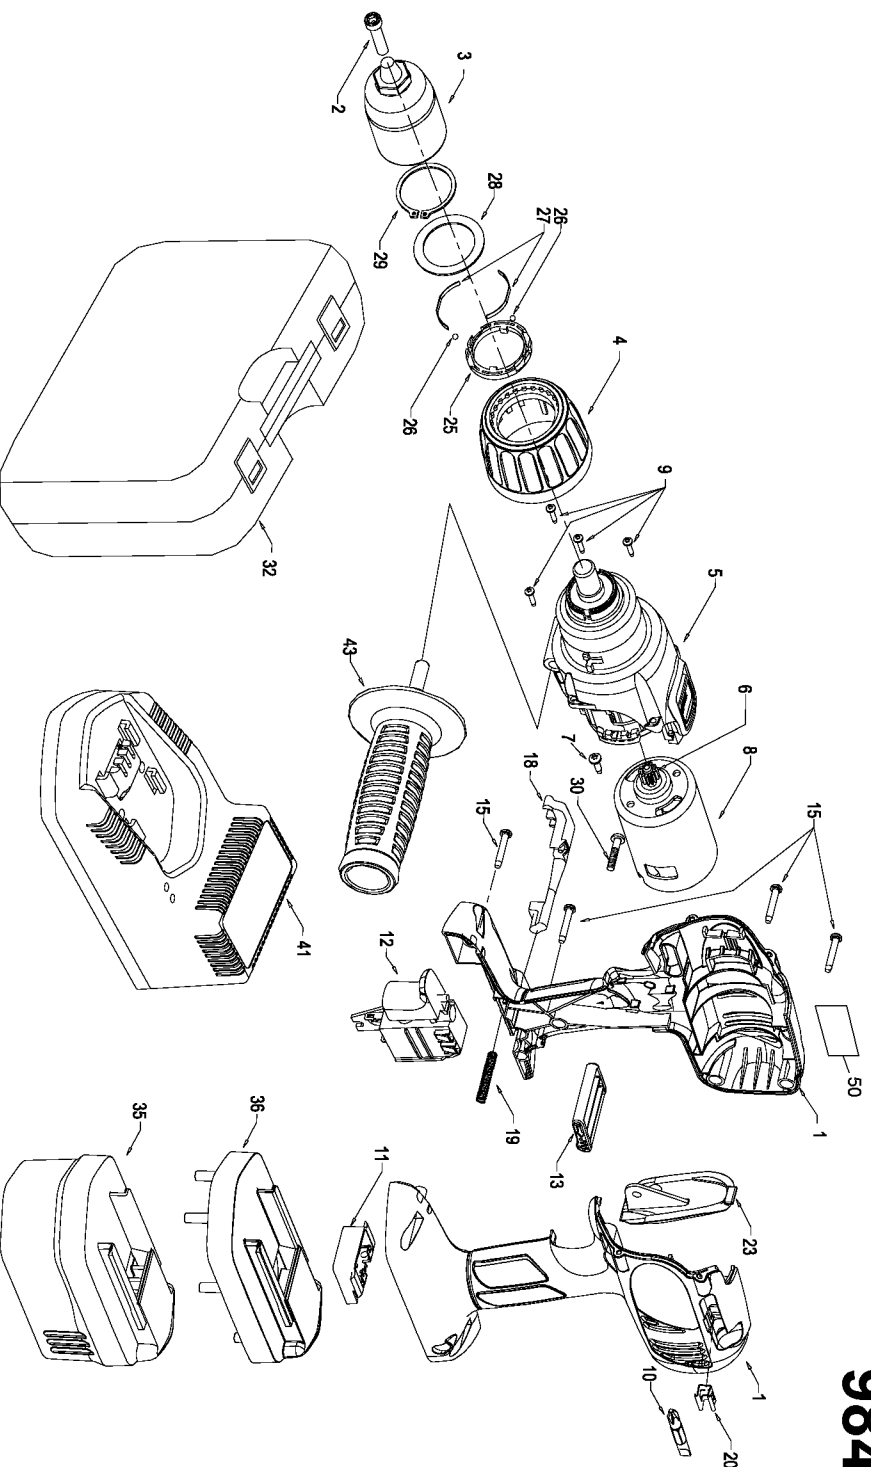

PORTER-CABLE BATTERY DRILLS

WARNING: Electrical repairs should only be attempted by trained repairmen. Contact the nearest Porter-Cable Service Center or other competent repair center.

966
978
984

Parts List for 9966 Type 1

Item Number	Part Number	Description	Qty Required
1	905387	HANDLE SET	1
2	894098	SCREW	10
3	330075-91	KEYLESS CHUCK	1
4	000000-00	No Longer Available	1
5	000000-00	No Longer Available	1
6	891238	PINION	1
7	889199	SCREW-CHEESE HD	10
8	905391	MTR 12V/2AMP DCONLY	1
9	907365	SCREW	10
10	895517	DRIVER BIT	1
11	000000-00	No Longer Available	1
12	893101	SWITCH	1
13	000000-00	No Longer Available	1
15	888993	SCREW	10
18	891352	RELEASE BUTTON	1
19	891353	SPRING	10
20	892955	CLIP	1
23	000000-00	No Longer Available	1
23	000000-00	No Longer Available	1
23	907471	MEDIUM GRIP	1
25	907442	PLASTIC RING	1
26	907440	BALL	1
27	907441	SPRING	10
28	907443	WASHER	10
29	000000-00	No Longer Available	10
30	000000-00	No Longer Available	10
32	906671	CARRYING CASE	1

COPYRIGHT© 2005. All Rights Reserved.

Parts list, pricing, and availability subject to change. Please visit www.dewaltservicenet.com for current parts information.