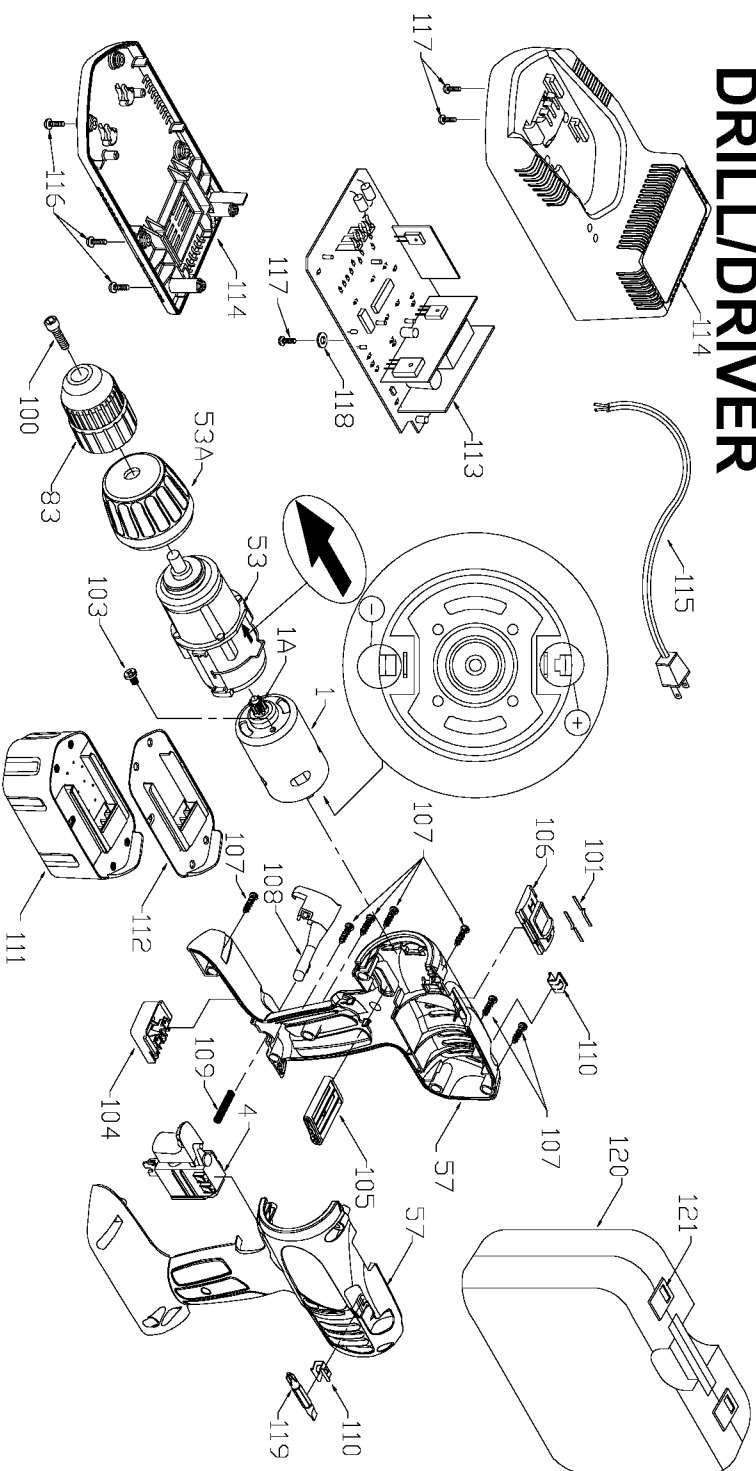

# PORTER-CABLE CORDLESS HAMMER DRILL/DRIVER

**WARNING:** Electrical repairs should only be attempted by trained repairmen. Contact the nearest Porter-Cable Service Center or other competent repair center.

## Parts List for 9887 Type 1

Item Number	Part Number	Description	Qty Required
1	891236	MOTOR	1
1	891238	PINION	1
4	894852	SWITCH	1
53	891269	GEAR BOX/CLUTCH ASSY	1
53	891270	CLUTCH RING	1
57	891250	HANDLE SET	1
83	330075-91	KEYLESS CHUCK	1
100	894098	SCREW	10
101	897046	SPRING CLIP	2
103	897120	SCREW	10
104	000000-00	No Longer Available	1
105	000000-00	No Longer Available	1
106	891244	SPEED SLECTOR	1
107	888993	SCREW	10
108	891352	RELEASE BUTTON	1
109	891353	SPRING	10
110	892955	CLIP	10
111	5140070-56	19.2V BATTERY	1
111	5140070-56	19.2V BATTERY	1
112	901562	BATTERY TOP	1
113	000000-00	No Longer Available	1
113	8924	UNIVERSAL CHARGER	1
114	8924	UNIVERSAL CHARGER	1
114	894812	HOUSING	1
115	000000-00	No Longer Available	1
115	000000-00	No Longer Available	1
116	000000-00	No Longer Available	10

## Parts List for 9887 Type 1

Item Number	Part Number	Description	Qty Required
116	000000-00	No Longer Available	10
117	000000-00	No Longer Available	1
118	895781	WASHER	10
119	698950	BIT	1
120	000000-00	No Longer Available	1
120	895824	CARRYING CASE	1
121	887712	LATCH CARRYING CASE	1
121	890390	LATCH	1
125	8924	UNIVERSAL CHARGER	1
125	000000-00	No Longer Available	1