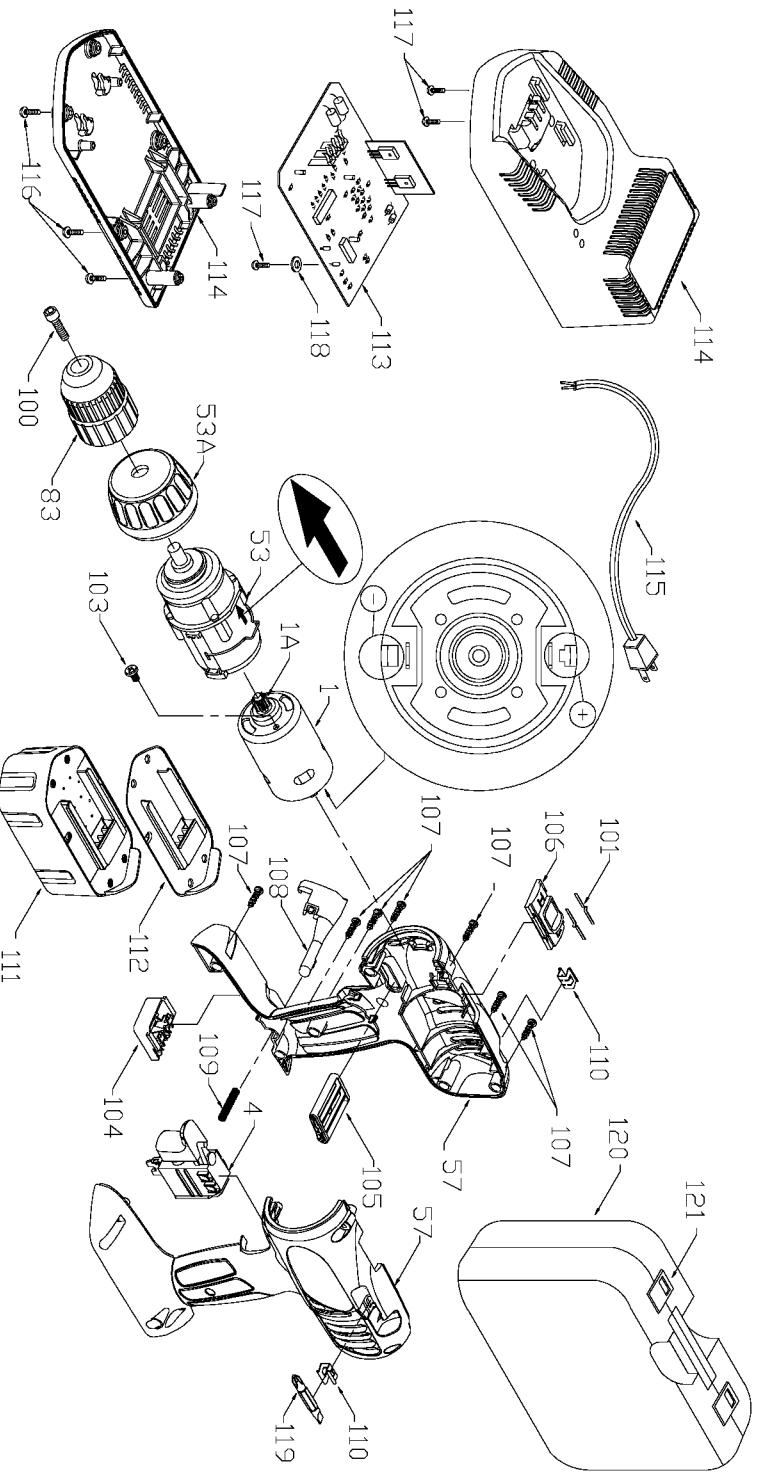

PORTER-CABLE CORDLESS DRIVER/DRILL

WARNING: Electrical repairs should only be attempted by trained repairmen. Contact the nearest Porter-Cable Service Center or other competent repair

884

Parts List for 9884 Type 2

Item Number	Part Number	Description	Qty Required
1	891236	MOTOR	1
1	891238	PINION	1
4	894852	SWITCH	1
53	891239	GEAR BOX/CLUTCH ASSY	1
53	891242	CLUTCH RING	1
57	891250	HANDLE SET	1
83	891237	KEYLESS CHUCK	1
100	894098	SCREW	10
101	897046	SPRING CLIP	2
103	897120	SCREW	10
104	000000-00	No Longer Available	1
105	000000-00	No Longer Available	1
106	891244	SPEED SLECTOR	1
107	888993	SCREW	10
108	891352	RELEASE BUTTON	1
109	891353	SPRING	10
110	892955	CLIP	10
111	5140070-56	19.2V BATTERY	1
112	901562	BATTERY TOP	1
113	8924	UNIVERSAL CHARGER	1
114	8924	UNIVERSAL CHARGER	1
115	000000-00	No Longer Available	1
116	000000-00	No Longer Available	10
117	000000-00	No Longer Available	1
118	895781	WASHER	10
119	698950	BIT	1
120	000000-00	No Longer Available	1

COPYRIGHT© 2005. All Rights Reserved.

Parts list, pricing, and availability subject to change. Please visit www.dewaltservicenet.com for current parts information.

Parts List for 9884 Type 2

Item Number	Part Number	Description	Qty Required
120	895824	CARRYING CASE	1
121	887712	LATCH CARRYING CASE	1
121	890390	LATCH	1
125	8924	UNIVERSAL CHARGER	1