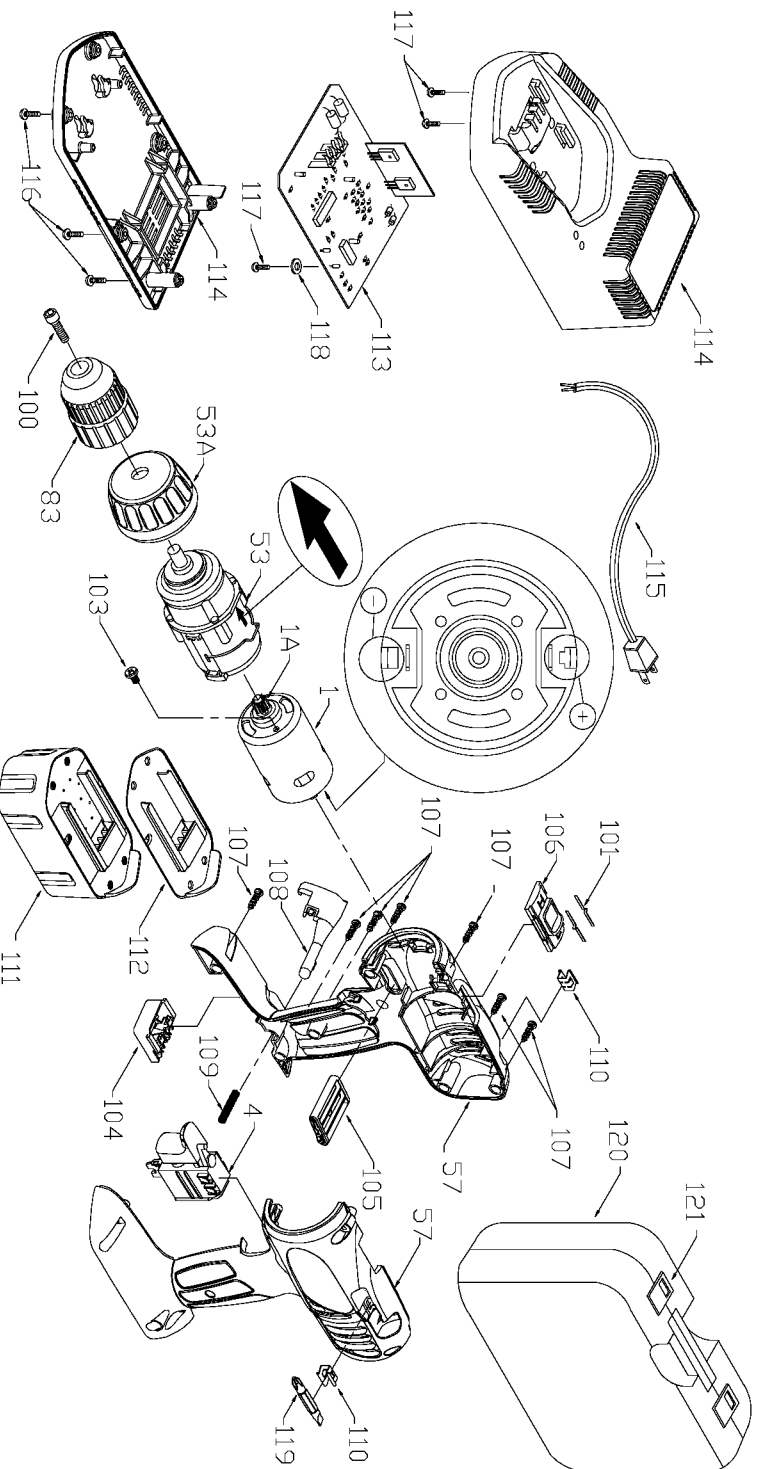

PORTER-CABLE CORDLESS DRIVER/DRILL

WARNING: Electrical repairs should only be attempted by trained repairmen. Contact the nearest Porter-Cable Service Center or other competent repair

884

Parts List for 9884 Type 1

Item Number	Part Number	Description	Qty Required
1	891236	MOTOR	1
1	891238	PINION	1
4	894852	SWITCH	1
53	891239	GEAR BOX/CLUTCH ASSY	1
53	891242	CLUTCH RING	1
57	891250	HANDLE SET	1
83	891237	KEYLESS CHUCK	1
100	894098	SCREW	10
101	897046	SPRING CLIP	2
103	897120	SCREW	10
104	000000-00	No Longer Available	1
105	000000-00	No Longer Available	1
106	891244	SPEED SLECTOR	1
107	888993	SCREW	10
108	891352	RELEASE BUTTON	1
109	891353	SPRING	10
110	892955	CLIP	10
111	5140070-56	19.2V BATTERY	1
112	901562	BATTERY TOP	1
113	000000-00	No Longer Available	1
113	8924	UNIVERSAL CHARGER	1
114	8924	UNIVERSAL CHARGER	1
114	894812	HOUSING	1
115	000000-00	No Longer Available	1
115	000000-00	No Longer Available	1
116	000000-00	No Longer Available	10
116	000000-00	No Longer Available	10

COPYRIGHT© 2005. All Rights Reserved.

Parts list, pricing, and availability subject to change. Please visit www.dewaltservicenetwork.com for current parts information.

Parts List for 9884 Type 1

Item Number	Part Number	Description	Qty Required
117	000000-00	No Longer Available	1
118	895781	WASHER	10
119	698950	BIT	1
120	000000-00	No Longer Available	1
120	895824	CARRYING CASE	1
121	890390	LATCH	1
121	887712	LATCH CARRYING CASE	1
125	8924	UNIVERSAL CHARGER	1
125	000000-00	No Longer Available	1