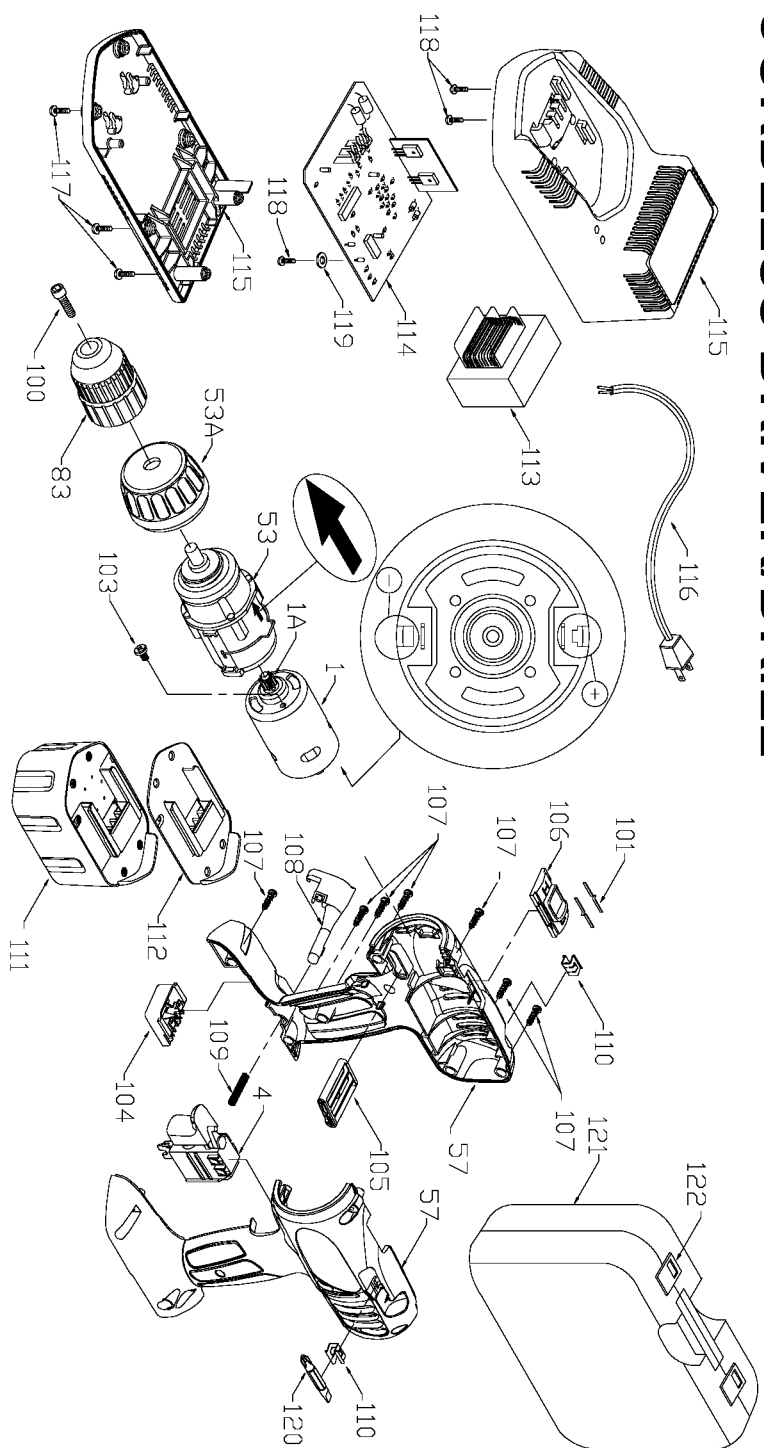

# PORTER-CABLE CORDLESS DRIVER/DRILL

**WARNING:** Electrical repairs should only be attempted by trained repairmen. Contact the nearest Porter-Cable Service Center or other competent repair center.

## Parts List for 9878 Type 2

Item Number	Part Number	Description	Qty Required
1	000000-00	No Longer Available	1
1	891238	PINION	1
4	893101	SWITCH	1
53	891239	GEAR BOX/CLUTCH ASSY	1
53	891242	CLUTCH RING	1
57	891321	HANDLE SET	1
83	895507	CHUCK	1
100	894098	SCREW	10
101	897046	SPRING CLIP	2
103	897120	SCREW	10
104	000000-00	No Longer Available	1
105	000000-00	No Longer Available	1
106	891244	SPEED SLECTOR	1
107	888993	SCREW	10
108	891352	RELEASE BUTTON	1
109	891353	SPRING	10
110	892955	CLIP	10
111	000000-00	No Longer Available	1
112	901561	BATTERY TOP	1
113	894369	TRANSFORMER	1
114	894366	CIRCUIT BOARD	1
115	000000-00	No Longer Available	1
116	000000-00	No Longer Available	1
117	000000-00	No Longer Available	10
118	000000-00	No Longer Available	1
119	895781	WASHER	10
120	698950	BIT	1

## Parts List for 9878 Type 2

Item Number	Part Number	Description	Qty Required
121	000000-00	No Longer Available	1
121	000000-00	No Longer Available	1
122	887712	LATCH CARRYING CASE	1
122	890390	LATCH	1
125	000000-00	No Longer Available	1