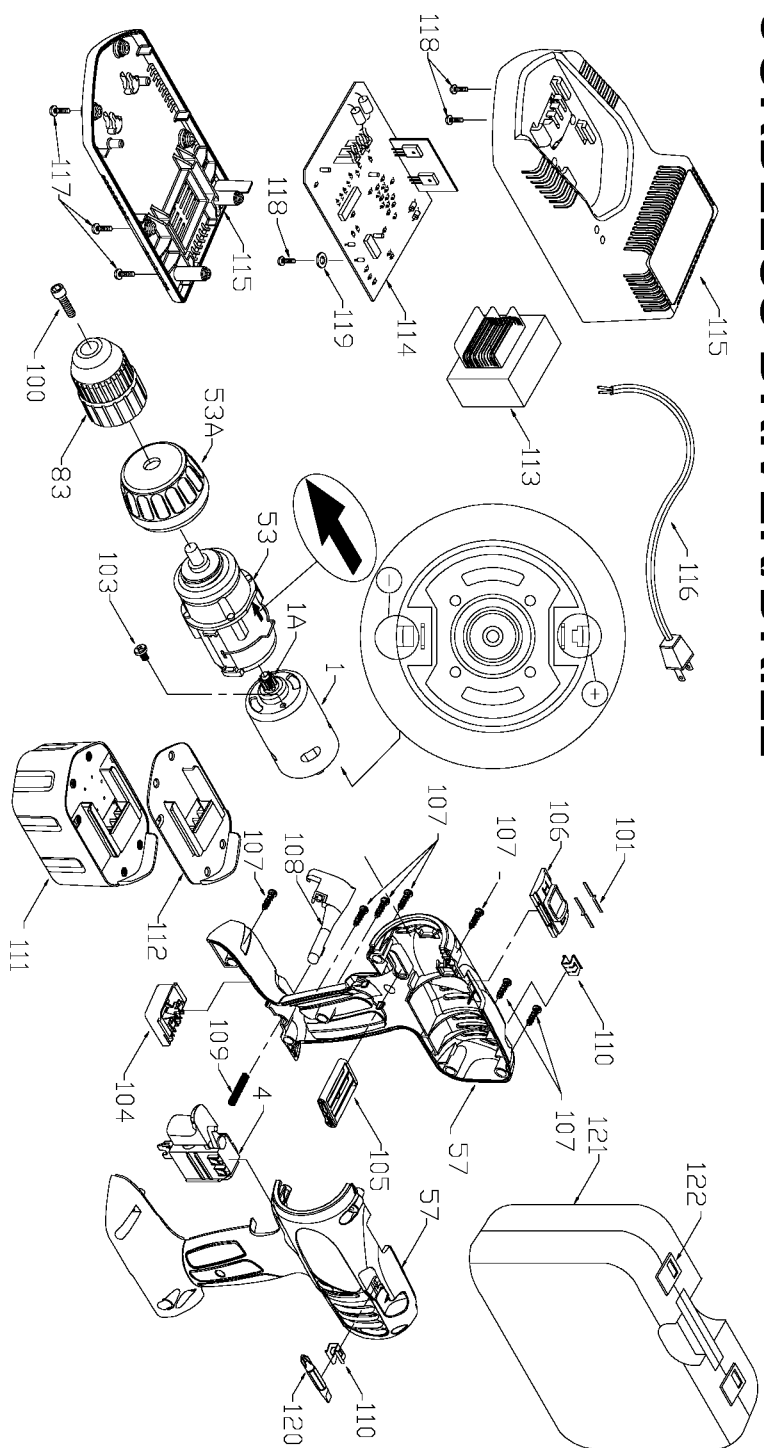

PORTER-CABLE CORDLESS DRIVER/DRILL

WARNING: Electrical repairs should only be attempted by trained repairmen. Contact the nearest Porter-Cable Service Center or other competent repair center.

878

Parts List for 9878 Type 1

Item Number	Part Number	Description	Qty Required
1	000000-00	No Longer Available	1
1	891238	PINION	1
4	893101	SWITCH	1
53	891239	GEAR BOX/CLUTCH ASSY	1
53	891242	CLUTCH RING	1
57	891321	HANDLE SET	1
83	895507	CHUCK	1
100	894098	SCREW	10
101	897046	SPRING CLIP	2
103	897120	SCREW	10
104	000000-00	No Longer Available	1
105	000000-00	No Longer Available	1
106	891244	SPEED SLECTOR	1
107	888993	SCREW	10
108	891352	RELEASE BUTTON	1
109	891353	SPRING	10
110	892955	CLIP	10
111	000000-00	No Longer Available	1
112	901561	BATTERY TOP	1
113	000000-00	No Longer Available	1
113	8924	UNIVERSAL CHARGER	1
114	000000-00	No Longer Available	1
114	897154	CHARGER	1
114	894366	CIRCUIT BOARD	1
115	000000-00	No Longer Available	1
115	894096	HOUSING SET	1
116	000000-00	No Longer Available	1

COPYRIGHT© 2005. All Rights Reserved.

Parts list, pricing, and availability subject to change. Please visit www.dewaltservicenet.com for current parts information.

Parts List for 9878 Type 1

Item Number	Part Number	Description	Qty Required
116	000000-00	No Longer Available	1
117	000000-00	No Longer Available	10
117	000000-00	No Longer Available	10
118	000000-00	No Longer Available	1
119	895781	WASHER	10
120	698950	BIT	1
121	000000-00	No Longer Available	1
121	000000-00	No Longer Available	1
122	890390	LATCH	1
122	887712	LATCH CARRYING CASE	1
125	000000-00	No Longer Available	1
125	897154	CHARGER	1