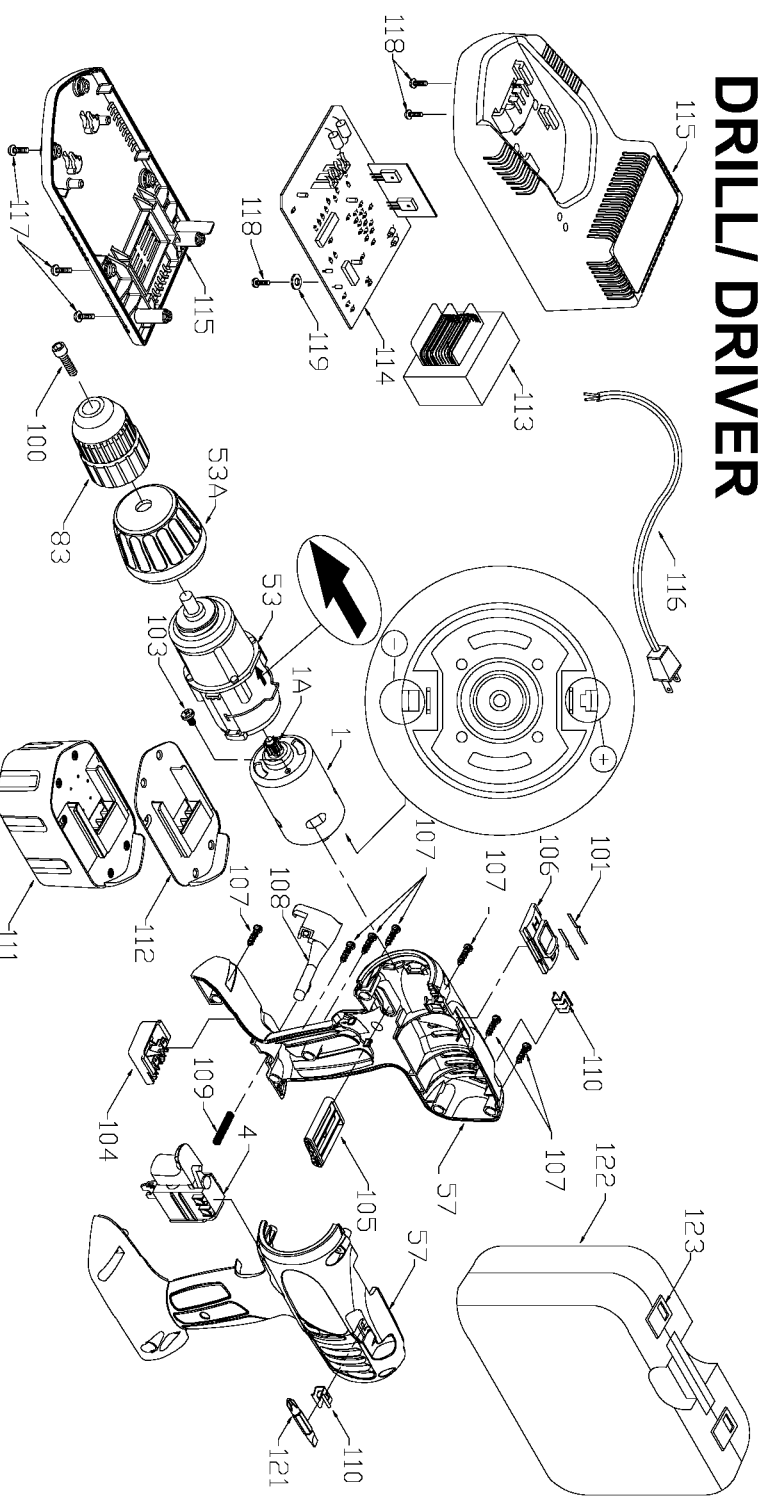

PORTER-CABLE CORDLESS HAMMER DRILL/ DRIVER

WARNING: Electrical repairs should only be attempted by trained repairmen. Contact the nearest Porter-Cable Service Center or other competent

877

Parts List for 9877 Type 2

Item Number	Part Number	Description	Qty Required
1	894963	MTR.14.4V 2AMP/HR	1
1	891238	PINION	1
4	893101	SWITCH	1
53	891269	GEAR BOX/CLUTCH ASSY	1
53	891270	CLUTCH RING	1
57	891321	HANDLE SET	1
83	330075-91	KEYLESS CHUCK	1
100	894098	SCREW	10
101	897046	SPRING CLIP	2
103	897120	SCREW	10
104	000000-00	No Longer Available	1
105	000000-00	No Longer Available	1
106	891244	SPEED SLECTOR	1
107	888993	SCREW	10
108	891352	RELEASE BUTTON	1
109	891353	SPRING	10
110	892955	CLIP	10
111	000000-00	No Longer Available	1
112	901561	BATTERY TOP	1
113	894369	TRANSFORMER	1
114	894366	CIRCUIT BOARD	1
115	000000-00	No Longer Available	1
116	000000-00	No Longer Available	1
117	000000-00	No Longer Available	10
118	000000-00	No Longer Available	1
119	895781	WASHER	10
121	895517	DRIVER BIT	1

COPYRIGHT© 2005. All Rights Reserved.

Parts list, pricing, and availability subject to change. Please visit www.dewaltservicenet.com for current parts information.

Parts List for 9877 Type 2

Item Number	Part Number	Description	Qty Required
122	000000-00	No Longer Available	1
123	887712	LATCH CARRYING CASE	1
125	000000-00	No Longer Available	1