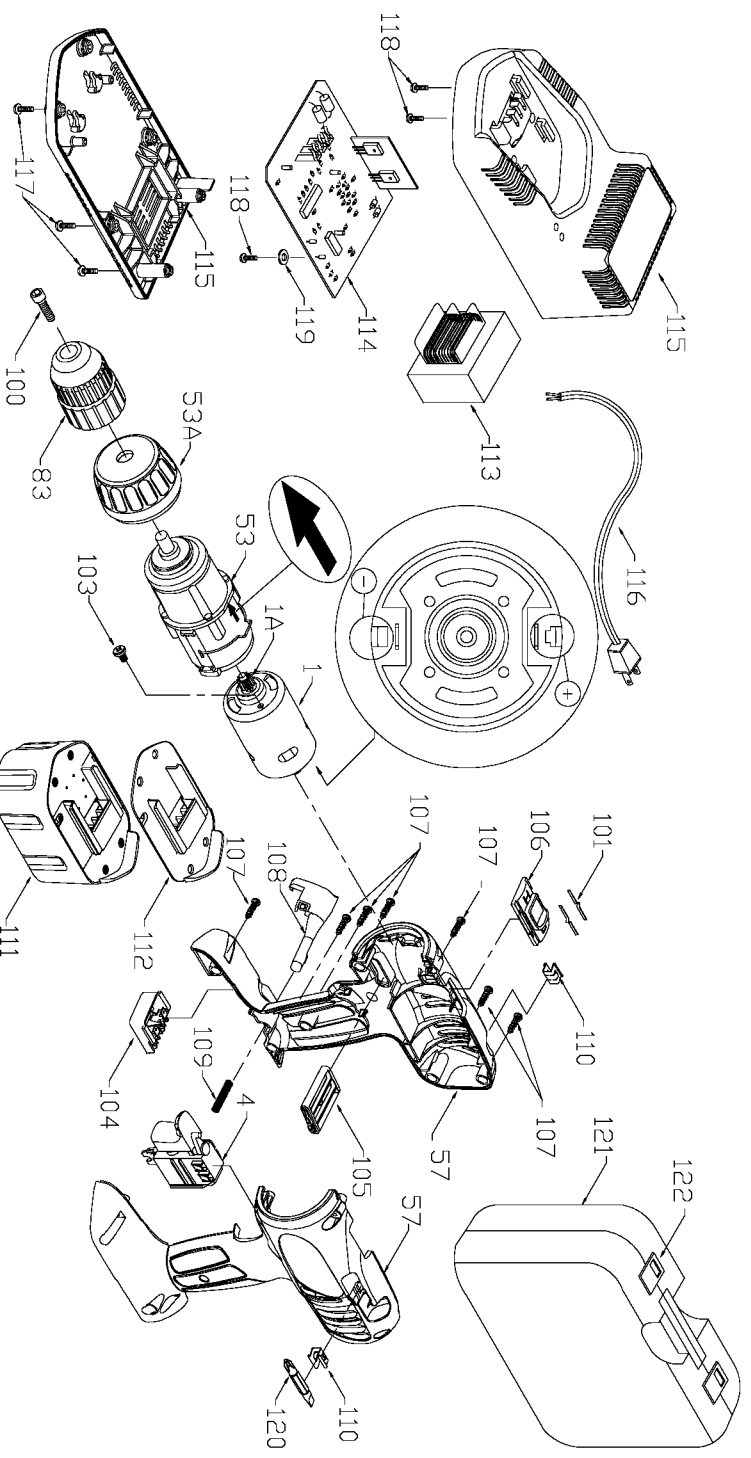

# PORTER-CABLE CORDLESS DRIVER/DRILL

**WARNING:** Electrical repairs should only be attempted by trained repairmen. Contact the nearest Porter-Cable Service Center or other competent repair center.

**876**

## Parts List for 9876 Type 2

Item Number	Part Number	Description	Qty Required
1	000000-00	No Longer Available	1
1	891238	PINION	1
4	893101	SWITCH	1
53	891239	GEAR BOX/CLUTCH ASSY	1
53	891242	CLUTCH RING	1
57	891321	HANDLE SET	1
83	894954	CHUCK	1
100	894098	SCREW	10
101	897046	SPRING CLIP	10
103	897120	SCREW	10
104	000000-00	No Longer Available	1
105	000000-00	No Longer Available	1
107	888993	SCREW	10
108	891352	RELEASE BUTTON	1
109	891353	SPRING	10
110	892955	CLIP	10
111	000000-00	No Longer Available	1
112	901561	BATTERY TOP	1
113	894369	TRANSFORMER	1
114	894366	CIRCUIT BOARD	1
115	000000-00	No Longer Available	1
116	000000-00	No Longer Available	1
117	000000-00	No Longer Available	1
118	000000-00	No Longer Available	1
119	895781	WASHER	10
120	698950	BIT	1
121	000000-00	No Longer Available	1

## Parts List for 9876 Type 2

Item Number	Part Number	Description	Qty Required
122	887712	LATCH CARRYING CASE	1
125	000000-00	No Longer Available	1

COPYRIGHT© 2005. All Rights Reserved.

Parts list, pricing, and availability subject to change. Please visit [www.dewaltservicenet.com](http://www.dewaltservicenet.com) for current parts information.