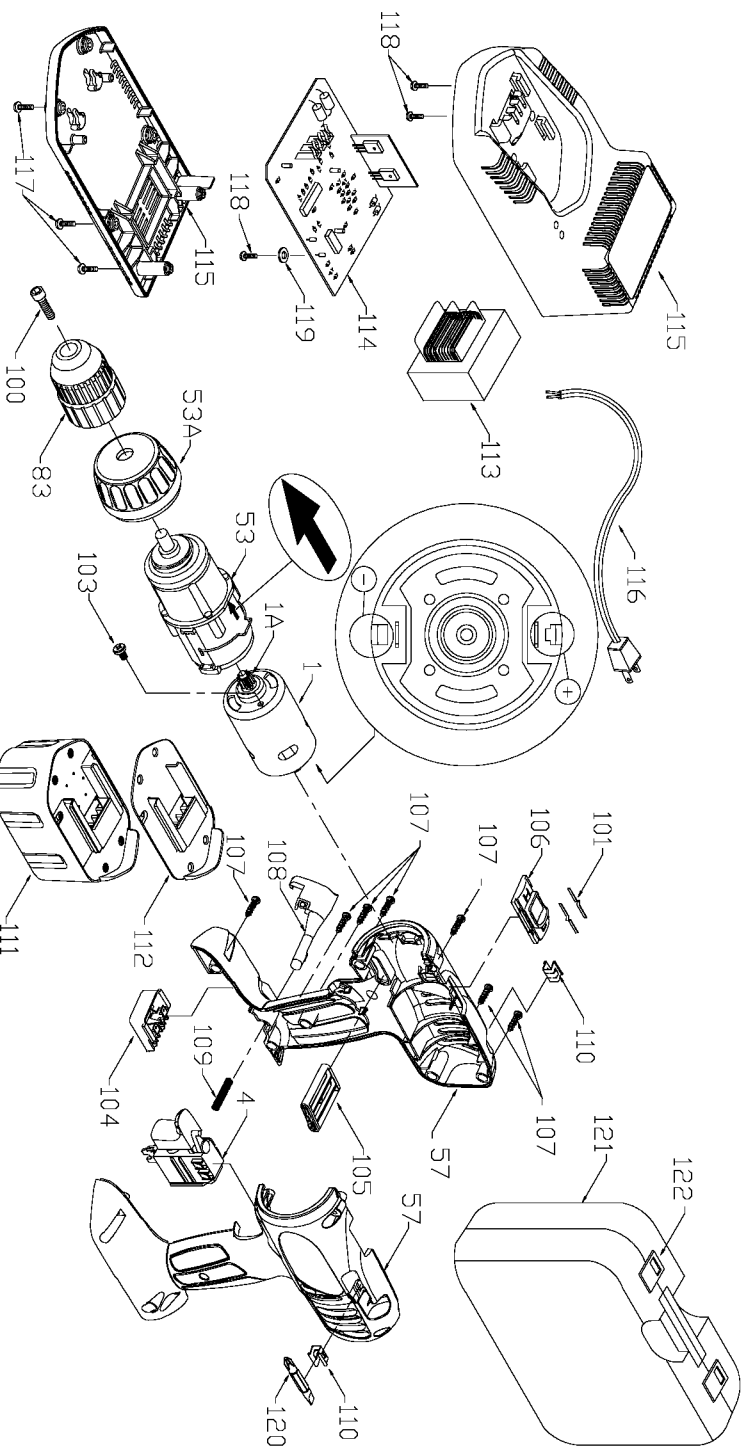

PORTER-CABLE CORDLESS DRIVER/DRILL

WARNING: Electrical repairs should only be attempted by trained repairmen. Contact the nearest Porter-Cable Service Center or other competent repair center.

876

Parts List for 9876 Type 1

Item Number	Part Number	Description	Qty Required
1	000000-00	No Longer Available	1
1	891238	PINION	1
4	893101	SWITCH	1
53	891239	GEAR BOX/CLUTCH ASSY	1
53	891242	CLUTCH RING	1
57	891321	HANDLE SET	1
83	894954	CHUCK	1
100	894098	SCREW	10
101	897046	SPRING CLIP	2
103	897120	SCREW	10
104	000000-00	No Longer Available	1
105	000000-00	No Longer Available	1
106	891244	SPEED SLECTOR	1
107	888993	SCREW	10
108	891352	RELEASE BUTTON	1
109	891353	SPRING	10
110	892955	CLIP	10
111	000000-00	No Longer Available	1
112	901561	BATTERY TOP	1
113	000000-00	No Longer Available	1
113	8924	UNIVERSAL CHARGER	1
114	000000-00	No Longer Available	1
114	897154	CHARGER	1
114	894366	CIRCUIT BOARD	1
115	000000-00	No Longer Available	1
115	894096	HOUSING SET	1
116	000000-00	No Longer Available	1

COPYRIGHT© 2005. All Rights Reserved.

Parts list, pricing, and availability subject to change. Please visit www.dewaltservicenet.com for current parts information.

Parts List for 9876 Type 1

Item Number	Part Number	Description	Qty Required
116	000000-00	No Longer Available	1
117	000000-00	No Longer Available	1
117	000000-00	No Longer Available	10
118	000000-00	No Longer Available	1
119	895781	WASHER	10
120	698950	BIT	1
121	000000-00	No Longer Available	1
122	887712	LATCH CARRYING CASE	1
125	000000-00	No Longer Available	1
125	897154	CHARGER	1