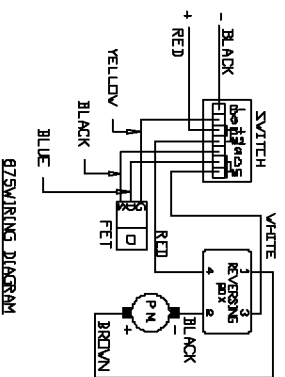

PORTER-CABLE DRYWALL DRIVER

WARNING: Electrical repairs should only be attempted by trained repairmen. Contact the nearest Porter-Cable Service Center or other competent repair center

875

Parts List for 9875 Type 1

Item Number	Part Number	Description	Qty Required
1	000000-00	No Longer Available	1
1	000000-00	No Longer Available	1
4	000000-00	No Longer Available	1
19	879984	BIT HOLDER	1
53	000000-00	No Longer Available	1
57	886848	HANDLE SET	1
100	884360	SPEED SELECTOR	1
102	884324	CONTACT/LEAD ASSY	1
103	000000-00	No Longer Available	1
104	884403	FORWARD/REV SELECTOR	1
108	858008	SCREW	10
110	889199	SCREW-CHEESE HD	10
113	888993	SCREW	10
114	886997	INSULATOR TUBE 120V	1
115	000000-00	No Longer Available	1
115	000000-00	No Longer Available	1
120	000000-00	No Longer Available	1
120	887792	HOUSING SET 230V	1
122	000000-00	No Longer Available	1
122	000000-00	No Longer Available	1
123	8924	UNIVERSAL CHARGER	1
123	000000-00	No Longer Available	1
124	000000-00	No Longer Available	1
125	694015	SCREW	10
126	000000-00	No Longer Available	1
127	000000-00	No Longer Available	1
129	886630	INSULATOR TUBE 120V	1

COPYRIGHT© 2005. All Rights Reserved.

Parts list, pricing, and availability subject to change. Please visit www.dewaltservicenet.com for current parts information.

Parts List for 9875 Type 1

Item Number	Part Number	Description	Qty Required
144	000000-00	No Longer Available	1
145	000000-00	No Longer Available	1
146	853644	RING	10
147	853731	SPRING	10
149	878495	WORK SPINDLE	1
150	844318	BALL	1
151	854346	RETAINER	10
160	878486	O RING	10
162	878964	CLUTCH HOUSING ASSY	1
162	878488	BUSHING	1
162	890472	SEAL	1
163	000000-00	No Longer Available	1
164	890482	NOSE PIECE	1
165	000000-00	No Longer Available	1