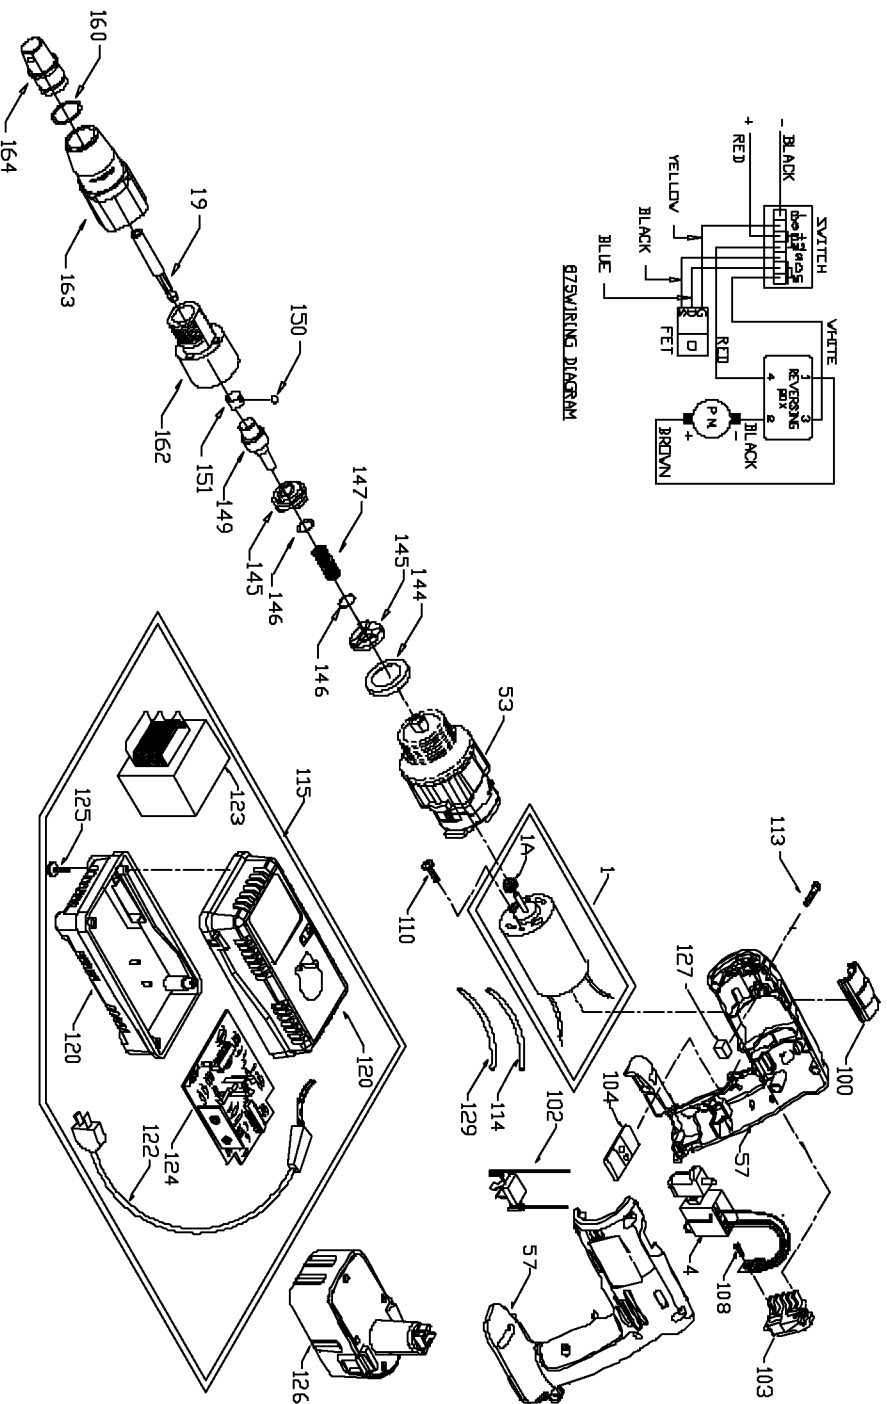

PORTER-CABLE DRYWALL DRIVER

WARNING: Electrical repairs should only be attempted by trained repairmen. Contact the nearest Porter-Cable Service Center or other competent repair center

875

Parts List for 9875 Type 1

Item Number	Part Number	Description	Qty Required
1	000000-00	No Longer Available	1
1	000000-00	No Longer Available	1
4	000000-00	No Longer Available	1
19	879984	BIT HOLDER	1
53	000000-00	No Longer Available	1
57	886848	HANDLE SET	1
100	884360	SPEED SELECTOR	1
102	884324	CONTACT/LEAD ASSY	1
103	000000-00	No Longer Available	1
104	884403	FORWARD/REV SELECTOR	1
108	858008	SCREW	10
110	889199	SCREW-CHEESE HD	10
113	888993	SCREW	10
114	886997	INSULATOR TUBE 120V	1
115	000000-00	No Longer Available	1
115	000000-00	No Longer Available	1
120	000000-00	No Longer Available	1
120	887792	HOUSING SET 230V	1
122	000000-00	No Longer Available	1
122	000000-00	No Longer Available	1
123	8924	UNIVERSAL CHARGER	1
123	000000-00	No Longer Available	1
124	000000-00	No Longer Available	1
125	694015	SCREW	10
126	000000-00	No Longer Available	1
127	000000-00	No Longer Available	1
129	886630	INSULATOR TUBE 120V	1

COPYRIGHT© 2005. All Rights Reserved.

Parts list, pricing, and availability subject to change. Please visit www.dewaltservicenet.com for current parts information.

Parts List for 9875 Type 1

Item Number	Part Number	Description	Qty Required
144	000000-00	No Longer Available	1
145	000000-00	No Longer Available	1
146	853644	RING	10
147	853731	SPRING	10
149	878495	WORK SPINDLE	1
150	844318	BALL	1
151	854346	RETAINER	10
160	878486	O RING	10
162	878964	CLUTCH HOUSING ASSY	1
162	878488	BUSHING	1
162	890472	SEAL	1
163	000000-00	No Longer Available	1
164	890482	NOSE PIECE	1
165	000000-00	No Longer Available	1