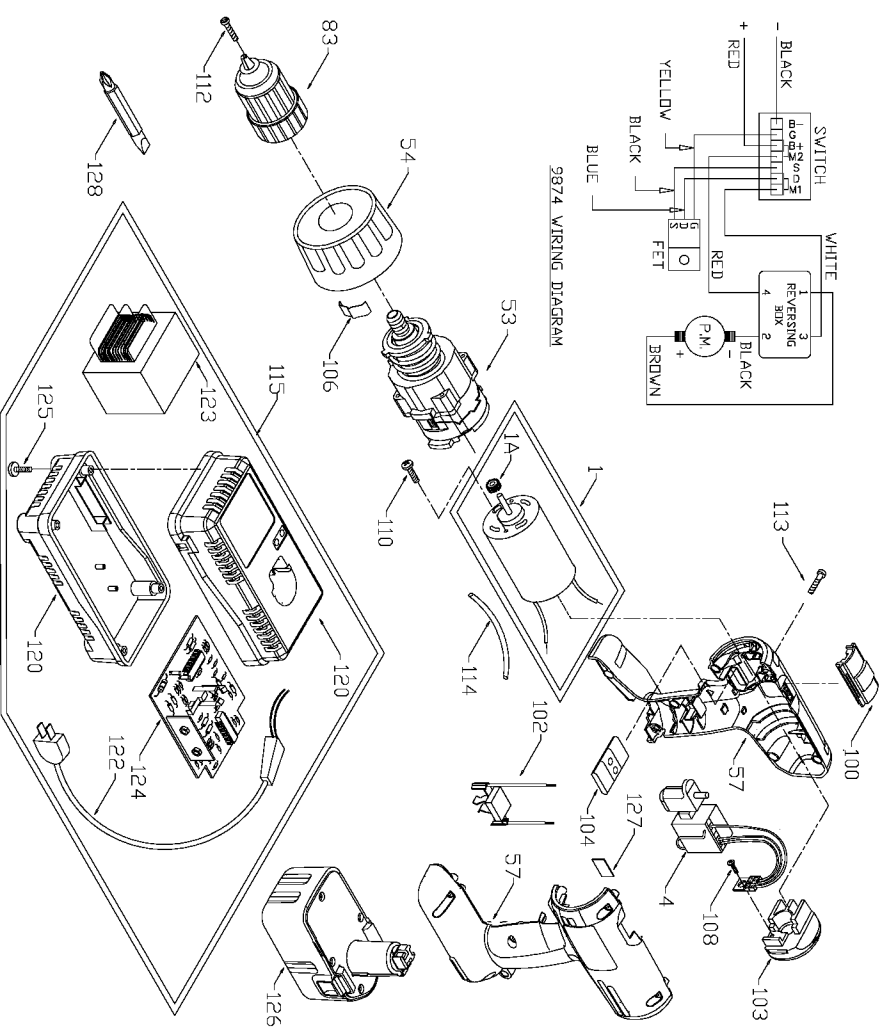

# PORTER-CABLE DRIVER DRILL

**WARNING:** Electrical repairs should only be attempted by trained repairmen. Contact the nearest Porter-Cable Service Center or other competent repair center

**874**

## Parts List for 9874 Type 1

Item Number	Part Number	Description	Qty Required
1	000000-00	No Longer Available	1
1	000000-00	No Longer Available	1
4	887031	SWITCH	1
53	886338	GEAR BOX/CLUTCH ASSY	1
54	884408	GRADUATED RING	1
57	884685	HOUSING	1
83	892647	CHUCK	1
83	892647	CHUCK	1
100	884360	SPEED SELECTOR	1
102	884324	CONTACT/LEAD ASSY	1
103	000000-00	No Longer Available	1
104	884403	FORWARD/REV SELECTOR	1
106	885096	CLUTCH SPRING	10
108	858008	SCREW	10
110	889199	SCREW-CHEESE HD	10
112	875380	SCREW	10
113	888993	SCREW	10
114	886997	INSULATOR TUBE 120V	1
115	000000-00	No Longer Available	1
120	000000-00	No Longer Available	1
122	000000-00	No Longer Available	1
123	8924	UNIVERSAL CHARGER	1
124	000000-00	No Longer Available	1
125	694015	SCREW	10
126	000000-00	No Longer Available	1
127	000000-00	No Longer Available	1
128	698950	BIT	1

## Parts List for 9874 Type 1

Item Number	Part Number	Description	Qty Required
861	887712	LATCH CARRYING CASE	1
861	884367	CARRYING CASE	1

COPYRIGHT© 2005. All Rights Reserved.

Parts list, pricing, and availability subject to change. Please visit [www.dewaltservicenet.com](http://www.dewaltservicenet.com) for current parts information.