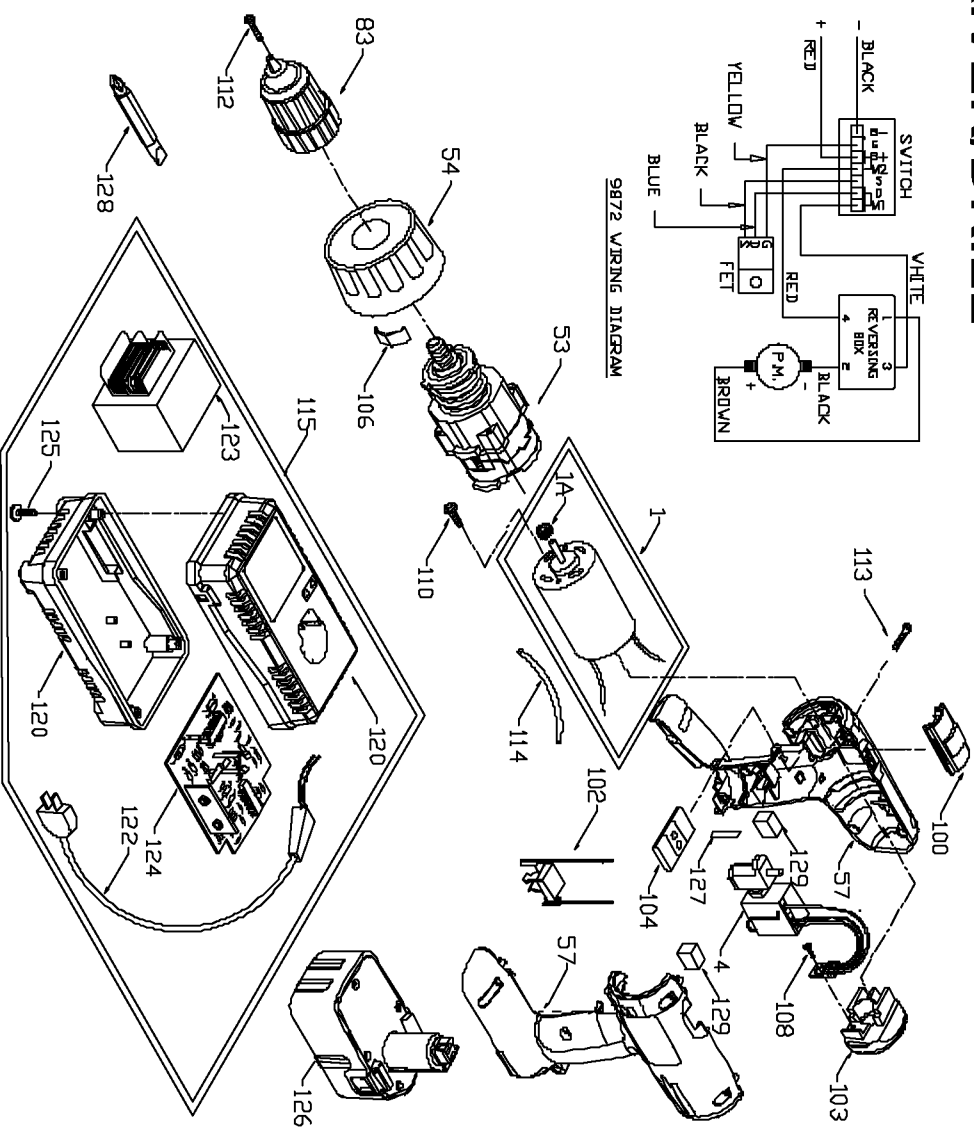

# PORTER-CABLE CORDLESS DRIVER/DRILL

**WARNING:** Electrical repairs should only be attempted by trained repairmen. Contact the nearest Porter-Cable Service Center or other competent repair center.

**872**

## Parts List for 9872 Type 1

Item Number	Part Number	Description	Qty Required
1	000000-00	No Longer Available	1
1	000000-00	No Longer Available	1
4	000000-00	No Longer Available	1
4	887031	SWITCH	1
53	886338	GEAR BOX/CLUTCH ASSY	1
54	884408	GRADUATED RING	1
57	884685	HOUSING	1
83	893099	CHUCK	1
83	892647	CHUCK	1
83	893099	CHUCK	1
100	884360	SPEED SELECTOR	1
102	884324	CONTACT/LEAD ASSY	1
103	000000-00	No Longer Available	1
104	884403	FORWARD/REV SELECTOR	1
106	885096	CLUTCH SPRING	10
108	858008	SCREW	10
110	000000-00	No Longer Available	10
112	875380	SCREW	10
113	888993	SCREW	10
114	886630	INSULATOR TUBE 120V	1
114	886997	INSULATOR TUBE 120V	1
115	000000-00	No Longer Available	1
115	000000-00	No Longer Available	1
120	000000-00	No Longer Available	1
120	887792	HOUSING SET 230V	1
122	000000-00	No Longer Available	1
122	000000-00	No Longer Available	1

## Parts List for 9872 Type 1

Item Number	Part Number	Description	Qty Required
123	8924	UNIVERSAL CHARGER	1
123	000000-00	No Longer Available	1
124	000000-00	No Longer Available	1
125	694015	SCREW	10
126	000000-00	No Longer Available	1
127	000000-00	No Longer Available	10
128	698950	BIT	1
129	000000-00	No Longer Available	1
861	887712	LATCH CARRYING CASE	1
861	884367	CARRYING CASE	1